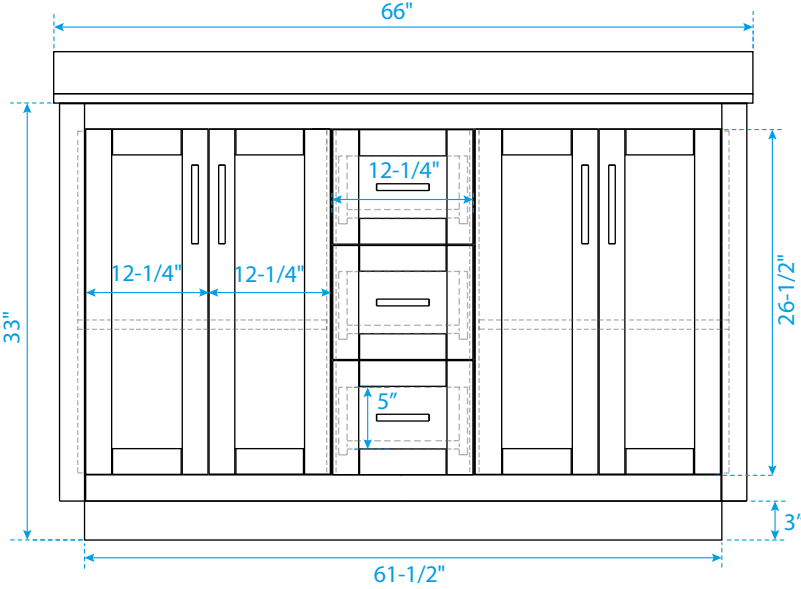

WYNDHAM COLLECTION

TOP VIEW OF VANITY CABINET

*Note: Due to high probability of breakage, the backsplash comes in two pieces, cut from the same piece. All measurements are $\pm 1/4"$.

WC-2929-66-DBL