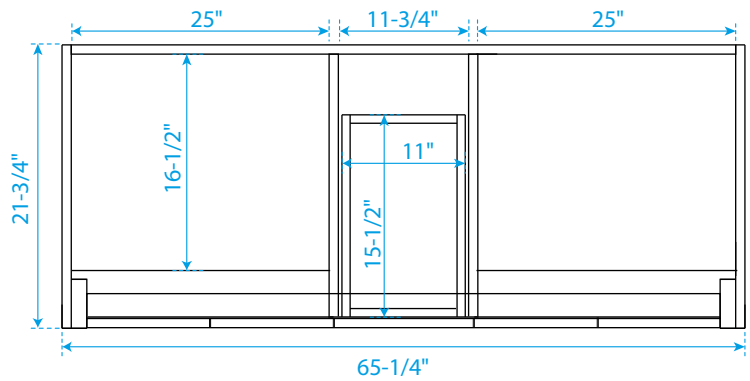

WYNDHAM COLLECTION

TOP VIEW OF VANITY CABINET

*Note: Due to high probability of breakage, the backsplash comes in two pieces, cut from the same piece. All measurements are $\pm 1/4"$.

WC-2929-66-DBL