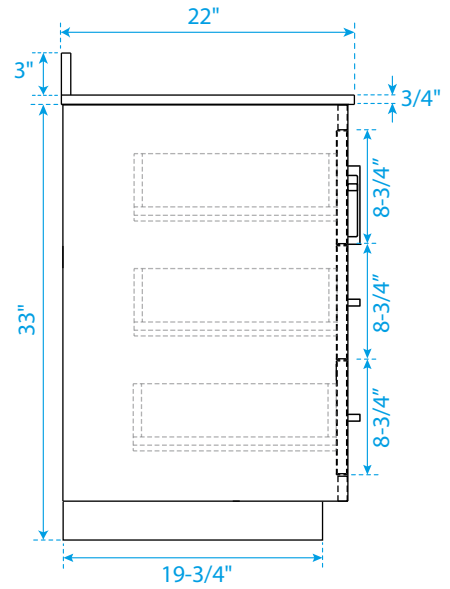

WYNDHAM COLLECTION

TOP VIEW OF VANITY CABINET

*Note: Due to high probability of breakage, the backsplash comes in two pieces, cut from the same piece. All measurements are $\pm 1/4"$.

WC-2929-66-DBL