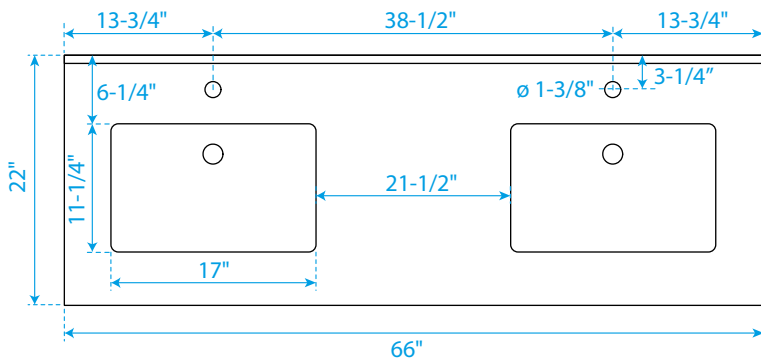

WYNDHAM COLLECTION

TOP VIEW OF VANITY CABINET

*Note: Due to high probability of breakage, the backsplash comes in two pieces, cut from the same piece. All measurements are $\pm 1/4"$.

WC-2929-66-DBL