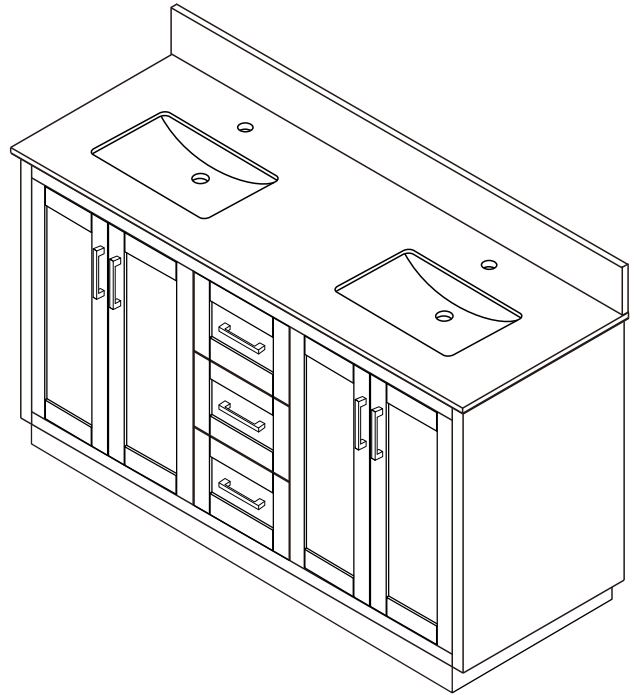

WYNDHAM COLLECTION

TOP VIEW OF VANITY CABINET

*Note: Due to high probability of breakage, the backsplash comes in two pieces, cut from the same piece. All measurements are $\pm 1/4"$.

WC-2929-66-DBL