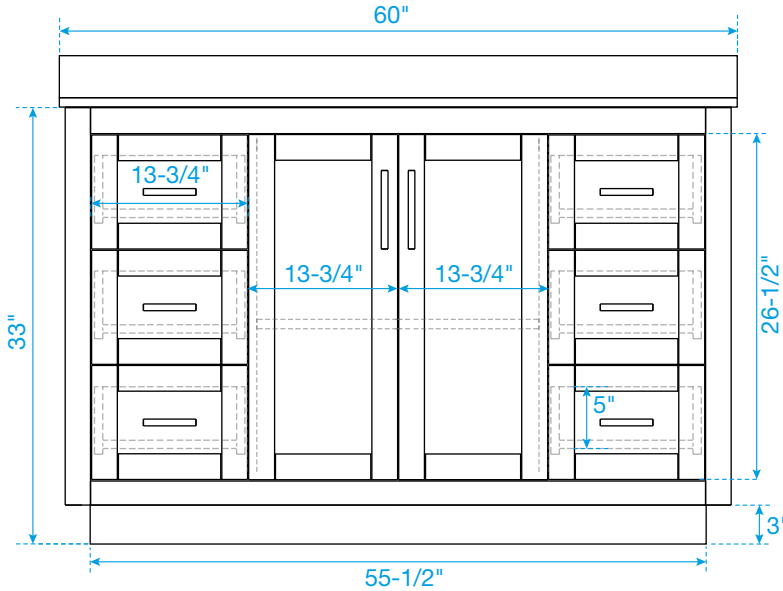

WYNDHAM COLLECTION

TOP VIEW OF VANITY CABINET

*Note: All measurements are $\pm 1/4$ ".

WC-2929-60-SGL Quartz

WYNDHAM COLLECTION

Note: Side splash is reversible. Due to high probability of breakage, the backsplash comes in two pieces, cut from the same piece. All measurements are $\pm 1/4\text{"}$.

WC-QC1-60-SGL-TOP