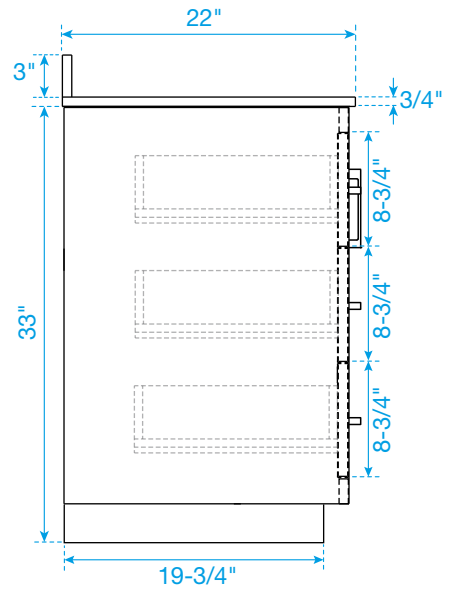

WYNDHAM COLLECTION

TOP VIEW OF VANITY CABINET

*Note: All measurements are $\pm 1/4$ ".

WC-2929-60-SGL Quartz

WYNDHAM COLLECTION

Note: Side splash is reversible. Due to high probability of breakage, the backsplash comes in two pieces, cut from the same piece. All measurements are $\pm 1/4\text{"}$.

WC-QC1-60-SGL-TOP