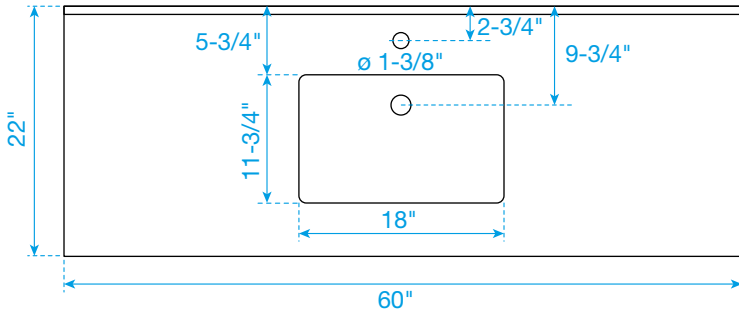

WYNDHAM COLLECTION

TOP VIEW OF VANITY CABINET

*Note: All measurements are $\pm 1/4$ ".

WC-2929-60-SGL Quartz

WYNDHAM COLLECTION

Note: Side splash is reversible. Due to high probability of breakage, the backsplash comes in two pieces, cut from the same piece. All measurements are $\pm 1/4\text{"}$.

WC-QC1-60-SGL-TOP