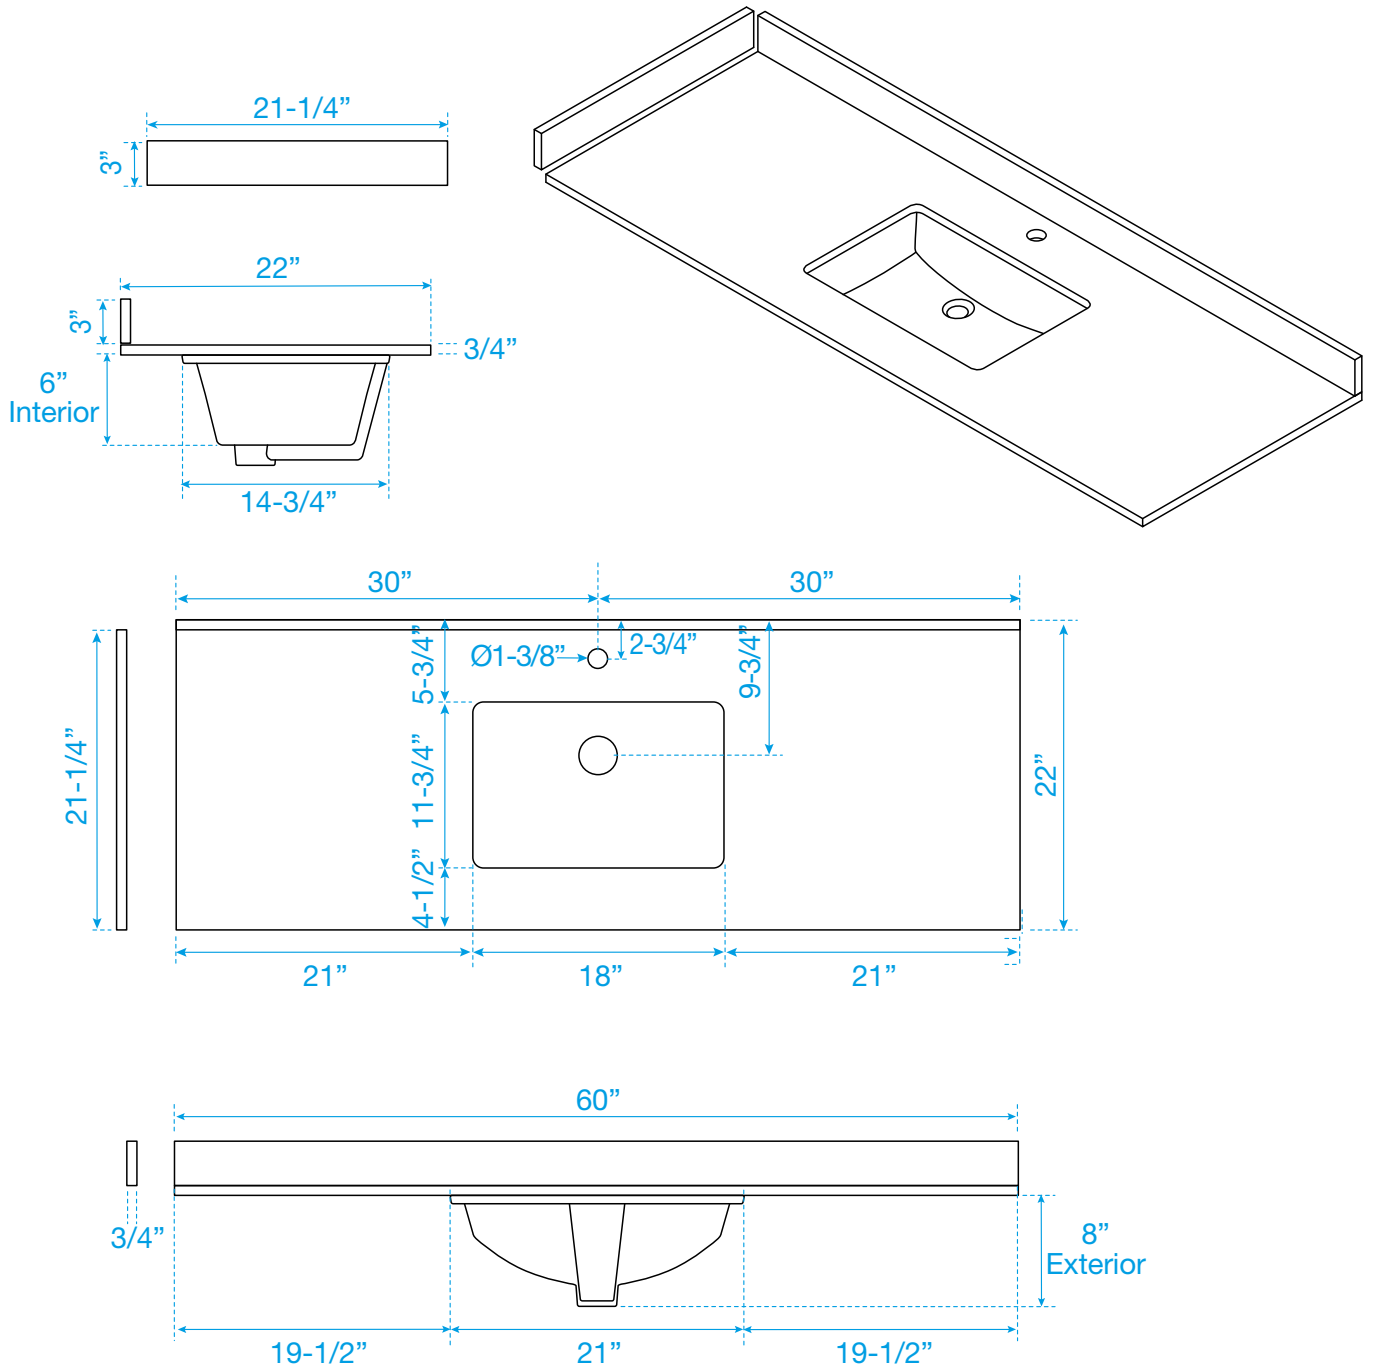

WYNDHAM COLLECTION

TOP VIEW OF VANITY CABINET

*Note: All measurements are $\pm 1/4$ ".

WC-2929-60-SGL Quartz

WYNDHAM COLLECTION

Note: Side splash is reversible. Due to high probability of breakage, the backsplash comes in two pieces, cut from the same piece. All measurements are $\pm 1/4\text{"}$.

WC-QC1-60-SGL-TOP