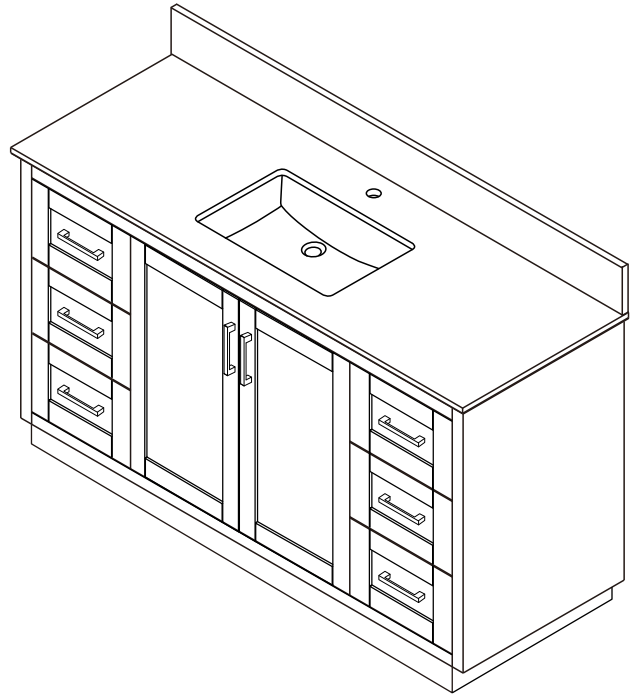

WYNDHAM COLLECTION

TOP VIEW OF VANITY CABINET

*Note: All measurements are $\pm 1/4$ ".

WC-2929-60-SGL Quartz

WYNDHAM COLLECTION

Note: Side splash is reversible. Due to high probability of breakage, the backsplash comes in two pieces, cut from the same piece. All measurements are $\pm 1/4\text{"}$.

WC-QC1-60-SGL-TOP