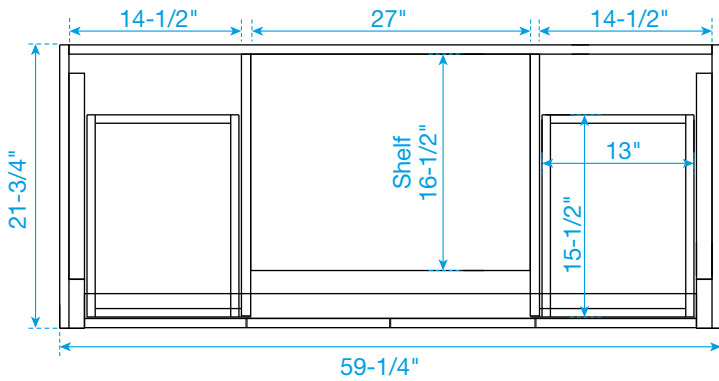

WYNDHAM COLLECTION

TOP VIEW OF VANITY CABINET

*Note: All measurements are $\pm 1/4$ ".

WC-2929-60-SGL Quartz

WYNDHAM COLLECTION

Note: Side splash is reversible. Due to high probability of breakage, the backsplash comes in two pieces, cut from the same piece. All measurements are $\pm 1/4\text{"}$.

WC-QC1-60-SGL-TOP