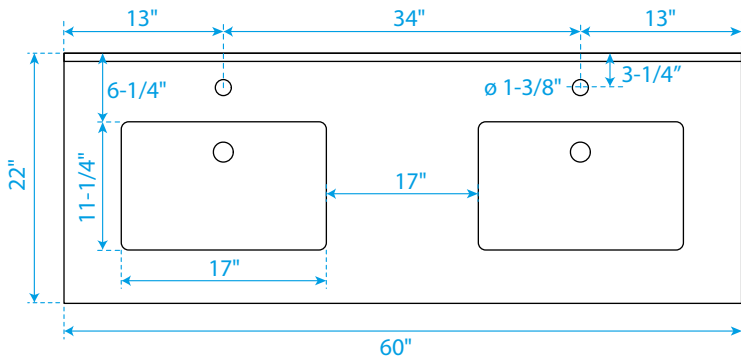

# WYNDHAM COLLECTION

TOP VIEW OF VANITY CABINET

\*Note: Due to high probability of breakage, the backsplash comes in two pieces, cut from the same piece. All measurements are  $\pm 1/4"$ .