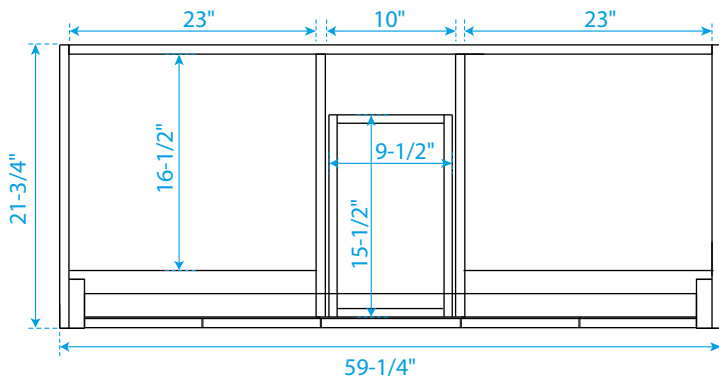

# WYNDHAM COLLECTION

TOP VIEW OF VANITY CABINET

\*Note: Due to high probability of breakage, the backsplash comes in two pieces, cut from the same piece. All measurements are  $\pm 1/4"$ .