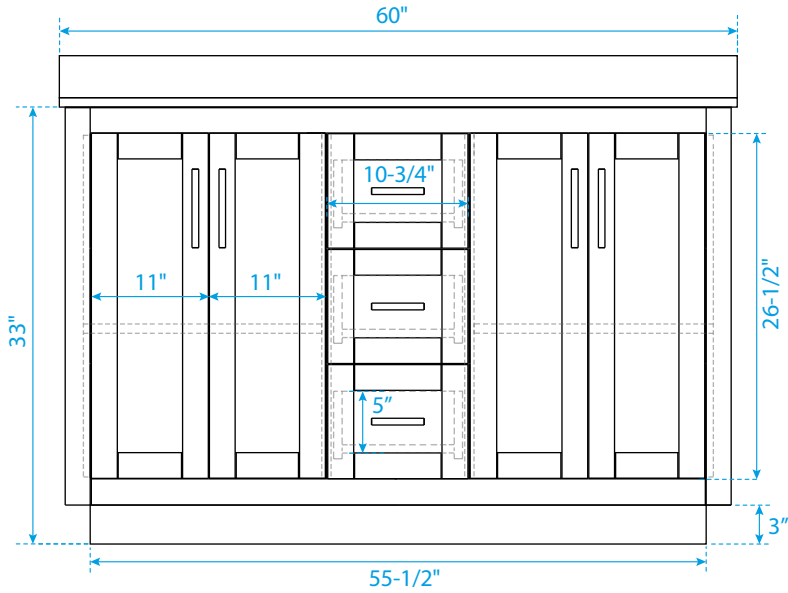

# WYNDHAM COLLECTION

TOP VIEW OF VANITY CABINET

\*Note: Due to high probability of breakage, the backsplash comes in two pieces, cut from the same piece. All measurements are  $\pm 1/4"$ .

## WC-2929-60-DBL