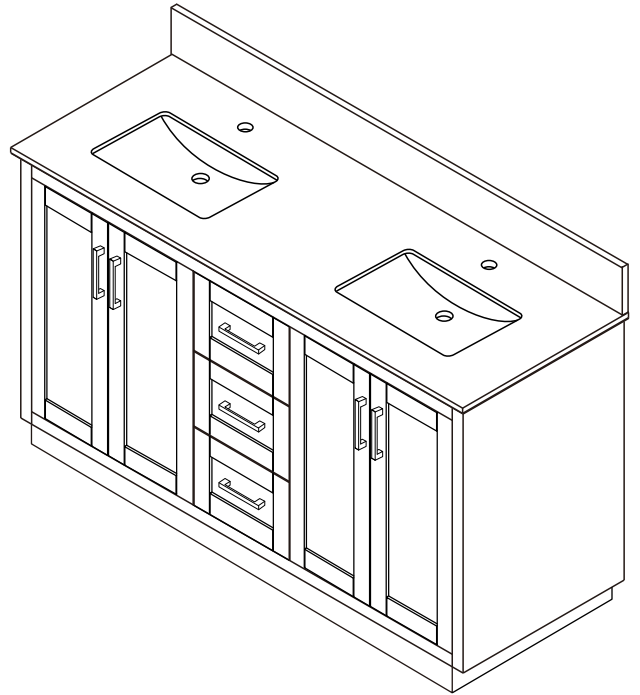

# WYNDHAM COLLECTION

TOP VIEW OF VANITY CABINET

\*Note: Due to high probability of breakage, the backsplash comes in two pieces, cut from the same piece. All measurements are  $\pm 1/4"$ .

## WC-2929-60-DBL