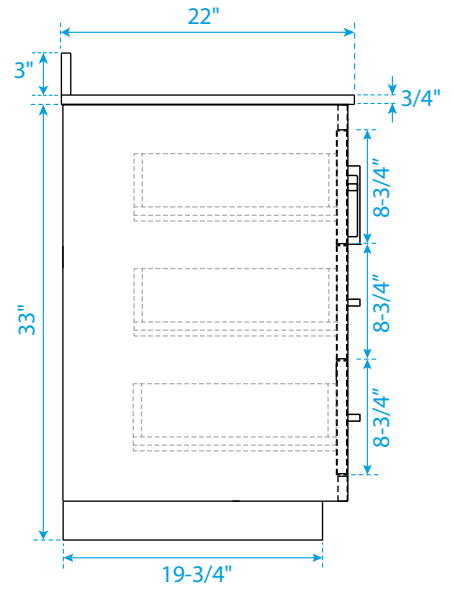

# WYNDHAM COLLECTION

TOP VIEW OF VANITY CABINET

\*Note: Due to high probability of breakage, the backsplash comes in two pieces, cut from the same piece. All measurements are  $\pm 1/4"$ .

## WC-2929-60-DBL