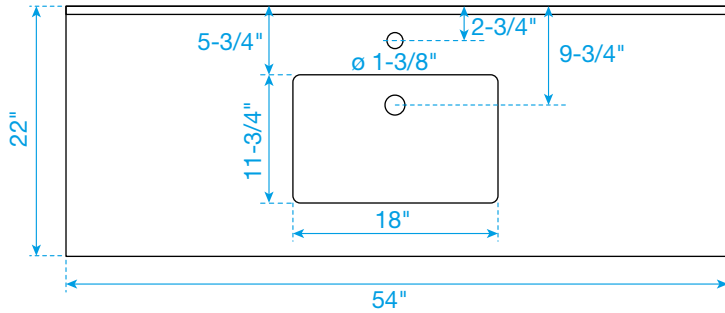

WYNDHAM COLLECTION

TOP VIEW OF VANITY CABINET

*Note: All measurements are $\pm 1/4"$.

WC-2929-54-SGL Quartz

WYNDHAM COLLECTION

Note: Side splash is reversible. Due to high probability of breakage, the backsplash comes in two pieces, cut from the same piece. All measurements are $\pm 1/4\text{"}$.

WC-QCI-54-SGL-TOP