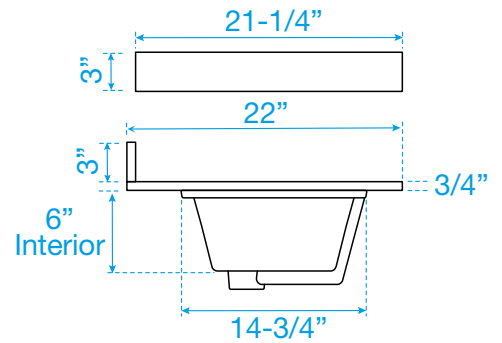

WYNDHAM COLLECTION

TOP VIEW OF VANITY CABINET

*Note: All measurements are $\pm 1/4"$.

WC-2929-54-SGL Quartz

WYNDHAM COLLECTION

Note: Side splash is reversible. Due to high probability of breakage, the backsplash comes in two pieces, cut from the same piece. All measurements are $\pm 1/4\text{"}$.