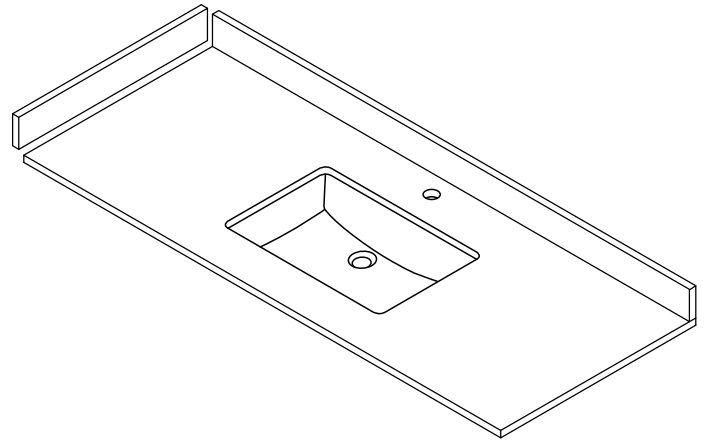

WYNDHAM COLLECTION

TOP VIEW OF VANITY CABINET

*Note: All measurements are $\pm 1/4"$.

WC-2929-54-SGL Quartz

WYNDHAM COLLECTION

Note: Side splash is reversible. Due to high probability of breakage, the backsplash comes in two pieces, cut from the same piece. All measurements are $\pm 1/4\text{"}$.

WC-QCI-54-SGL-TOP