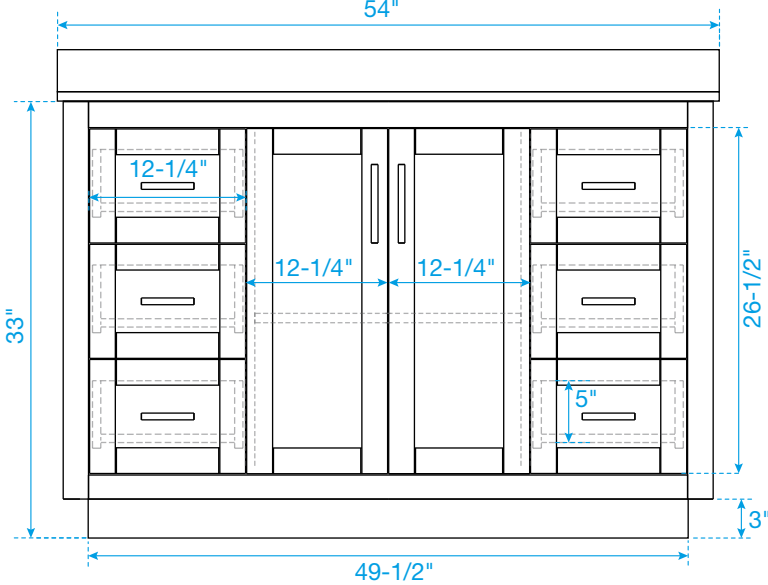

WYNDHAM COLLECTION

TOP VIEW OF VANITY CABINET

*Note: All measurements are $\pm 1/4"$.

WC-2929-54-SGL Quartz

WYNDHAM COLLECTION

Note: Side splash is reversible. Due to high probability of breakage, the backsplash comes in two pieces, cut from the same piece. All measurements are $\pm 1/4\text{"}$.