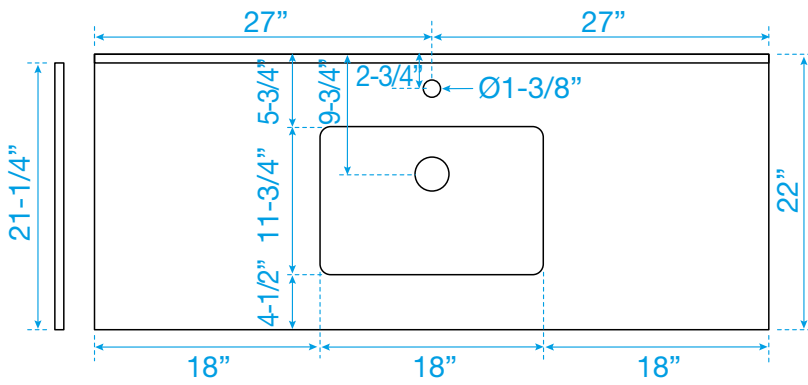

WYNDHAM COLLECTION

TOP VIEW OF VANITY CABINET

*Note: All measurements are $\pm 1/4"$.

WC-2929-54-SGL Quartz

WYNDHAM COLLECTION

Note: Side splash is reversible. Due to high probability of breakage, the backsplash comes in two pieces, cut from the same piece. All measurements are $\pm 1/4\text{"}$.

WC-QCI-54-SGL-TOP