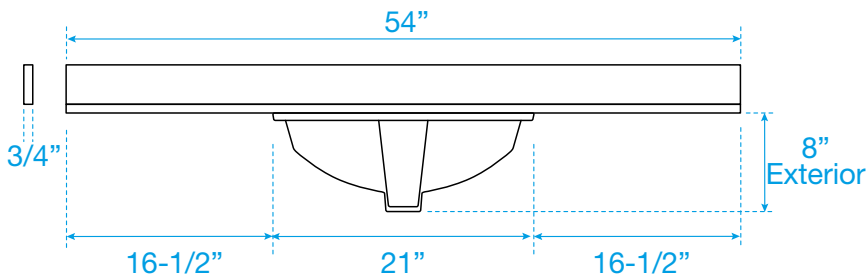

WYNDHAM COLLECTION

TOP VIEW OF VANITY CABINET

*Note: All measurements are $\pm 1/4"$.

WC-2929-54-SGL Quartz

WYNDHAM COLLECTION

Note: Side splash is reversible. Due to high probability of breakage, the backsplash comes in two pieces, cut from the same piece. All measurements are $\pm 1/4\text{"}$.