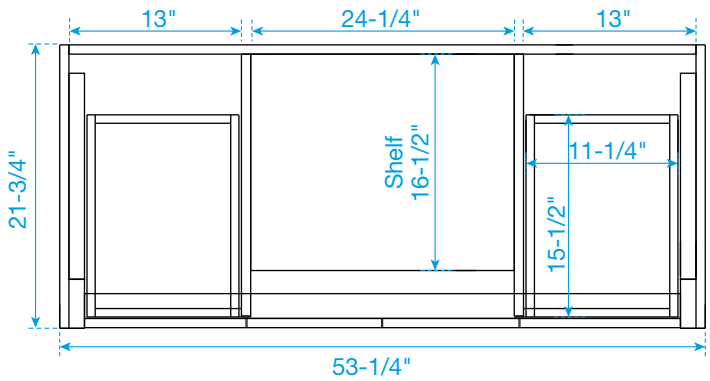

WYNDHAM COLLECTION

TOP VIEW OF VANITY CABINET

*Note: All measurements are $\pm 1/4"$.

WC-2929-54-SGL Quartz

WYNDHAM COLLECTION

Note: Side splash is reversible. Due to high probability of breakage, the backsplash comes in two pieces, cut from the same piece. All measurements are $\pm 1/4\text{"}$.