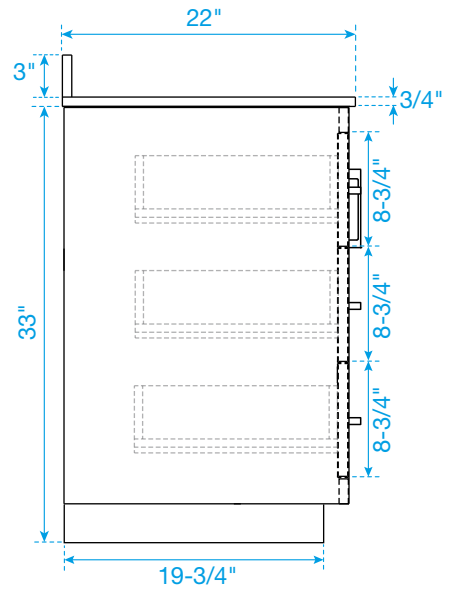

WYNDHAM COLLECTION

TOP VIEW OF VANITY CABINET

*Note: All measurements are $\pm 1/4"$.

WC-2929-54-SGL Quartz

WYNDHAM COLLECTION

Note: Side splash is reversible. Due to high probability of breakage, the backsplash comes in two pieces, cut from the same piece. All measurements are $\pm 1/4\text{"}$.

WC-QCI-54-SGL-TOP