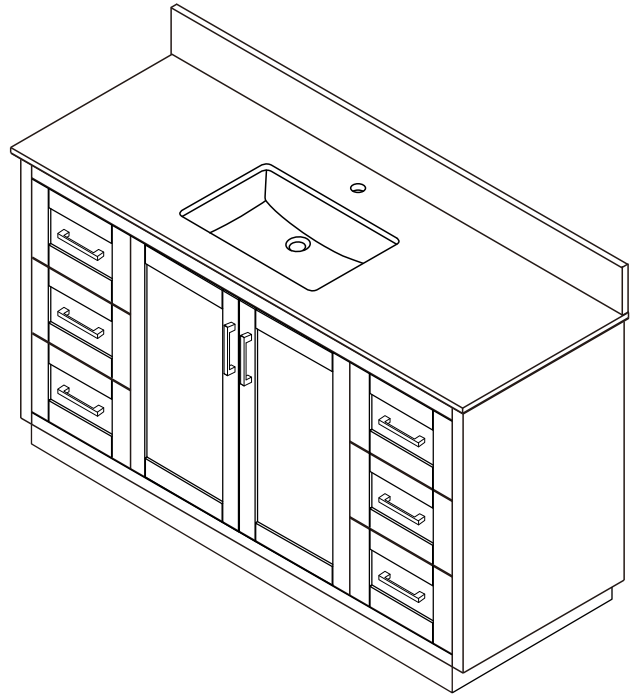

WYNDHAM COLLECTION

TOP VIEW OF VANITY CABINET

*Note: All measurements are $\pm 1/4"$.

WC-2929-54-SGL Quartz

WYNDHAM COLLECTION

Note: Side splash is reversible. Due to high probability of breakage, the backsplash comes in two pieces, cut from the same piece. All measurements are $\pm 1/4\text{"}$.

WC-QCI-54-SGL-TOP