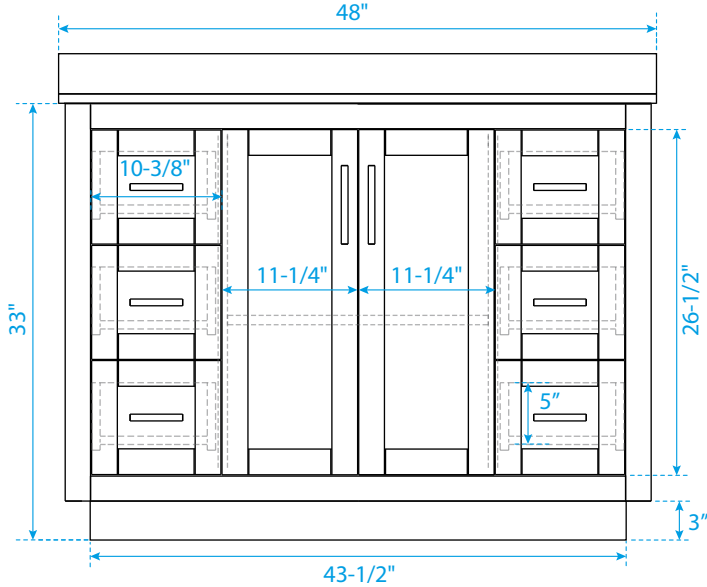

# WYNDHAM COLLECTION

TOP VIEW OF VANITY CABINET

\*Note: All measurements are  $\pm 1/4\text{"}$ .

## WC-2929-48-SGL

# WYNDHAM COLLECTION

Side splash is reversible.  
Note: All Measurements are  $\pm 1/4''$ .

WC-VCA-48-SGL-TOP