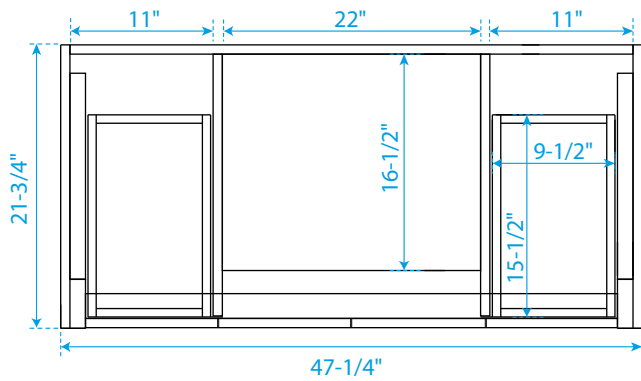

# WYNDHAM COLLECTION

TOP VIEW OF VANITY CABINET

\*Note: All measurements are  $\pm 1/4\text{"}$ .

## WC-2929-48-SGL

# WYNDHAM COLLECTION

Side splash is reversible.  
Note: All Measurements are  $\pm 1/4''$ .

WC-VCA-48-SGL-TOP