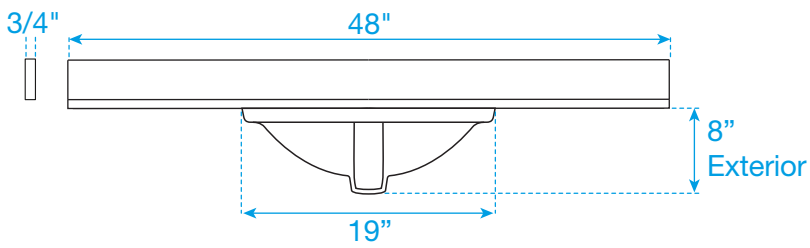

# WYNDHAM COLLECTION

TOP VIEW OF VANITY CABINET

\*Note: All measurements are  $\pm 1/4\text{"}$ .

## WC-2929-48-SGL

# WYNDHAM COLLECTION

Side splash is reversible.  
Note: All Measurements are  $\pm 1/4''$ .

WC-VCA-48-SGL-TOP