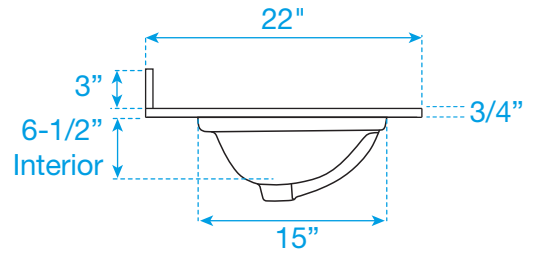

# WYNDHAM COLLECTION

TOP VIEW OF VANITY CABINET

\*Note: All measurements are  $\pm 1/4\text{"}$ .

# WYNDHAM COLLECTION

Side splash is reversible.  
Note: All Measurements are  $\pm 1/4''$ .

WC-VCA-48-SGL-TOP