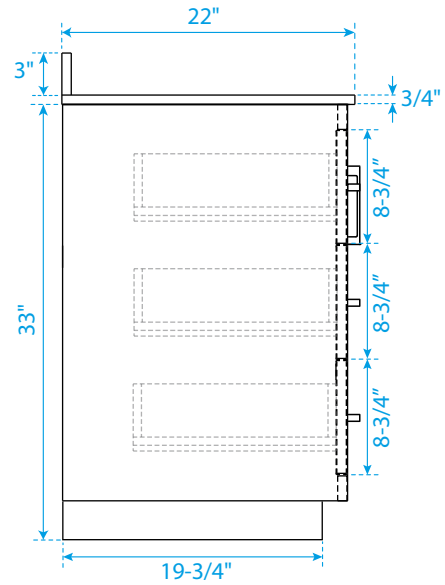

# WYNDHAM COLLECTION

TOP VIEW OF VANITY CABINET

\*Note: All measurements are  $\pm 1/4\text{"}$ .

## WC-2929-48-SGL

# WYNDHAM COLLECTION

Side splash is reversible.  
Note: All Measurements are  $\pm 1/4''$ .

WC-VCA-48-SGL-TOP