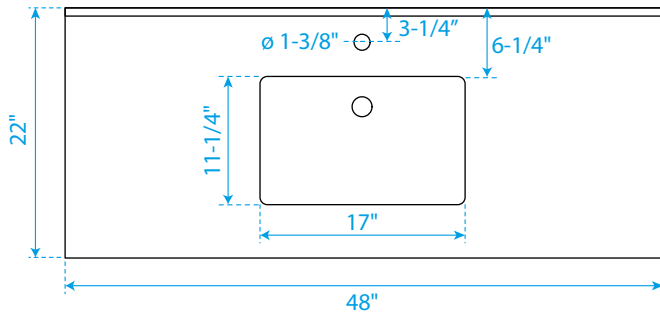

# WYNDHAM COLLECTION

TOP VIEW OF VANITY CABINET

\*Note: All measurements are  $\pm 1/4\text{"}$ .

## WC-2929-48-SGL

# WYNDHAM COLLECTION

Side splash is reversible.  
Note: All Measurements are  $\pm 1/4''$ .

WC-VCA-48-SGL-TOP