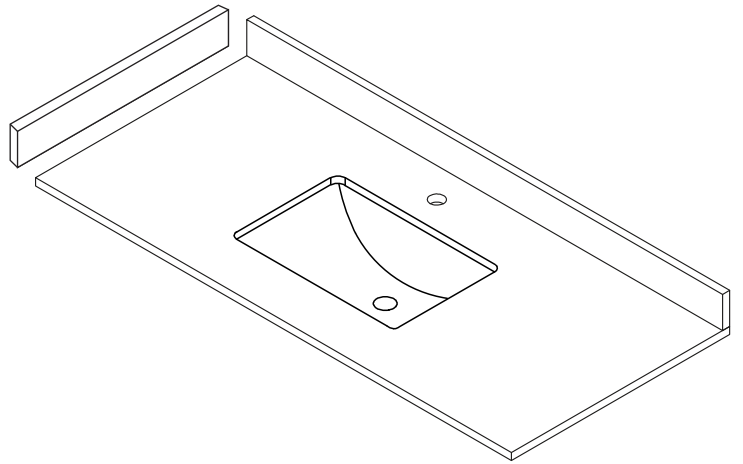

# WYNDHAM COLLECTION

TOP VIEW OF VANITY CABINET

\*Note: All measurements are  $\pm 1/4\text{"}$ .

## WC-2929-48-SGL

# WYNDHAM COLLECTION

Side splash is reversible.  
Note: All Measurements are  $\pm 1/4''$ .

WC-VCA-48-SGL-TOP