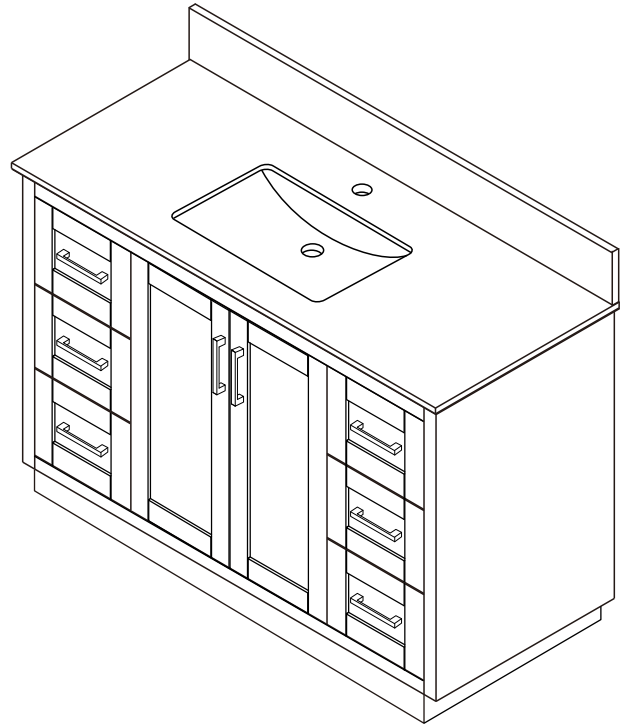

# WYNDHAM COLLECTION

TOP VIEW OF VANITY CABINET

\*Note: All measurements are  $\pm 1/4\text{"}$ .

## WC-2929-48-SGL

# WYNDHAM COLLECTION

Side splash is reversible.  
Note: All Measurements are  $\pm 1/4''$ .

WC-VCA-48-SGL-TOP