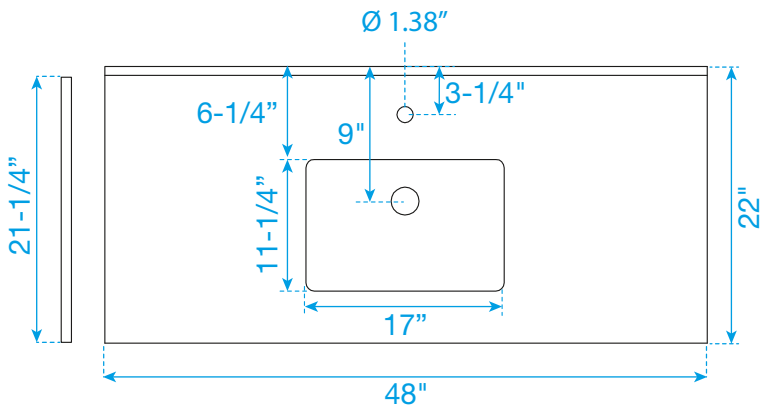

# WYNDHAM COLLECTION

TOP VIEW OF VANITY CABINET

\*Note: All measurements are  $\pm 1/4\text{"}$ .

## WC-2929-48-SGL

# WYNDHAM COLLECTION

Side splash is reversible.  
Note: All Measurements are  $\pm 1/4''$ .

WC-VCA-48-SGL-TOP