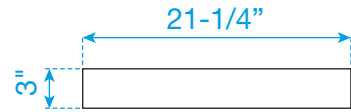

# WYNDHAM COLLECTION

TOP VIEW OF VANITY CABINET

\*Note: All measurements are  $\pm 1/4\text{"}$ .

# WYNDHAM COLLECTION

Side splash is reversible.  
Note: All Measurements are  $\pm 1/4''$ .

WC-VCA-48-SGL-TOP