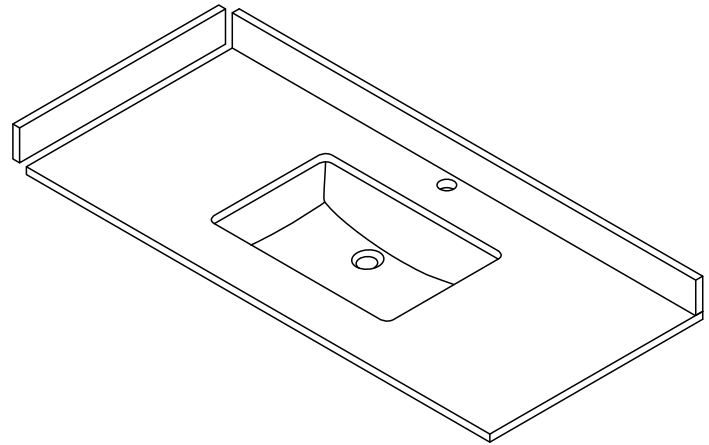

WYNDHAM COLLECTION

TOP VIEW OF VANITY CABINET

*Note: All measurements are $\pm 1/4$ ".

WC-2929-48-SGL Quartz

WYNDHAM COLLECTION

Note: Side splash is reversible. All measurements are $\pm 1/4$ ".

WC-QCI-48-SGL-TOP