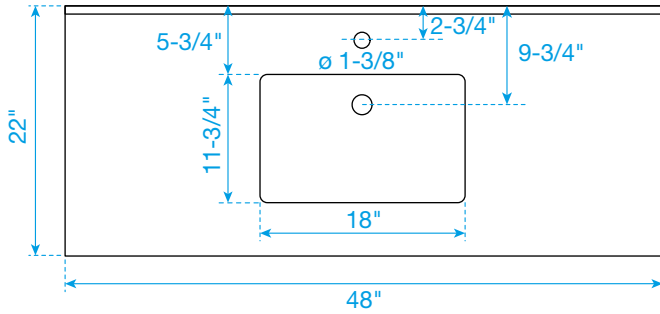

WYNDHAM COLLECTION

TOP VIEW OF VANITY CABINET

*Note: All measurements are $\pm 1/4$ ".

WC-2929-48-SGL Quartz

WYNDHAM COLLECTION

Note: Side splash is reversible. All measurements are $\pm 1/4$ ".

WC-QCI-48-SGL-TOP