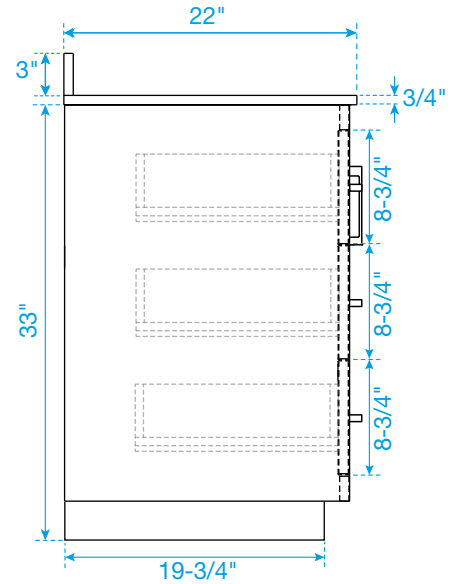

WYNDHAM COLLECTION

TOP VIEW OF VANITY CABINET

*Note: All measurements are $\pm 1/4$ ".

WC-2929-48-SGL Quartz

WYNDHAM COLLECTION

Note: Side splash is reversible. All measurements are $\pm 1/4$ ".

WC-QCI-48-SGL-TOP