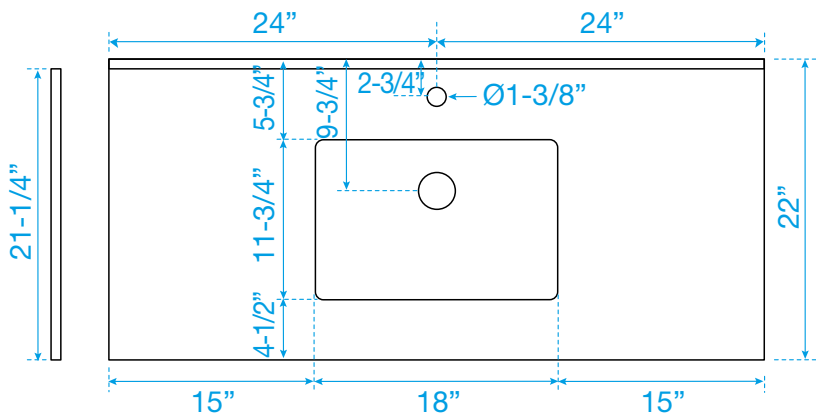

WYNDHAM COLLECTION

TOP VIEW OF VANITY CABINET

*Note: All measurements are $\pm 1/4$ ".

WC-2929-48-SGL Quartz

WYNDHAM COLLECTION

Note: Side splash is reversible. All measurements are $\pm 1/4$ ".

WC-QCI-48-SGL-TOP