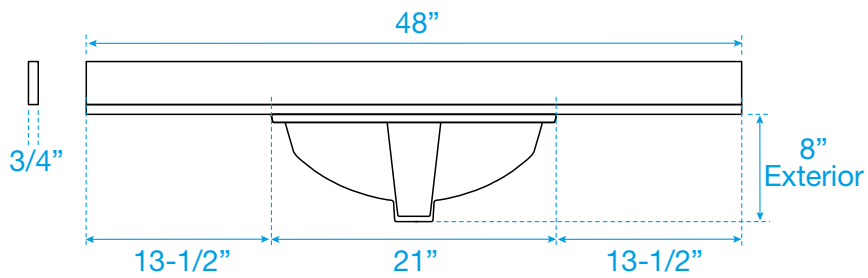

WYNDHAM COLLECTION

TOP VIEW OF VANITY CABINET

*Note: All measurements are $\pm 1/4$ ".

WC-2929-48-SGL Quartz

WYNDHAM COLLECTION

Note: Side splash is reversible. All measurements are $\pm 1/4$ ".

WC-QCI-48-SGL-TOP