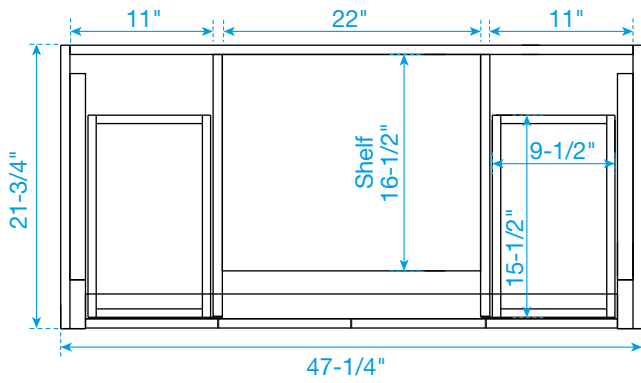

WYNDHAM COLLECTION

TOP VIEW OF VANITY CABINET

*Note: All measurements are $\pm 1/4$ ".

WC-2929-48-SGL Quartz

WYNDHAM COLLECTION

Note: Side splash is reversible. All measurements are $\pm 1/4$ ".

WC-QCI-48-SGL-TOP