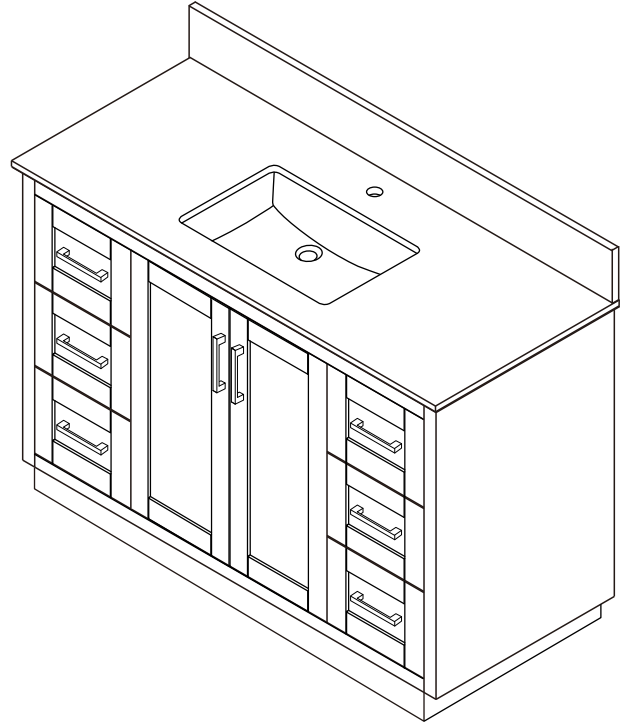

WYNDHAM COLLECTION

TOP VIEW OF VANITY CABINET

*Note: All measurements are $\pm 1/4$ ".

WC-2929-48-SGL Quartz

WYNDHAM COLLECTION

Note: Side splash is reversible. All measurements are $\pm 1/4$ ".

WC-QCI-48-SGL-TOP