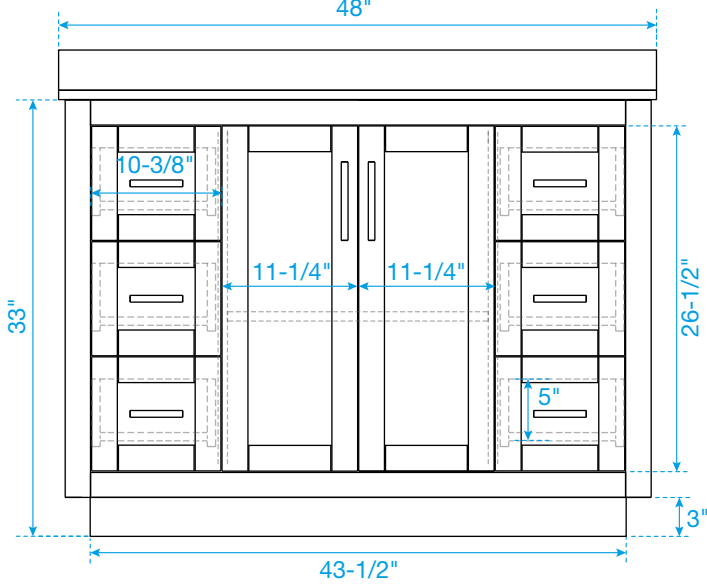

WYNDHAM COLLECTION

TOP VIEW OF VANITY CABINET

*Note: All measurements are $\pm 1/4$ ".

WC-2929-48-SGL Quartz

WYNDHAM COLLECTION

Note: Side splash is reversible. All measurements are $\pm 1/4$ ".

WC-QCI-48-SGL-TOP