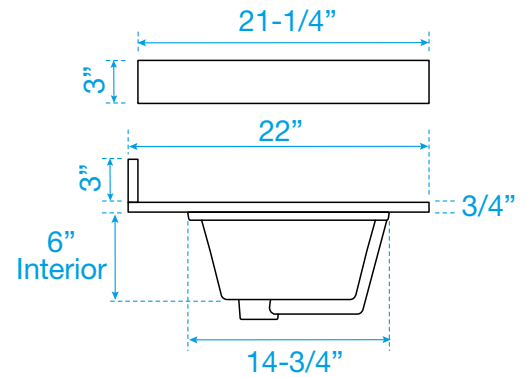

WYNDHAM COLLECTION

TOP VIEW OF VANITY CABINET

*Note: All measurements are $\pm 1/4$ ".

WC-2929-48-SGL Quartz

WYNDHAM COLLECTION

Note: Side splash is reversible. All measurements are $\pm 1/4$ ".

WC-QCI-48-SGL-TOP