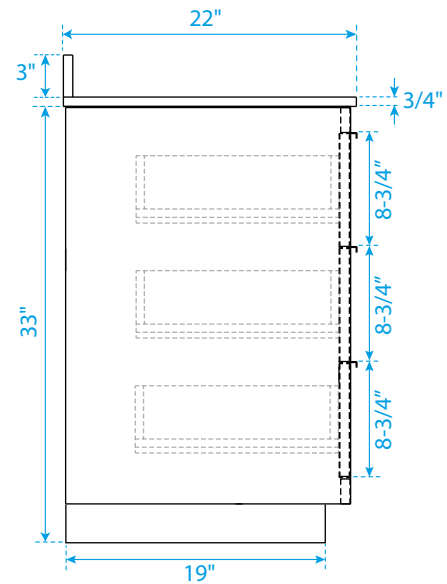

WYNDHAM COLLECTION

TOP VIEW OF VANITY CABINET

*Note: All measurements are $\pm 1/4\text{'}$.

WC-2828-42-SGL

WYNDHAM COLLECTION

Side splash is reversible.
Note: All measurements are $\pm 1/4"$.

WC-VCA-42-SGL-TOP