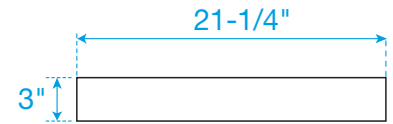

WYNDHAM COLLECTION

TOP VIEW OF VANITY CABINET

*Note: All measurements are $\pm 1/4\text{'}$.

WC-2828-42-SGL

WYNDHAM COLLECTION

Side splash is reversible.
Note: All measurements are $\pm 1/4"$.

WC-VCA-42-SGL-TOP