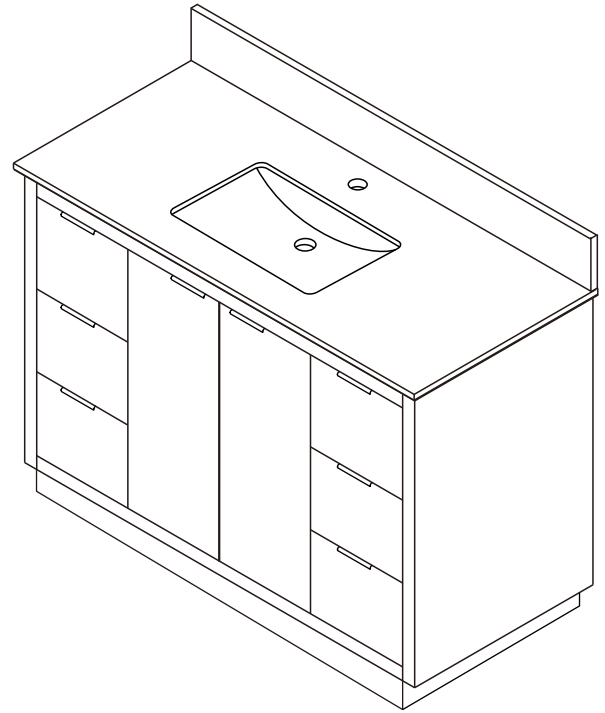

WYNDHAM COLLECTION

TOP VIEW OF VANITY CABINET

*Note: All measurements are $\pm 1/4\text{'}$.

WC-2828-42-SGL

WYNDHAM COLLECTION

Side splash is reversible.
Note: All measurements are $\pm 1/4"$.

WC-VCA-42-SGL-TOP