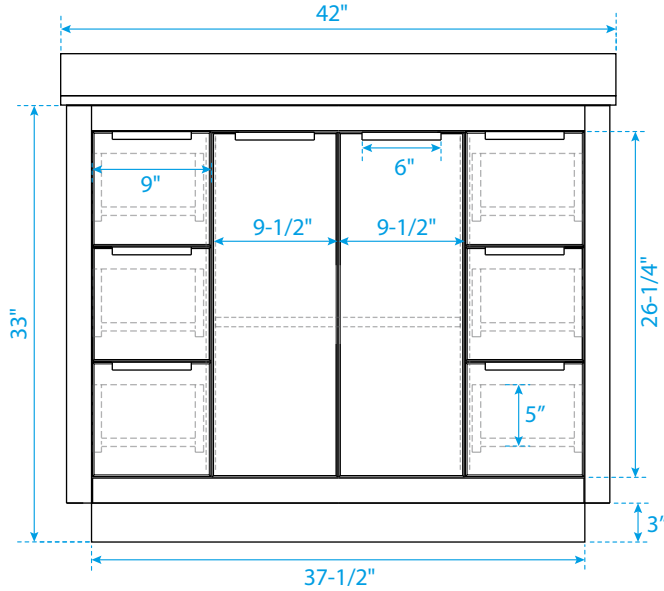

WYNDHAM COLLECTION

TOP VIEW OF VANITY CABINET

*Note: All measurements are $\pm 1/4\text{'}$.

WC-2828-42-SGL

WYNDHAM COLLECTION

Side splash is reversible.
Note: All measurements are $\pm 1/4"$.

WC-VCA-42-SGL-TOP