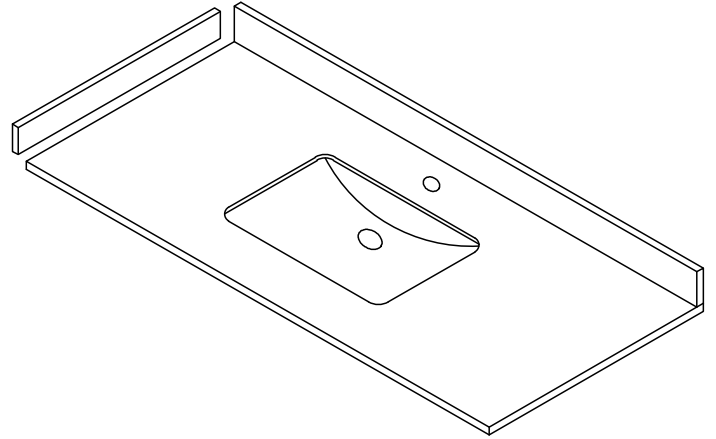

WYNDHAM COLLECTION

TOP VIEW OF VANITY CABINET

*Note: All measurements are $\pm 1/4\text{'}$.

WC-2828-42-SGL

WYNDHAM COLLECTION

Side splash is reversible.
Note: All measurements are $\pm 1/4"$.

WC-VCA-42-SGL-TOP