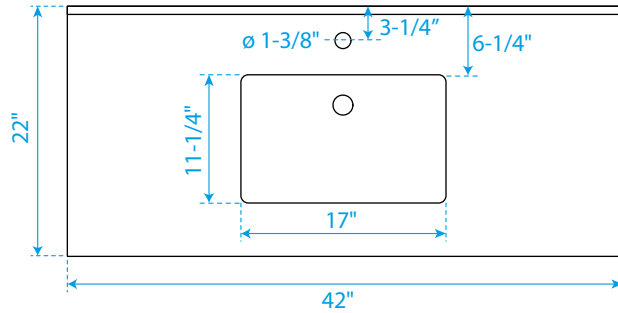

WYNDHAM COLLECTION

TOP VIEW OF VANITY CABINET

*Note: All measurements are $\pm 1/4\text{'}$.

WC-2828-42-SGL

WYNDHAM COLLECTION

Side splash is reversible.
Note: All measurements are $\pm 1/4"$.

WC-VCA-42-SGL-TOP