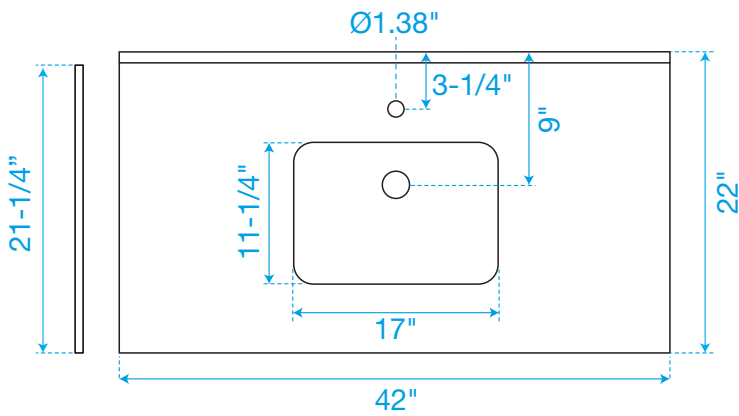

WYNDHAM COLLECTION

TOP VIEW OF VANITY CABINET

*Note: All measurements are $\pm 1/4\text{'}$.

WC-2828-42-SGL

WYNDHAM COLLECTION

Side splash is reversible.
Note: All measurements are $\pm 1/4"$.

WC-VCA-42-SGL-TOP