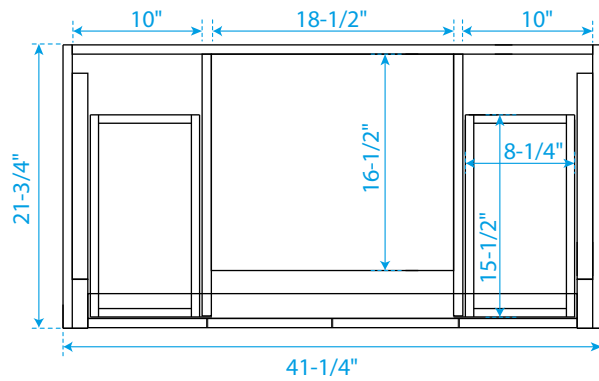

WYNDHAM COLLECTION

TOP VIEW OF VANITY CABINET

*Note: All measurements are $\pm 1/4\text{'}$.

WC-2828-42-SGL

WYNDHAM COLLECTION

Side splash is reversible.
Note: All measurements are $\pm 1/4"$.

WC-VCA-42-SGL-TOP