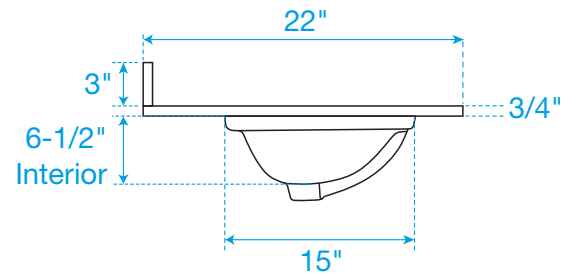

WYNDHAM COLLECTION

TOP VIEW OF VANITY CABINET

*Note: All measurements are $\pm 1/4\text{'}$.

WC-2828-42-SGL

WYNDHAM COLLECTION

Side splash is reversible.
Note: All measurements are $\pm 1/4"$.

WC-VCA-42-SGL-TOP