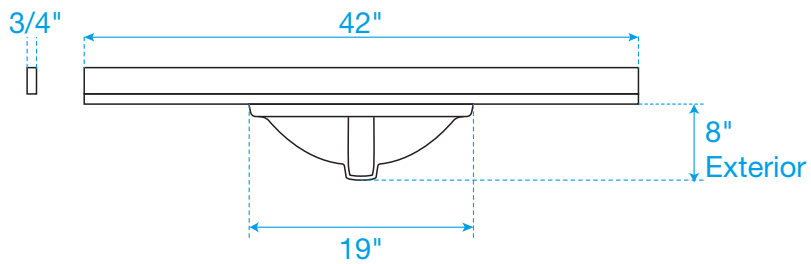

WYNDHAM COLLECTION

TOP VIEW OF VANITY CABINET

*Note: All measurements are $\pm 1/4\text{'}$.

WC-2828-42-SGL

WYNDHAM COLLECTION

Side splash is reversible.
Note: All measurements are $\pm 1/4"$.

WC-VCA-42-SGL-TOP