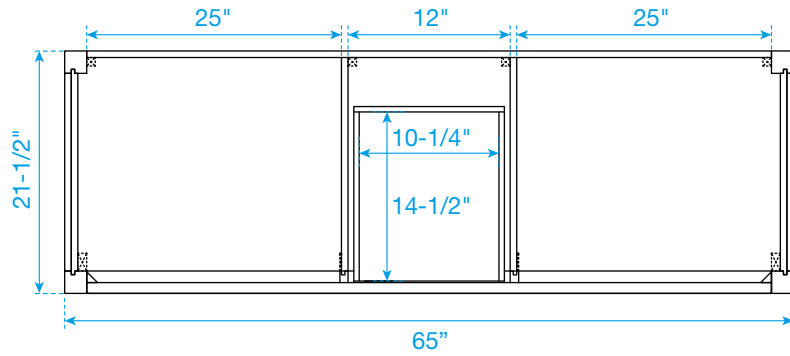

WYNDHAM COLLECTION

TOP VIEW OF VANITY CABINET

*Note: Due to high probability of breakage, the backsplash comes in two pieces, cut from the same piece. All measurements are $\pm 1/4$ ".

WC-2626-66-DBL

WYNDHAM COLLECTION

Side splash is reversible.
 Note: Due to high probability of breakage, the backsplash comes in two pieces,
 cut from the same piece. All measurements are $\pm 1/4"$.

WC-VCA-66-DBL-TOP