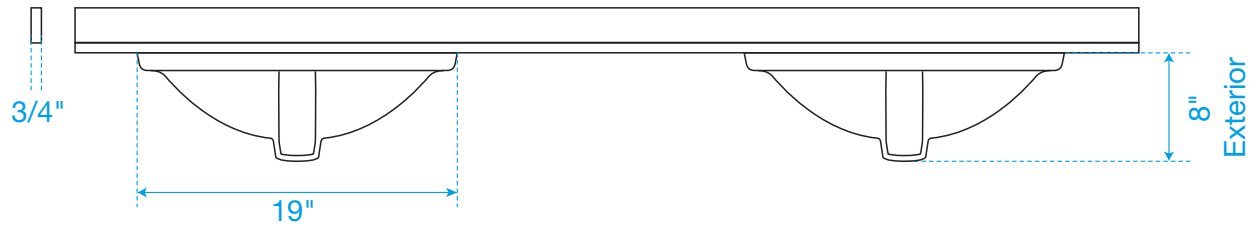

WYNDHAM COLLECTION

TOP VIEW OF VANITY CABINET

*Note: Due to high probability of breakage, the backsplash comes in two pieces, cut from the same piece. All measurements are $\pm 1/4$ ".

WC-2626-66-DBL

WYNDHAM COLLECTION

Side splash is reversible.
 Note: Due to high probability of breakage, the backsplash comes in two pieces,
 cut from the same piece. All measurements are $\pm 1/4"$.

WC-VCA-66-DBL-TOP