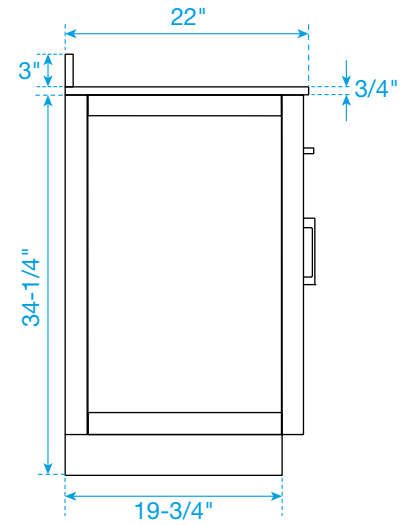

WYNDHAM COLLECTION

TOP VIEW OF VANITY CABINET

*Note: Due to high probability of breakage, the backsplash comes in two pieces, cut from the same piece. All measurements are $\pm 1/4$ ".

WC-2626-66-DBL

WYNDHAM COLLECTION

Side splash is reversible.
 Note: Due to high probability of breakage, the backsplash comes in two pieces,
 cut from the same piece. All measurements are $\pm 1/4"$.

WC-VCA-66-DBL-TOP