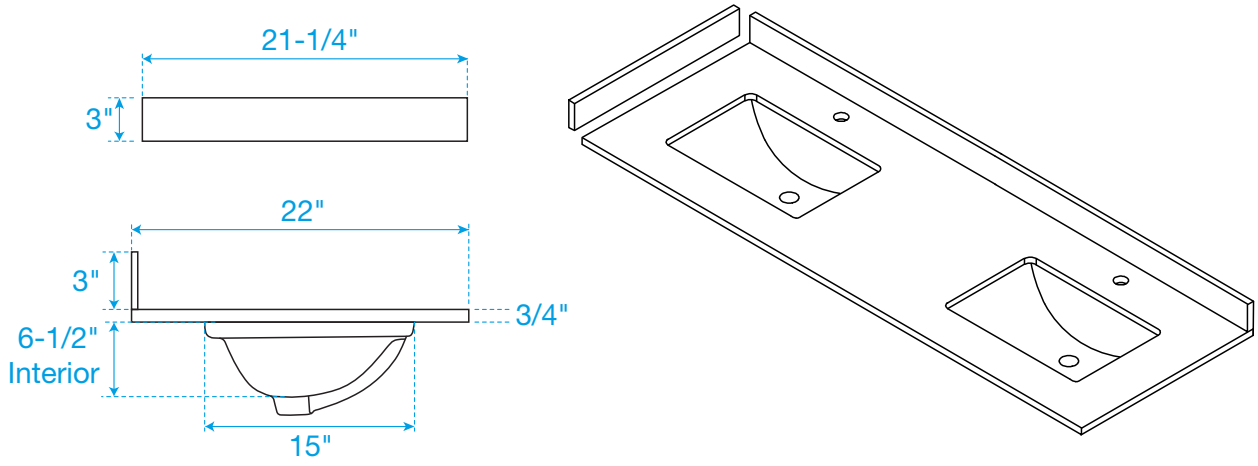

WYNDHAM COLLECTION

TOP VIEW OF VANITY CABINET

*Note: Due to high probability of breakage, the backsplash comes in two pieces, cut from the same piece. All measurements are $\pm 1/4$ ".

WC-2626-66-DBL

WYNDHAM COLLECTION

Side splash is reversible.
 Note: Due to high probability of breakage, the backsplash comes in two pieces,
 cut from the same piece. All measurements are $\pm 1/4"$.

WC-VCA-66-DBL-TOP