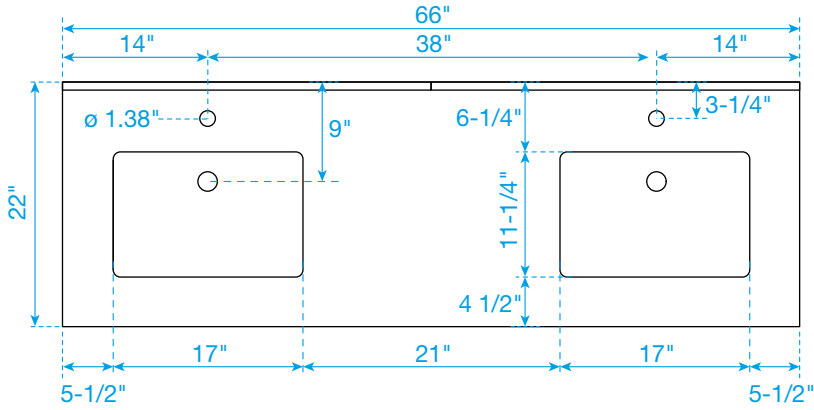

WYNDHAM COLLECTION

TOP VIEW OF VANITY CABINET

*Note: Due to high probability of breakage, the backsplash comes in two pieces, cut from the same piece. All measurements are $\pm 1/4$ ".

WC-2626-66-DBL

WYNDHAM COLLECTION

Side splash is reversible.
 Note: Due to high probability of breakage, the backsplash comes in two pieces,
 cut from the same piece. All measurements are $\pm 1/4"$.

WC-VCA-66-DBL-TOP