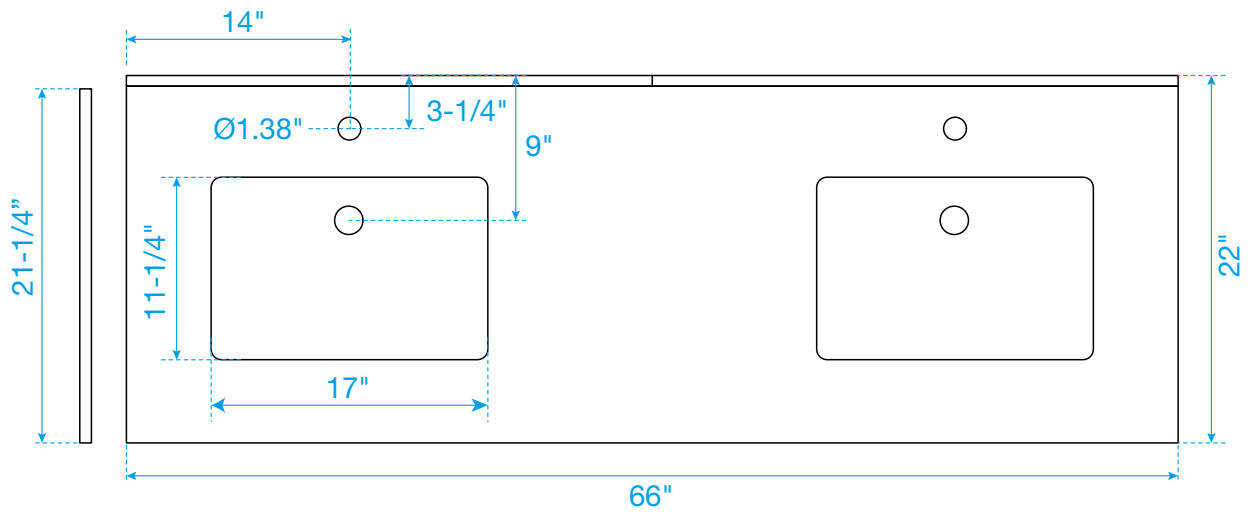

WYNDHAM COLLECTION

TOP VIEW OF VANITY CABINET

*Note: Due to high probability of breakage, the backsplash comes in two pieces, cut from the same piece. All measurements are $\pm 1/4$ ".

WC-2626-66-DBL

WYNDHAM COLLECTION

Side splash is reversible.
 Note: Due to high probability of breakage, the backsplash comes in two pieces,
 cut from the same piece. All measurements are $\pm 1/4"$.

WC-VCA-66-DBL-TOP