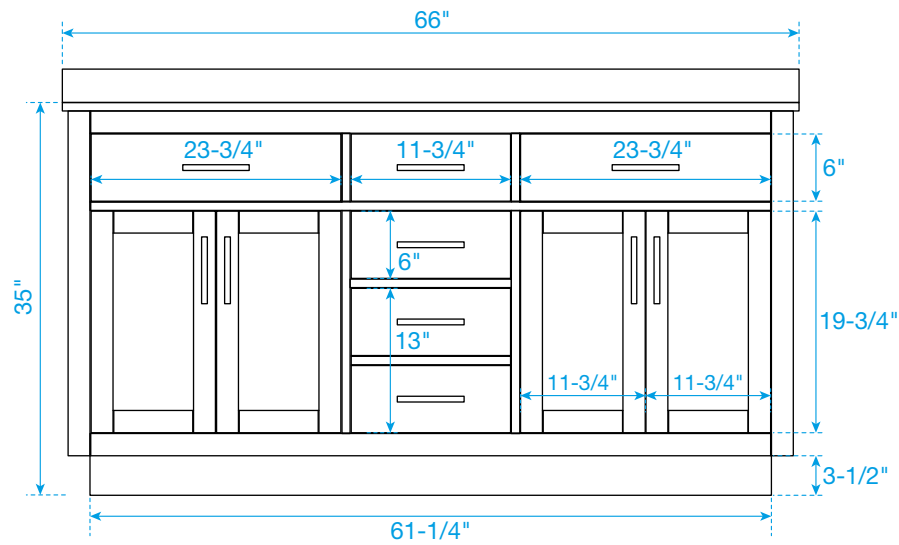

WYNDHAM COLLECTION

TOP VIEW OF VANITY CABINET

*Note: Due to high probability of breakage, the backsplash comes in two pieces, cut from the same piece. All measurements are $\pm 1/4$ ".

WC-2626-66-DBL

WYNDHAM COLLECTION

Side splash is reversible.
 Note: Due to high probability of breakage, the backsplash comes in two pieces,
 cut from the same piece. All measurements are $\pm 1/4"$.

WC-VCA-66-DBL-TOP