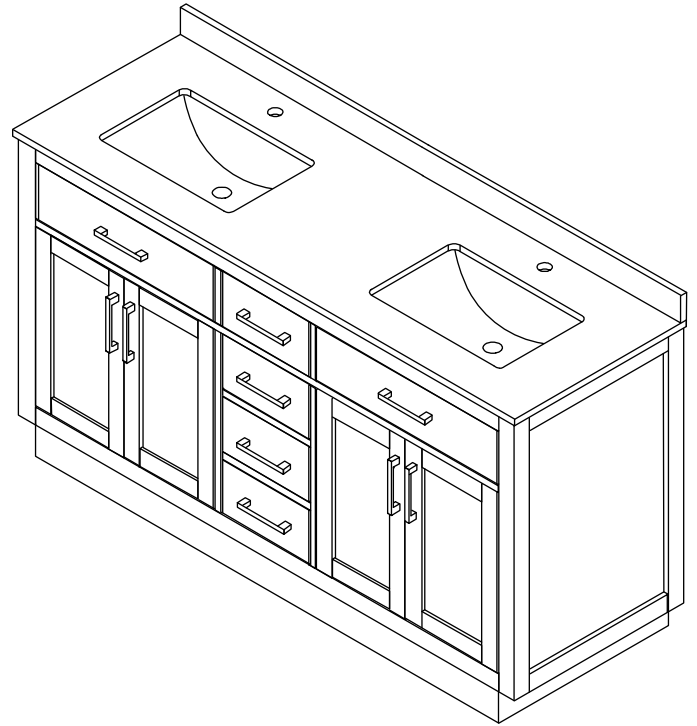

WYNDHAM COLLECTION

TOP VIEW OF VANITY CABINET

*Note: Due to high probability of breakage, the backsplash comes in two pieces, cut from the same piece. All measurements are $\pm 1/4$ ".

WC-2626-66-DBL

WYNDHAM COLLECTION

Side splash is reversible.
 Note: Due to high probability of breakage, the backsplash comes in two pieces,
 cut from the same piece. All measurements are $\pm 1/4"$.

WC-VCA-66-DBL-TOP