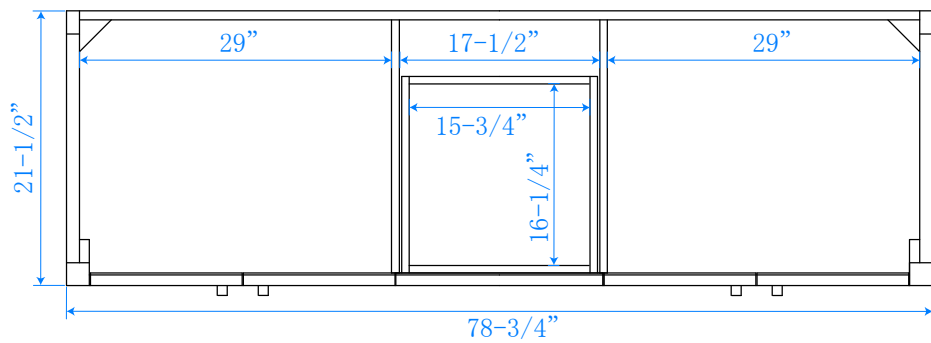

WYNDHAM COLLECTION

TOP VIEW OF VANITY CABINET

*Note: Due to high probability of breakage-the backsplash comes in two pieces-cut from same piece. All measurements are $\pm 1/4"$

WC-2525-80-DBL

WYNDHAM COLLECTION

Side splash is reversible.

Note: Due to high probability of breakage, the backsplash comes in two pieces, cut from the same piece. All measurements are $\pm 1/4"$.

WC-VCA-80-DBL-TOP