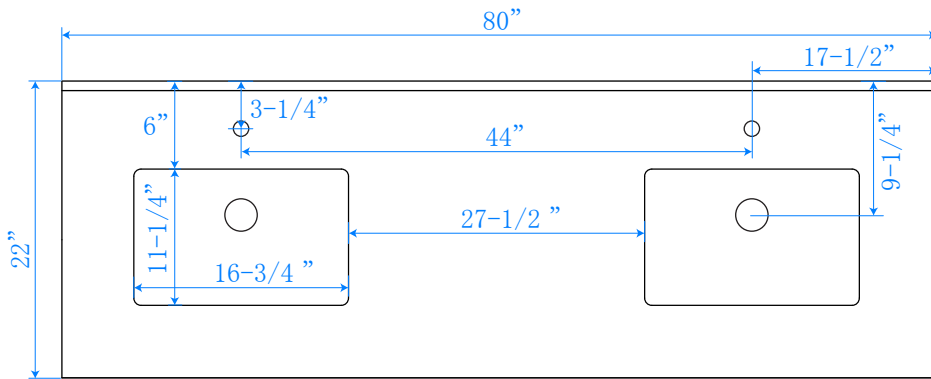

WYNDHAM COLLECTION

TOP VIEW OF VANITY CABINET

*Note: Due to high probability of breakage-the backsplash comes in two pieces-cut from same piece. All measurements are $\pm 1/4"$

WC-2525-80-DBL

WYNDHAM COLLECTION

Side splash is reversible.

Note: Due to high probability of breakage, the backsplash comes in two pieces, cut from the same piece. All measurements are $\pm 1/4"$.

WC-VCA-80-DBL-TOP