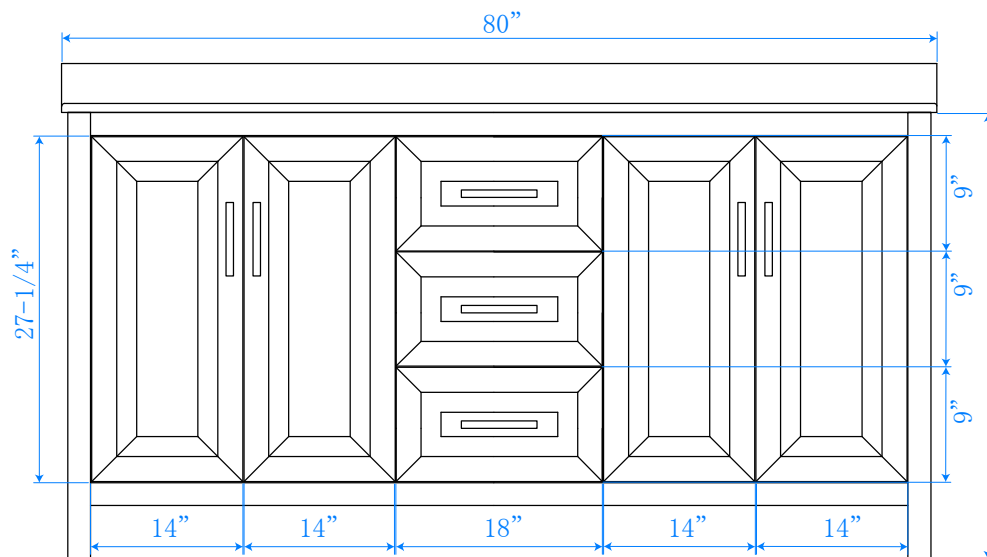

WYNDHAM COLLECTION

TOP VIEW OF VANITY CABINET

*Note: Due to high probability of breakage-the backsplash comes in two pieces-cut from same piece. All measurements are $\pm 1/4"$

WC-2525-80-DBL

WYNDHAM COLLECTION

Side splash is reversible.

Note: Due to high probability of breakage, the backsplash comes in two pieces, cut from the same piece. All measurements are $\pm 1/4"$.

WC-VCA-80-DBL-TOP