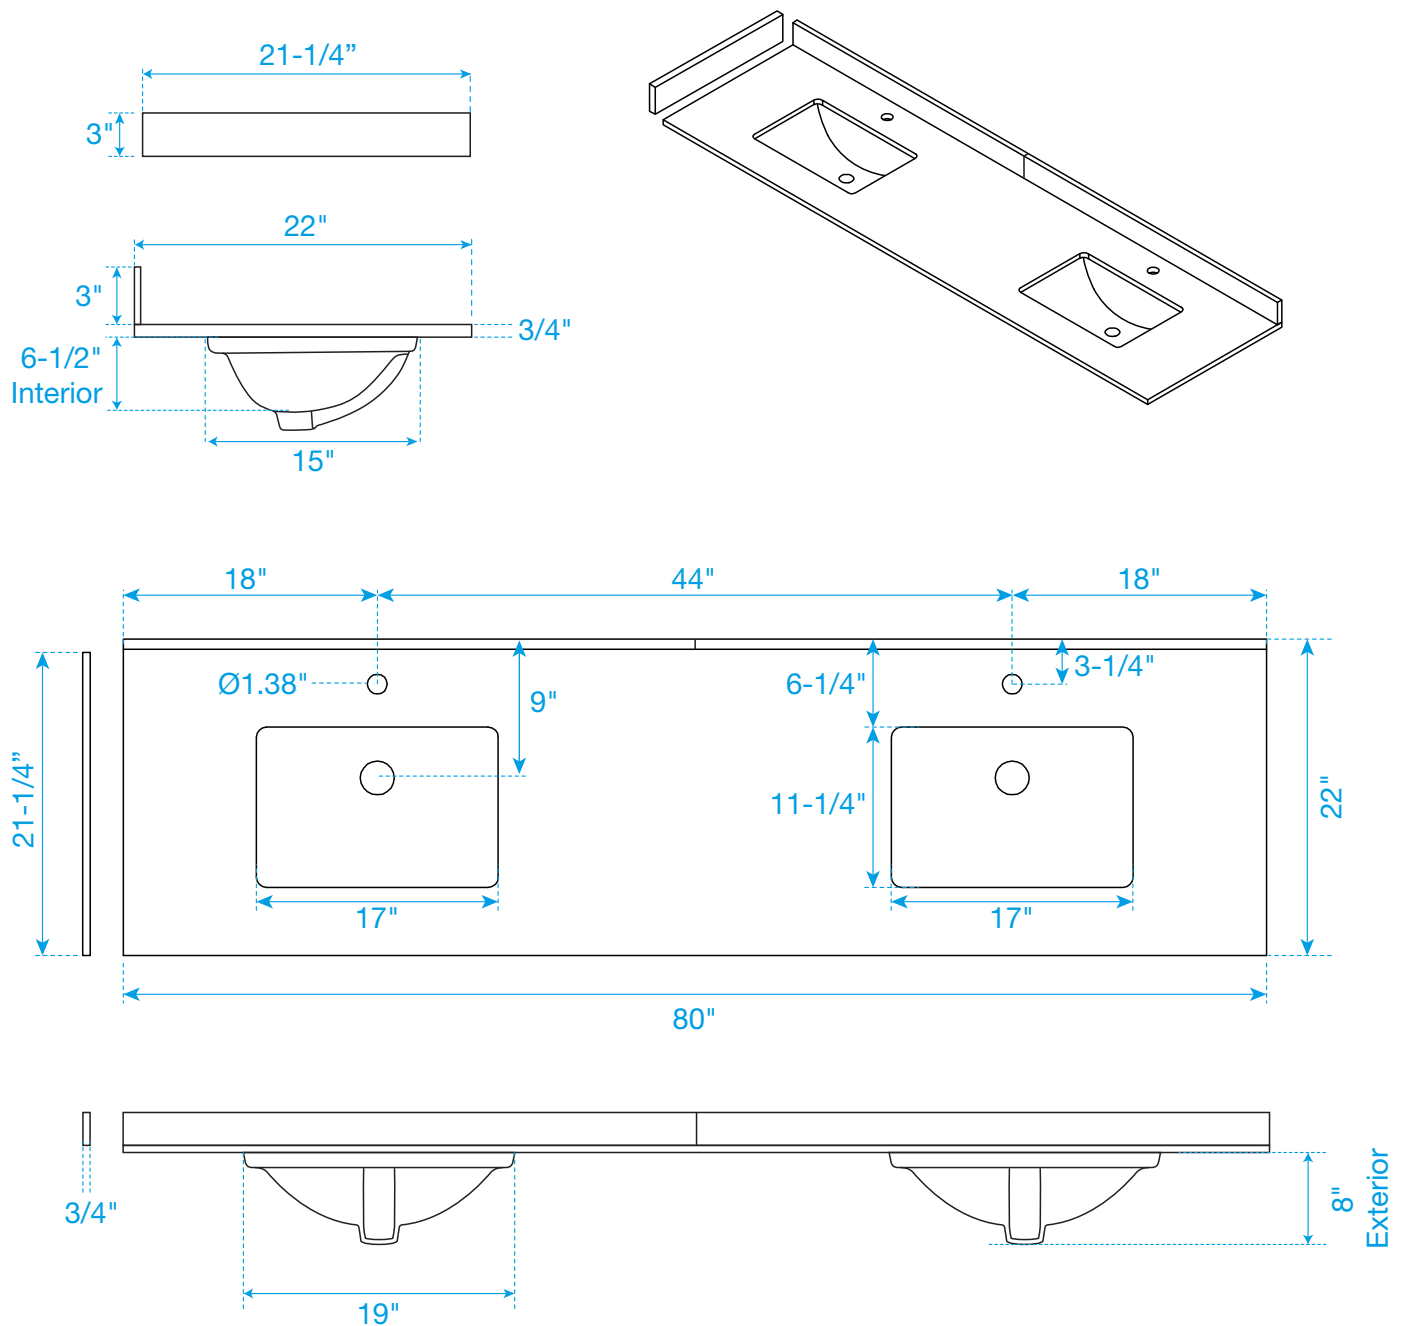

WYNDHAM COLLECTION

TOP VIEW OF VANITY CABINET

*Note: Due to high probability of breakage-the backsplash comes in two pieces-cut from same piece. All measurements are $\pm 1/4"$

WC-2525-80-DBL

WYNDHAM COLLECTION

Side splash is reversible.

Note: Due to high probability of breakage, the backsplash comes in two pieces, cut from the same piece. All measurements are $\pm 1/4"$.

WC-VCA-80-DBL-TOP