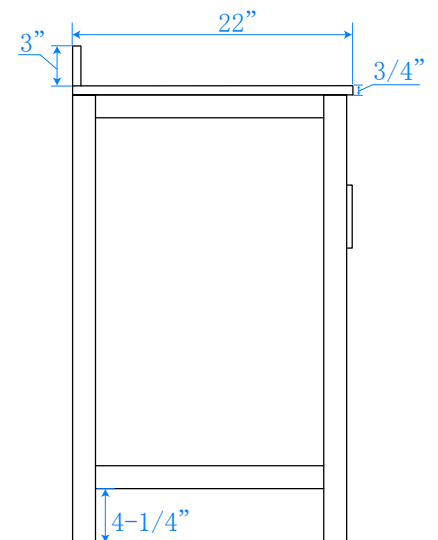

WYNDHAM COLLECTION

TOP VIEW OF VANITY CABINET

*Note: Due to high probability of breakage-the backsplash comes in two pieces-cut from same piece. All measurements are $\pm 1/4"$

WC-2525-80-DBL

WYNDHAM COLLECTION

Side splash is reversible.

Note: Due to high probability of breakage, the backsplash comes in two pieces, cut from the same piece. All measurements are $\pm 1/4"$.

WC-VCA-80-DBL-TOP