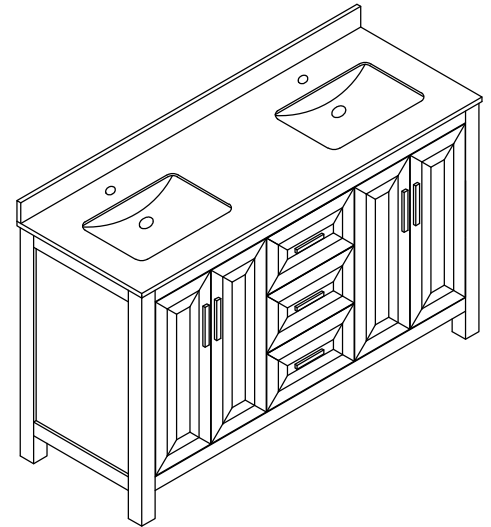

WYNDHAM COLLECTION

TOP VIEW OF VANITY CABINET

*Note: Due to high probability of breakage-the backsplash comes in two pieces-cut from same piece. All measurements are $\pm 1/4"$

WC-2525-80-DBL

WYNDHAM COLLECTION

Side splash is reversible.

Note: Due to high probability of breakage, the backsplash comes in two pieces, cut from the same piece. All measurements are $\pm 1/4"$.

WC-VCA-80-DBL-TOP