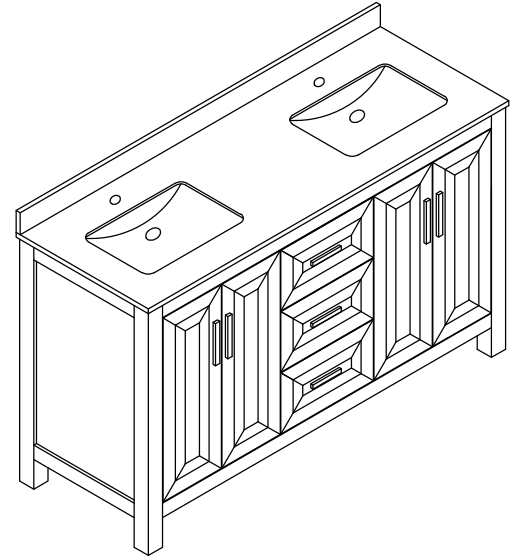

WYNDHAM COLLECTION

TOP VIEW OF VANITY CABINET

**Note: Due to high probability of breakage-the backsplash comes in two pieces-cut from same piece. All measurements are ± 1/4"*

WC-2525-72-DBL