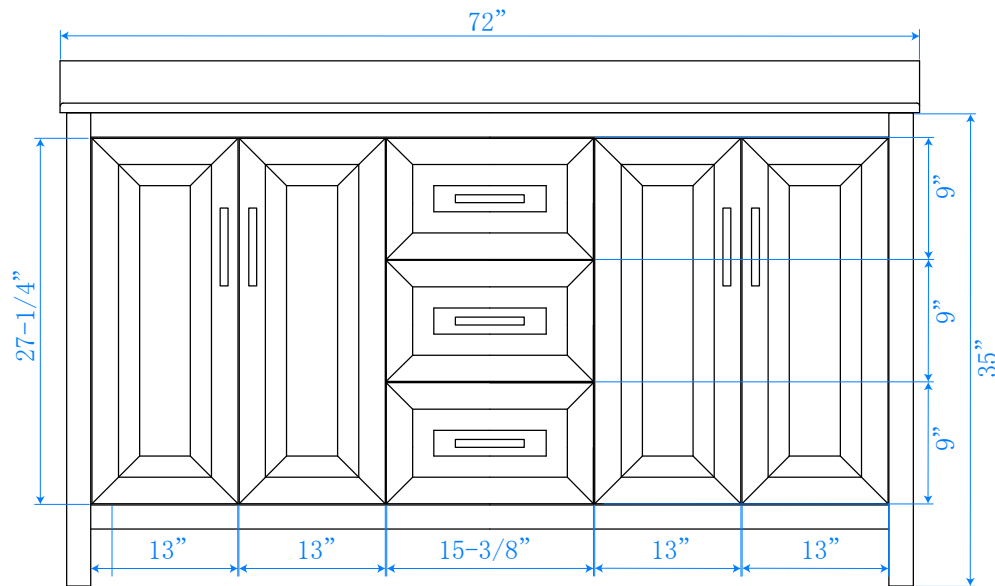

WYNDHAM COLLECTION

TOP VIEW OF VANITY CABINET

**Note: Due to high probability of breakage-the backsplash comes in two pieces-cut from same piece. All measurements are ± 1/4"*

WC-2525-72-DBL