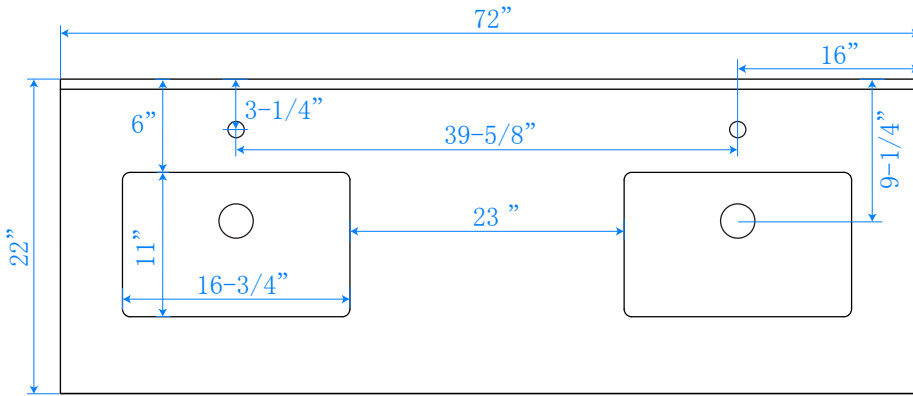

WYNDHAM COLLECTION

TOP VIEW OF VANITY CABINET

**Note: Due to high probability of breakage-the backsplash comes in two pieces-cut from same piece. All measurements are ± 1/4"*

WC-2525-72-DBL