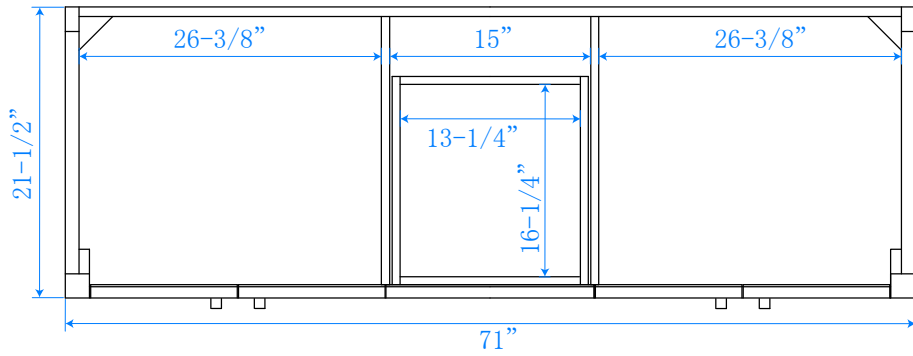

WYNDHAM COLLECTION

TOP VIEW OF VANITY CABINET

**Note: Due to high probability of breakage-the backsplash comes in two pieces-cut from same piece. All measurements are ± 1/4"*

WC-2525-72-DBL