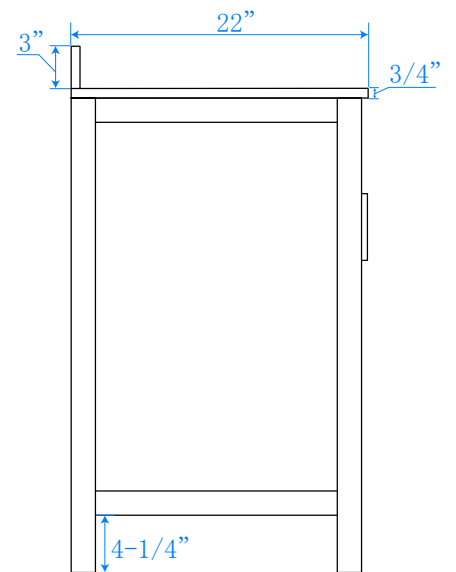

WYNDHAM COLLECTION

TOP VIEW OF VANITY CABINET

**Note: Due to high probability of breakage-the backsplash comes in two pieces-cut from same piece. All measurements are ± 1/4"*

WC-2525-72-DBL