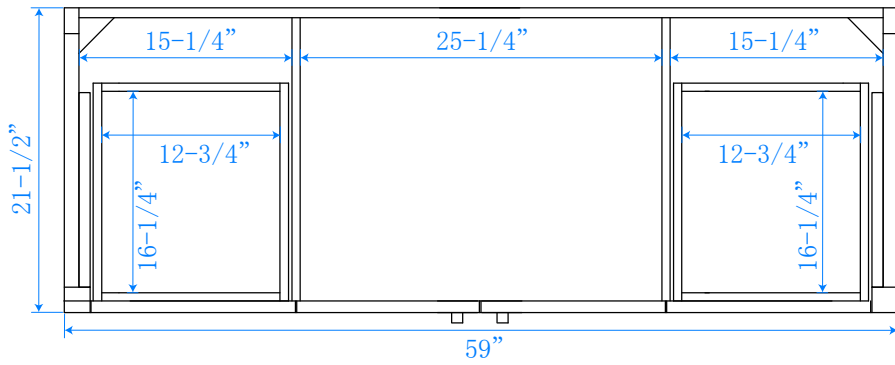

WYNDHAM COLLECTION

TOP VIEW OF VANITY CABINET

**Note: Due to high probability of breakage-the backsplash comes in two pieces-cut from same piece. All measurements are $\pm 1/4"$*

WC-2525-60-SGL

WYNDHAM COLLECTION

Side splash is reversible.

Note: Due to high probability of breakage, the backsplash comes in two pieces, cut from the same piece. All measurements are $\pm 1/4"$.

WC-VCA-60-SGL-TOP