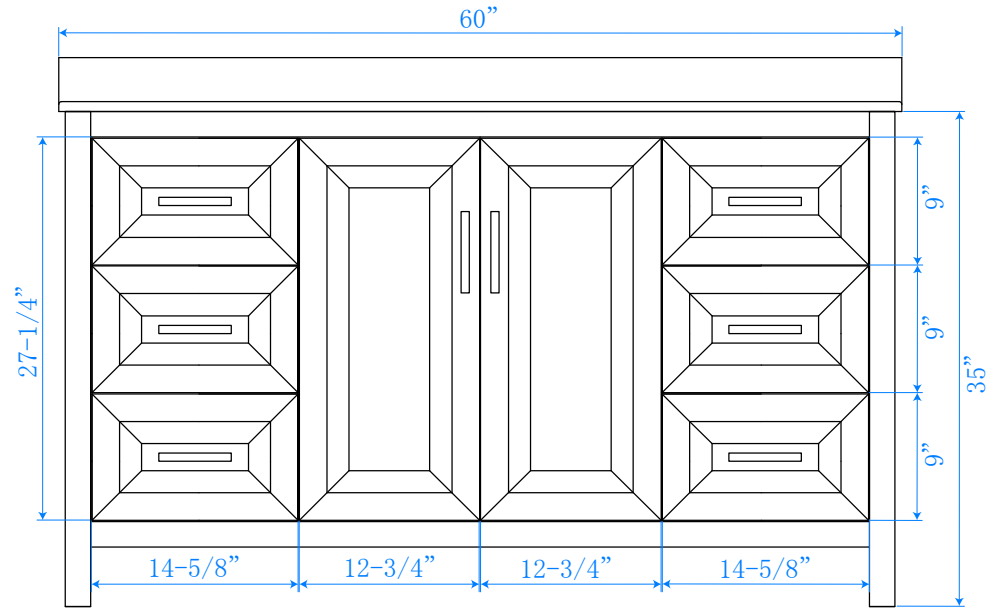

WYNDHAM COLLECTION

TOP VIEW OF VANITY CABINET

**Note: Due to high probability of breakage-the backsplash comes in two pieces-cut from same piece. All measurements are $\pm 1/4"$*

WC-2525-60-SGL

WYNDHAM COLLECTION

Side splash is reversible.

Note: Due to high probability of breakage, the backsplash comes in two pieces, cut from the same piece. All measurements are $\pm 1/4"$.

WC-VCA-60-SGL-TOP