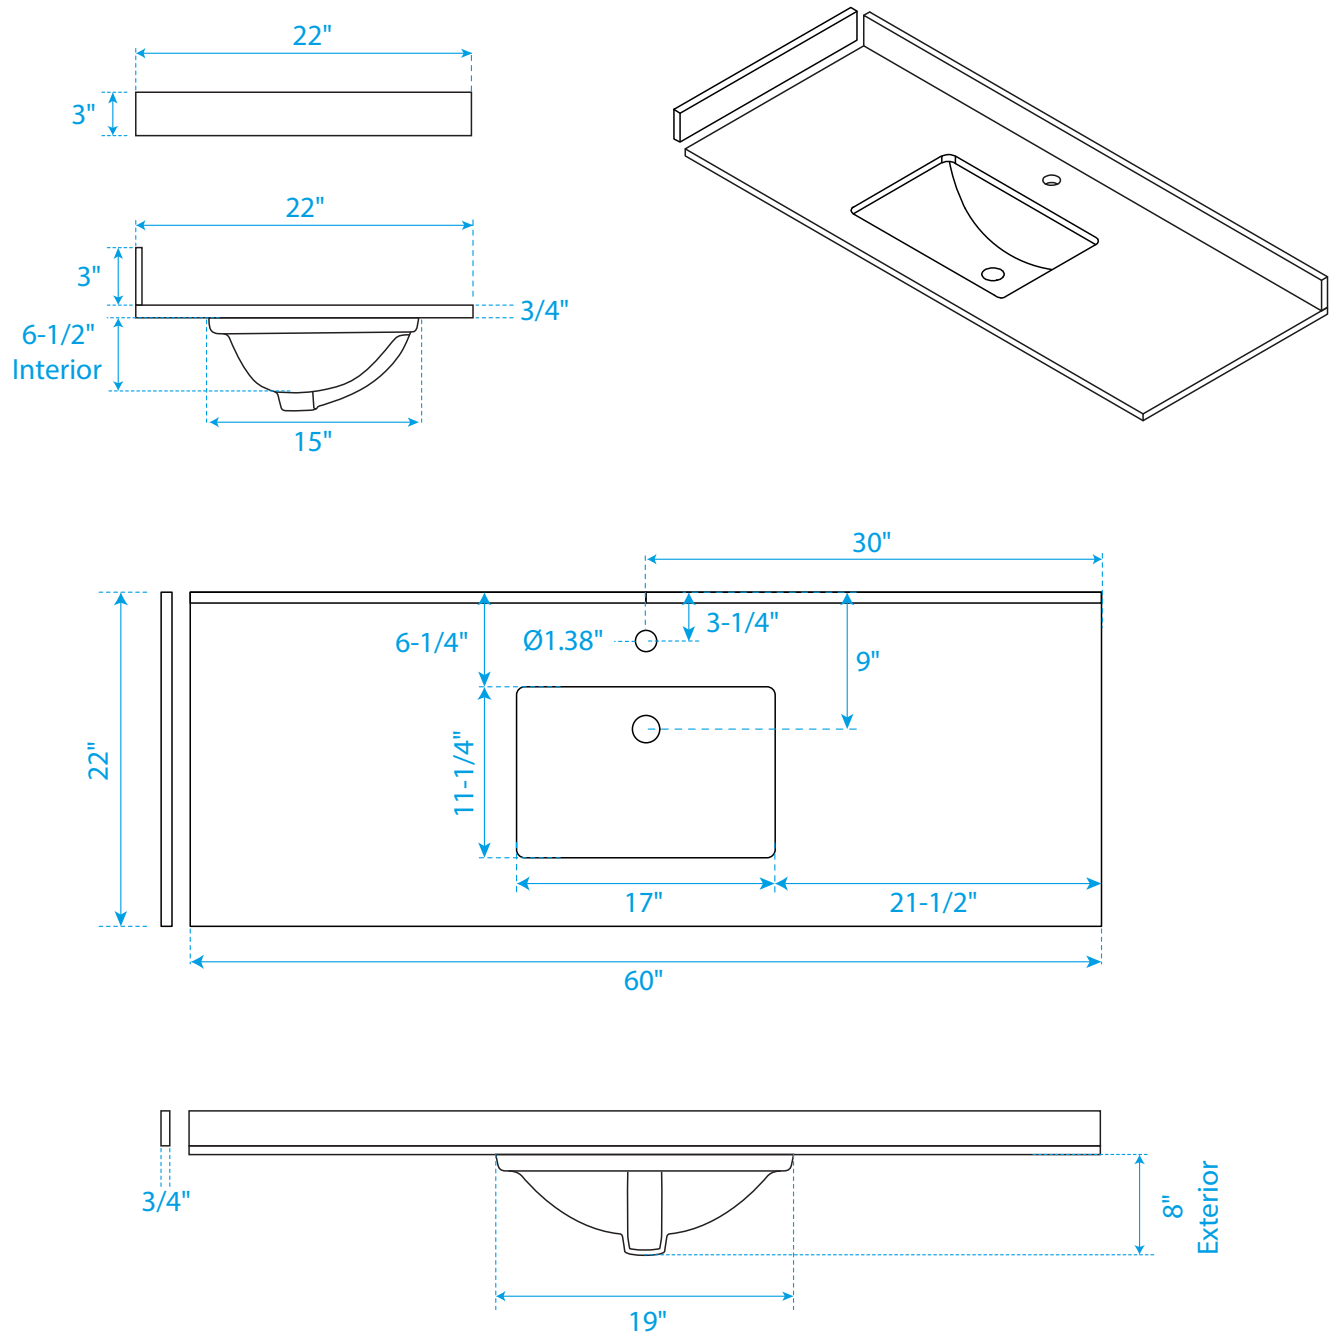

WYNDHAM COLLECTION

TOP VIEW OF VANITY CABINET

**Note: Due to high probability of breakage-the backsplash comes in two pieces-cut from same piece. All measurements are $\pm 1/4"$*

WC-2525-60-SGL

WYNDHAM COLLECTION

Side splash is reversible.

Note: Due to high probability of breakage, the backsplash comes in two pieces, cut from the same piece. All measurements are $\pm 1/4"$.

WC-VCA-60-SGL-TOP