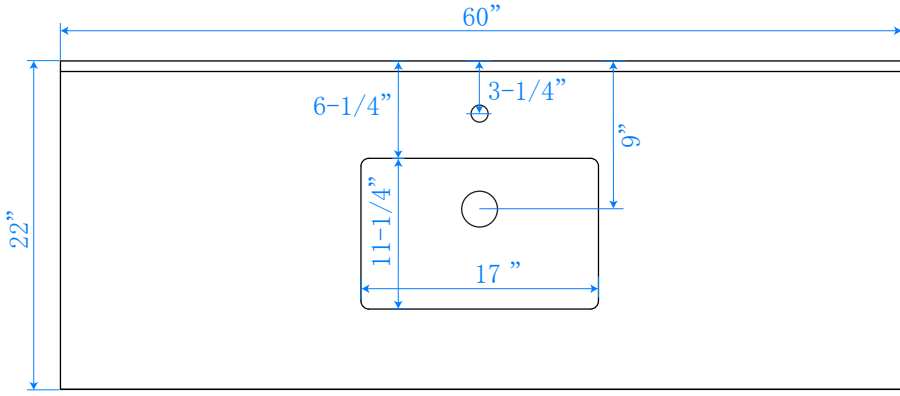

WYNDHAM COLLECTION

TOP VIEW OF VANITY CABINET

**Note: Due to high probability of breakage-the backsplash comes in two pieces-cut from same piece. All measurements are $\pm 1/4"$*

WC-2525-60-SGL

WYNDHAM COLLECTION

Side splash is reversible.

Note: Due to high probability of breakage, the backsplash comes in two pieces, cut from the same piece. All measurements are $\pm 1/4"$.

WC-VCA-60-SGL-TOP