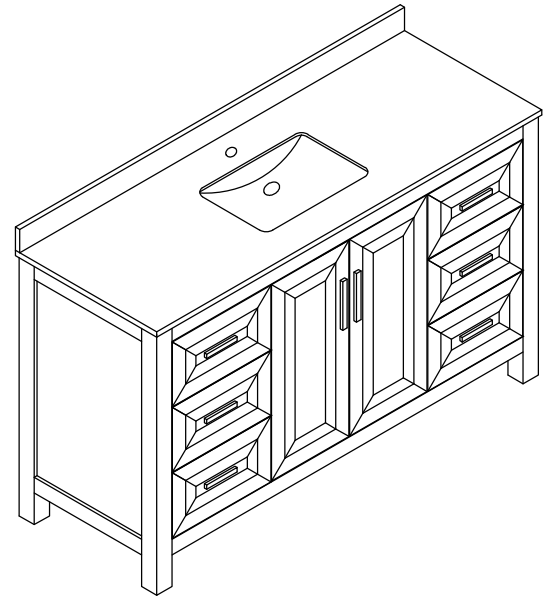

WYNDHAM COLLECTION

TOP VIEW OF VANITY CABINET

**Note: Due to high probability of breakage-the backsplash comes in two pieces-cut from same piece. All measurements are $\pm 1/4"$*

WC-2525-60-SGL

WYNDHAM COLLECTION

Side splash is reversible.

Note: Due to high probability of breakage, the backsplash comes in two pieces, cut from the same piece. All measurements are $\pm 1/4"$.

WC-VCA-60-SGL-TOP