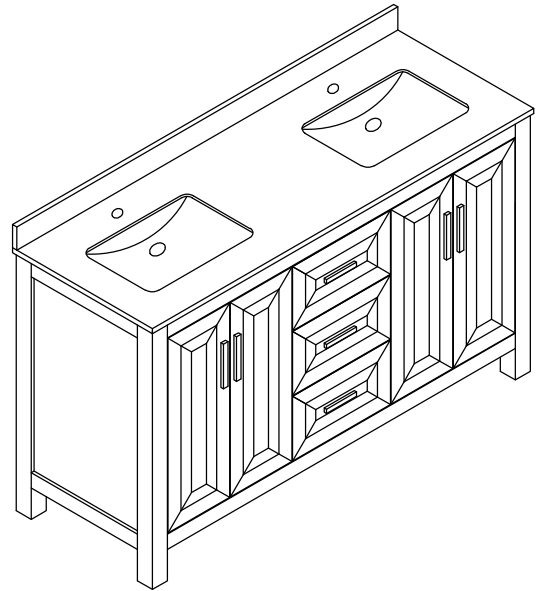

WYNDHAM COLLECTION

TOP VIEW OF VANITY CABINET

*Note: Due to high probability of breakage-the backsplash comes in two pieces-cut from same piece. All measurements are $\pm 1/4"$

WC-2525-60-DBL

WYNDHAM COLLECTION

Side splash is reversible.

Note: Due to high probability of breakage, the backsplash comes in two pieces, cut from the same piece. All measurements are $\pm 1/4"$.

WC-VCA-60-DBL-TOP