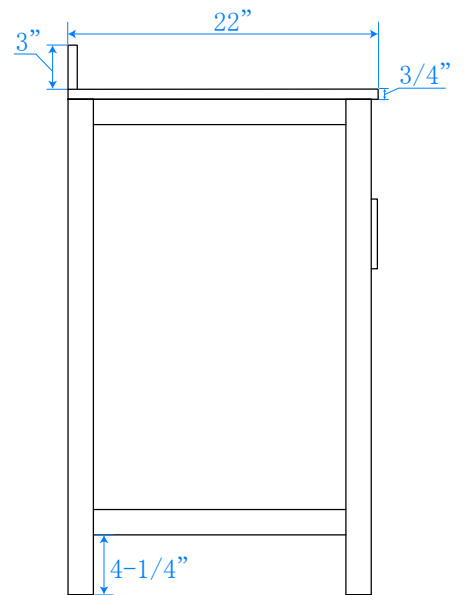

WYNDHAM COLLECTION

TOP VIEW OF VANITY CABINET

*Note: Due to high probability of breakage-the backsplash comes in two pieces-cut from same piece. All measurements are $\pm 1/4"$

WC-2525-60-DBL

WYNDHAM COLLECTION

Side splash is reversible.

Note: Due to high probability of breakage, the backsplash comes in two pieces, cut from the same piece. All measurements are $\pm 1/4"$.

WC-VCA-60-DBL-TOP