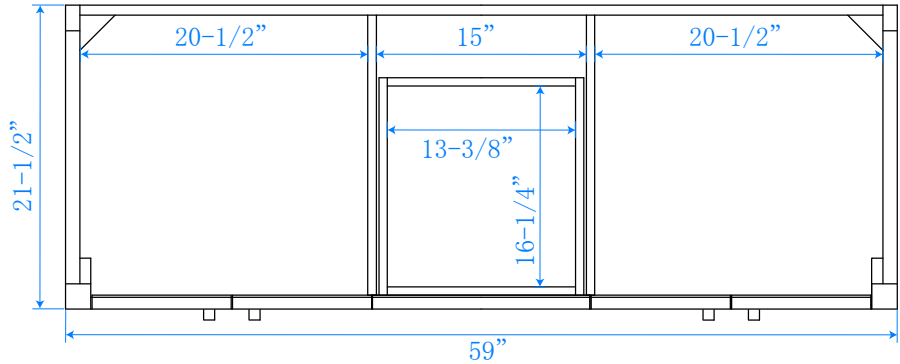

WYNDHAM COLLECTION

TOP VIEW OF VANITY CABINET

*Note: Due to high probability of breakage-the backsplash comes in two pieces-cut from same piece. All measurements are $\pm 1/4"$

WC-2525-60-DBL

WYNDHAM COLLECTION

Side splash is reversible.

Note: Due to high probability of breakage, the backsplash comes in two pieces, cut from the same piece. All measurements are $\pm 1/4"$.

WC-VCA-60-DBL-TOP