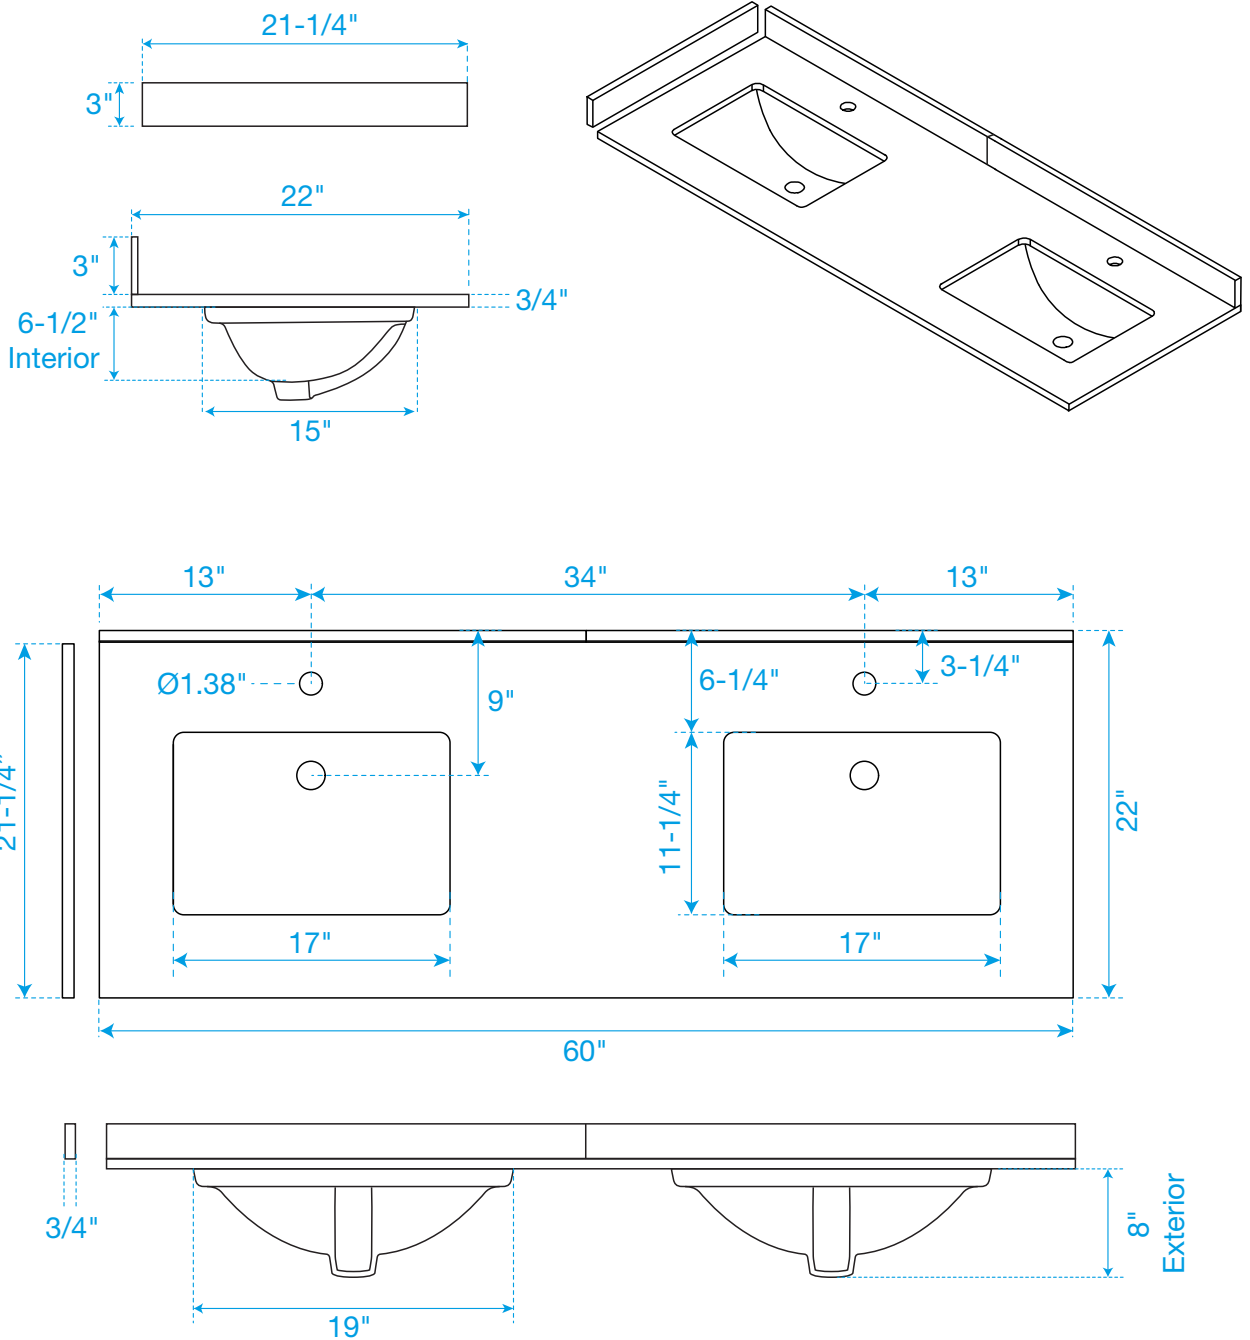

WYNDHAM COLLECTION

TOP VIEW OF VANITY CABINET

*Note: Due to high probability of breakage-the backsplash comes in two pieces-cut from same piece. All measurements are $\pm 1/4"$

WC-2525-60-DBL

WYNDHAM COLLECTION

Side splash is reversible.

Note: Due to high probability of breakage, the backsplash comes in two pieces, cut from the same piece. All measurements are $\pm 1/4"$.

WC-VCA-60-DBL-TOP