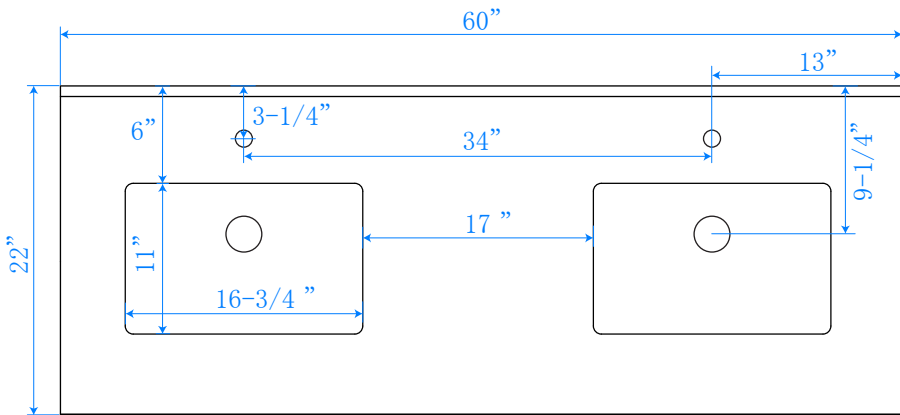

WYNDHAM COLLECTION

TOP VIEW OF VANITY CABINET

*Note: Due to high probability of breakage-the backsplash comes in two pieces-cut from same piece. All measurements are $\pm 1/4"$

WC-2525-60-DBL

WYNDHAM COLLECTION

Side splash is reversible.

Note: Due to high probability of breakage, the backsplash comes in two pieces, cut from the same piece. All measurements are $\pm 1/4"$.

WC-VCA-60-DBL-TOP