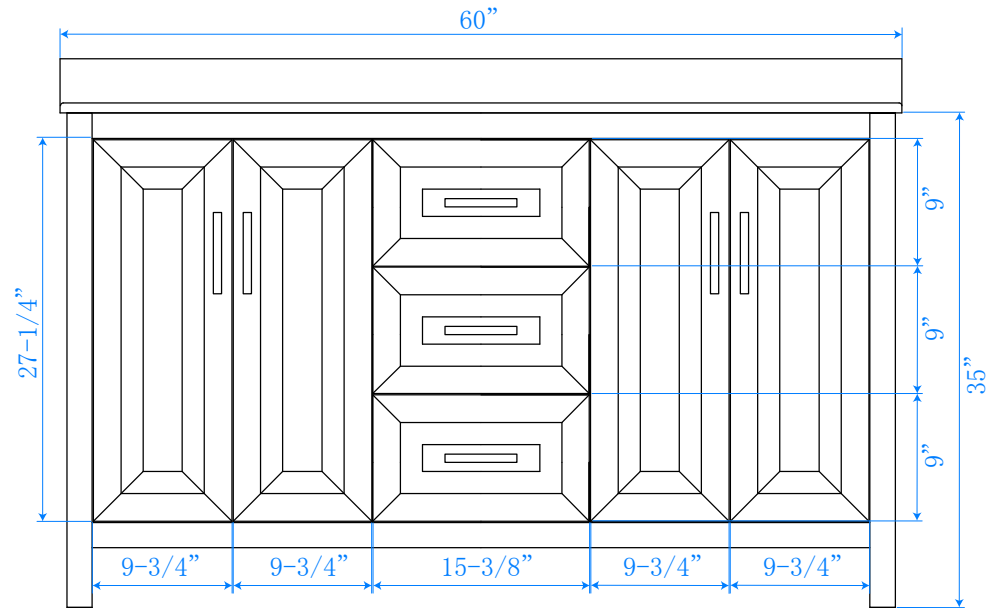

WYNDHAM COLLECTION

TOP VIEW OF VANITY CABINET

*Note: Due to high probability of breakage-the backsplash comes in two pieces-cut from same piece. All measurements are $\pm 1/4"$

WC-2525-60-DBL

WYNDHAM COLLECTION

Side splash is reversible.

Note: Due to high probability of breakage, the backsplash comes in two pieces, cut from the same piece. All measurements are $\pm 1/4"$.

WC-VCA-60-DBL-TOP