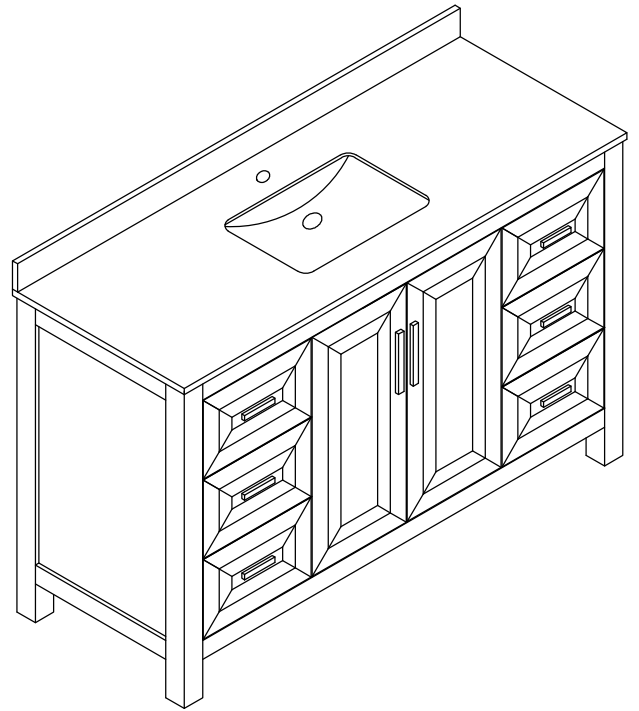

WYNDHAM COLLECTION

TOP VIEW OF VANITY CABINET

Note: All Measurements are $\pm 1/4"$

WC-2525-48

WYNDHAM COLLECTION

Side splash is reversible.
Note: All Measurements are $\pm 1/4''$.

WC-VCA-48-SGL-TOP