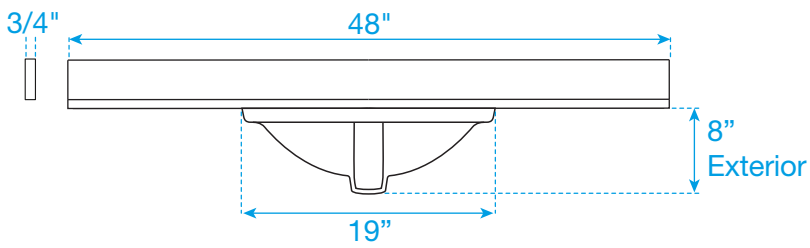

WYNDHAM COLLECTION

TOP VIEW OF VANITY CABINET

Note: All Measurements are $\pm 1/4"$

WC-2525-48

WYNDHAM COLLECTION

Side splash is reversible.
Note: All Measurements are $\pm 1/4''$.

WC-VCA-48-SGL-TOP