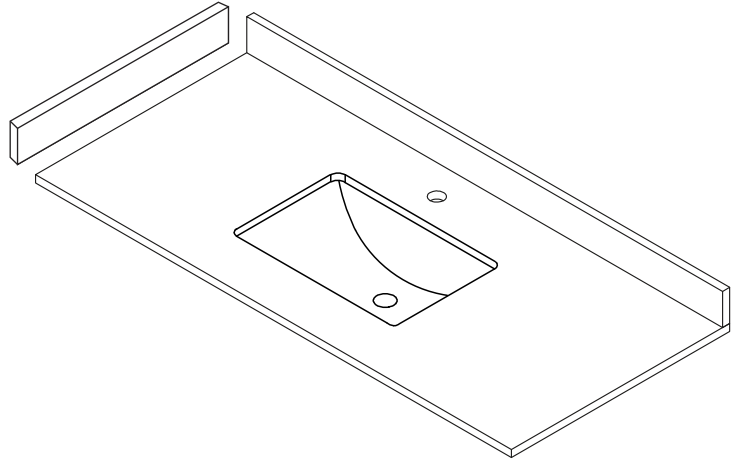

WYNDHAM COLLECTION

TOP VIEW OF VANITY CABINET

Note: All Measurements are $\pm 1/4"$

WC-2525-48

WYNDHAM COLLECTION

Side splash is reversible.
Note: All Measurements are $\pm 1/4''$.

WC-VCA-48-SGL-TOP