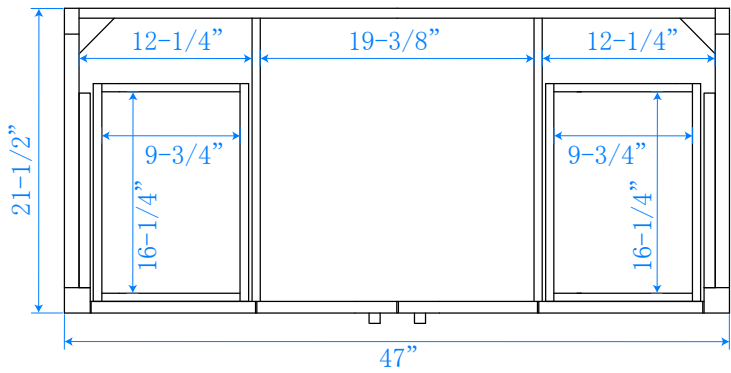

WYNDHAM COLLECTION

TOP VIEW OF VANITY CABINET

Note: All Measurements are $\pm 1/4"$

WC-2525-48

WYNDHAM COLLECTION

Side splash is reversible.
Note: All Measurements are $\pm 1/4''$.

WC-VCA-48-SGL-TOP