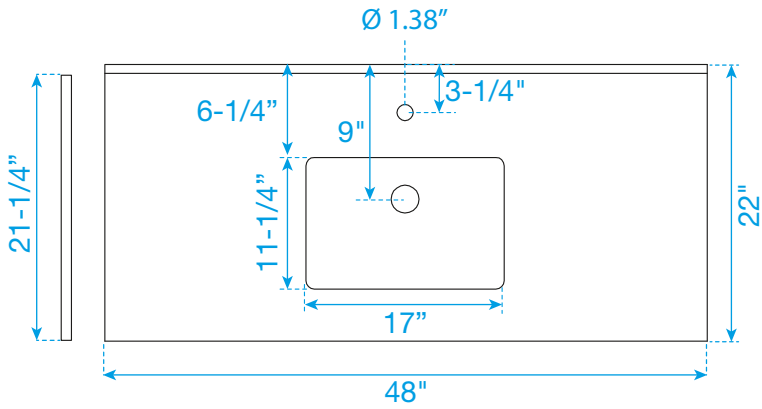

WYNDHAM COLLECTION

TOP VIEW OF VANITY CABINET

Note: All Measurements are $\pm 1/4"$

WC-2525-48

WYNDHAM COLLECTION

Side splash is reversible.
Note: All Measurements are $\pm 1/4''$.

WC-VCA-48-SGL-TOP