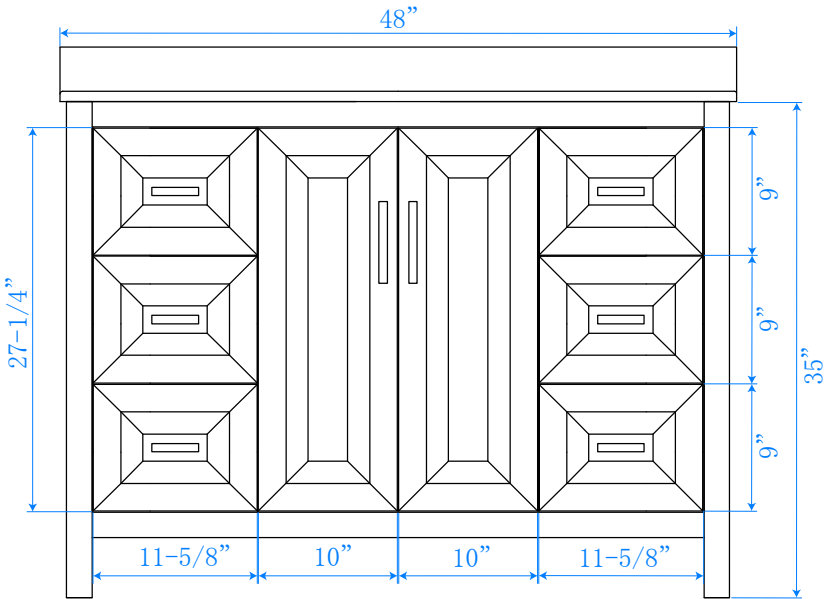

WYNDHAM COLLECTION

TOP VIEW OF VANITY CABINET

Note: All Measurements are $\pm 1/4"$

WC-2525-48

WYNDHAM COLLECTION

Side splash is reversible.
Note: All Measurements are $\pm 1/4''$.

WC-VCA-48-SGL-TOP