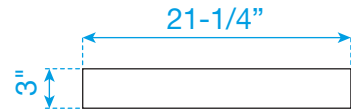

WYNDHAM COLLECTION

TOP VIEW OF VANITY CABINET

Note: All Measurements are $\pm 1/4"$

WC-2525-48

WYNDHAM COLLECTION

Side splash is reversible.
Note: All Measurements are $\pm 1/4''$.

WC-VCA-48-SGL-TOP