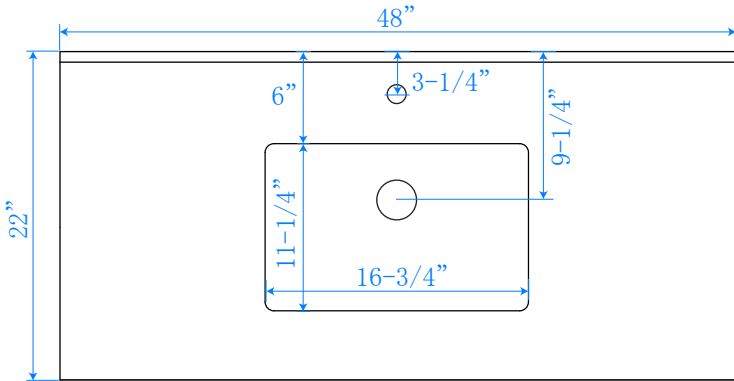

WYNDHAM COLLECTION

TOP VIEW OF VANITY CABINET

Note: All Measurements are $\pm 1/4"$

WC-2525-48

WYNDHAM COLLECTION

Side splash is reversible.
Note: All Measurements are $\pm 1/4''$.

WC-VCA-48-SGL-TOP