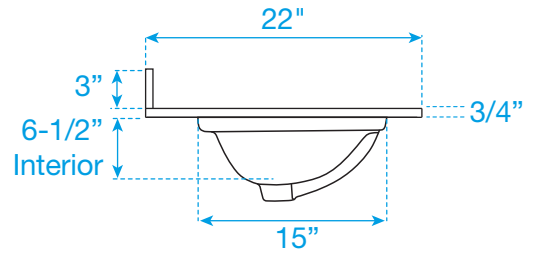

WYNDHAM COLLECTION

TOP VIEW OF VANITY CABINET

Note: All Measurements are $\pm 1/4"$

WC-2525-48

WYNDHAM COLLECTION

Side splash is reversible.
Note: All Measurements are $\pm 1/4''$.

WC-VCA-48-SGL-TOP