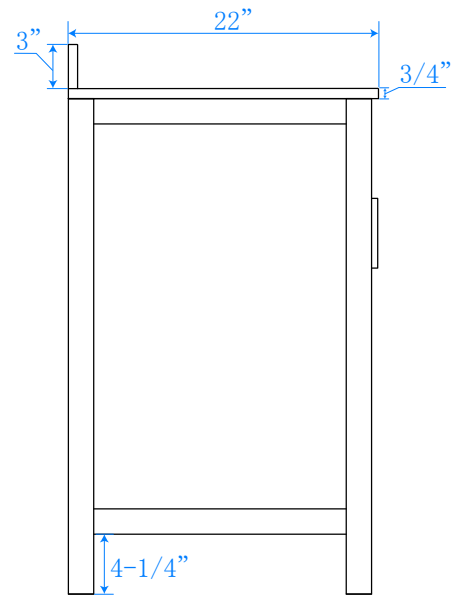

WYNDHAM COLLECTION

TOP VIEW OF VANITY CABINET

Note: All Measurements are $\pm 1/4"$

WC-2525-48

WYNDHAM COLLECTION

Side splash is reversible.
Note: All Measurements are $\pm 1/4''$.

WC-VCA-48-SGL-TOP