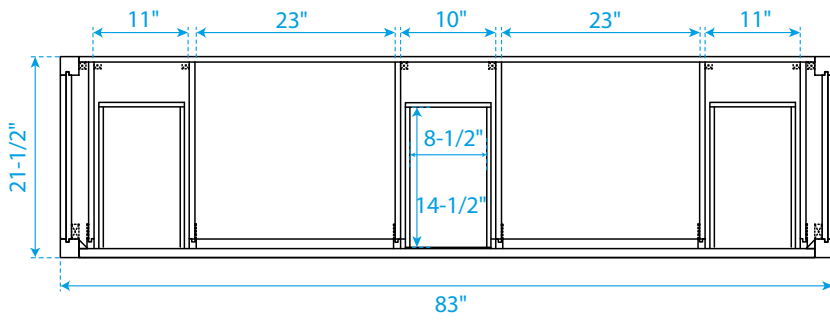

# WYNDHAM COLLECTION

TOP VIEW OF VANITY CABINET

\*Note: Due to high probability of breakage, the backsplash comes in two pieces, cut from the same piece. All measurements are  $\pm 1/4"$ .

WC-2424-84-DBL

# WYNDHAM COLLECTION

Side splash is reversible.  
 Note: Due to high probability of breakage, the backsplash comes in two pieces, cut from the same piece. All measurements are  $\pm 1/4"$ .

WC-VCA-84-DBL-TOP