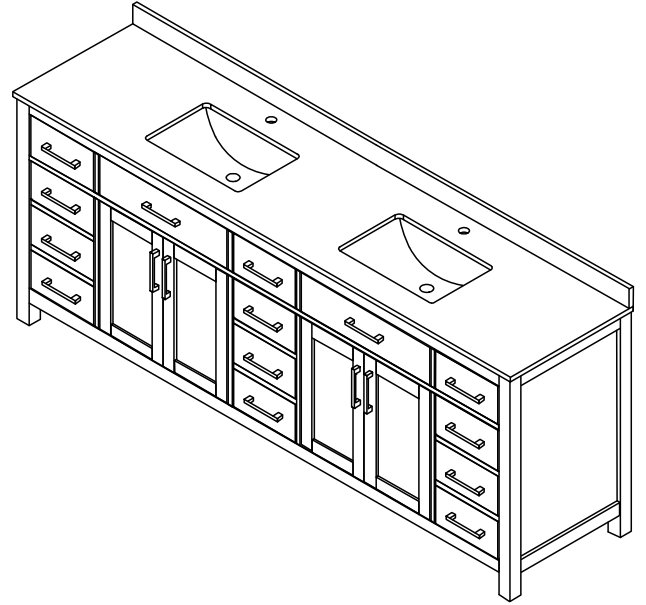

# WYNDHAM COLLECTION

TOP VIEW OF VANITY CABINET

\*Note: Due to high probability of breakage, the backsplash comes in two pieces, cut from the same piece. All measurements are  $\pm 1/4"$ .

WC-2424-84-DBL

# WYNDHAM COLLECTION

Side splash is reversible.  
 Note: Due to high probability of breakage, the backsplash comes in two pieces, cut from the same piece. All measurements are  $\pm 1/4"$ .

WC-VCA-84-DBL-TOP