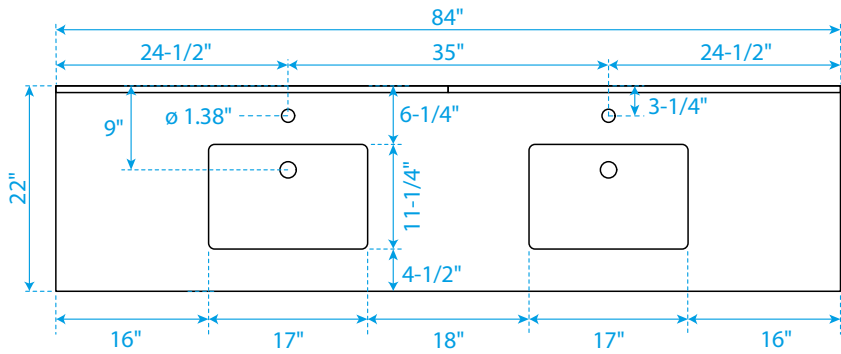

# WYNDHAM COLLECTION

TOP VIEW OF VANITY CABINET

\*Note: Due to high probability of breakage, the backsplash comes in two pieces, cut from the same piece. All measurements are  $\pm 1/4"$ .

WC-2424-84-DBL

# WYNDHAM COLLECTION

Side splash is reversible.  
 Note: Due to high probability of breakage, the backsplash comes in two pieces, cut from the same piece. All measurements are  $\pm 1/4"$ .

WC-VCA-84-DBL-TOP