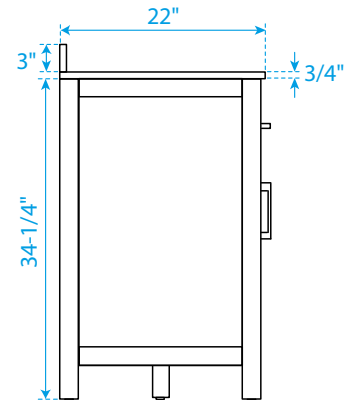

# WYNDHAM COLLECTION

TOP VIEW OF VANITY CABINET

\*Note: Due to high probability of breakage, the backsplash comes in two pieces, cut from the same piece. All measurements are  $\pm 1/4"$ .

WC-2424-84-DBL

# WYNDHAM COLLECTION

Side splash is reversible.  
 Note: Due to high probability of breakage, the backsplash comes in two pieces, cut from the same piece. All measurements are  $\pm 1/4"$ .

WC-VCA-84-DBL-TOP