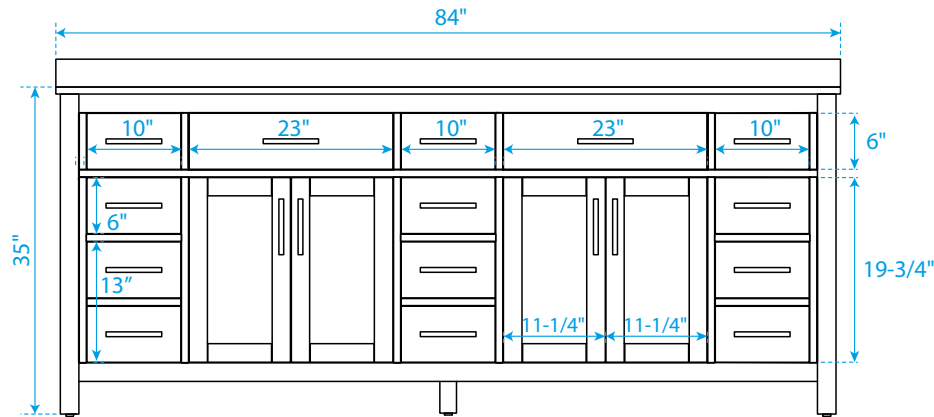

# WYNDHAM COLLECTION

TOP VIEW OF VANITY CABINET

\*Note: Due to high probability of breakage, the backsplash comes in two pieces, cut from the same piece. All measurements are  $\pm 1/4"$ .

WC-2424-84-DBL

# WYNDHAM COLLECTION

Side splash is reversible.  
 Note: Due to high probability of breakage, the backsplash comes in two pieces, cut from the same piece. All measurements are  $\pm 1/4"$ .

WC-VCA-84-DBL-TOP