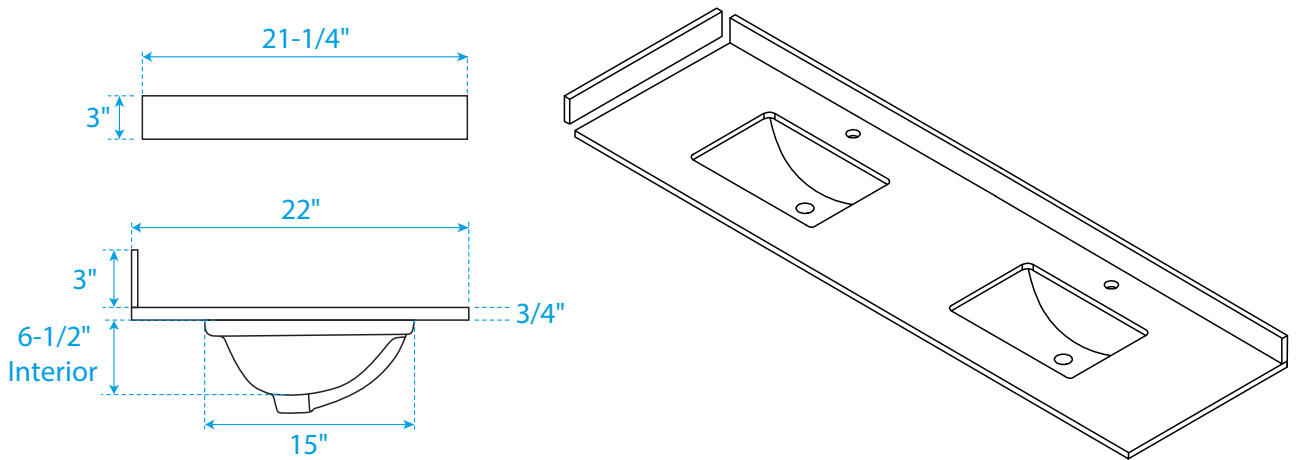

# WYNDHAM COLLECTION

TOP VIEW OF VANITY CABINET

\*Note: Due to high probability of breakage, the backsplash comes in two pieces, cut from the same piece. All measurements are  $\pm 1/4"$ .

WC-2424-84-DBL

# WYNDHAM COLLECTION

Side splash is reversible.  
 Note: Due to high probability of breakage, the backsplash comes in two pieces, cut from the same piece. All measurements are  $\pm 1/4"$ .

WC-VCA-84-DBL-TOP