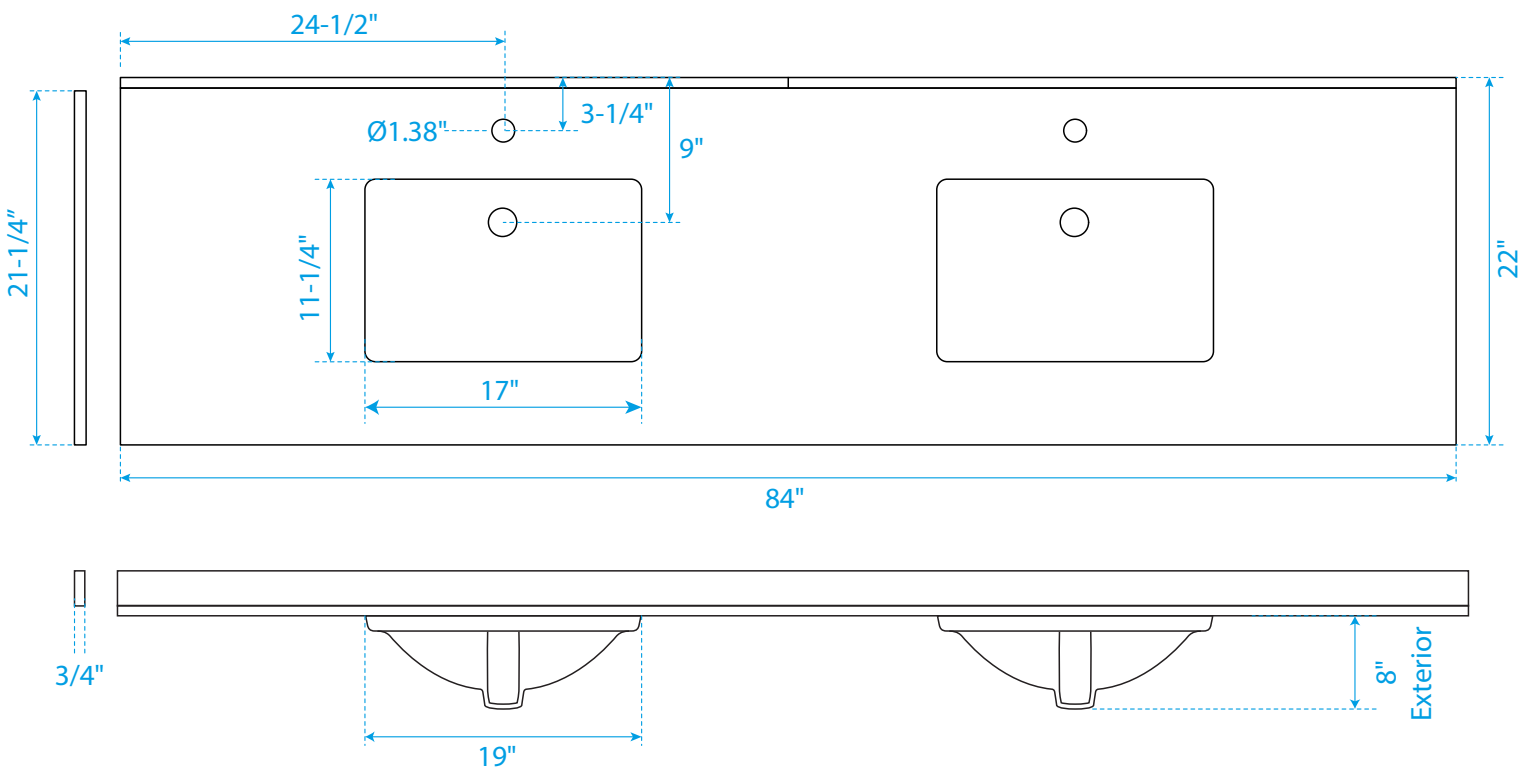

# WYNDHAM COLLECTION

TOP VIEW OF VANITY CABINET

\*Note: Due to high probability of breakage, the backsplash comes in two pieces, cut from the same piece. All measurements are  $\pm 1/4"$ .

WC-2424-84-DBL

# WYNDHAM COLLECTION

Side splash is reversible.  
 Note: Due to high probability of breakage, the backsplash comes in two pieces, cut from the same piece. All measurements are  $\pm 1/4"$ .

WC-VCA-84-DBL-TOP