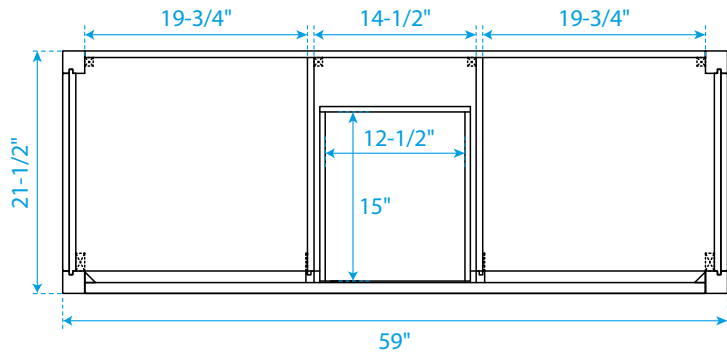

WYNDHAM COLLECTION

TOP VIEW OF VANITY CABINET

*Note: Due to high probability of breakage, the backsplash comes in two pieces, cut from the same piece. All measurements are $\pm 1/4$ ".

WC-2424-60-DBL

WYNDHAM COLLECTION

Side splash is reversible.

Note: Due to high probability of breakage, the backsplash comes in two pieces, cut from the same piece. All measurements are $\pm 1/4"$.

WC-VCA-60-DBL-TOP