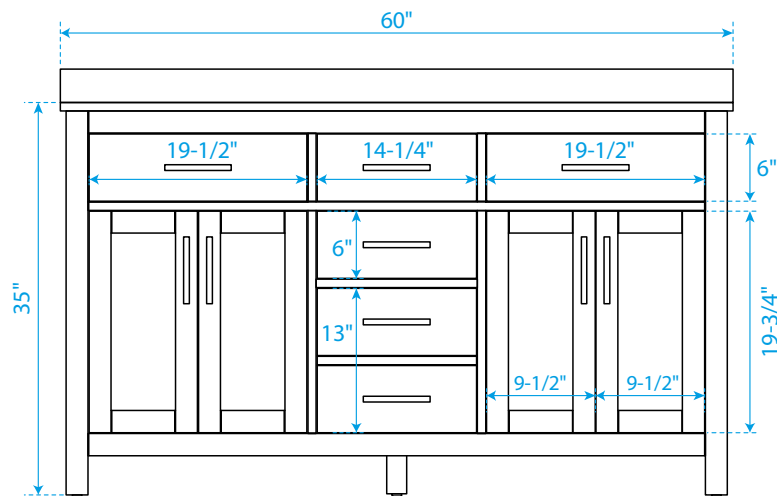

WYNDHAM COLLECTION

TOP VIEW OF VANITY CABINET

*Note: Due to high probability of breakage, the backsplash comes in two pieces, cut from the same piece. All measurements are $\pm 1/4$ ".

WC-2424-60-DBL

WYNDHAM COLLECTION

Side splash is reversible.

Note: Due to high probability of breakage, the backsplash comes in two pieces, cut from the same piece. All measurements are $\pm 1/4"$.

WC-VCA-60-DBL-TOP