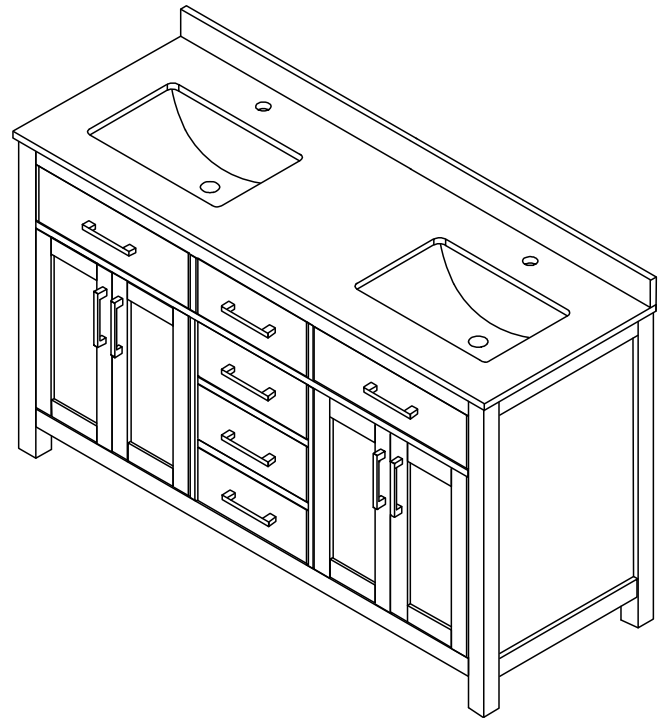

WYNDHAM COLLECTION

TOP VIEW OF VANITY CABINET

*Note: Due to high probability of breakage, the backsplash comes in two pieces, cut from the same piece. All measurements are $\pm 1/4$ ".

WC-2424-60-DBL

WYNDHAM COLLECTION

Side splash is reversible.

Note: Due to high probability of breakage, the backsplash comes in two pieces, cut from the same piece. All measurements are $\pm 1/4"$.

WC-VCA-60-DBL-TOP