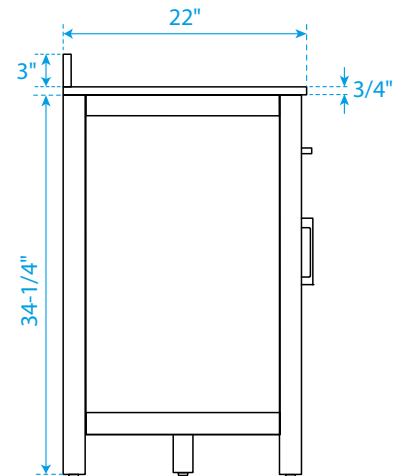

WYNDHAM COLLECTION

TOP VIEW OF VANITY CABINET

*Note: Due to high probability of breakage, the backsplash comes in two pieces, cut from the same piece. All measurements are $\pm 1/4$ ".

WC-2424-60-DBL

WYNDHAM COLLECTION

Side splash is reversible.

Note: Due to high probability of breakage, the backsplash comes in two pieces, cut from the same piece. All measurements are $\pm 1/4"$.

WC-VCA-60-DBL-TOP