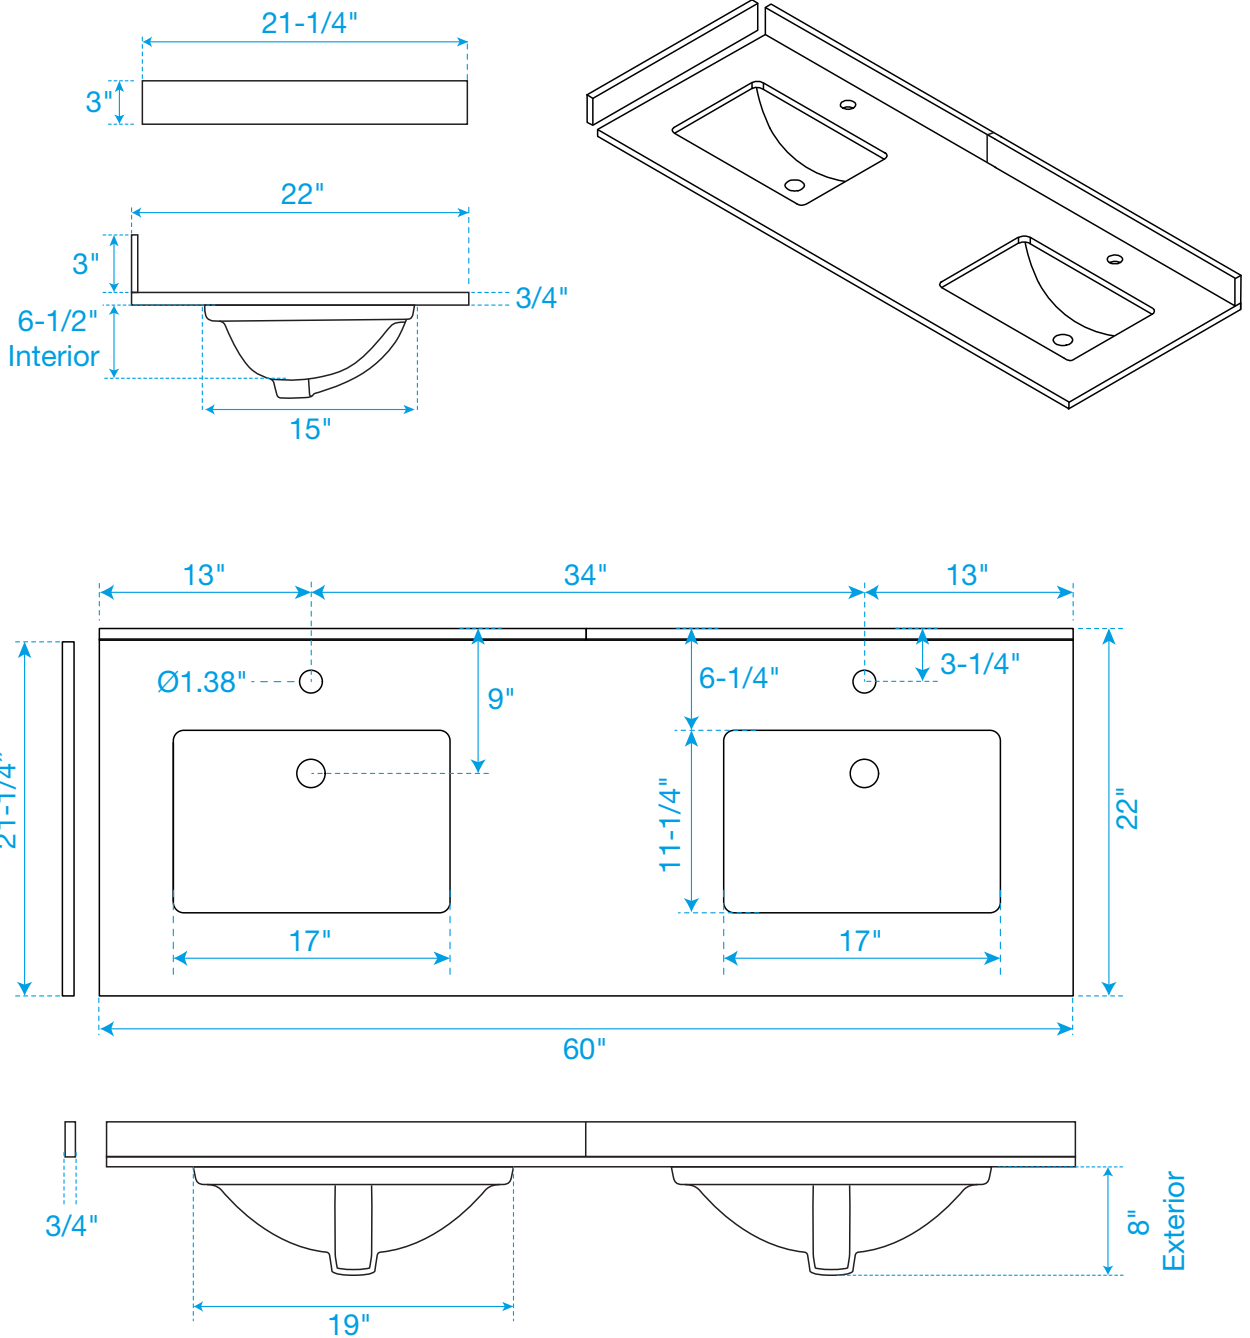

WYNDHAM COLLECTION

TOP VIEW OF VANITY CABINET

*Note: Due to high probability of breakage, the backsplash comes in two pieces, cut from the same piece. All measurements are $\pm 1/4$ ".

WC-2424-60-DBL

WYNDHAM COLLECTION

Side splash is reversible.

Note: Due to high probability of breakage, the backsplash comes in two pieces, cut from the same piece. All measurements are $\pm 1/4"$.

WC-VCA-60-DBL-TOP