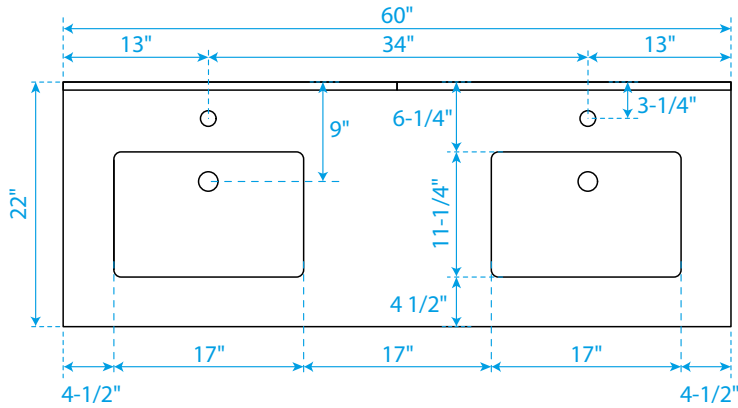

WYNDHAM COLLECTION

TOP VIEW OF VANITY CABINET

*Note: Due to high probability of breakage, the backsplash comes in two pieces, cut from the same piece. All measurements are $\pm 1/4$ ".

WC-2424-60-DBL

WYNDHAM COLLECTION

Side splash is reversible.

Note: Due to high probability of breakage, the backsplash comes in two pieces, cut from the same piece. All measurements are $\pm 1/4"$.

WC-VCA-60-DBL-TOP