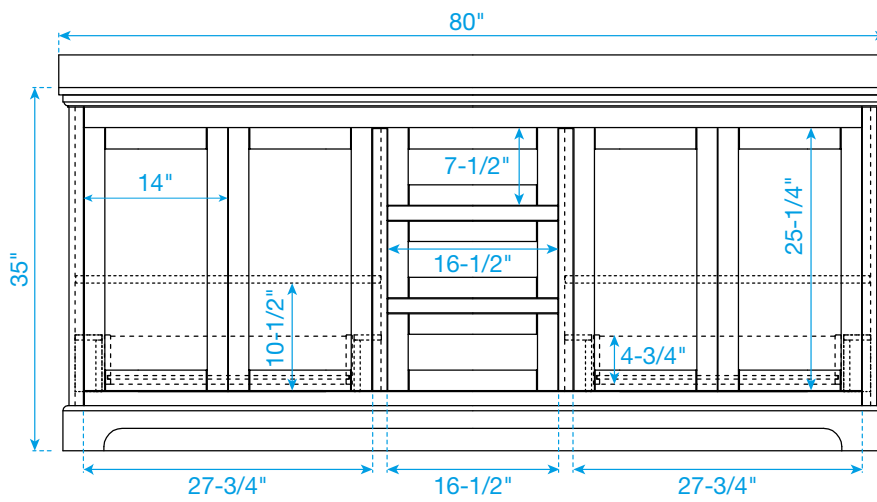

WYNDHAM COLLECTION

TOP VIEW OF VANITY CABINET

Note: Due to high probability of breakage, the backsplash comes in two pieces, cut from the same piece. All Measurements are $\pm 1/4$ ".

WC-2323-80-DBL

WYNDHAM COLLECTION

Side splash is reversible.

Note: Due to high probability of breakage, the backsplash comes in two pieces, cut from the same piece. All measurements are $\pm 1/4"$.

WC-VCA-80-DBL-TOP