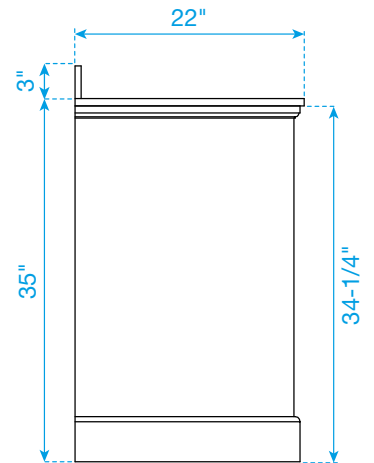

WYNDHAM COLLECTION

TOP VIEW OF VANITY CABINET

Note: Due to high probability of breakage, the backsplash comes in two pieces, cut from the same piece. All Measurements are $\pm 1/4$ ".

WC-2323-80-DBL

WYNDHAM COLLECTION

Side splash is reversible.

Note: Due to high probability of breakage, the backsplash comes in two pieces, cut from the same piece. All measurements are $\pm 1/4"$.

WC-VCA-80-DBL-TOP