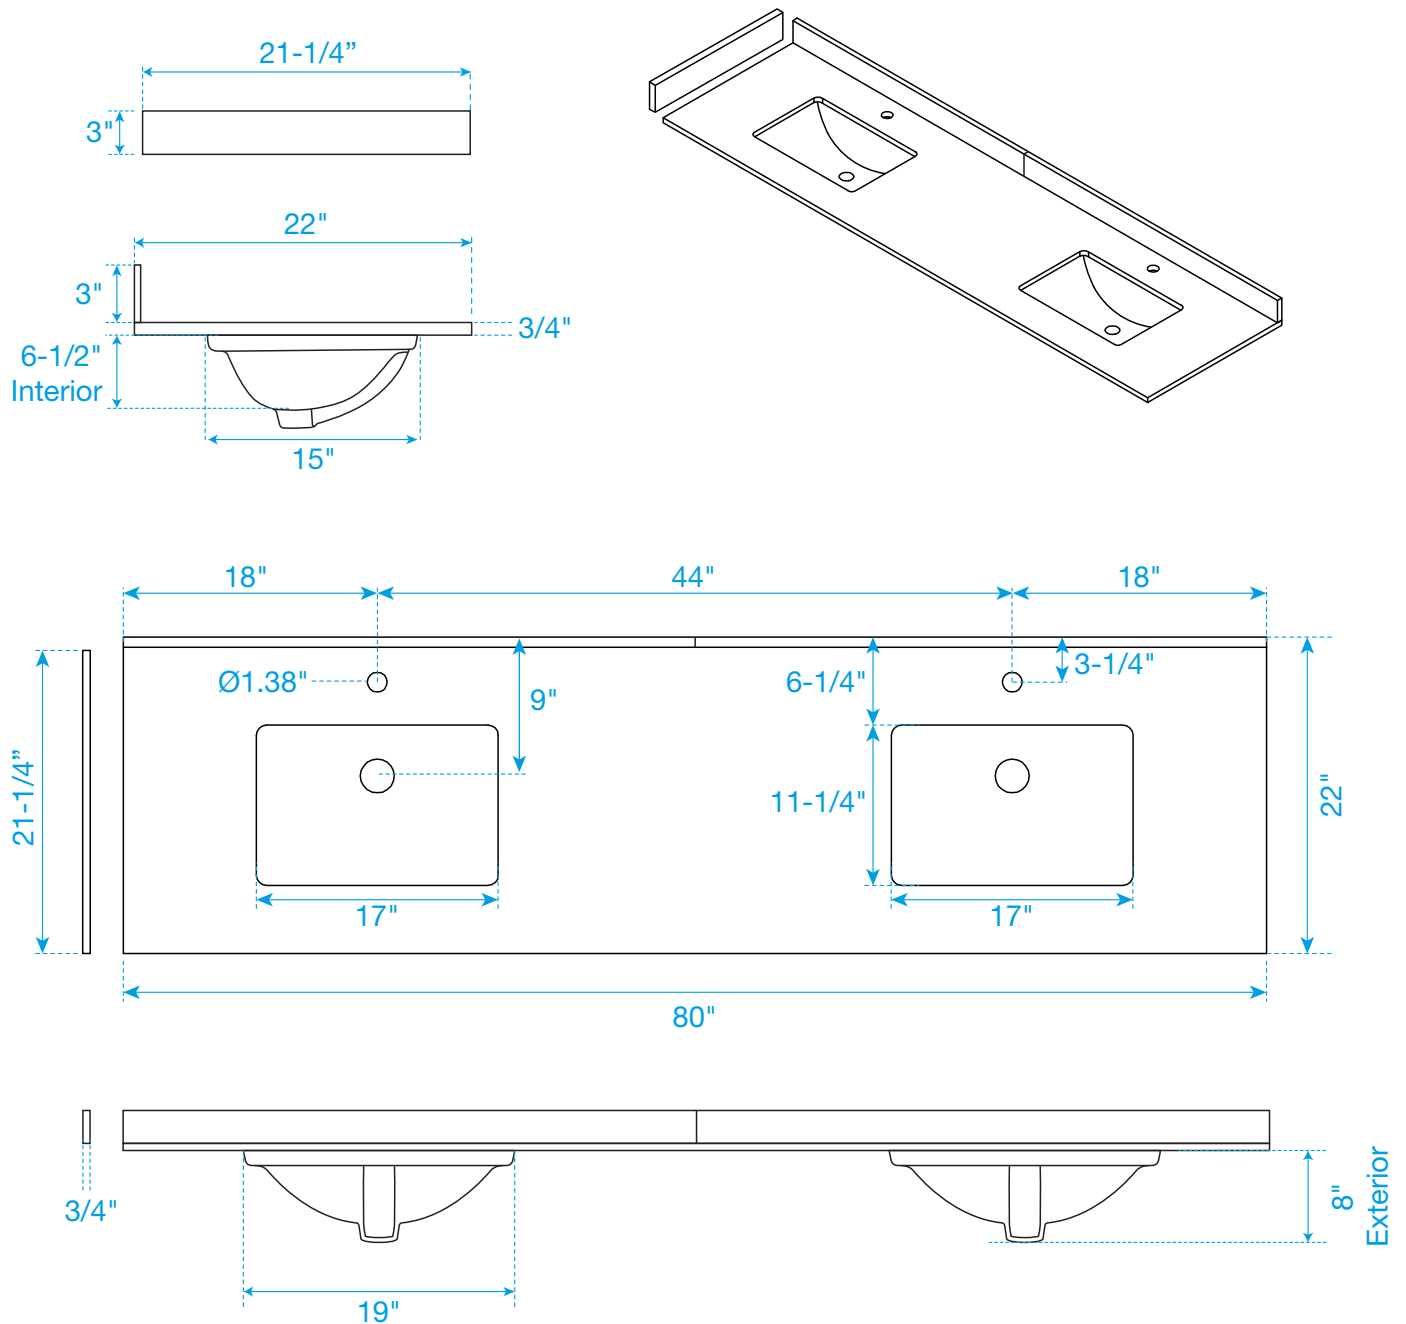

WYNDHAM COLLECTION

TOP VIEW OF VANITY CABINET

Note: Due to high probability of breakage, the backsplash comes in two pieces, cut from the same piece. All Measurements are $\pm 1/4$ ".

WC-2323-80-DBL

WYNDHAM COLLECTION

Side splash is reversible.

Note: Due to high probability of breakage, the backsplash comes in two pieces, cut from the same piece. All measurements are $\pm 1/4"$.

WC-VCA-80-DBL-TOP