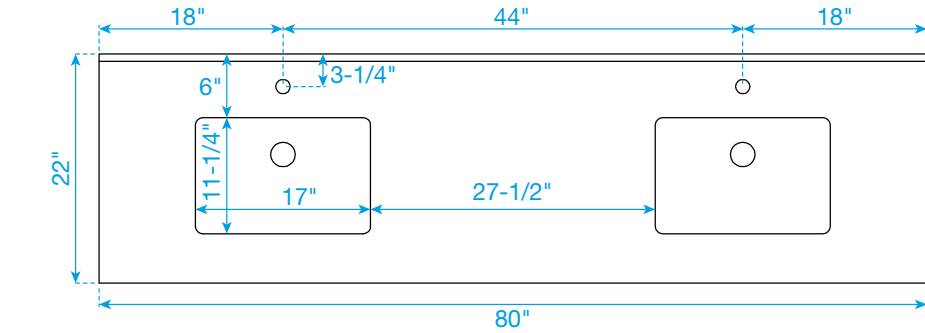

WYNDHAM COLLECTION

TOP VIEW OF VANITY CABINET

Note: Due to high probability of breakage, the backsplash comes in two pieces, cut from the same piece. All Measurements are $\pm 1/4$ ".

WC-2323-80-DBL

WYNDHAM COLLECTION

Side splash is reversible.

Note: Due to high probability of breakage, the backsplash comes in two pieces, cut from the same piece. All measurements are $\pm 1/4"$.

WC-VCA-80-DBL-TOP