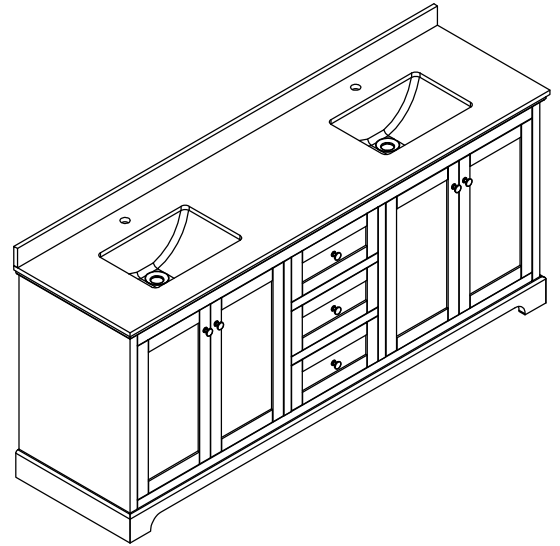

WYNDHAM COLLECTION

TOP VIEW OF VANITY CABINET

Note: Due to high probability of breakage, the backsplash comes in two pieces, cut from the same piece. All Measurements are $\pm 1/4$ ".

WC-2323-80-DBL

WYNDHAM COLLECTION

Side splash is reversible.

Note: Due to high probability of breakage, the backsplash comes in two pieces, cut from the same piece. All measurements are $\pm 1/4"$.

WC-VCA-80-DBL-TOP