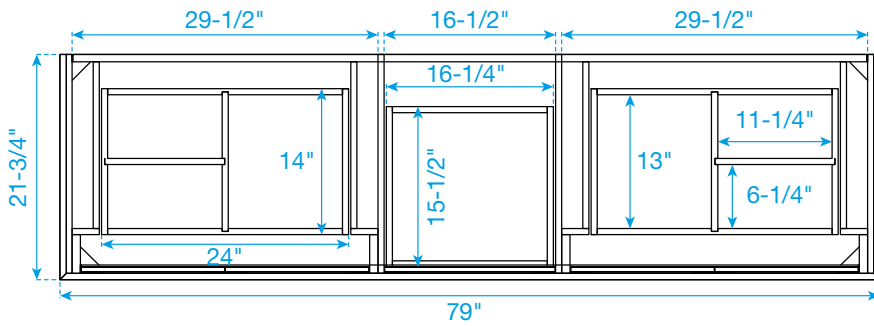

WYNDHAM COLLECTION

TOP VIEW OF VANITY CABINET

Note: Due to high probability of breakage, the backsplash comes in two pieces, cut from the same piece. All Measurements are $\pm 1/4$ ".

WC-2323-80-DBL

WYNDHAM COLLECTION

Side splash is reversible.

Note: Due to high probability of breakage, the backsplash comes in two pieces, cut from the same piece. All measurements are $\pm 1/4"$.

WC-VCA-80-DBL-TOP