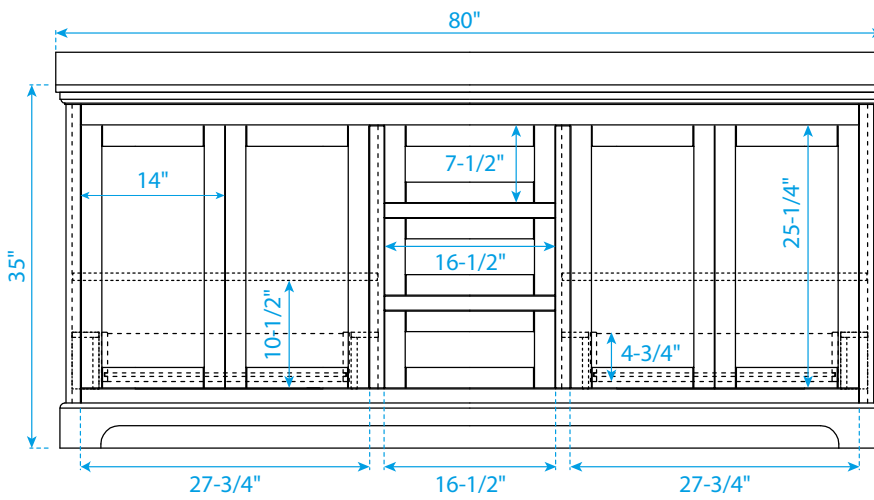

# WYNDHAM COLLECTION

TOP VIEW OF VANITY CABINET

Note: Due to high probability of breakage, the backsplash comes in two pieces, cut from the same piece. All Measurements are  $\pm 1/4$ ".

WC-2323-80-DBL