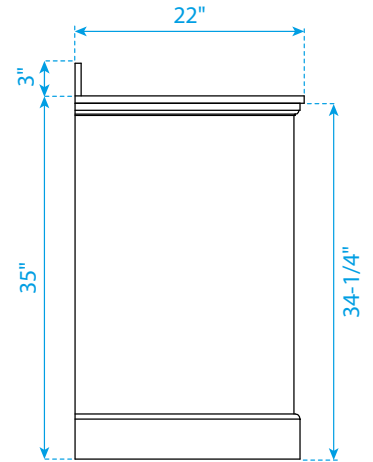

# WYNDHAM COLLECTION

TOP VIEW OF VANITY CABINET

Note: Due to high probability of breakage, the backsplash comes in two pieces, cut from the same piece. All Measurements are  $\pm 1/4$ ".

WC-2323-80-DBL