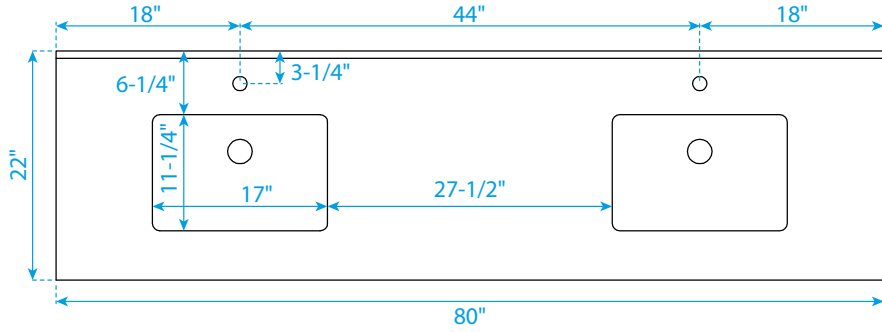

# WYNDHAM COLLECTION

TOP VIEW OF VANITY CABINET

Note: Due to high probability of breakage, the backsplash comes in two pieces, cut from the same piece. All Measurements are  $\pm 1/4$ ".

WC-2323-80-DBL