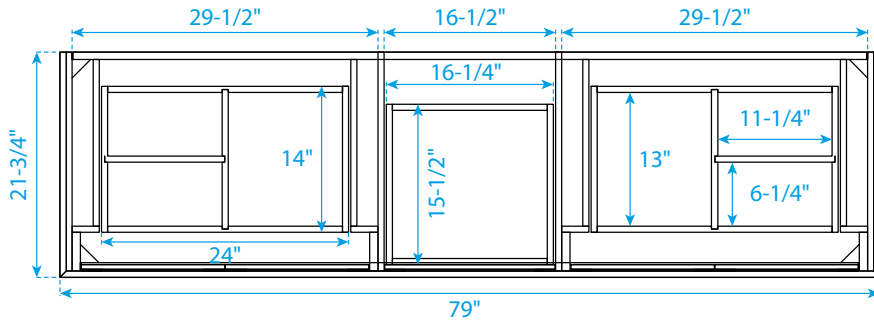

# WYNDHAM COLLECTION

TOP VIEW OF VANITY CABINET

Note: Due to high probability of breakage, the backsplash comes in two pieces, cut from the same piece. All Measurements are  $\pm 1/4$ ".

WC-2323-80-DBL