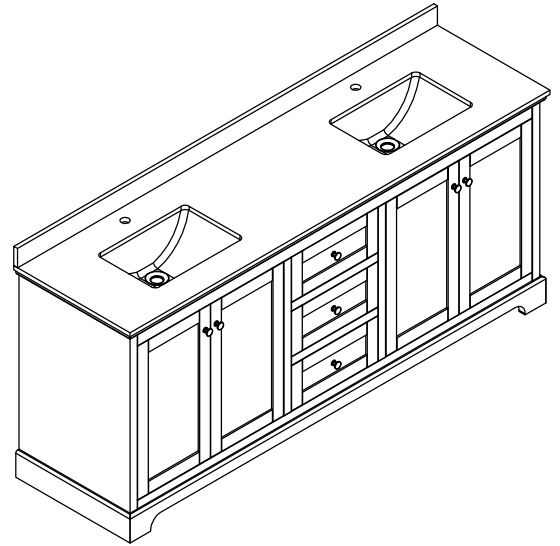

# WYNDHAM COLLECTION

TOP VIEW OF VANITY CABINET

Note: Due to high probability of breakage, the backsplash comes in two pieces, cut from the same piece. All Measurements are  $\pm 1/4$ ".

WC-2323-80-DBL