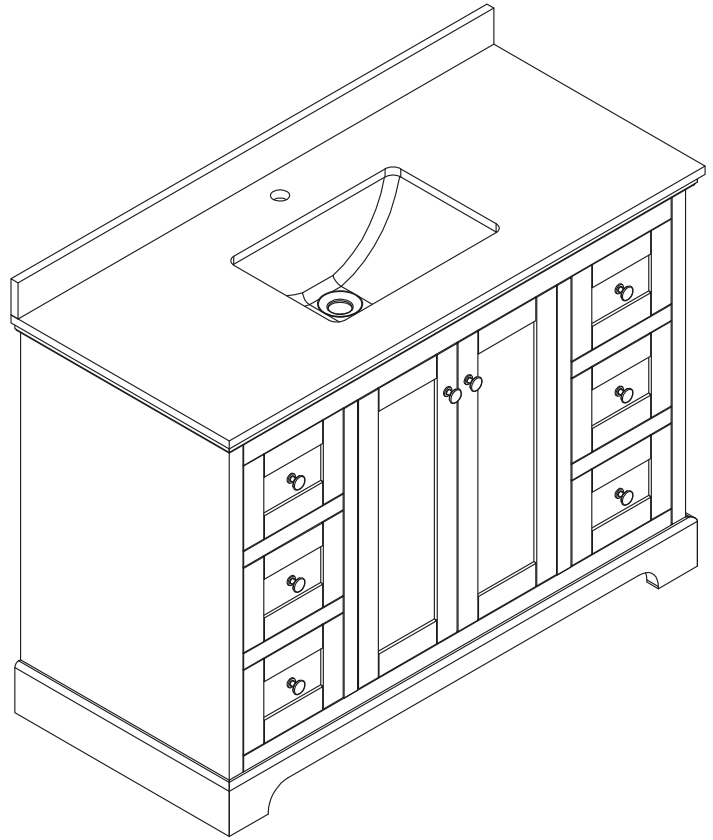

WYNDHAM COLLECTION

*Note: Due to high probability of breakage, the backsplash comes in two pieces, cut from the same piece. All measurements are $\pm 1/4"$.

WC-2323-48