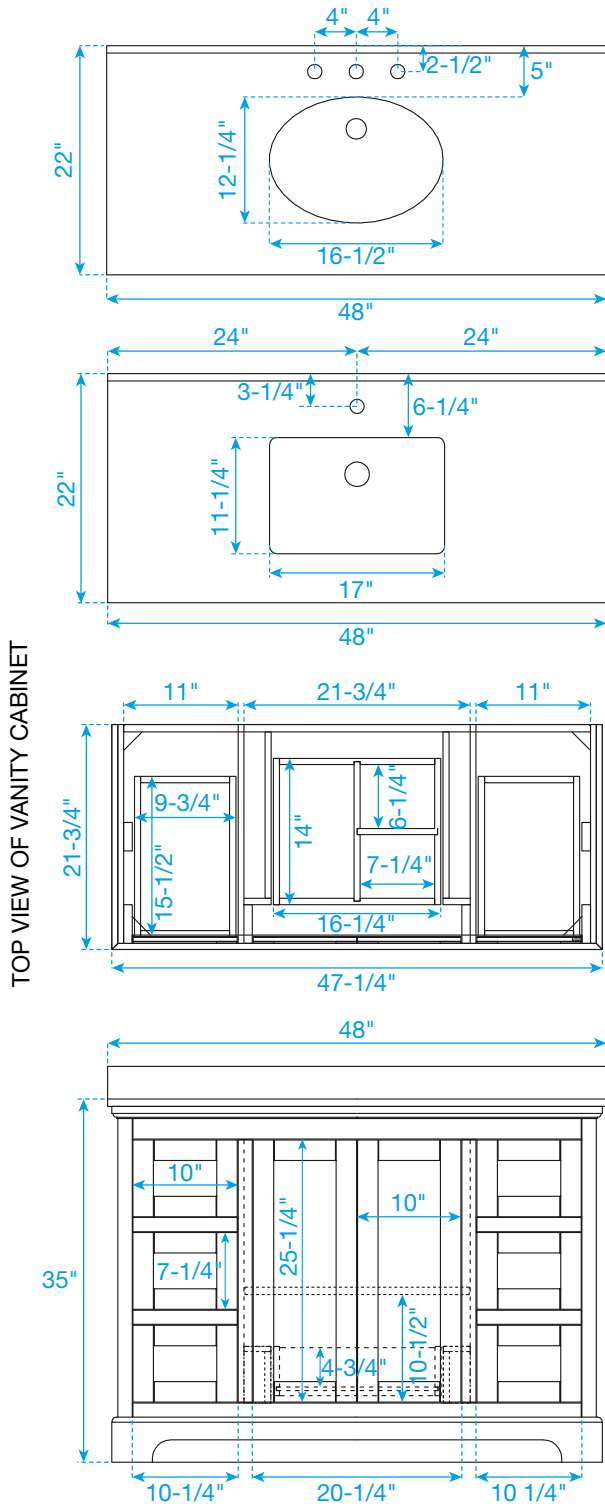

WYNDHAM COLLECTION

*Note: Due to high probability of breakage, the backsplash comes in two pieces, cut from the same piece. All measurements are $\pm 1/4"$.

WC-2323-48