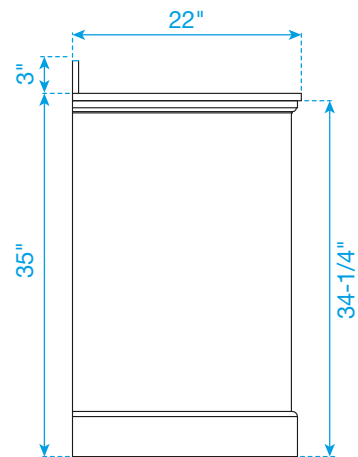

WYNDHAM COLLECTION

*Note: Due to high probability of breakage, the backsplash comes in two pieces, cut from the same piece. All measurements are $\pm 1/4"$.

WC-2323-48