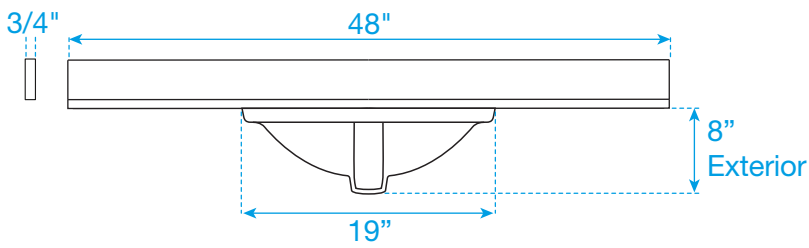

WYNDHAM COLLECTION

TOP VIEW OF VANITY CABINET

Note: All Measurements are $\pm 1/4"$.

WC-2323-48

WYNDHAM COLLECTION

Side splash is reversible.
Note: All Measurements are $\pm 1/4''$.

WC-VCA-48-SGL-TOP