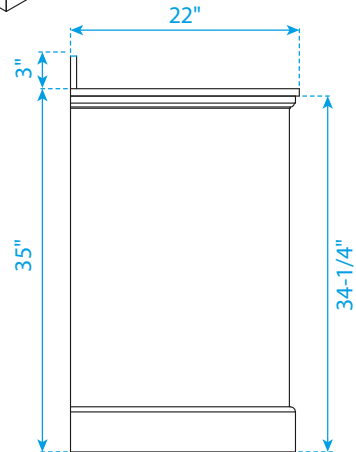

WYNDHAM COLLECTION

TOP VIEW OF VANITY CABINET

Note: All Measurements are $\pm 1/4"$.

WC-2323-48

WYNDHAM COLLECTION

Side splash is reversible.
Note: All Measurements are $\pm 1/4''$.

WC-VCA-48-SGL-TOP