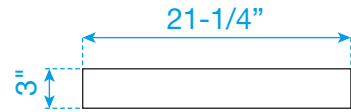

WYNDHAM COLLECTION

TOP VIEW OF VANITY CABINET

Note: All Measurements are $\pm 1/4"$.

WC-2323-48

WYNDHAM COLLECTION

Side splash is reversible.
Note: All Measurements are $\pm 1/4''$.

WC-VCA-48-SGL-TOP