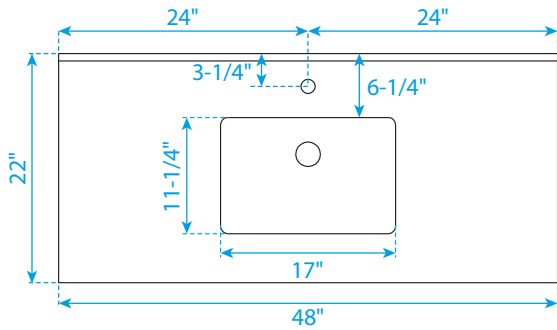

WYNDHAM COLLECTION

TOP VIEW OF VANITY CABINET

Note: All Measurements are $\pm 1/4"$.

WC-2323-48

WYNDHAM COLLECTION

Side splash is reversible.
Note: All Measurements are $\pm 1/4''$.

WC-VCA-48-SGL-TOP