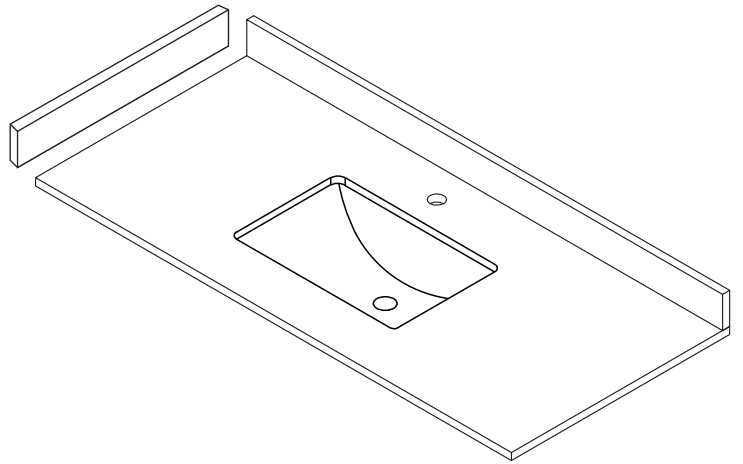

WYNDHAM COLLECTION

TOP VIEW OF VANITY CABINET

Note: All Measurements are $\pm 1/4"$.

WC-2323-48

WYNDHAM COLLECTION

Side splash is reversible.
Note: All Measurements are $\pm 1/4''$.

WC-VCA-48-SGL-TOP