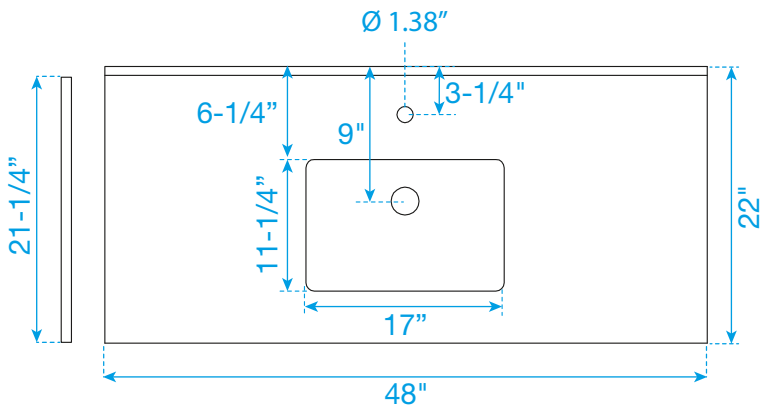

WYNDHAM COLLECTION

TOP VIEW OF VANITY CABINET

Note: All Measurements are $\pm 1/4"$.

WC-2323-48

WYNDHAM COLLECTION

Side splash is reversible.
Note: All Measurements are $\pm 1/4''$.

WC-VCA-48-SGL-TOP