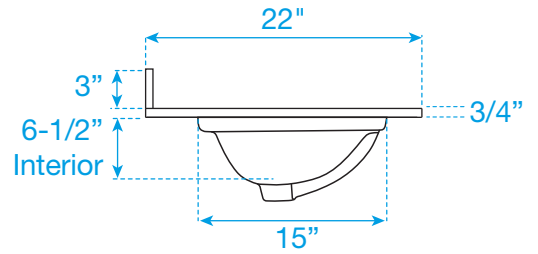

WYNDHAM COLLECTION

TOP VIEW OF VANITY CABINET

Note: All Measurements are $\pm 1/4"$.

WC-2323-48

WYNDHAM COLLECTION

Side splash is reversible.
Note: All Measurements are $\pm 1/4''$.

WC-VCA-48-SGL-TOP