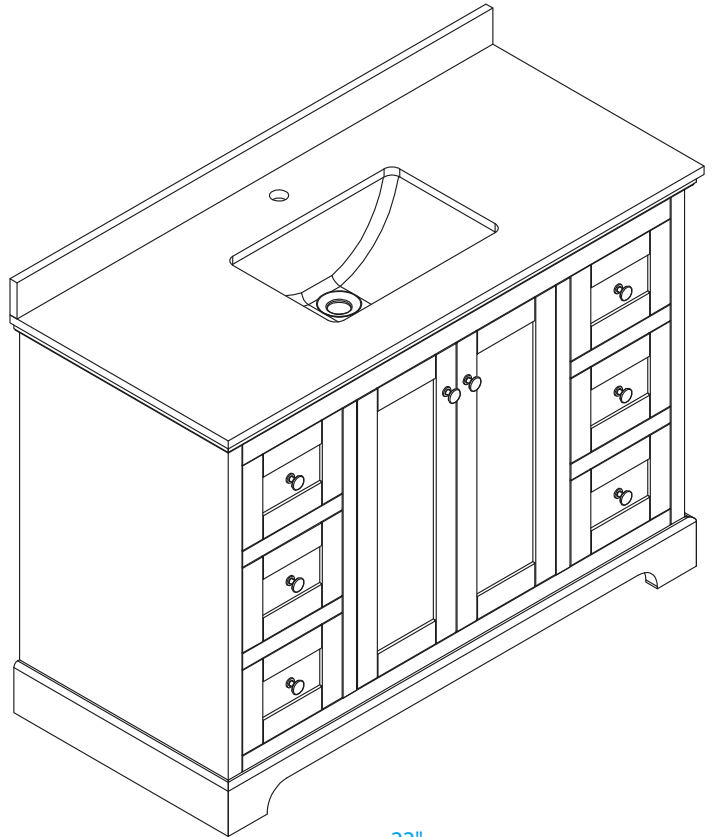

WYNDHAM COLLECTION

TOP VIEW OF VANITY CABINET

Note: All Measurements are $\pm 1/4"$.

WC-2323-48

WYNDHAM COLLECTION

Side splash is reversible.
Note: All Measurements are $\pm 1/4''$.

WC-VCA-48-SGL-TOP