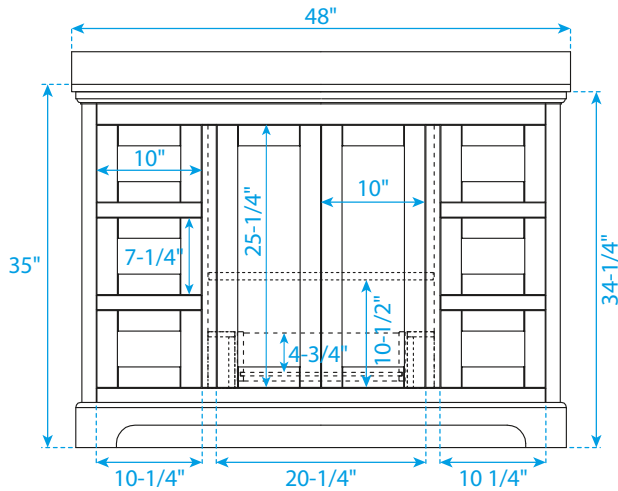

WYNDHAM COLLECTION

TOP VIEW OF VANITY CABINET

Note: All Measurements are $\pm 1/4"$.

WC-2323-48

WYNDHAM COLLECTION

Side splash is reversible.
Note: All Measurements are $\pm 1/4''$.

WC-VCA-48-SGL-TOP