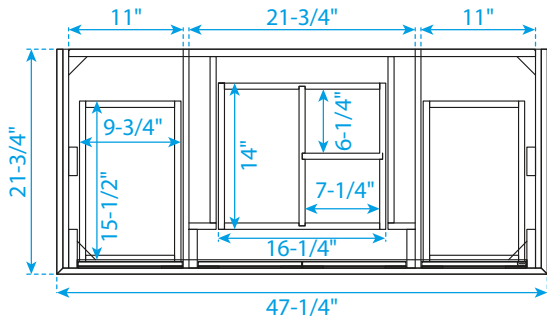

WYNDHAM COLLECTION

TOP VIEW OF VANITY CABINET

Note: All Measurements are $\pm 1/4"$.

WC-2323-48

WYNDHAM COLLECTION

Side splash is reversible.
Note: All Measurements are $\pm 1/4''$.

WC-VCA-48-SGL-TOP