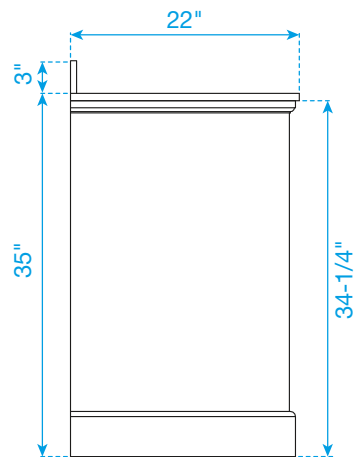

WYNDHAM COLLECTION

TOP VIEW OF VANITY CABINET

Note: All Measurements are $\pm 1/4"$.

WC-2323-48-DBL