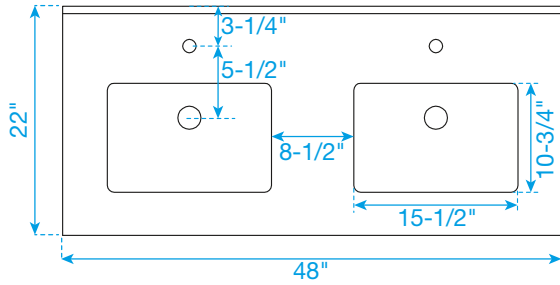

WYNDHAM COLLECTION

TOP VIEW OF VANITY CABINET

Note: All Measurements are $\pm 1/4"$.

WC-2323-48-DBL