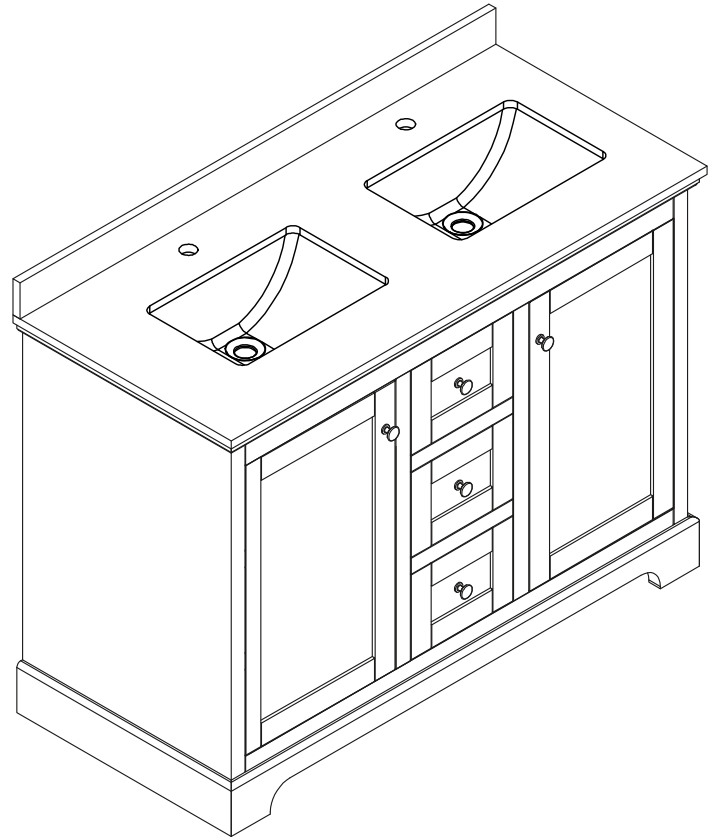

WYNDHAM COLLECTION

TOP VIEW OF VANITY CABINET

Note: All Measurements are $\pm 1/4"$.

WC-2323-48-DBL