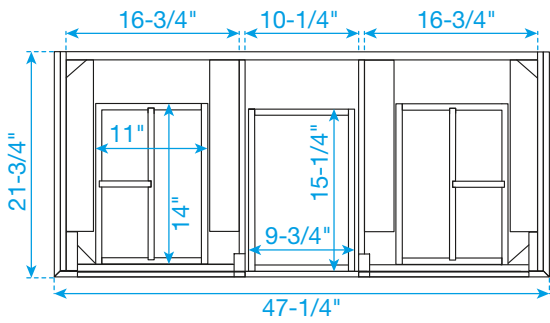

WYNDHAM COLLECTION

TOP VIEW OF VANITY CABINET

Note: All Measurements are $\pm 1/4"$.

WC-2323-48-DBL