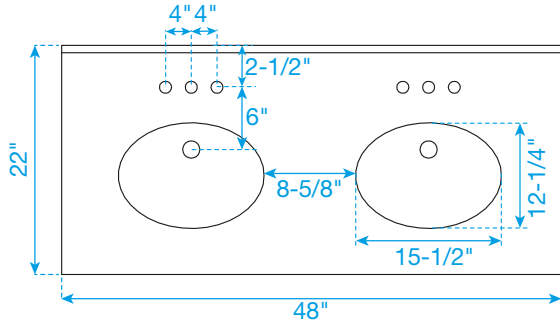

WYNDHAM COLLECTION

TOP VIEW OF VANITY CABINET

Note: All Measurements are $\pm 1/4"$.

WC-2323-48-DBL