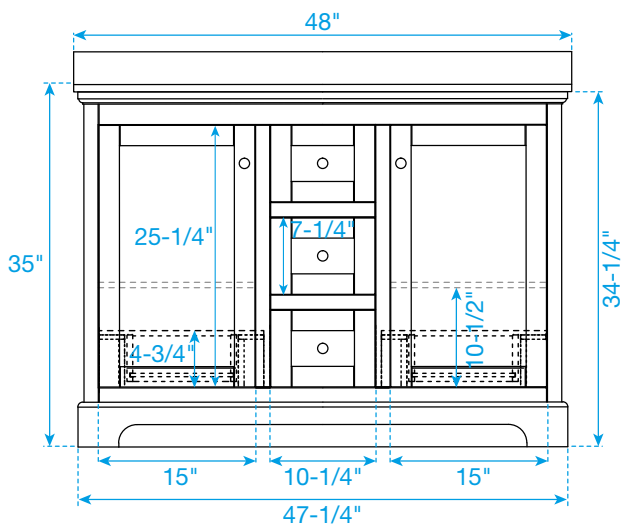

WYNDHAM COLLECTION

TOP VIEW OF VANITY CABINET

Note: All Measurements are $\pm 1/4"$.

WC-2323-48-DBL