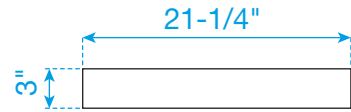

WYNDHAM COLLECTION

TOP VIEW OF VANITY CABINET

Note: All Measurements are $\pm 1/4"$.

WC-2323-48-DBL

WYNDHAM COLLECTION

Side splash is reversible.
Note: All Measurements are $\pm 1/4"$.

WC-VCA-48-DBL-TOP