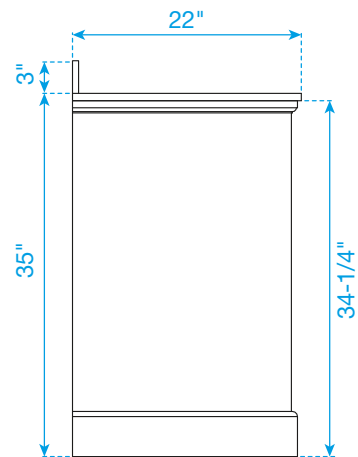

WYNDHAM COLLECTION

TOP VIEW OF VANITY CABINET

Note: All Measurements are $\pm 1/4"$.

WC-2323-48-DBL

WYNDHAM COLLECTION

Side splash is reversible.
Note: All Measurements are $\pm 1/4"$.

WC-VCA-48-DBL-TOP