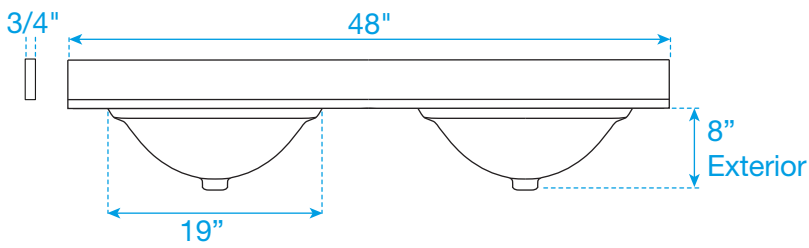

WYNDHAM COLLECTION

TOP VIEW OF VANITY CABINET

Note: All Measurements are $\pm 1/4"$.

WC-2323-48-DBL

WYNDHAM COLLECTION

Side splash is reversible.
Note: All Measurements are $\pm 1/4"$.

WC-VCA-48-DBL-TOP