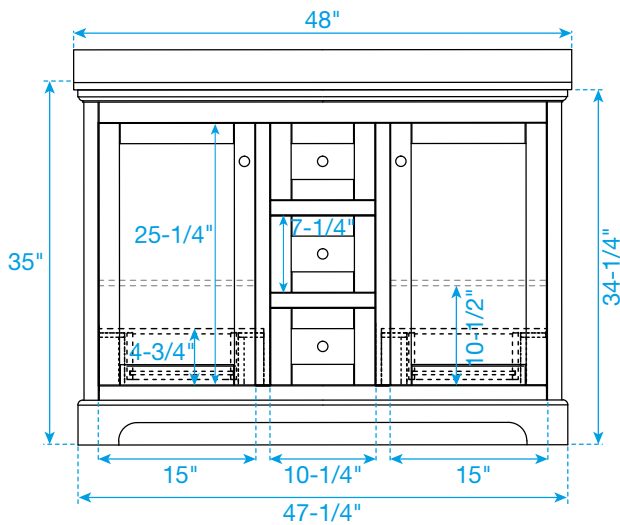

WYNDHAM COLLECTION

TOP VIEW OF VANITY CABINET

Note: All Measurements are $\pm 1/4"$.

WC-2323-48-DBL

WYNDHAM COLLECTION

Side splash is reversible.
Note: All Measurements are $\pm 1/4"$.

WC-VCA-48-DBL-TOP