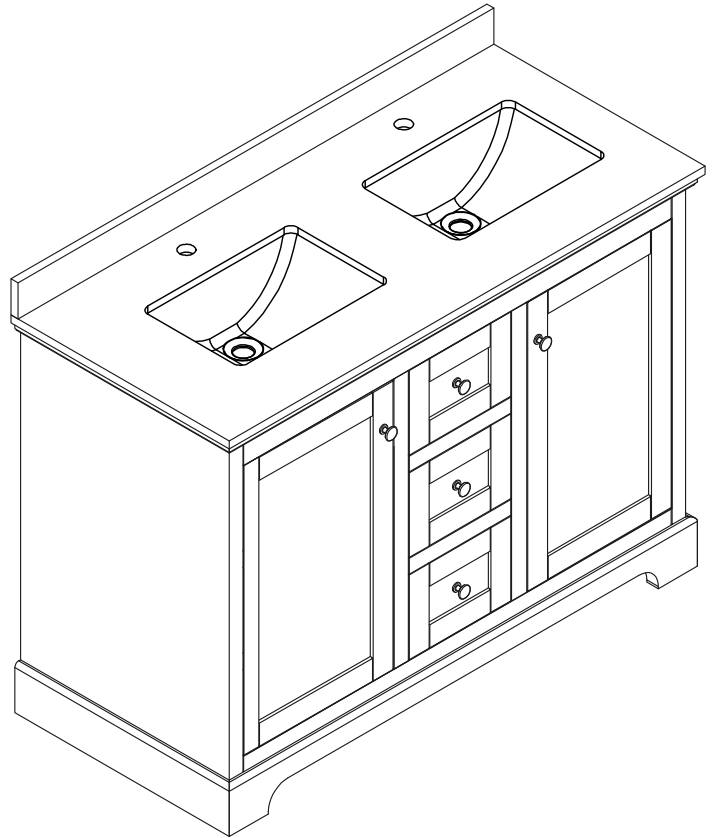

WYNDHAM COLLECTION

TOP VIEW OF VANITY CABINET

Note: All Measurements are $\pm 1/4"$.

WC-2323-48-DBL

WYNDHAM COLLECTION

Side splash is reversible.
Note: All Measurements are $\pm 1/4"$.

WC-VCA-48-DBL-TOP