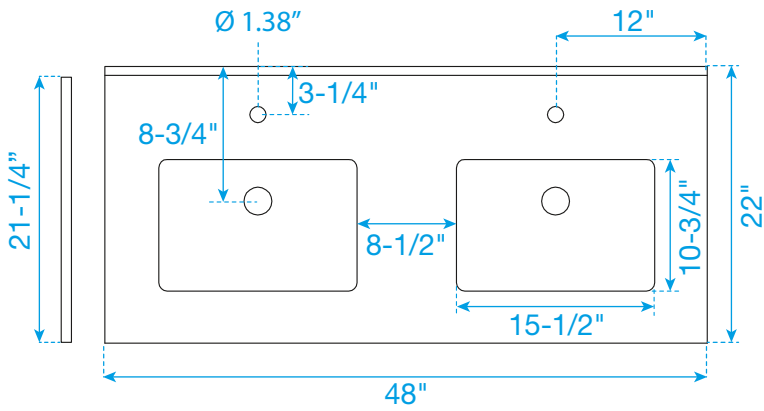

WYNDHAM COLLECTION

TOP VIEW OF VANITY CABINET

Note: All Measurements are $\pm 1/4"$.

WC-2323-48-DBL

WYNDHAM COLLECTION

Side splash is reversible.
Note: All Measurements are $\pm 1/4"$.

WC-VCA-48-DBL-TOP