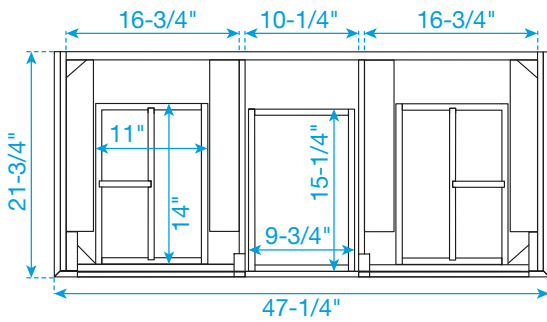

WYNDHAM COLLECTION

TOP VIEW OF VANITY CABINET

Note: All Measurements are $\pm 1/4"$.

WC-2323-48-DBL

WYNDHAM COLLECTION

Side splash is reversible.
Note: All Measurements are $\pm 1/4"$.

WC-VCA-48-DBL-TOP