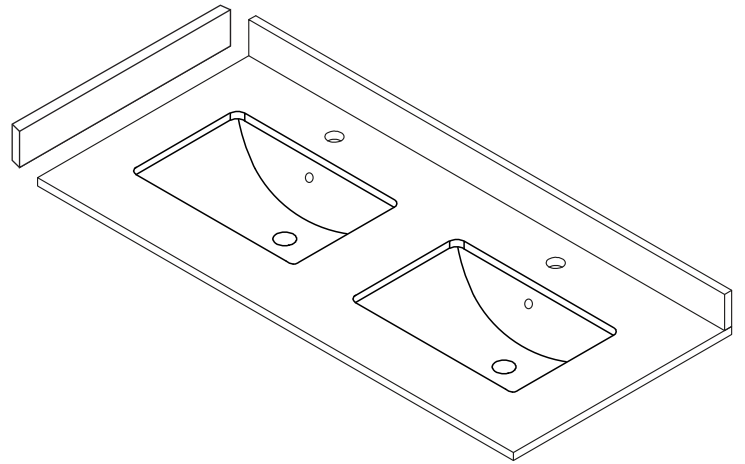

WYNDHAM COLLECTION

TOP VIEW OF VANITY CABINET

Note: All Measurements are $\pm 1/4"$.

WC-2323-48-DBL

WYNDHAM COLLECTION

Side splash is reversible.
Note: All Measurements are $\pm 1/4"$.

WC-VCA-48-DBL-TOP