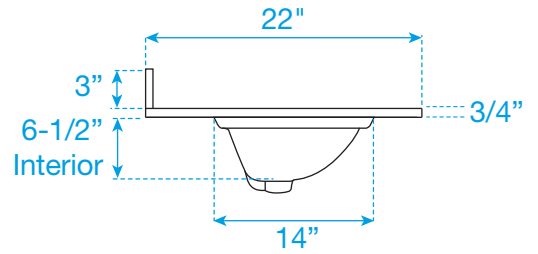

WYNDHAM COLLECTION

TOP VIEW OF VANITY CABINET

Note: All Measurements are $\pm 1/4"$.

WC-2323-48-DBL

WYNDHAM COLLECTION

Side splash is reversible.
Note: All Measurements are $\pm 1/4"$.

WC-VCA-48-DBL-TOP