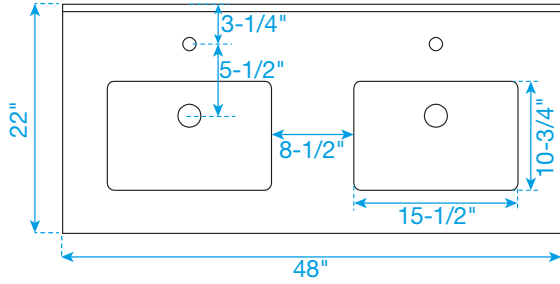

WYNDHAM COLLECTION

TOP VIEW OF VANITY CABINET

Note: All Measurements are $\pm 1/4"$.

WC-2323-48-DBL

WYNDHAM COLLECTION

Side splash is reversible.
Note: All Measurements are $\pm 1/4"$.

WC-VCA-48-DBL-TOP