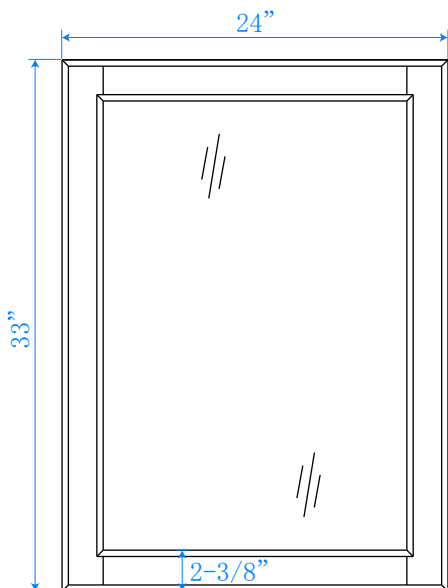

WYNDHAM COLLECTION

*Note: All Measurements are $\pm 1/4"$

WC-2020-M24