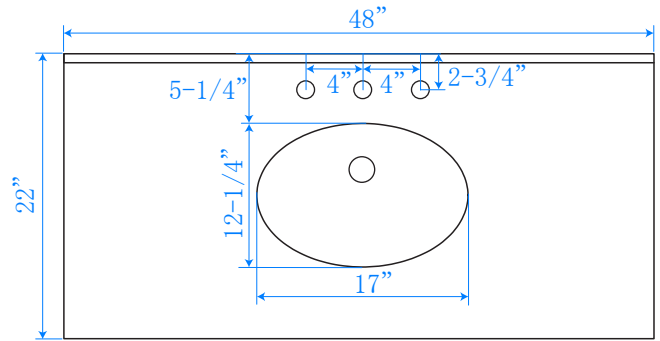

# WYNDHAM COLLECTION

TOP VIEW OF VANITY CABINET

\*Note: Due to high probability of breakage, the backsplash comes in two pieces, cut from the same piece. All measurements are  $\pm 1/4$ ".

WC-2020-48-SGL