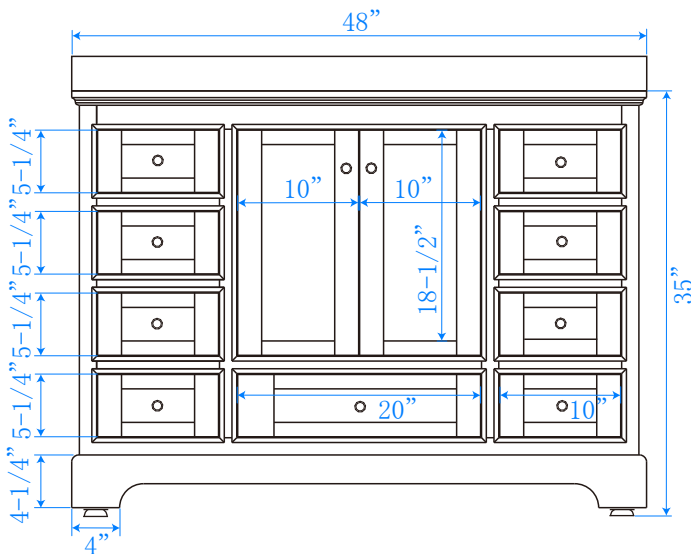

# WYNDHAM COLLECTION

TOP VIEW OF VANITY CABINET

\*Note: Due to high probability of breakage, the backsplash comes in two pieces, cut from the same piece. All measurements are  $\pm 1/4$ ".

WC-2020-48-SGL