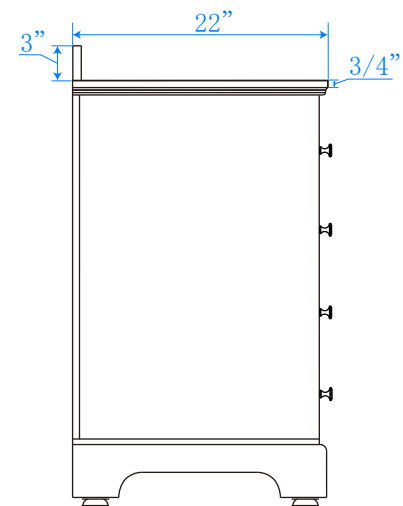

# WYNDHAM COLLECTION

TOP VIEW OF VANITY CABINET

\*Note: Due to high probability of breakage, the backsplash comes in two pieces, cut from the same piece. All measurements are  $\pm 1/4$ ".

WC-2020-48-SGL