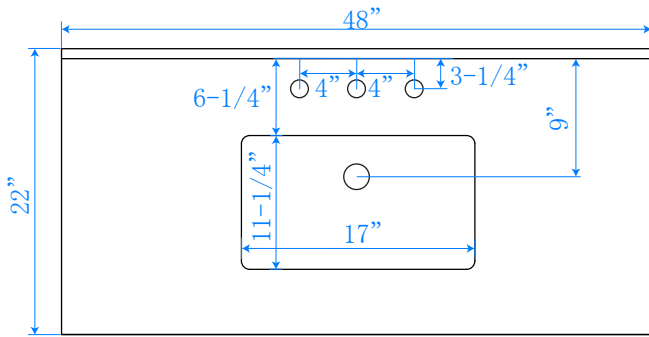

# WYNDHAM COLLECTION

TOP VIEW OF VANITY CABINET

\*Note: Due to high probability of breakage, the backsplash comes in two pieces, cut from the same piece. All measurements are  $\pm 1/4$ ".

WC-2020-48-SGL