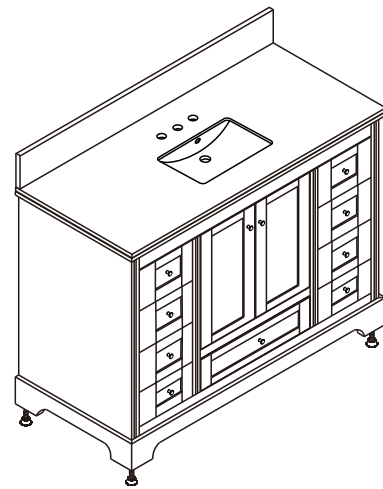

# WYNDHAM COLLECTION

TOP VIEW OF VANITY CABINET

\*Note: Due to high probability of breakage, the backsplash comes in two pieces, cut from the same piece. All measurements are  $\pm 1/4$ ".

WC-2020-48-SGL