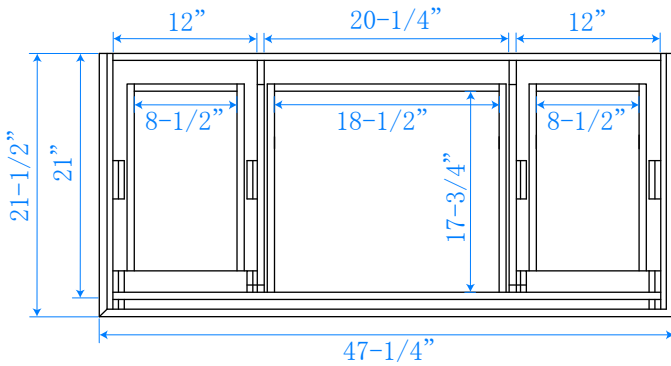

# WYNDHAM COLLECTION

TOP VIEW OF VANITY CABINET

\*Note: Due to high probability of breakage, the backsplash comes in two pieces, cut from the same piece. All measurements are  $\pm 1/4$ ".

WC-2020-48-SGL