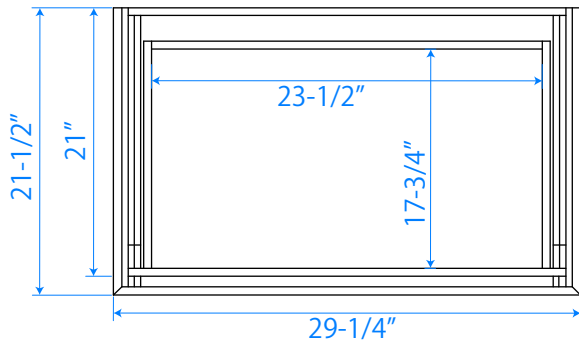

WYNDHAM COLLECTION

TOP VIEW OF VANITY CABINET

*Note: All Measurements are $\pm 1/4$ "

WC-2020-30

WYNDHAM COLLECTION

Side splash is reversible.
Note: All measurements are $\pm 1/4"$.

WC-VCA-30-SGL-TOP