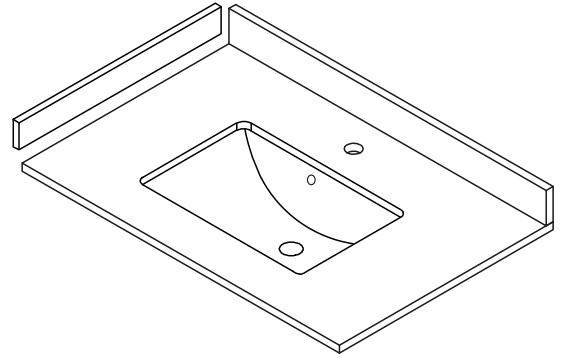

WYNDHAM COLLECTION

TOP VIEW OF VANITY CABINET

*Note: All Measurements are $\pm 1/4$ "

WC-2020-30

WYNDHAM COLLECTION

Side splash is reversible.
Note: All measurements are $\pm 1/4"$.

WC-VCA-30-SGL-TOP