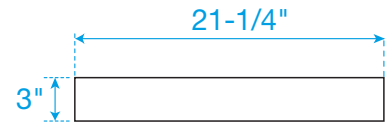

WYNDHAM COLLECTION

TOP VIEW OF VANITY CABINET

*Note: All Measurements are $\pm 1/4$ "

WC-2020-30

WYNDHAM COLLECTION

Side splash is reversible.
Note: All measurements are $\pm 1/4"$.

WC-VCA-30-SGL-TOP