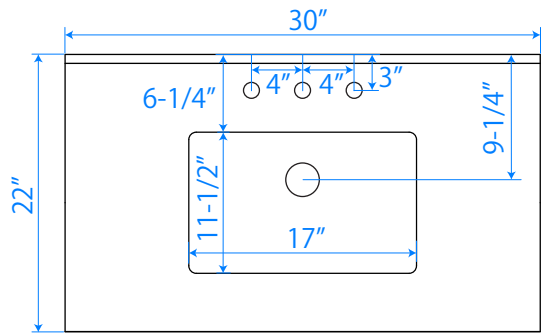

WYNDHAM COLLECTION

TOP VIEW OF VANITY CABINET

*Note: All Measurements are $\pm 1/4$ "

WC-2020-30

WYNDHAM COLLECTION

Side splash is reversible.
Note: All measurements are $\pm 1/4"$.

WC-VCA-30-SGL-TOP