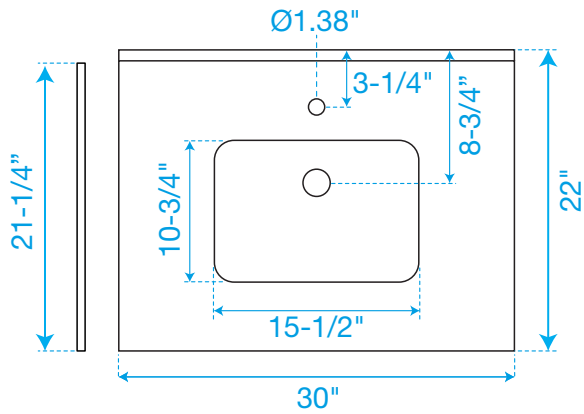

WYNDHAM COLLECTION

TOP VIEW OF VANITY CABINET

*Note: All Measurements are $\pm 1/4$ "

WC-2020-30

WYNDHAM COLLECTION

Side splash is reversible.
Note: All measurements are $\pm 1/4"$.

WC-VCA-30-SGL-TOP