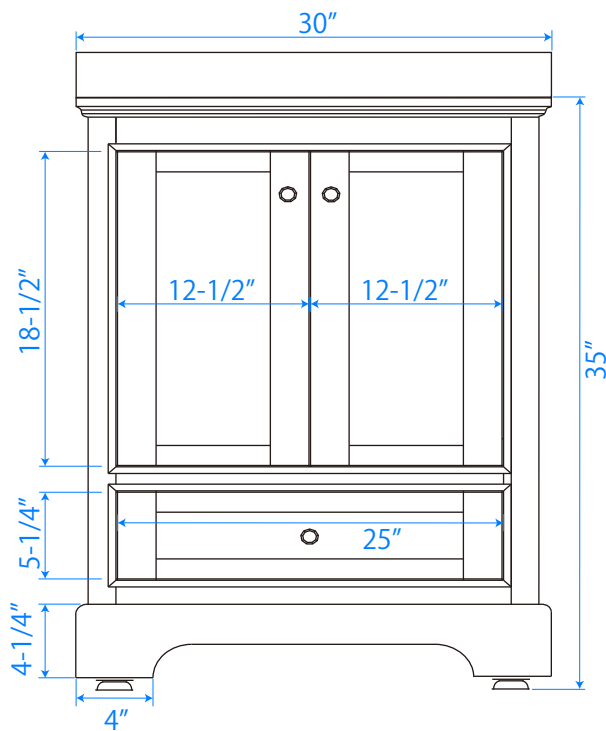

WYNDHAM COLLECTION

TOP VIEW OF VANITY CABINET

*Note: All Measurements are $\pm 1/4$ "

WC-2020-30

WYNDHAM COLLECTION

Side splash is reversible.
Note: All measurements are $\pm 1/4"$.

WC-VCA-30-SGL-TOP