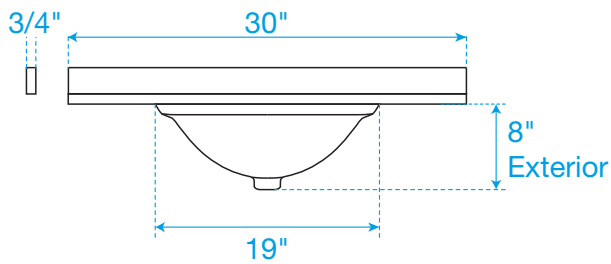

WYNDHAM COLLECTION

TOP VIEW OF VANITY CABINET

*Note: All Measurements are $\pm 1/4$ "

WC-2020-30

WYNDHAM COLLECTION

Side splash is reversible.
Note: All measurements are $\pm 1/4"$.

WC-VCA-30-SGL-TOP