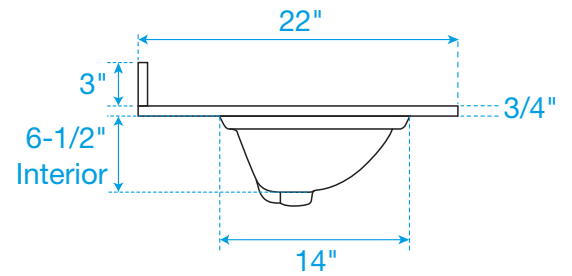

WYNDHAM COLLECTION

TOP VIEW OF VANITY CABINET

*Note: All Measurements are $\pm 1/4$ "

WC-2020-30

WYNDHAM COLLECTION

Side splash is reversible.
Note: All measurements are $\pm 1/4"$.

WC-VCA-30-SGL-TOP