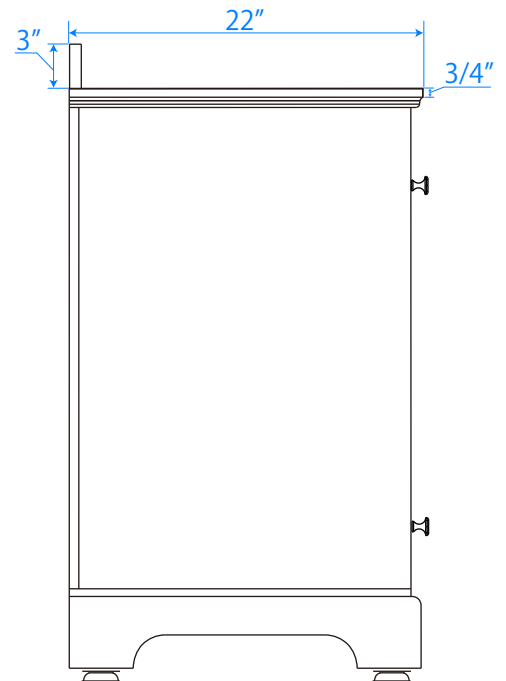

WYNDHAM COLLECTION

TOP VIEW OF VANITY CABINET

*Note: All Measurements are $\pm 1/4$ "

WC-2020-30

WYNDHAM COLLECTION

Side splash is reversible.
Note: All measurements are $\pm 1/4"$.

WC-VCA-30-SGL-TOP