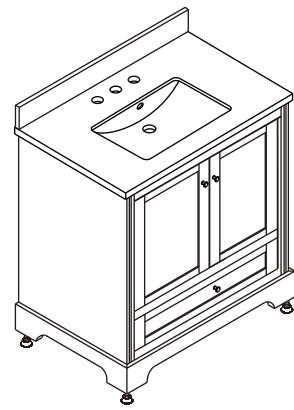

WYNDHAM COLLECTION

TOP VIEW OF VANITY CABINET

*Note: All Measurements are $\pm 1/4$ "

WC-2020-30

WYNDHAM COLLECTION

Side splash is reversible.
Note: All measurements are $\pm 1/4"$.

WC-VCA-30-SGL-TOP