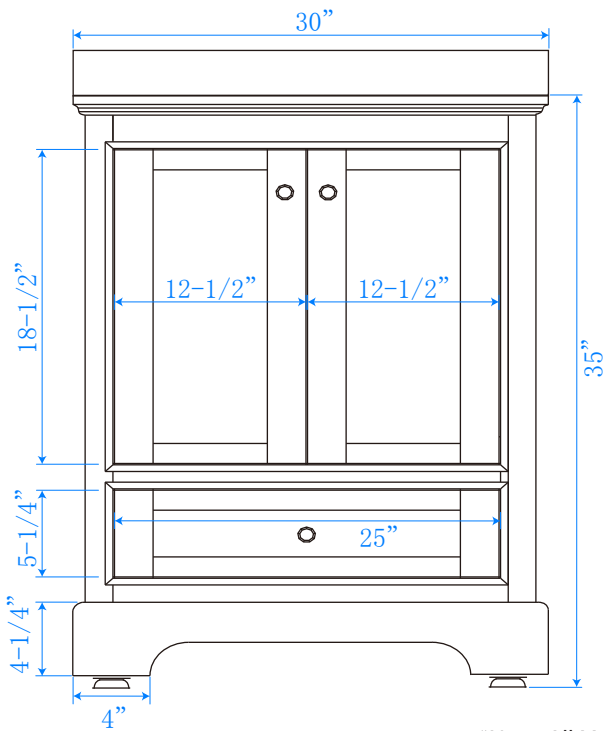

WYNDHAM COLLECTION

TOP VIEW OF VANITY CABINET

*Note: All Measurements are $\pm 1/4$ "

WC-2020-30