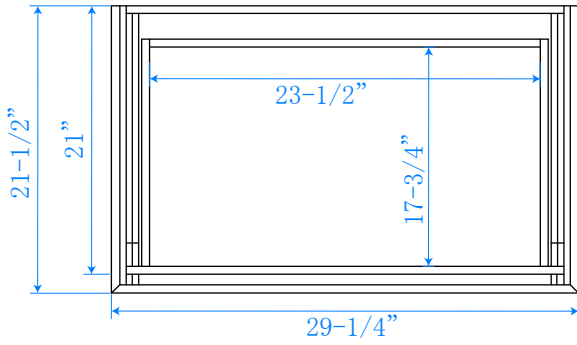

WYNDHAM COLLECTION

TOP VIEW OF VANITY CABINET

*Note: All Measurements are $\pm 1/4$ "

WC-2020-30