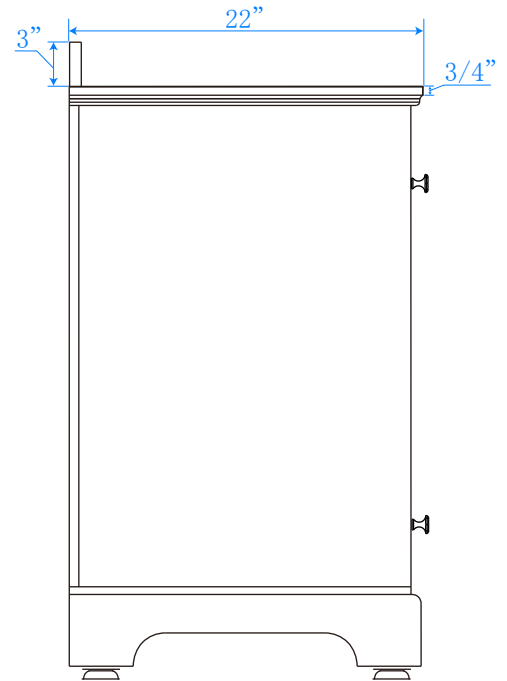

WYNDHAM COLLECTION

TOP VIEW OF VANITY CABINET

*Note: All Measurements are $\pm 1/4$ "

WC-2020-30