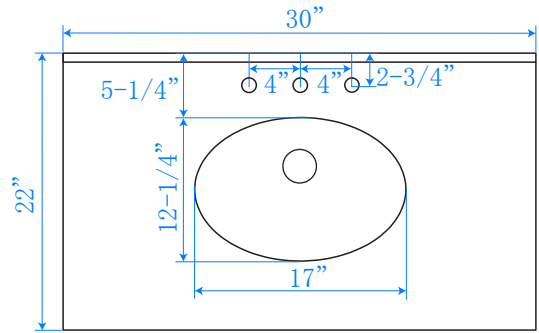

WYNDHAM COLLECTION

TOP VIEW OF VANITY CABINET

*Note: All Measurements are $\pm 1/4$ "

WC-2020-30