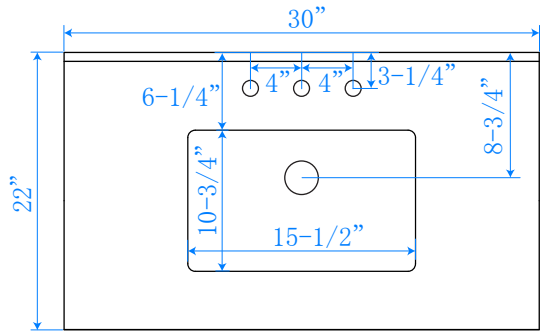

WYNDHAM COLLECTION

TOP VIEW OF VANITY CABINET

*Note: All Measurements are $\pm 1/4$ "

WC-2020-30