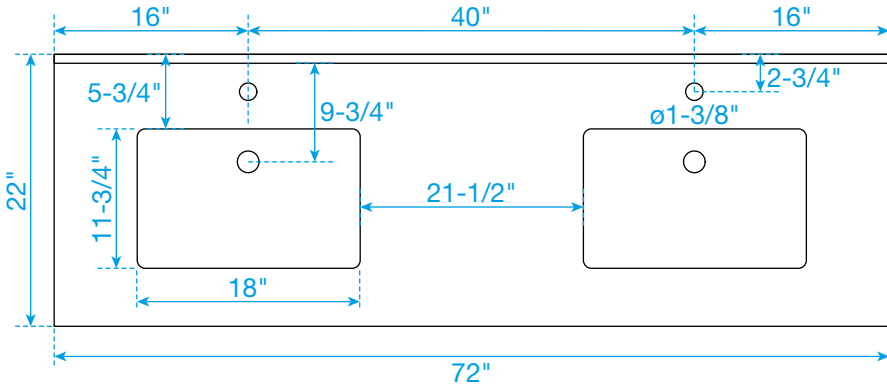

WYNDHAM COLLECTION

TOP VIEW OF VANITY CABINET

*Note: Due to high probability of breakage, the backsplash comes in two pieces, cut from the same piece. All measurements are $\pm 1/4"$.

WC-1111-72-DBL
Quartz

WYNDHAM COLLECTION

Note: Side splash is reversible. Due to high probability of breakage, the backsplash comes in two pieces, cut from the same piece. All measurements are ± 1/4".

WC-QCI-72-DBL-TOP