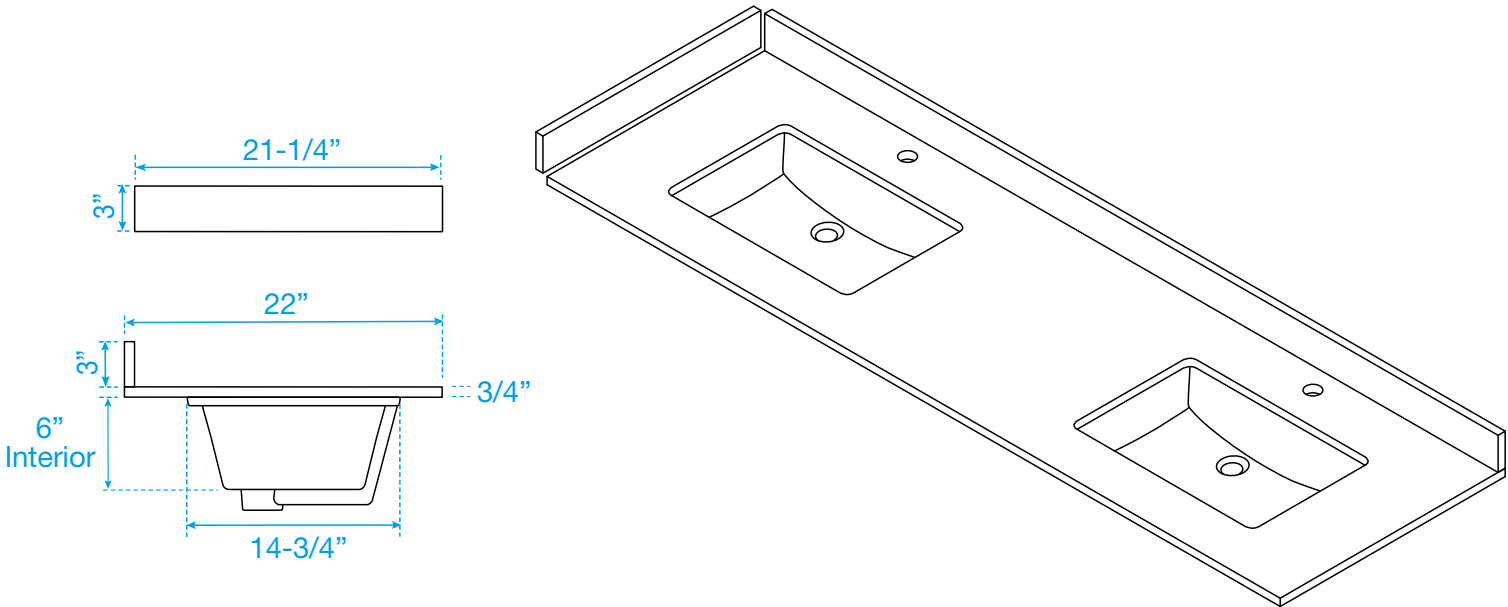

WYNDHAM COLLECTION

TOP VIEW OF VANITY CABINET

*Note: Due to high probability of breakage, the backsplash comes in two pieces, cut from the same piece. All measurements are $\pm 1/4"$.

WC-1111-72-DBL
Quartz

WYNDHAM COLLECTION

Note: Side splash is reversible. Due to high probability of breakage, the backsplash comes in two pieces, cut from the same piece. All measurements are ± 1/4".

WC-QCI-72-DBL-TOP