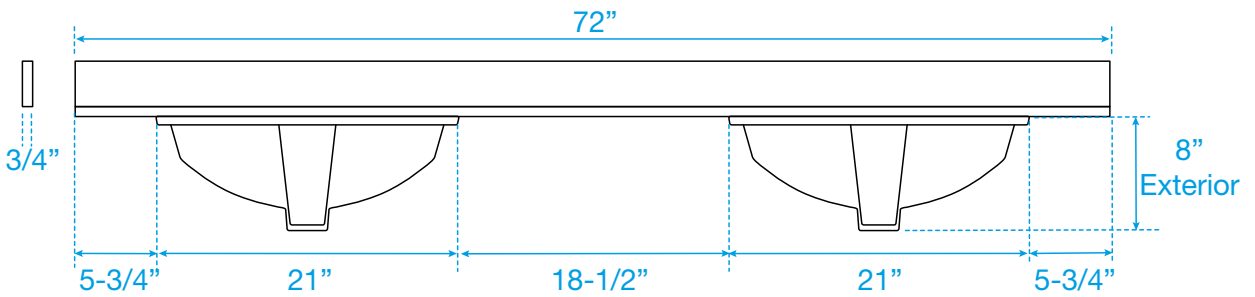

WYNDHAM COLLECTION

TOP VIEW OF VANITY CABINET

*Note: Due to high probability of breakage, the backsplash comes in two pieces, cut from the same piece. All measurements are $\pm 1/4"$.

WC-1111-72-DBL
Quartz

WYNDHAM COLLECTION

Note: Side splash is reversible. Due to high probability of breakage, the backsplash comes in two pieces, cut from the same piece. All measurements are ± 1/4".

WC-QCI-72-DBL-TOP