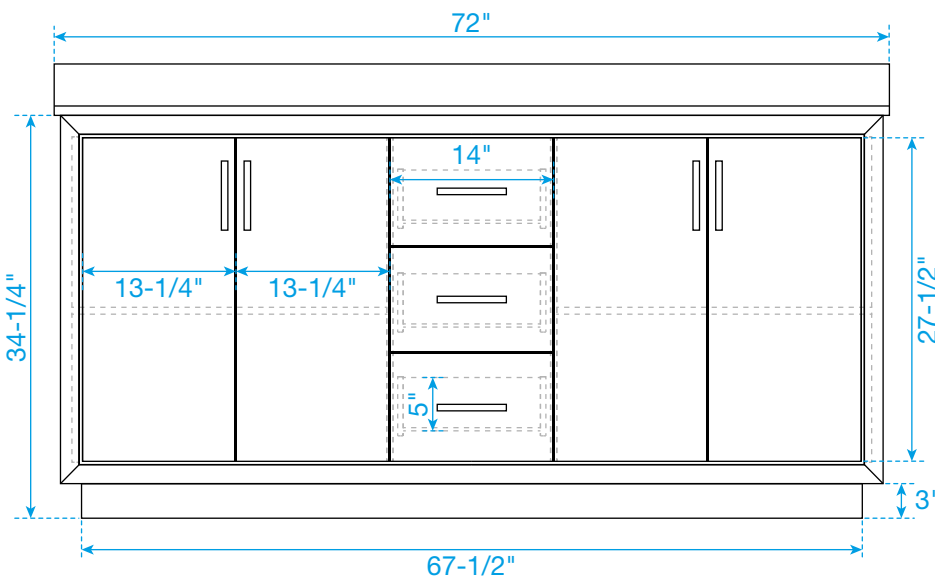

WYNDHAM COLLECTION

TOP VIEW OF VANITY CABINET

*Note: Due to high probability of breakage, the backsplash comes in two pieces, cut from the same piece. All measurements are $\pm 1/4"$.

WC-1111-72-DBL
Quartz

WYNDHAM COLLECTION

Note: Side splash is reversible. Due to high probability of breakage, the backsplash comes in two pieces, cut from the same piece. All measurements are ± 1/4".

WC-QCI-72-DBL-TOP