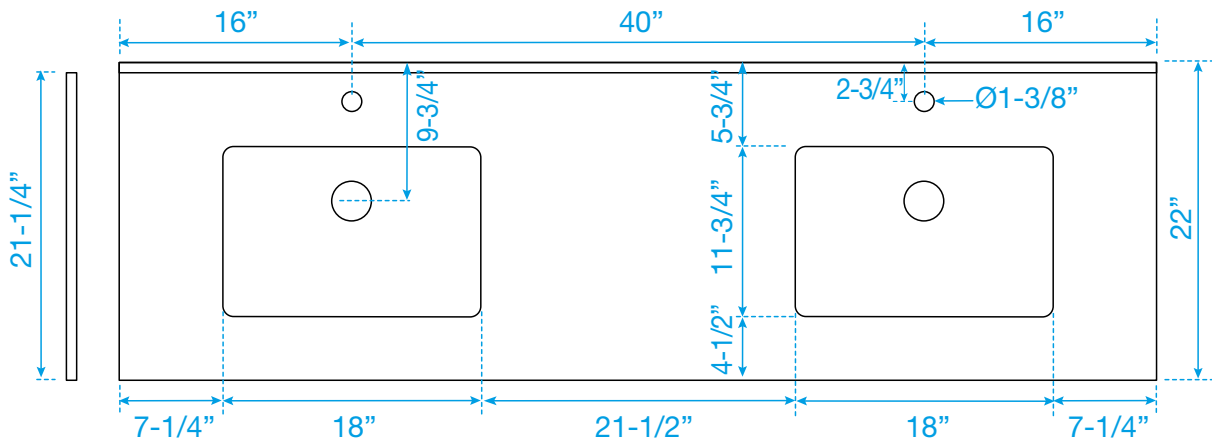

WYNDHAM COLLECTION

TOP VIEW OF VANITY CABINET

*Note: Due to high probability of breakage, the backsplash comes in two pieces, cut from the same piece. All measurements are $\pm 1/4"$.

WC-1111-72-DBL
Quartz

WYNDHAM COLLECTION

Note: Side splash is reversible. Due to high probability of breakage, the backsplash comes in two pieces, cut from the same piece. All measurements are ± 1/4".

WC-QCI-72-DBL-TOP