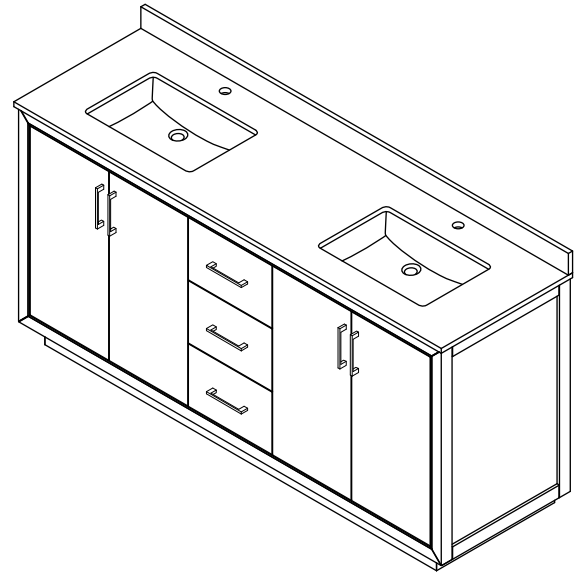

WYNDHAM COLLECTION

TOP VIEW OF VANITY CABINET

*Note: Due to high probability of breakage, the backsplash comes in two pieces, cut from the same piece. All measurements are $\pm 1/4"$.

WC-1111-72-DBL
Quartz

WYNDHAM COLLECTION

Note: Side splash is reversible. Due to high probability of breakage, the backsplash comes in two pieces, cut from the same piece. All measurements are ± 1/4".

WC-QCI-72-DBL-TOP