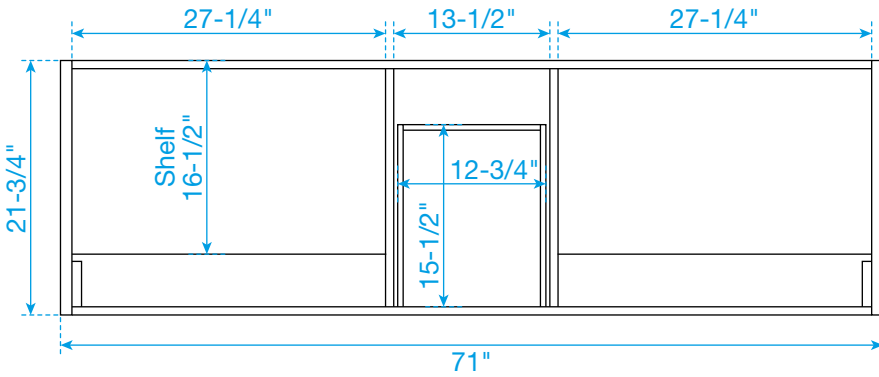

WYNDHAM COLLECTION

TOP VIEW OF VANITY CABINET

*Note: Due to high probability of breakage, the backsplash comes in two pieces, cut from the same piece. All measurements are $\pm 1/4"$.

WC-1111-72-DBL
Quartz

WYNDHAM COLLECTION

Note: Side splash is reversible. Due to high probability of breakage, the backsplash comes in two pieces, cut from the same piece. All measurements are ± 1/4".

WC-QCI-72-DBL-TOP