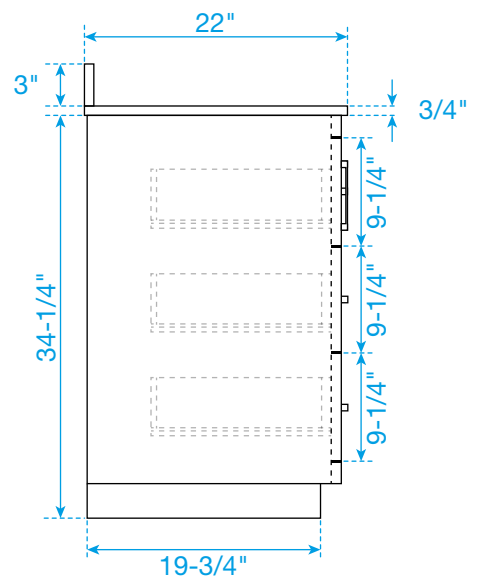

WYNDHAM COLLECTION

TOP VIEW OF VANITY CABINET

*Note: Due to high probability of breakage, the backsplash comes in two pieces, cut from the same piece. All measurements are $\pm 1/4"$.

WC-1111-72-DBL
Quartz

WYNDHAM COLLECTION

Note: Side splash is reversible. Due to high probability of breakage, the backsplash comes in two pieces, cut from the same piece. All measurements are ± 1/4".

WC-QCI-72-DBL-TOP