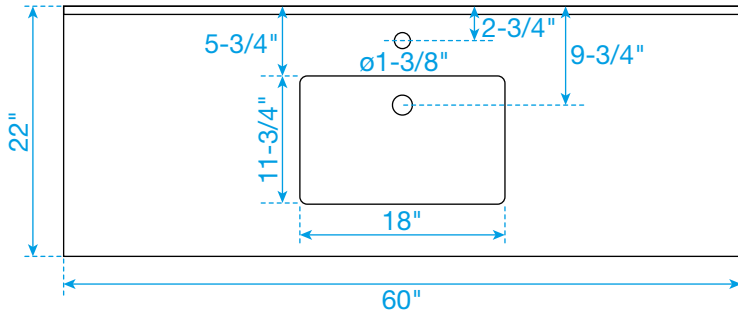

WYNDHAM COLLECTION

TOP VIEW OF VANITY CABINET

*Note: Due to high probability of breakage, the backsplash comes in two pieces, cut from the same piece. All measurements are $\pm 1/4"$.

WC-1111-60-SGL
Quartz

WYNDHAM COLLECTION

Note: Side splash is reversible. Due to high probability of breakage, the backsplash comes in two pieces, cut from the same piece. All measurements are $\pm 1/4\text{"}$.

WC-QCI-60-SGL-TOP