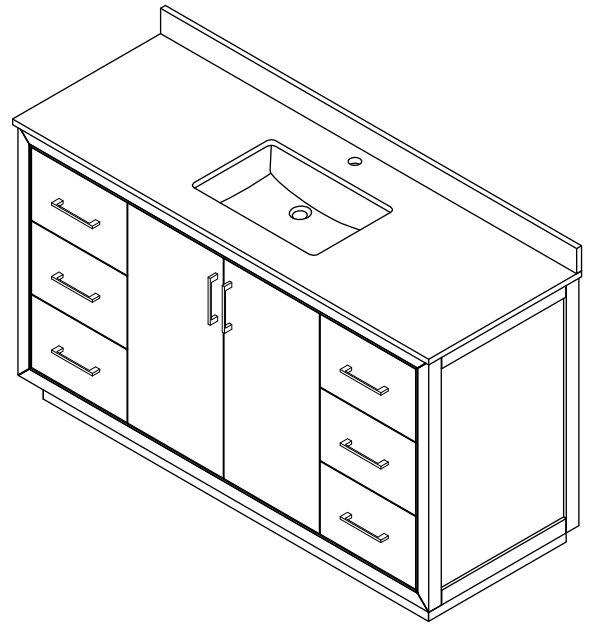

WYNDHAM COLLECTION

TOP VIEW OF VANITY CABINET

*Note: Due to high probability of breakage, the backsplash comes in two pieces, cut from the same piece. All measurements are $\pm 1/4"$.

WC-1111-60-SGL
Quartz

WYNDHAM COLLECTION

Note: Side splash is reversible. Due to high probability of breakage, the backsplash comes in two pieces, cut from the same piece. All measurements are $\pm 1/4\text{"}$.

WC-QCI-60-SGL-TOP