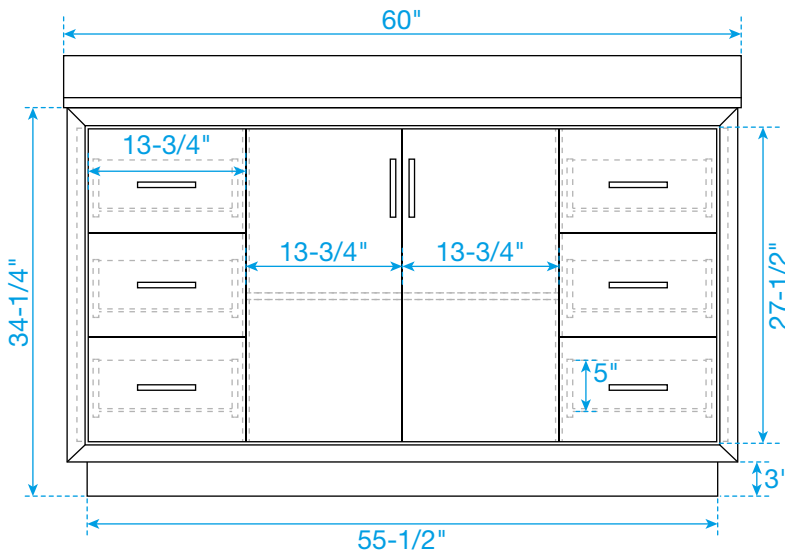

WYNDHAM COLLECTION

TOP VIEW OF VANITY CABINET

*Note: Due to high probability of breakage, the backsplash comes in two pieces, cut from the same piece. All measurements are $\pm 1/4"$.

WC-1111-60-SGL
Quartz

WYNDHAM COLLECTION

Note: Side splash is reversible. Due to high probability of breakage, the backsplash comes in two pieces, cut from the same piece. All measurements are $\pm 1/4\text{"}$.

WC-QCI-60-SGL-TOP