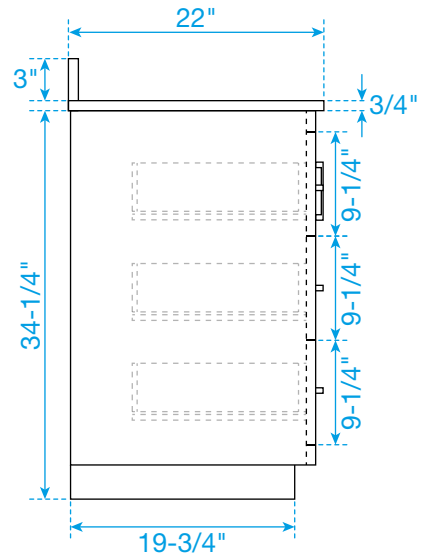

WYNDHAM COLLECTION

TOP VIEW OF VANITY CABINET

*Note: Due to high probability of breakage, the backsplash comes in two pieces, cut from the same piece. All measurements are $\pm 1/4"$.

WC-1111-60-SGL
Quartz

WYNDHAM COLLECTION

Note: Side splash is reversible. Due to high probability of breakage, the backsplash comes in two pieces, cut from the same piece. All measurements are $\pm 1/4\text{"}$.

WC-QCI-60-SGL-TOP