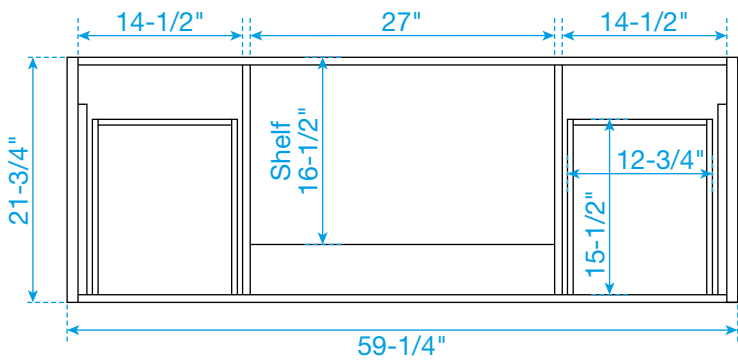

WYNDHAM COLLECTION

TOP VIEW OF VANITY CABINET

*Note: Due to high probability of breakage, the backsplash comes in two pieces, cut from the same piece. All measurements are $\pm 1/4"$.

WC-1111-60-SGL
Quartz

WYNDHAM COLLECTION

Note: Side splash is reversible. Due to high probability of breakage, the backsplash comes in two pieces, cut from the same piece. All measurements are $\pm 1/4\text{"}$.

WC-QCI-60-SGL-TOP