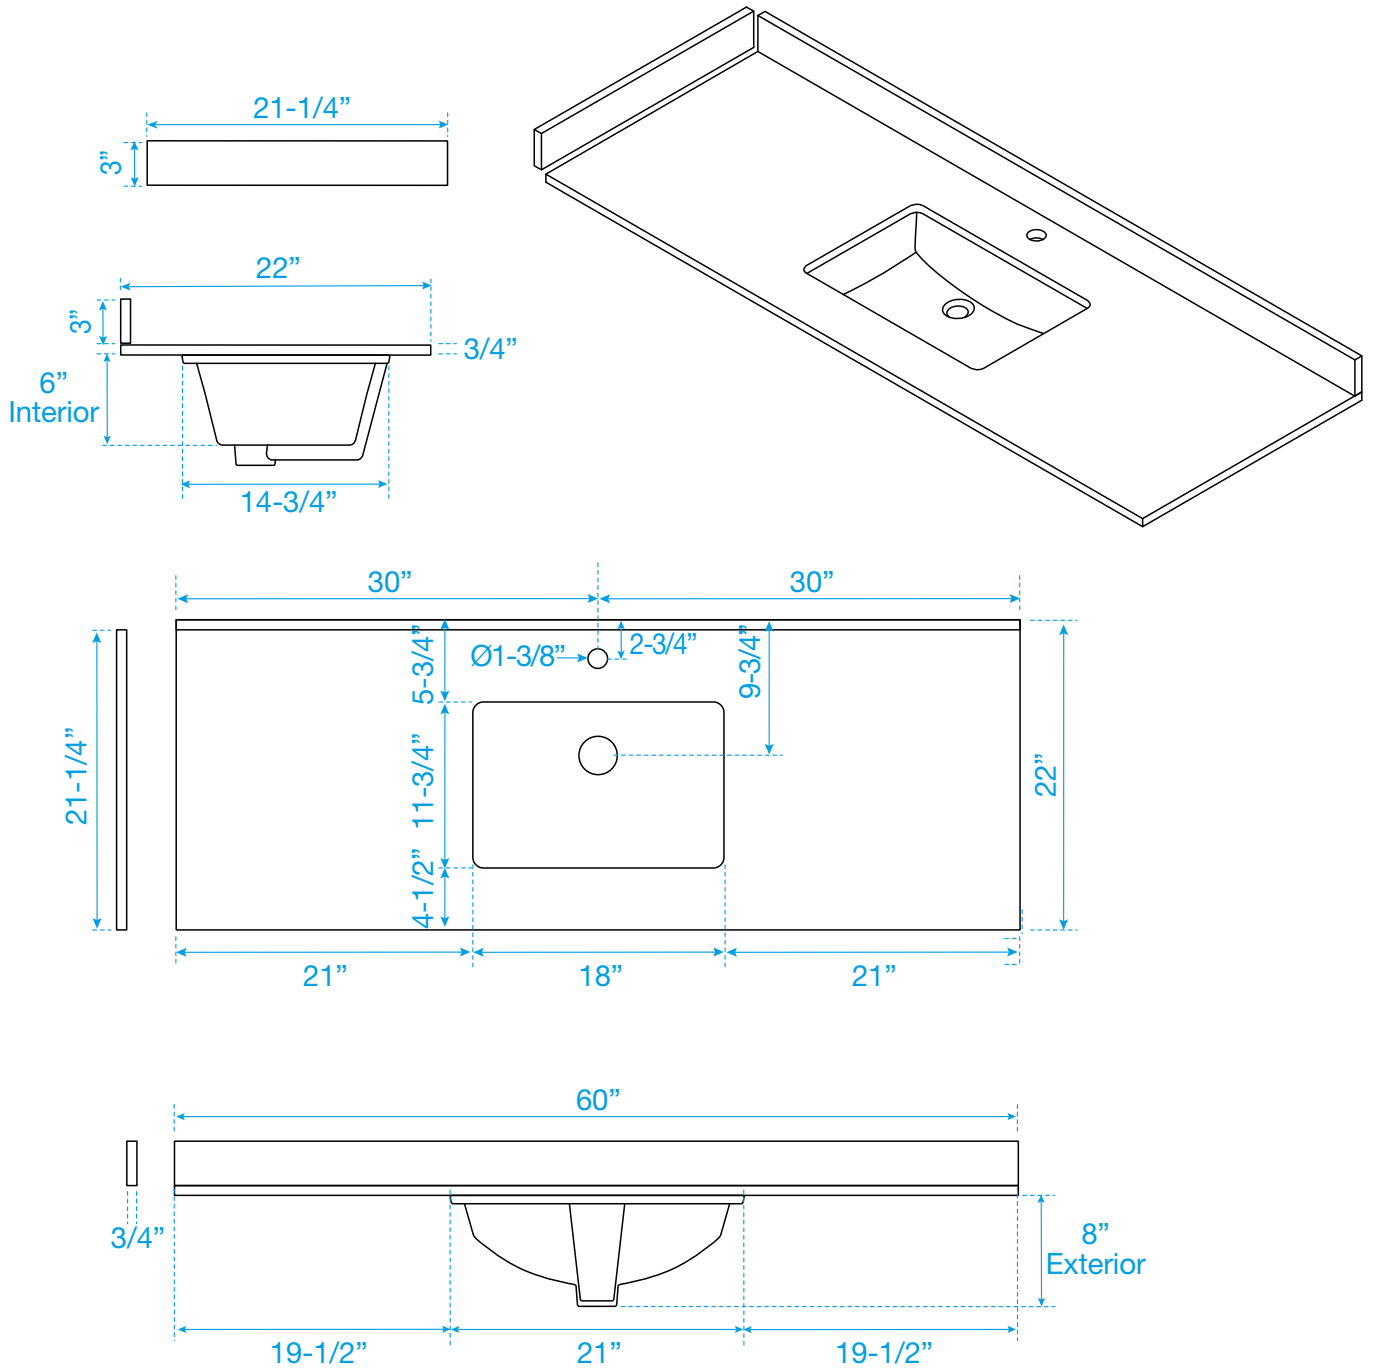

WYNDHAM COLLECTION

TOP VIEW OF VANITY CABINET

*Note: Due to high probability of breakage, the backsplash comes in two pieces, cut from the same piece. All measurements are $\pm 1/4"$.

WC-1111-60-SGL
Quartz

WYNDHAM COLLECTION

Note: Side splash is reversible. Due to high probability of breakage, the backsplash comes in two pieces, cut from the same piece. All measurements are $\pm 1/4\text{"}$.

WC-QCI-60-SGL-TOP