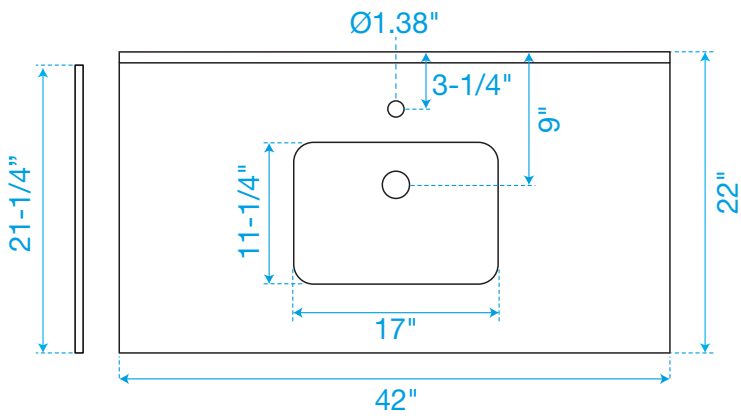

WYNDHAM COLLECTION

TOP VIEW OF VANITY CABINET

*Note: All measurements are $\pm 1/4"$.

WC-1111-42-SGL

WYNDHAM COLLECTION

Side splash is reversible.
Note: All measurements are $\pm 1/4"$.

WC-VCA-42-SGL-TOP