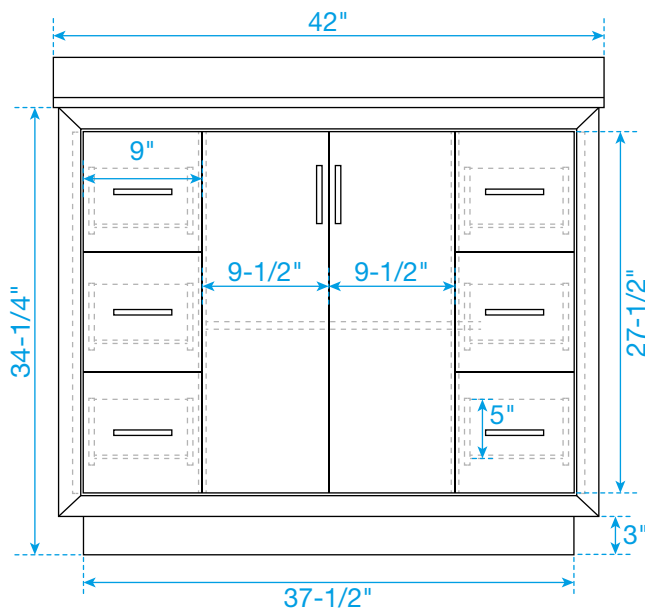

WYNDHAM COLLECTION

TOP VIEW OF VANITY CABINET

*Note: All measurements are $\pm 1/4"$.

WC-1111-42-SGL

WYNDHAM COLLECTION

Side splash is reversible.
Note: All measurements are $\pm 1/4"$.

WC-VCA-42-SGL-TOP