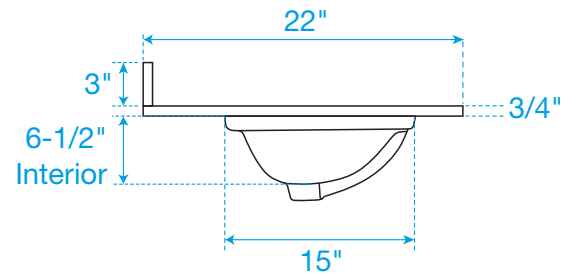

WYNDHAM COLLECTION

TOP VIEW OF VANITY CABINET

*Note: All measurements are $\pm 1/4"$.

WC-1111-42-SGL

WYNDHAM COLLECTION

Side splash is reversible.
Note: All measurements are $\pm 1/4"$.

WC-VCA-42-SGL-TOP