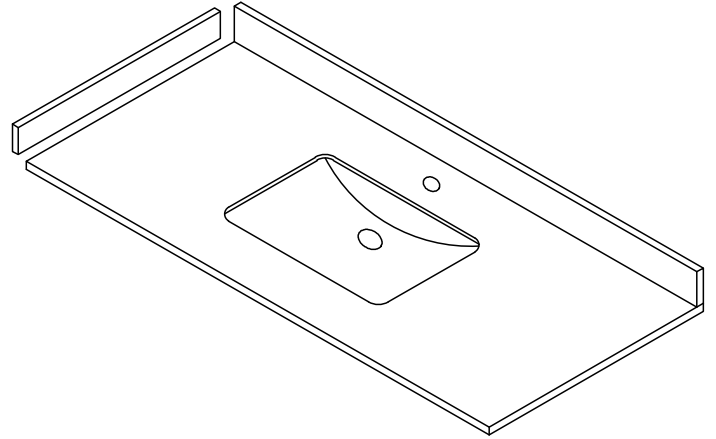

WYNDHAM COLLECTION

TOP VIEW OF VANITY CABINET

*Note: All measurements are $\pm 1/4"$.

WC-1111-42-SGL

WYNDHAM COLLECTION

Side splash is reversible.
Note: All measurements are $\pm 1/4"$.

WC-VCA-42-SGL-TOP