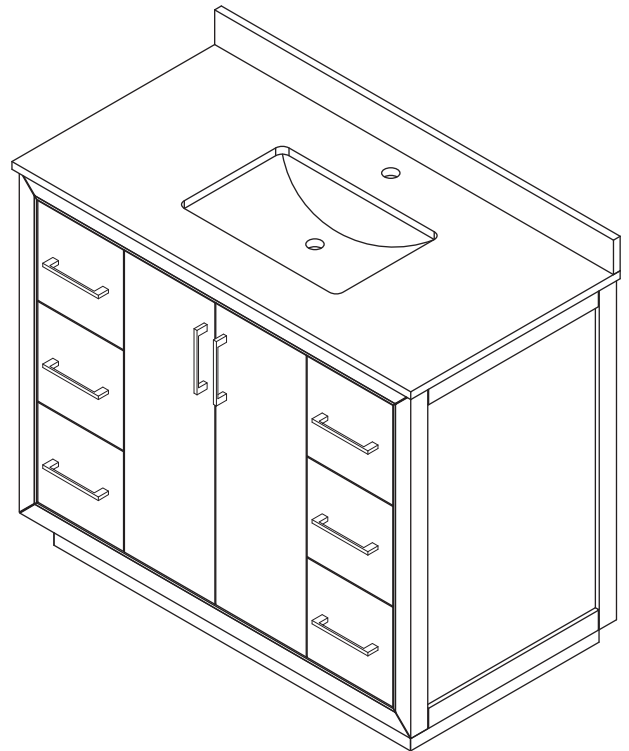

WYNDHAM COLLECTION

TOP VIEW OF VANITY CABINET

*Note: All measurements are $\pm 1/4"$.

WC-1111-42-SGL

WYNDHAM COLLECTION

Side splash is reversible.
Note: All measurements are $\pm 1/4"$.

WC-VCA-42-SGL-TOP