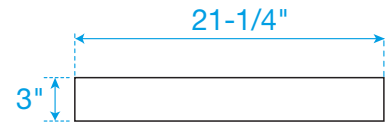

WYNDHAM COLLECTION

TOP VIEW OF VANITY CABINET

*Note: All measurements are $\pm 1/4"$.

WC-1111-42-SGL

WYNDHAM COLLECTION

Side splash is reversible.
Note: All measurements are $\pm 1/4"$.

WC-VCA-42-SGL-TOP