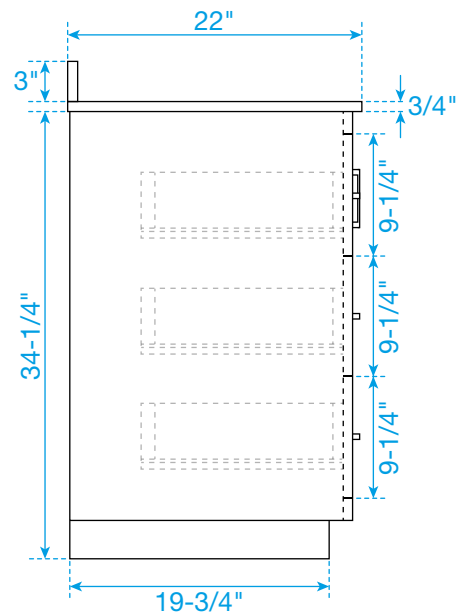

WYNDHAM COLLECTION

TOP VIEW OF VANITY CABINET

*Note: All measurements are $\pm 1/4"$.

WC-1111-42-SGL

WYNDHAM COLLECTION

Side splash is reversible.
Note: All measurements are $\pm 1/4"$.

WC-VCA-42-SGL-TOP