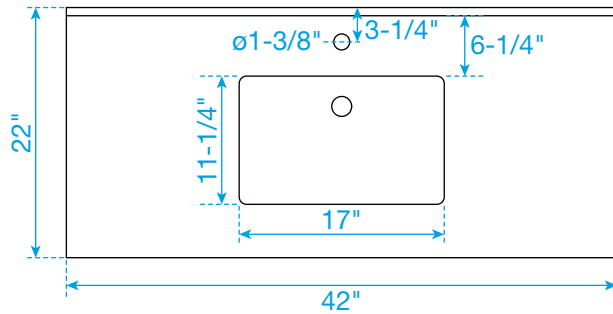

WYNDHAM COLLECTION

TOP VIEW OF VANITY CABINET

*Note: All measurements are $\pm 1/4"$.

WC-1111-42-SGL

WYNDHAM COLLECTION

Side splash is reversible.
Note: All measurements are $\pm 1/4"$.

WC-VCA-42-SGL-TOP