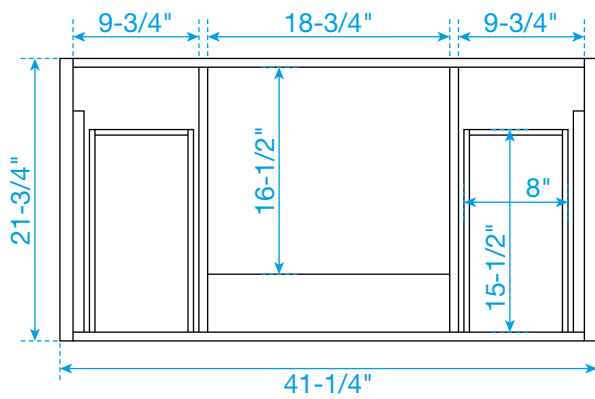

WYNDHAM COLLECTION

TOP VIEW OF VANITY CABINET

*Note: All measurements are $\pm 1/4"$.

WC-1111-42-SGL

WYNDHAM COLLECTION

Side splash is reversible.
Note: All measurements are $\pm 1/4"$.

WC-VCA-42-SGL-TOP