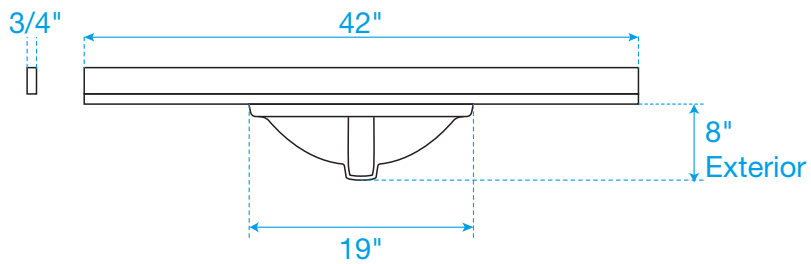

WYNDHAM COLLECTION

TOP VIEW OF VANITY CABINET

*Note: All measurements are $\pm 1/4"$.

WC-1111-42-SGL

WYNDHAM COLLECTION

Side splash is reversible.
Note: All measurements are $\pm 1/4"$.

WC-VCA-42-SGL-TOP