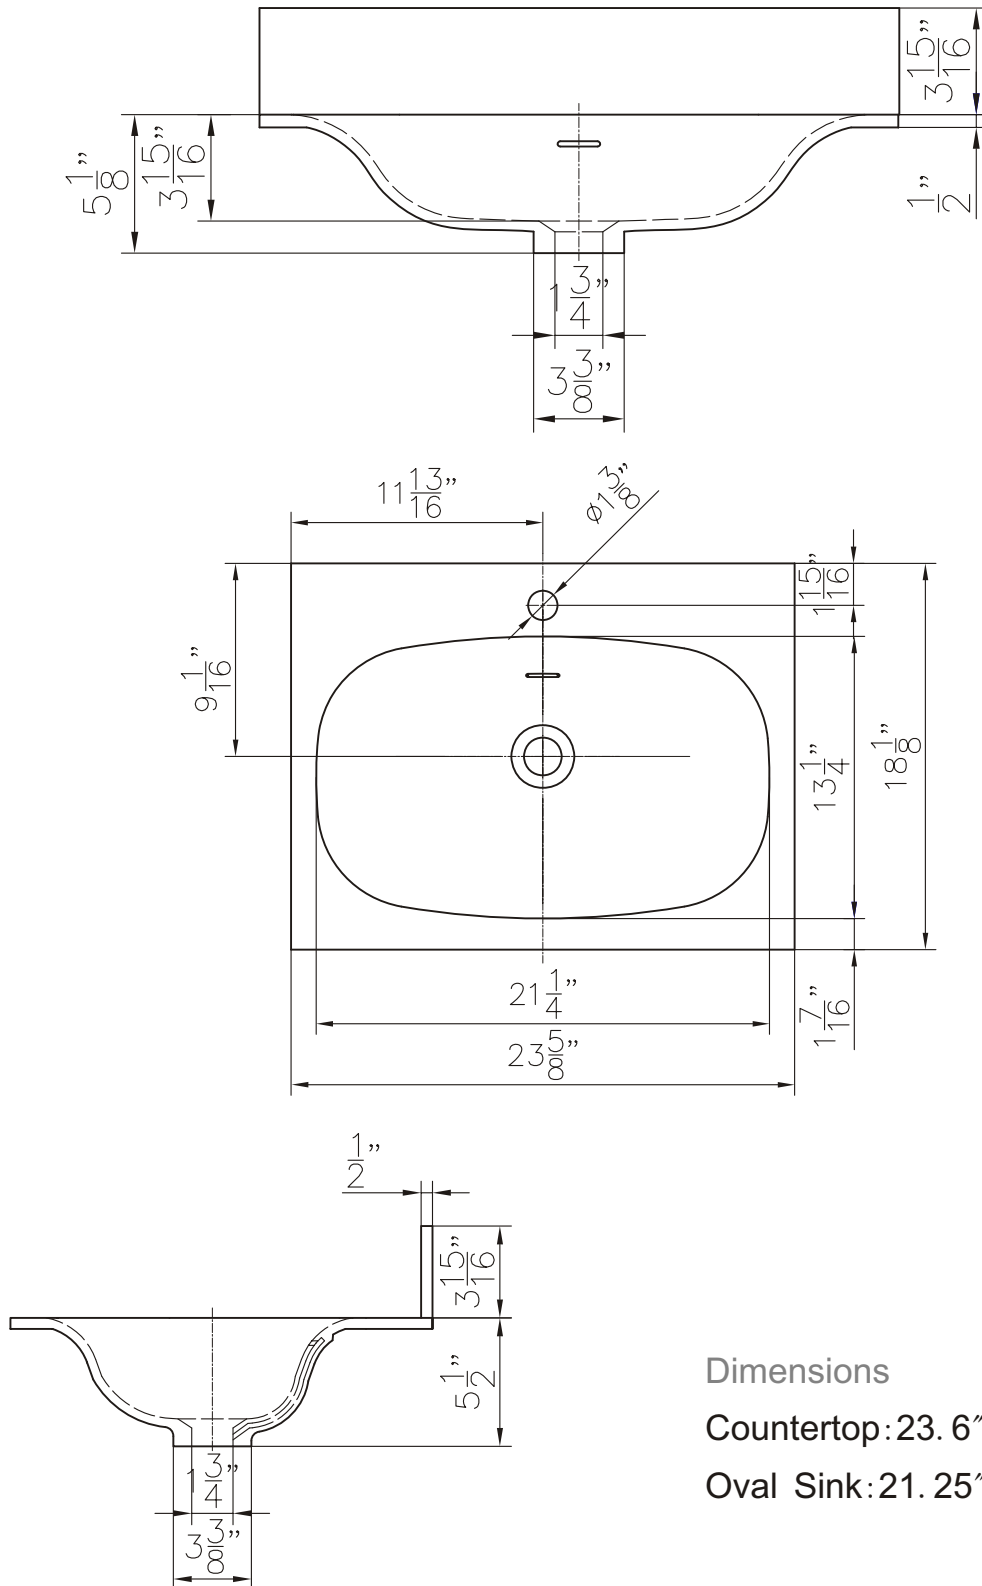

Dimensions

Features :

- Plywood & Stainless Steel Frame
- 1 Soft-close Drawer
- Blum Brand Hardware

Dimensions :

- 23.4" X 18" X 33.4" (With Top)
- 23.4" X 18" X 32.9" (Vanity Only)

Vanity Finish :
Natural Walnut (NW)

Countertop :
Matte White (MW)

Certification :

CARB P2

Countertop & Sink

Dimensions

Countertop: 23.6" X 18" X 0.5"

Oval Sink: 21.25" X 13.25" X 5.5