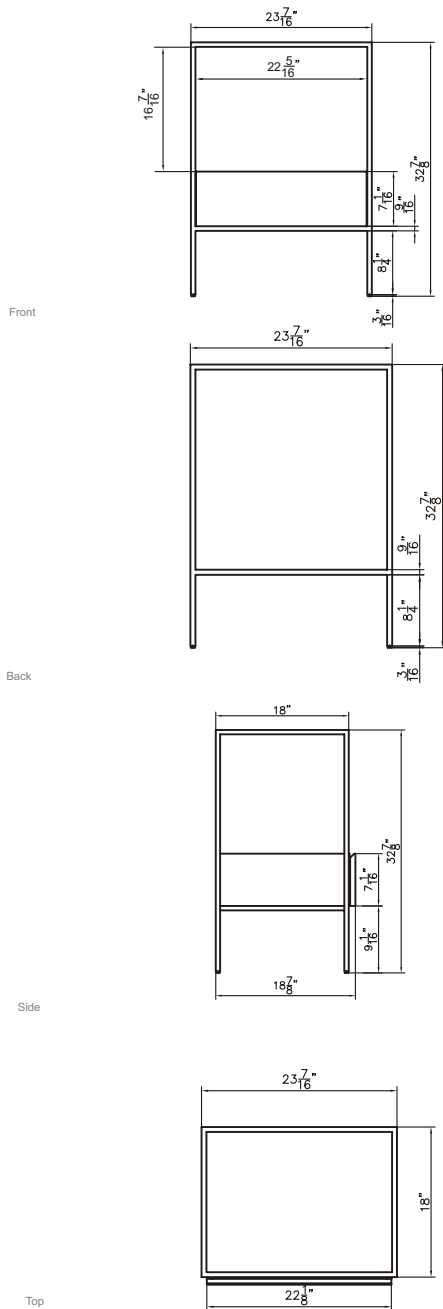

Dimensions

Features :

- Plywood & Stainless Steel Frame
- 1 Soft-close Drawer
- Blum Brand Hardware

Dimensions :

- 23.4" X 18" X 33.4" (With Top)
- 23.4" X 18" X 32.9" (Vanity Only)

Vanity Finish :
Natural Walnut (NW)

Countertop :
Matte White (MW)

Certification :

CARB P2

Countertop & Sink

Dimensions

Countertop: 23.6" X 18" X 0.5"

Oval Sink: 21.25" X 13.25" X 5.5