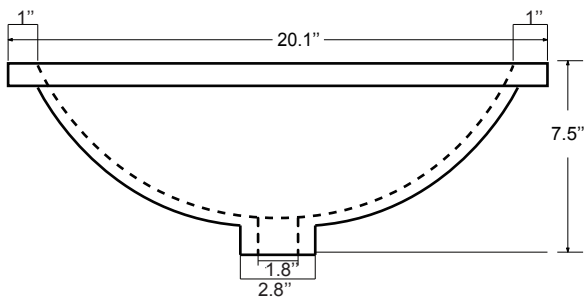

Dimensions

Front

Back

Side

Top

Features

- Solid Wood & Hardwood Construction
- 3 Soft-close Drawers
- 2 Soft-close Door
- Brushed nickel hardware
- Adjustable leg levelers
- cUPC Undermount Basin

Dimensions:

- 48"×22"×34-1/8" (With Top)
- 47"×21 3/8"×33 3/8" (Vanity Only)

Vanity Finish:

- White (W)
- Sapphire Gray (SG)

Countertop:

- Black Granite (BK)

Certification:

CARB P2

Countertop & Sink

Dimensions:

Countertop: 48"×22"×0.75"

Rectangle undermount basin: 20.1"×15.2"×7.5"