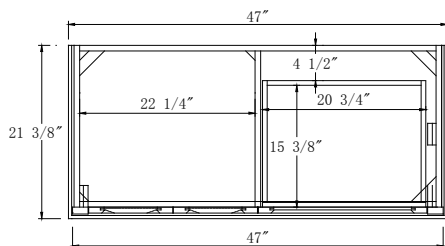

Dimensions

Front

Back

Side

Top

Features

- Solid Wood & Hardwood Construction
- 3 Soft-close Drawers
- 2 Soft-close Door
- Brushed nickel hardware
- Adjustable leg levelers
- cUPC Undermount Basin

Dimensions:

- 48"×22"×34-1/8" (With Top)
- 47"×21 3/8"×33 3/8" (Vanity Only)

Vanity Finish:

- White (W)
- Sapphire Gray (SG)

Countertop:

- Black Granite (BK)

Certification:

CARB P2

Countertop & Sink

Dimensions:

Countertop: 48"×22"×0.75"

Rectangle undermount basin: 20.1"×15.2"×7.5"