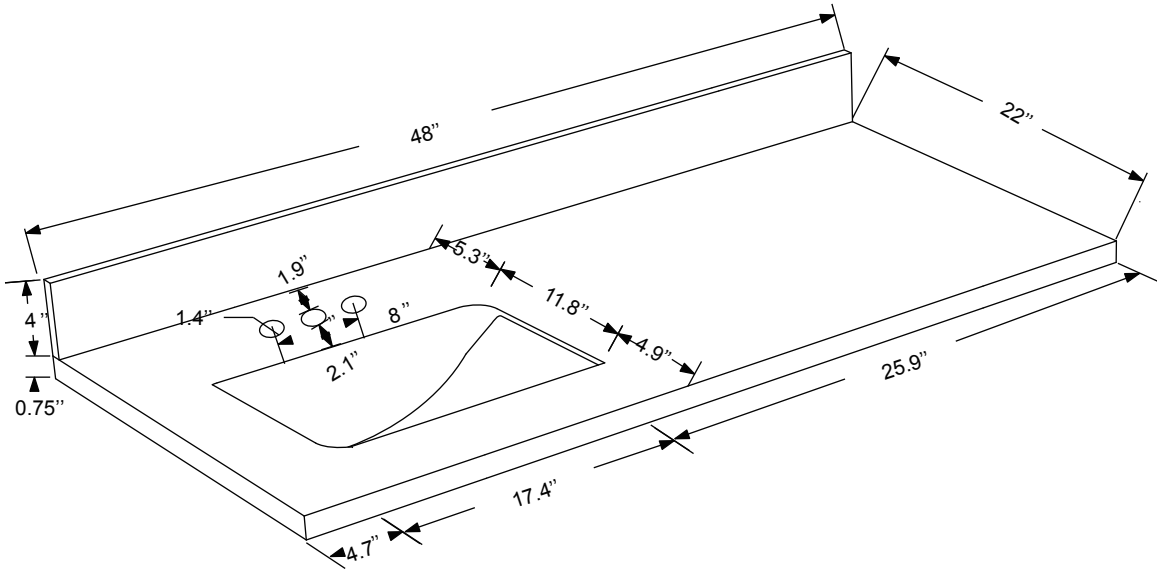

Dimensions

Front

Back

Side

Top

Features

- Solid Wood & Hardwood Construction
- 3 Soft-close Drawers
- 2 Soft-close Door
- Brushed nickel hardware
- Adjustable leg levelers
- cUPC Undermount Basin

Dimensions:

- 48"×22"×34-1/8" (With Top)
- 47"×21 3/8"×33 3/8" (Vanity Only)

Vanity Finish:

- White (W)
- Sapphire Gray (SG)

Countertop:

- Black Granite (BK)

Certification:

CARB P2

Countertop & Sink

Dimensions:

Countertop: 48"×22"×0.75"

Rectangle undermount basin: 20.1"×15.2"×7.5"