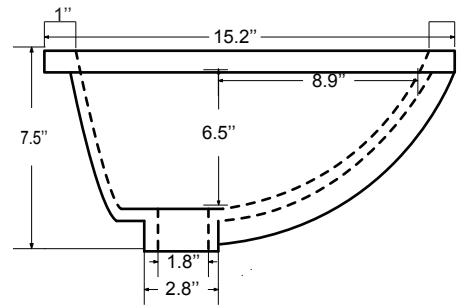

Dimensions

Front

Back

Side

Top

Features

- Solid Wood & Hardwood Construction
- 3 Soft-close Drawers
- 2 Soft-close Door
- Brushed nickel hardware
- Adjustable leg levelers
- cUPC Undermount Basin

Dimensions:

- 48"×22"×34-1/8" (With Top)
- 47"×21 3/8"×33 3/8" (Vanity Only)

Vanity Finish:

- White (W)
- Sapphire Gray (SG)

Countertop:

- Black Granite (BK)

Certification:

CARB P2

Countertop & Sink

Dimensions:

Countertop: 48"×22"×0.75"

Rectangle undermount basin: 20.1"×15.2"×7.5"