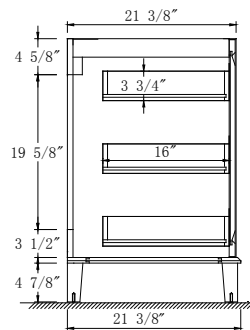

Dimensions

Front

Back

Side

Top

Features

- Solid Wood & Hardwood Construction
- 3 Soft-close Drawers
- 2 Soft-close Door
- Brushed nickel hardware
- Adjustable leg levelers
- cUPC Undermount Basin

Dimensions:

- 48"×22"×34-1/8" (With Top)
- 47"×21 3/8"×33 3/8" (Vanity Only)

Vanity Finish:

- White (W)
- Sapphire Gray (SG)

Countertop:

- Black Granite (BK)

Certification:

CARB P2

Countertop & Sink

Dimensions:

Countertop: 48"×22"×0.75"

Rectangle undermount basin: 20.1"×15.2"×7.5"