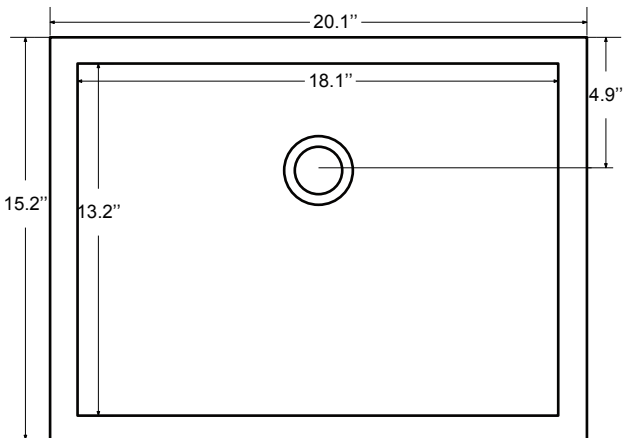

Dimensions

Front

Back

Side

Top

Features

- Solid Wood & Hardwood Construction
- 3 Soft-close Drawers
- 2 Soft-close Door
- Brushed nickel hardware
- Adjustable leg levelers
- cUPC Undermount Basin

Dimensions:

- 48"×22"×34-1/8" (With Top)
- 47"×21 3/8"×33 3/8" (Vanity Only)

Vanity Finish:

- White (W)
- Sapphire Gray (SG)

Countertop:

- Black Granite (BK)

Certification:

CARB P2

Countertop & Sink

Dimensions:

Countertop: 48"×22"×0.75"

Rectangle undermount basin: 20.1"×15.2"×7.5"