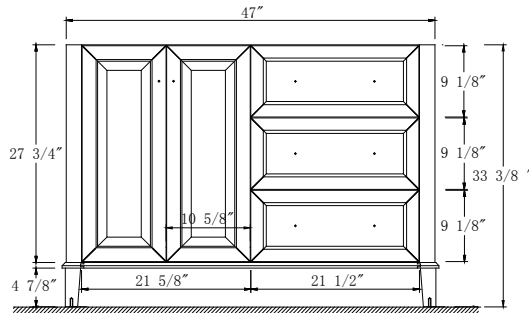

Dimensions

Front

Back

Side

Top

Features

- Solid Wood & Hardwood Construction
- 3 Soft-close Drawers
- 2 Soft-close Door
- Brushed nickel hardware
- Adjustable leg levelers
- cUPC Undermount Basin

Dimensions:

- 48"×22"×34-1/8" (With Top)
- 47"×21 3/8"×33 3/8" (Vanity Only)

Vanity Finish:

- White (W)
- Sapphire Gray (SG)

Countertop:

- Black Granite (BK)

Certification:

CARB P2

Countertop & Sink

Dimensions:

Countertop: 48"×22"×0.75"

Rectangle undermount basin: 20.1"×15.2"×7.5"