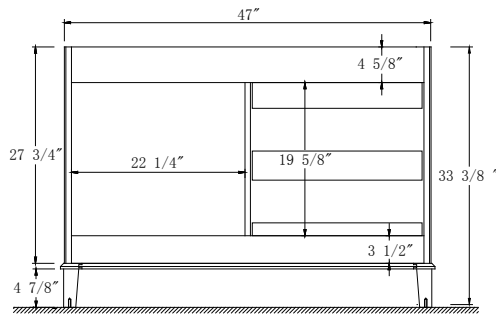

Dimensions

Front

Back

Side

Top

Features

- Solid Wood & Hardwood Construction
- 3 Soft-close Drawers
- 2 Soft-close Door
- Brushed nickel hardware
- Adjustable leg levelers
- cUPC Undermount Basin

Dimensions:

- 48"×22"×34-1/8" (With Top)
- 47"×21 3/8"×33 3/8" (Vanity Only)

Vanity Finish:

- White (W)
- Sapphire Gray (SG)

Countertop:

- Black Granite (BK)

Certification:

CARB P2

Countertop & Sink

Dimensions:

Countertop: 48"×22"×0.75"

Rectangle undermount basin: 20.1"×15.2"×7.5"