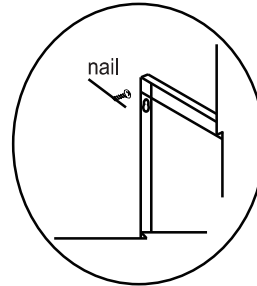

Ancerre

DESIGNS

VTS-ELIZABETH-72

A

B

C

D

E

F

G*

H

Adjustable leg leveler.
Adjust for level.

REQUIRED TOOLS:

#2
1/8" Drill bit (SCREWS NOT INCLUDED)

*SECURE SCREW TO STUDS WHEN POSSIBLE