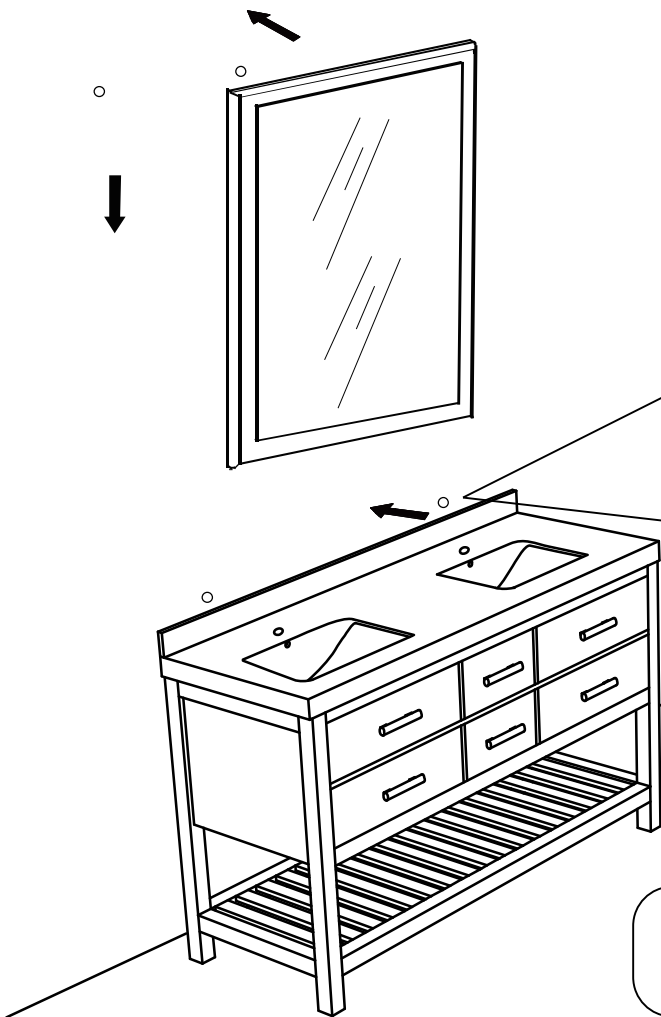

Ancerre

DESIGNS

VTS-ELIZABETH-72

A

B

C

D

E

F

G*

H

Adjustable leg leveler.
Adjust for level.

REQUIRED TOOLS:

#2
1/8" Drill bit (SCREWS NOT INCLUDED)

*SECURE SCREW TO STUDS WHEN POSSIBLE