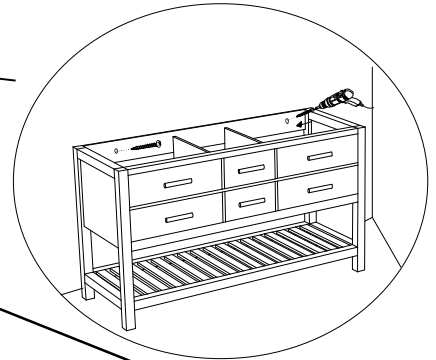

Ancerre

DESIGNS

VTS-ELIZABETH-72

A

B

C

D

E

F

G*

H

Adjustable leg leveler.
Adjust for level.

REQUIRED TOOLS:

#2
1/8" Drill bit (SCREWS NOT INCLUDED)

*SECURE SCREW TO STUDS WHEN POSSIBLE