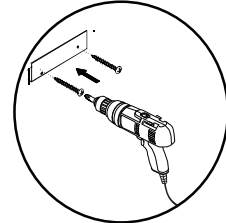

Ancerre

DESIGNS

VTS-ELIZABETH-72

A

B

C

D

E

F

G*

H

Adjustable leg leveler.
Adjust for level.

REQUIRED TOOLS:

#2
1/8" Drill bit (SCREWS NOT INCLUDED)

*SECURE SCREW TO STUDS WHEN POSSIBLE