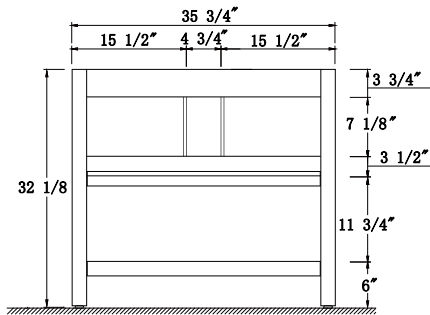

Dimensions

Front

Back

Side

Top

Features:

- Solid Wood & Hardwood Construction
- 4 Soft-close Drawers
- 1 Open Shelf
- Brushed nickel hardware
- Adjustable leg levelers
- cUPC Undermount Basin

Dimensions:

- 36``x22``x34.5`` (WithTop)
- 35 3/4``x22``x32 1/8``(Vanity Only)

Vanity Finish:

- White (W)
- Sapphire Gray (SG)
- Heritage Blue (HB)
- Black Onyx (BO)

Countertop:

- Italian carrara white marble (CW)

Certification:

CARB P2

Countertop & Sink

Dimensions:

Countertop: 36"x22"x2.4"

Rectangle undermount basin: 20.1"x12.2"x7.5"