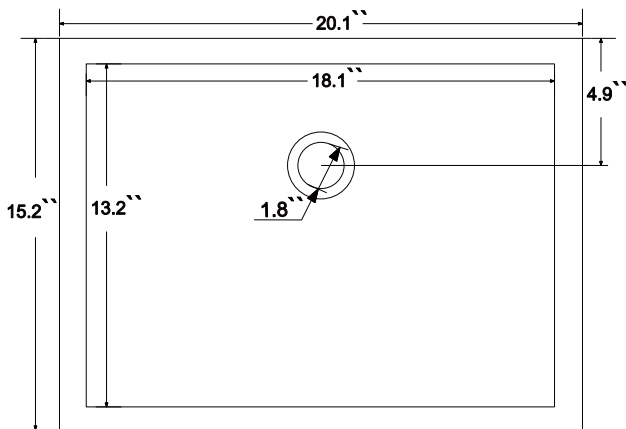

Dimensions

Front

Back

Side

Top

Features:

- Solid Wood & Hardwood Construction
- 4 Soft-close Drawers
- 1 Open Shelf
- Brushed nickel hardware
- Adjustable leg levelers
- cUPC Undermount Basin

Dimensions:

- 36``x22``x34.5`` (WithTop)
- 35 3/4``x22``x32 1/8``(Vanity Only)

Vanity Finish:

- White (W)
- Sapphire Gray (SG)
- Heritage Blue (HB)
- Black Onyx (BO)

Countertop:

- Italian carrara white marble (CW)

Certification:

CARB P2

Countertop & Sink

Dimensions:

Countertop: 36"x22"x2.4"

Rectangle undermount basin: 20.1"x12.2"x7.5"