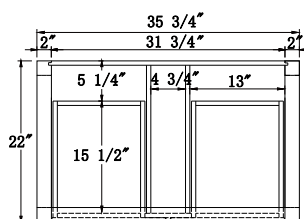

Dimensions

Front

Back

Side

Top

Features:

- Solid Wood & Hardwood Construction
- 4 Soft-close Drawers
- 1 Open Shelf
- Brushed nickel hardware
- Adjustable leg levelers
- cUPC Undermount Basin

Dimensions:

- 36``x22``x34.5`` (WithTop)
- 35 3/4``x22``x32 1/8``(Vanity Only)

Vanity Finish:

- White (W)
- Sapphire Gray (SG)
- Heritage Blue (HB)
- Black Onyx (BO)

Countertop:

- Italian carrara white marble (CW)

Certification:

CARB P2

Countertop & Sink

Dimensions:

Countertop: 36"x22"x2.4"

Rectangle undermount basin: 20.1"x12.2"x7.5"