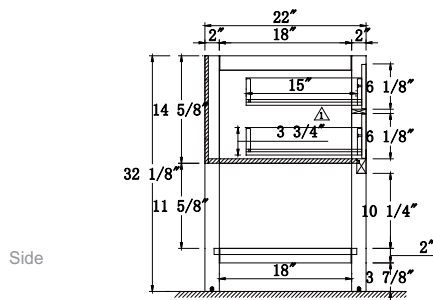

Dimensions

Front

Back

Side

Top

Features:

- Solid Wood & Hardwood Construction
- 4 Soft-close Drawers
- 1 Open Shelf
- Brushed nickel hardware
- Adjustable leg levelers
- cUPC Undermount Basin

Dimensions:

- 36``x22``x34.5`` (WithTop)
- 35 3/4``x22``x32 1/8``(Vanity Only)

Vanity Finish:

- White (W)
- Sapphire Gray (SG)
- Heritage Blue (HB)
- Black Onyx (BO)

Countertop:

- Italian carrara white marble (CW)

Certification:

CARB P2

Countertop & Sink

Dimensions:

Countertop: 36"x22"x2.4"

Rectangle undermount basin: 20.1"x12.2"x7.5"