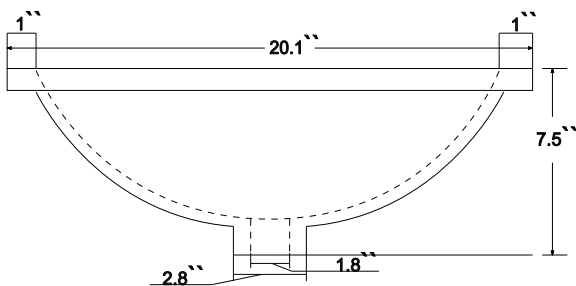

Dimensions

Front

Back

Side

Top

Features:

- Solid Wood & Hardwood Construction
- 4 Soft-close Drawers
- 1 Open Shelf
- Brushed nickel hardware
- Adjustable leg levelers
- cUPC Undermount Basin

Dimensions:

- 36``x22``x34.5`` (WithTop)
- 35 3/4``x22``x32 1/8``(Vanity Only)

Vanity Finish:

- White (W)
- Sapphire Gray (SG)
- Heritage Blue (HB)
- Black Onyx (BO)

Countertop:

- Italian carrara white marble (CW)

Certification:

CARB P2

Countertop & Sink

Dimensions:

Countertop: 36"x22"x2.4"

Rectangle undermount basin: 20.1"x12.2"x7.5"