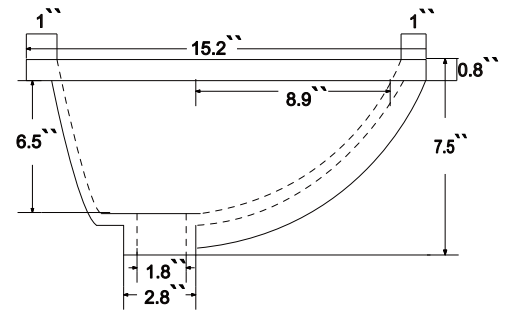

Dimensions

Front

Back

Side

Top

Features:

- Solid Wood & Hardwood Construction
- 4 Soft-close Drawers
- 1 Open Shelf
- Brushed nickel hardware
- Adjustable leg levelers
- cUPC Undermount Basin

Dimensions:

- 36``x22``x34.5`` (WithTop)
- 35 3/4``x22``x32 1/8``(Vanity Only)

Vanity Finish:

- White (W)
- Sapphire Gray (SG)
- Heritage Blue (HB)
- Black Onyx (BO)

Countertop:

- Italian carrara white marble (CW)

Certification:

CARB P2

Countertop & Sink

Dimensions:

Countertop: 36"x22"x2.4"

Rectangle undermount basin: 20.1"x12.2"x7.5"