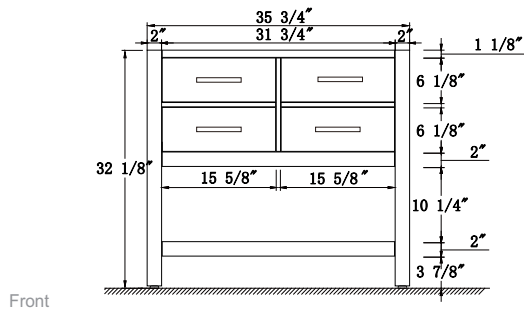

Dimensions

Front

Back

Side

Top

Features:

- Solid Wood & Hardwood Construction
- 4 Soft-close Drawers
- 1 Open Shelf
- Brushed nickel hardware
- Adjustable leg levelers
- cUPC Undermount Basin

Dimensions:

- 36``x22``x34.5`` (WithTop)
- 35 3/4``x22``x32 1/8``(Vanity Only)

Vanity Finish:

- White (W)
- Sapphire Gray (SG)
- Heritage Blue (HB)
- Black Onyx (BO)

Countertop:

- Italian carrara white marble (CW)

Certification:

CARB P2

Countertop & Sink

Dimensions:

Countertop: 36"x22"x2.4"

Rectangle undermount basin: 20.1"x12.2"x7.5"