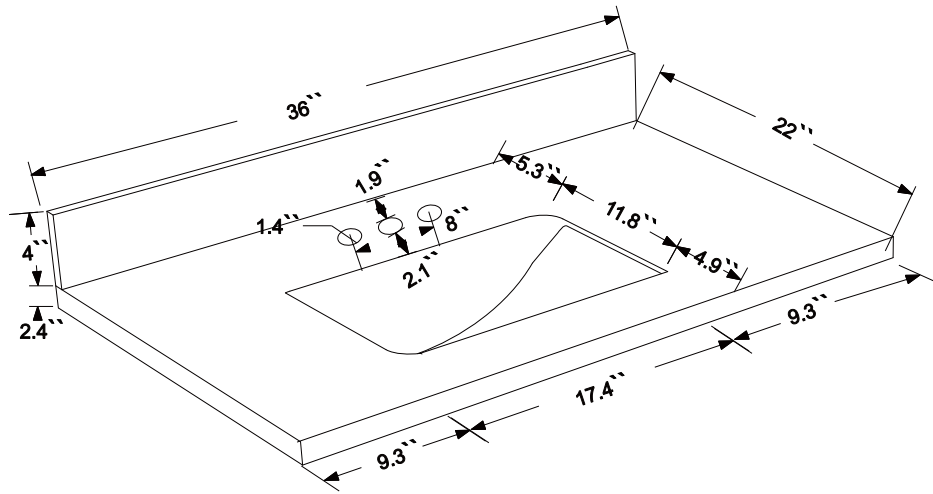

Dimensions

Front

Back

Side

Top

Features:

- Solid Wood & Hardwood Construction
- 4 Soft-close Drawers
- 1 Open Shelf
- Brushed nickel hardware
- Adjustable leg levelers
- cUPC Undermount Basin

Dimensions:

- 36``x22``x34.5`` (WithTop)
- 35 3/4``x22``x32 1/8``(Vanity Only)

Vanity Finish:

- White (W)
- Sapphire Gray (SG)
- Heritage Blue (HB)
- Black Onyx (BO)

Countertop:

- Italian carrara white marble (CW)

Certification:

CARB P2

Countertop & Sink

Dimensions:

Countertop: 36"x22"x2.4"

Rectangle undermount basin: 20.1"x12.2"x7.5"