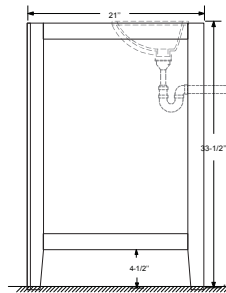

Dimensions

Front

Back

Side

Top

Features:

- Solid Wood & Hardwood Construction
- 9 Soft-close Drawers
- 2 Soft-close Doors
- Brushed nickel hardware
- Adjustable leg levelers
- cUPC Undermount Basin

Dimensions:

- 48"×22"×34.5" (With Top)
- 47"×21"×33.5" (Vanity Only)

Vanity Finish:

- White (W)
- Sapphire Gray (SG)

Countertop:

- Italian carrara white marble (CW)

Certification:

CARB P2