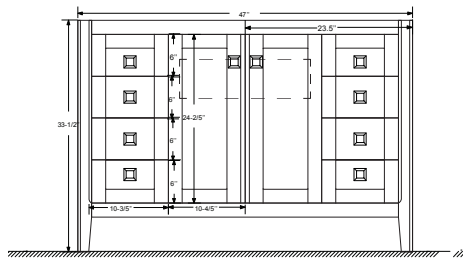

Dimensions

Front

Back

Side

Top

Features:

- Solid Wood & Hardwood Construction
- 9 Soft-close Drawers
- 2 Soft-close Doors
- Brushed nickel hardware
- Adjustable leg levelers
- cUPC Undermount Basin

Dimensions:

- 48"×22"×34.5" (With Top)
- 47"×21"×33.5" (Vanity Only)

Vanity Finish:

- White (W)
- Sapphire Gray (SG)

Countertop:

- Italian carrara white marble (CW)

Certification:

CARB P2