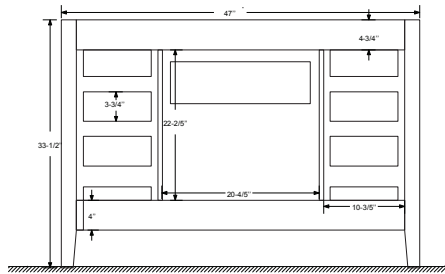

Dimensions

Front

Back

Side

Top

Features:

- Solid Wood & Hardwood Construction
- 9 Soft-close Drawers
- 2 Soft-close Doors
- Brushed nickel hardware
- Adjustable leg levelers
- cUPC Undermount Basin

Dimensions:

- 48"×22"×34.5" (With Top)
- 47"×21"×33.5" (Vanity Only)

Vanity Finish:

- White (W)
- Sapphire Gray (SG)

Countertop:

- Italian carrara white marble (CW)

Certification:

CARB P2