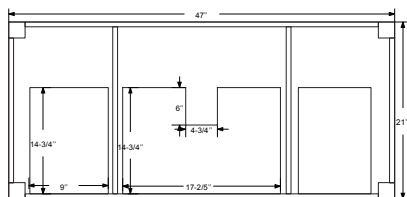

Dimensions

Front

Back

Side

Top

Features:

- Solid Wood & Hardwood Construction
- 9 Soft-close Drawers
- 2 Soft-close Doors
- Brushed nickel hardware
- Adjustable leg levelers
- cUPC Undermount Basin

Dimensions:

- 48"×22"×34.5" (With Top)
- 47"×21"×33.5" (Vanity Only)

Vanity Finish:

- White (W)
- Sapphire Gray (SG)

Countertop:

- Italian carrara white marble (CW)

Certification:

CARB P2