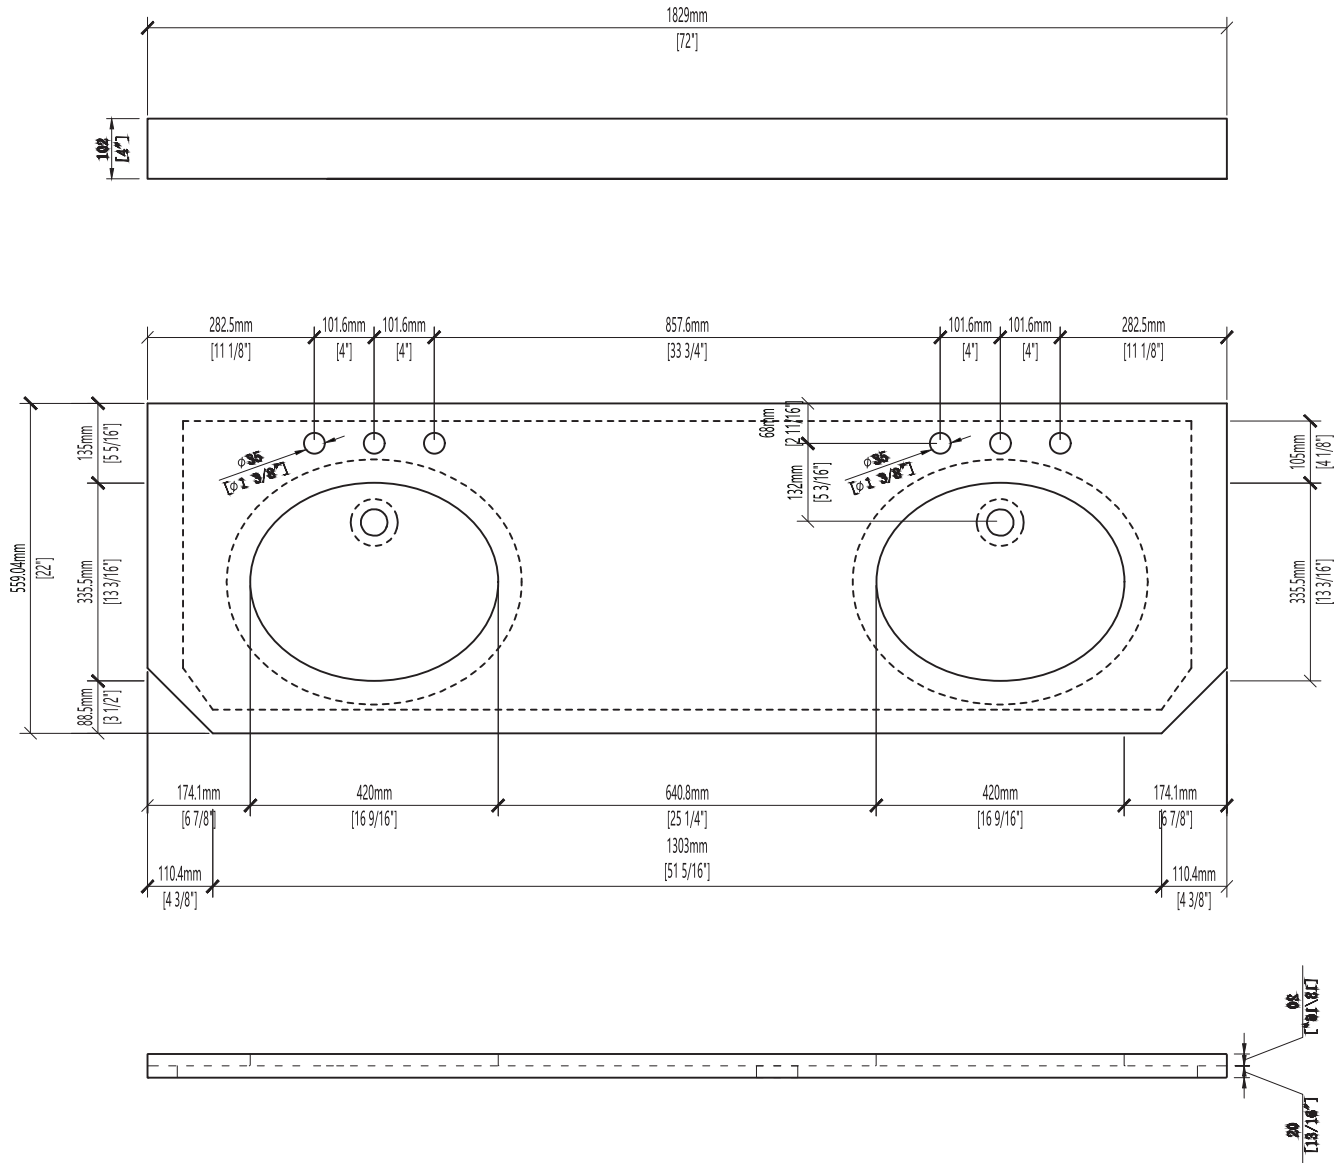

WATER CREATION

MODEL: PALACE 72

MODEL: PALACE 72

MODEL: PALACE 72

MODEL: PALACE 72

MODEL: F2-0012