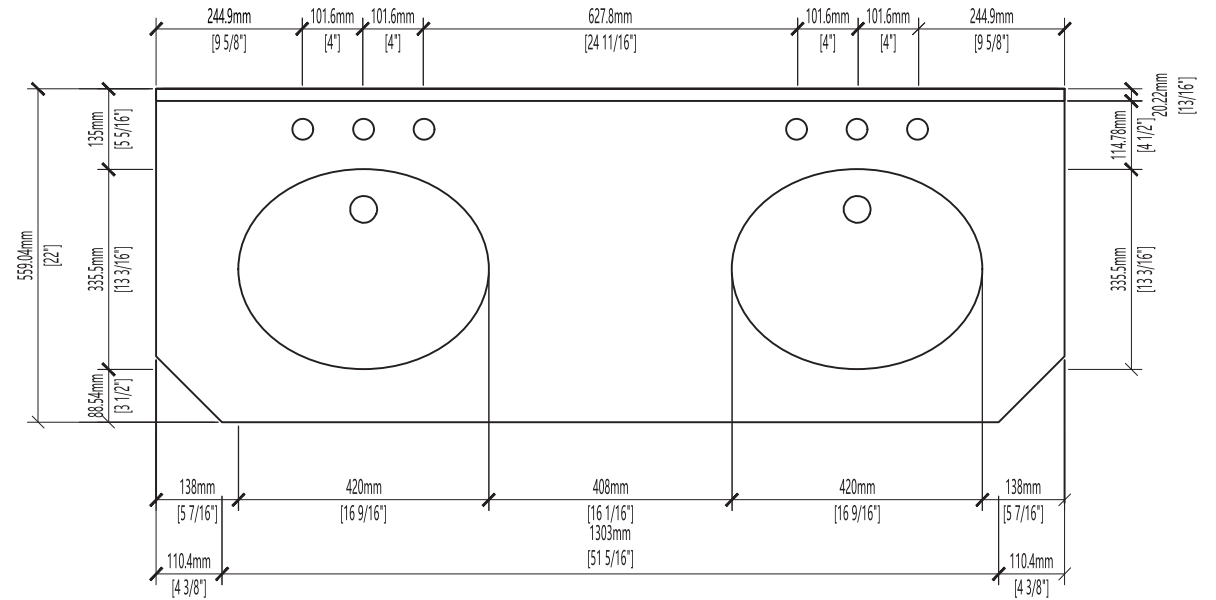

MODEL: PALACE 60

MODEL: PALACE 60

WATER CREATION

MODEL: PALACE 60

MODEL: PALACE 60

MODEL: F2-0013