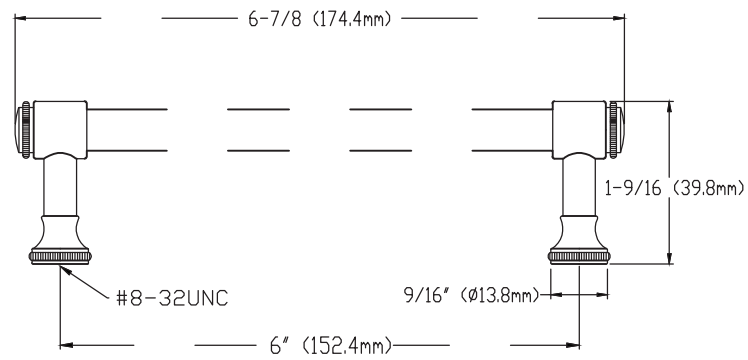

MODEL: PALACE 60

MODEL: PALACE 60

WATER CREATION

MODEL: PALACE 60

MODEL: PALACE 60

MODEL: F2-0013