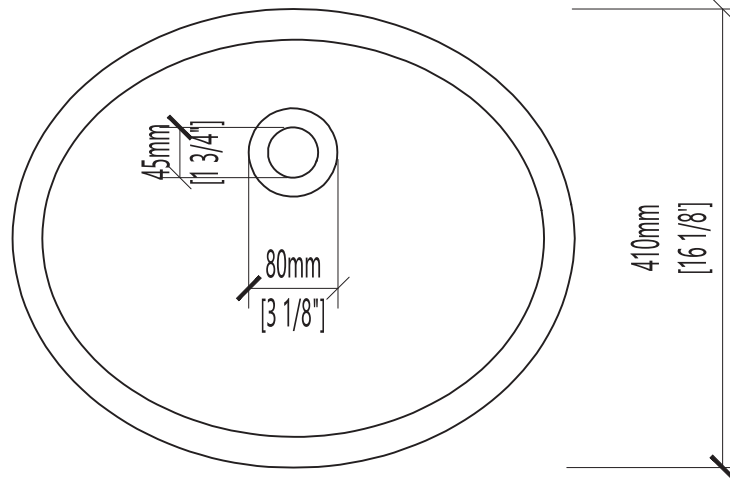

MODEL: PALACE 60

MODEL: PALACE 60

WATER CREATION

MODEL: PALACE 60

MODEL: PALACE 60

MODEL: F2-0013