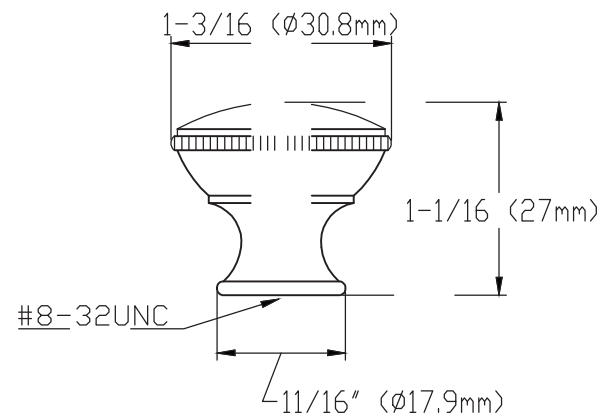

MODEL: PALACE 60

MODEL: PALACE 60

WATER CREATION

MODEL: PALACE 60

MODEL: PALACE 60

MODEL: F2-0013