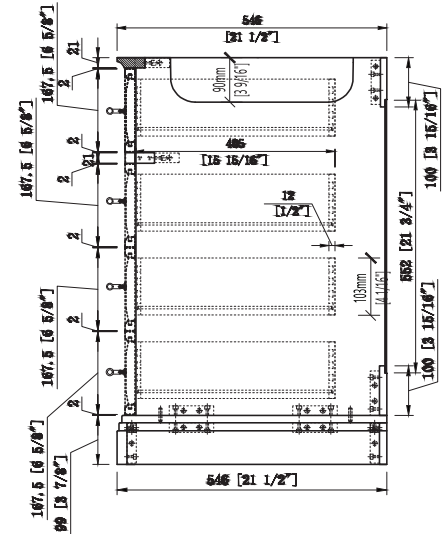

WATER CREATION

MODEL: PALACE 60

MODEL: PALACE 60

MODEL: PALACE 60

MODEL: PALACE 60

MODEL: F2-0009