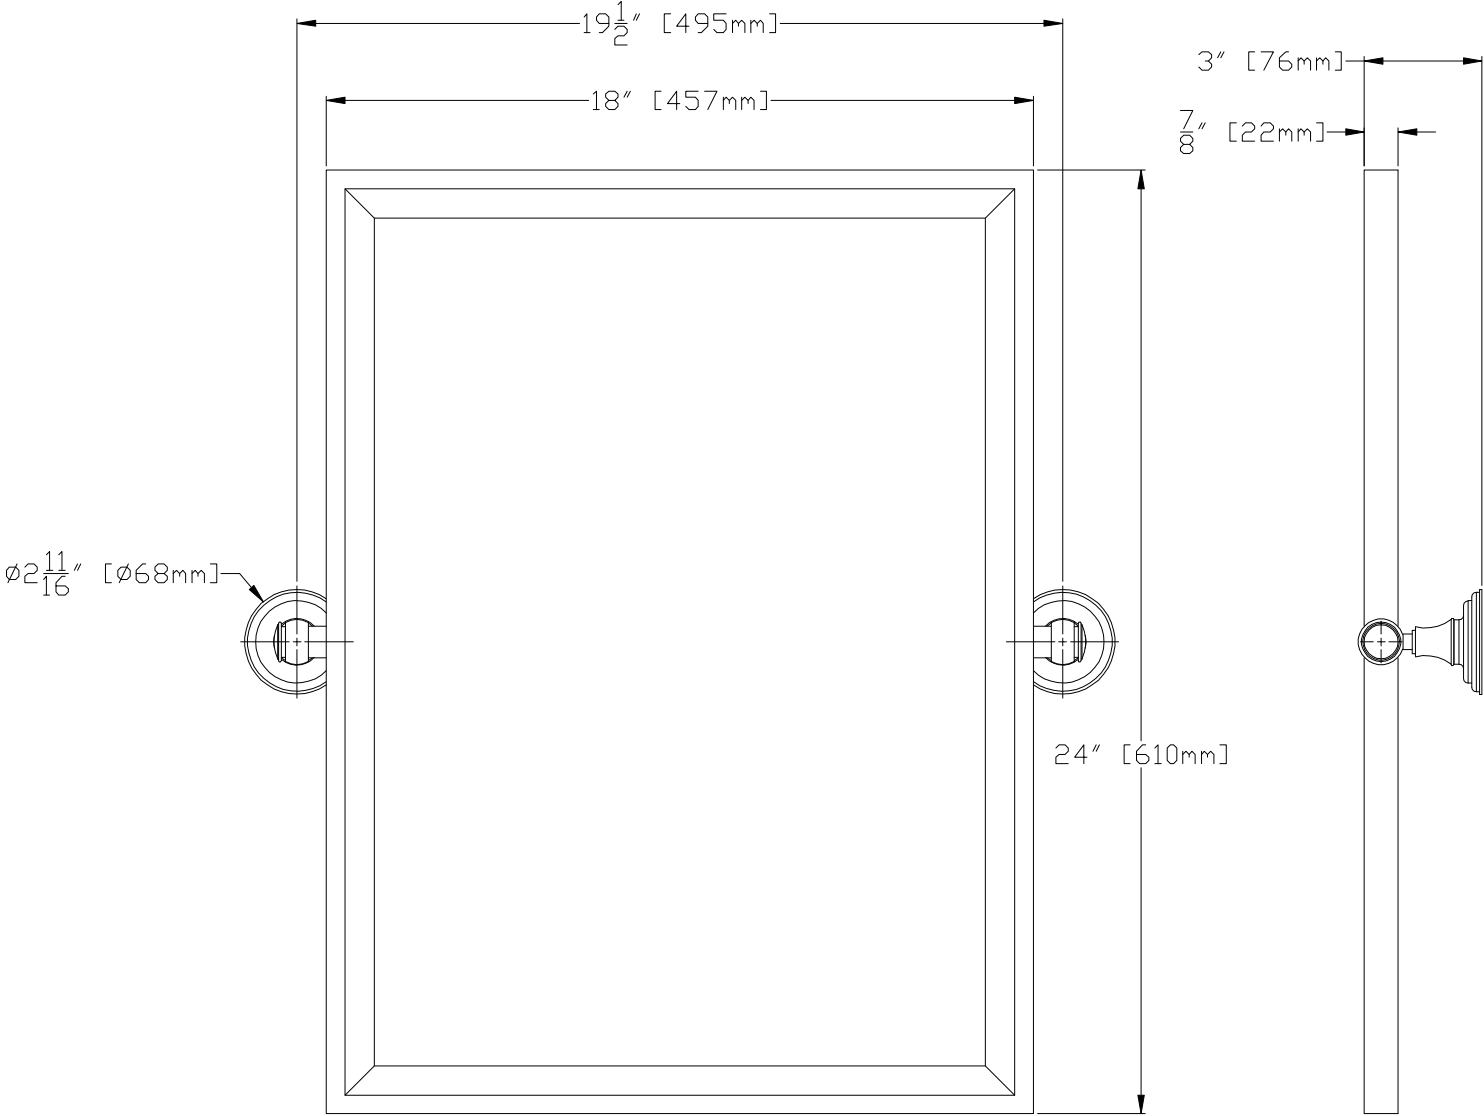

WATER CREATION

MODEL: PALACE 60

MODEL: PALACE 60

MODEL: PALACE 60

MODEL: PALACE 60

MODEL: F2-0009