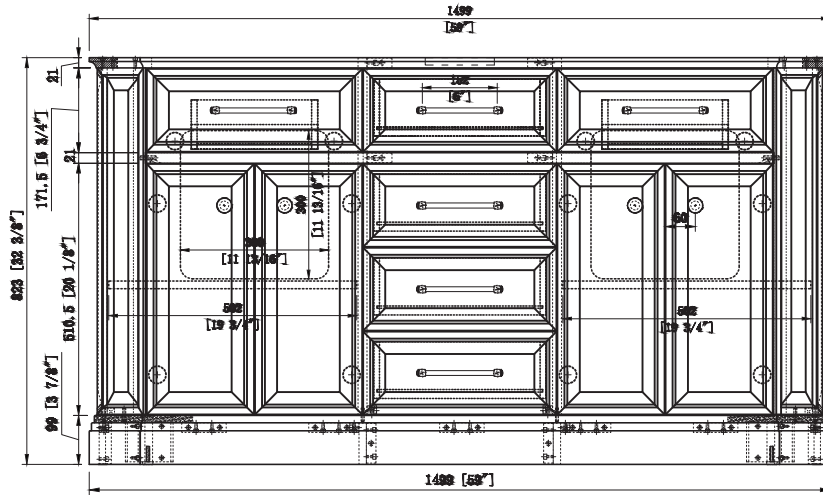

WATER CREATION

MODEL: PALACE 60

MODEL: PALACE 60

MODEL: PALACE 60

MODEL: PALACE 60

MODEL: F2-0009