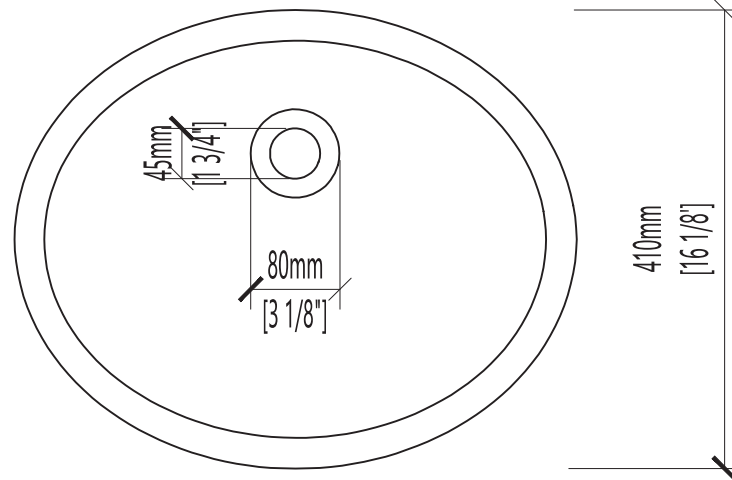

WATER CREATION

MODEL: PALACE 60

MODEL: PALACE 60

MODEL: PALACE 60

MODEL: PALACE 60

MODEL: F2-0009