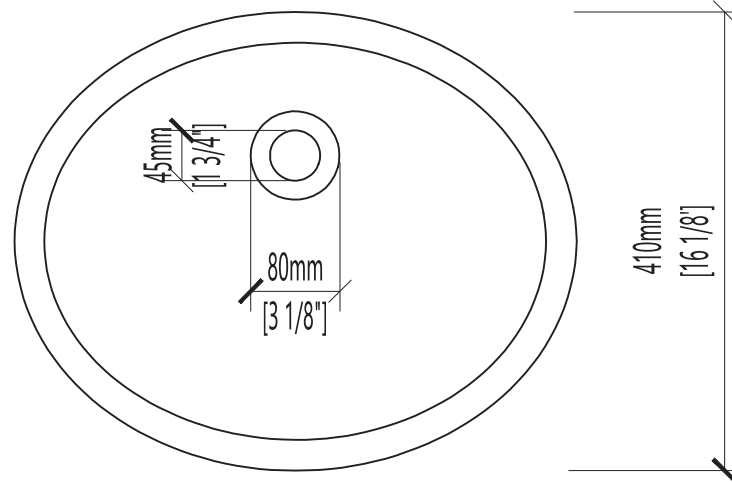

WATER CREATION

MODEL: PALACE 60

MODEL: PALACE 60

MODEL: PALACE 60

MODEL: PALACE 60

MODEL: F2-0009