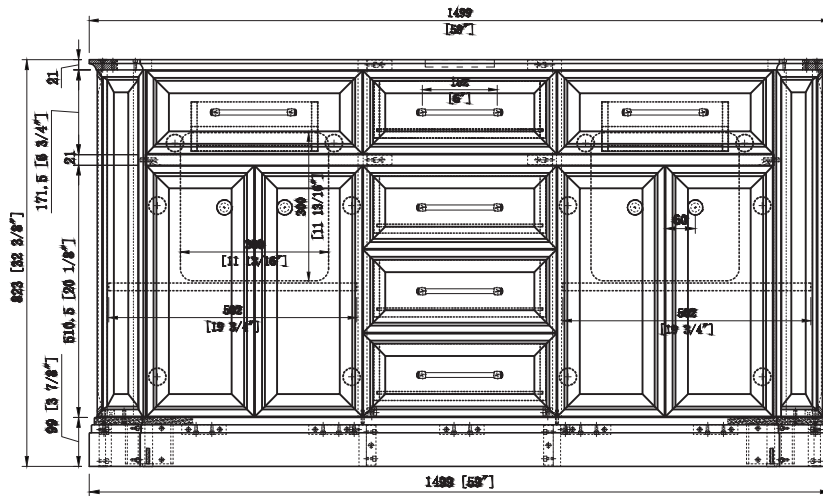

WATER CREATION

MODEL: PALACE 60

MODEL: PALACE 60

MODEL: PALACE 60

MODEL: PALACE 60

MODEL: F2-0009