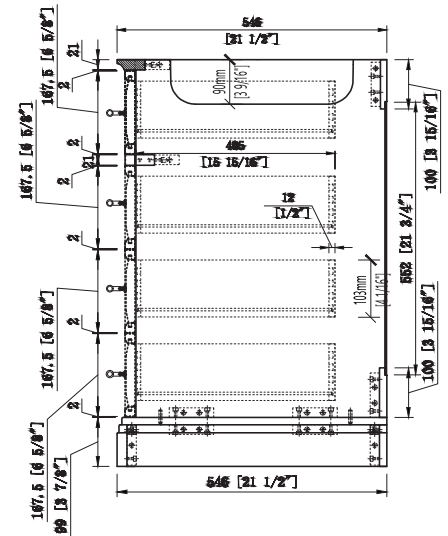

WATER CREATION

MODEL: PALACE 60

MODEL: PALACE 60

MODEL: PALACE 60

MODEL: PALACE 60

MODEL: F2-0009