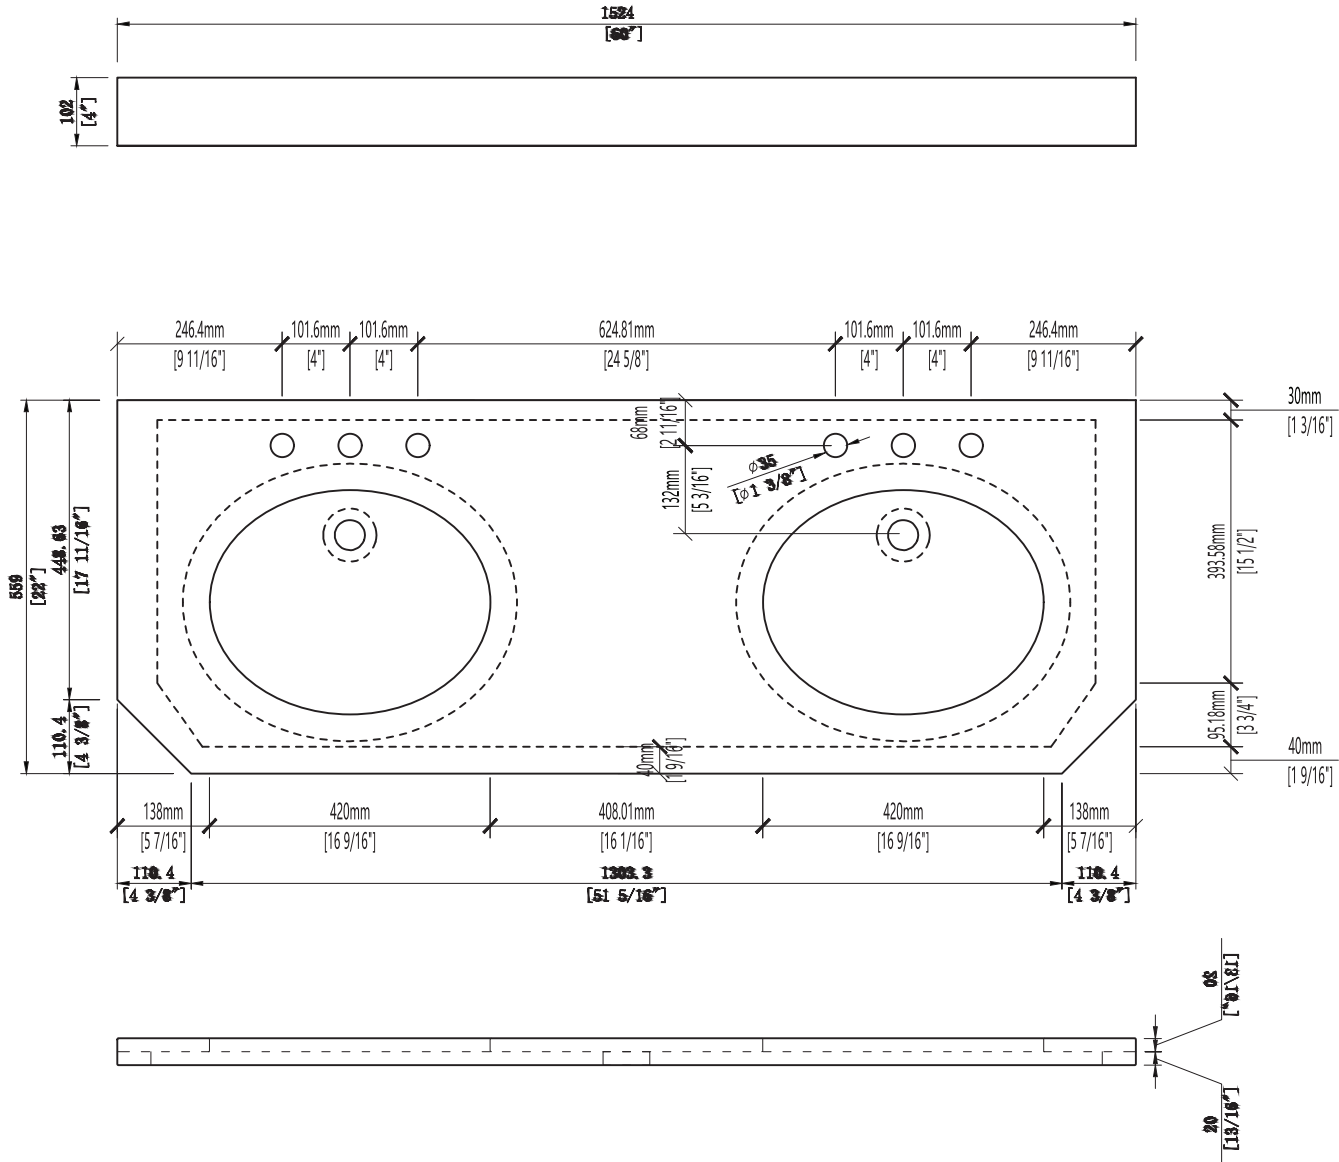

WATER CREATION

MODEL: PALACE 60

MODEL: PALACE 60

MODEL: PALACE 60

MODEL: PALACE 60

MODEL: F2-0009