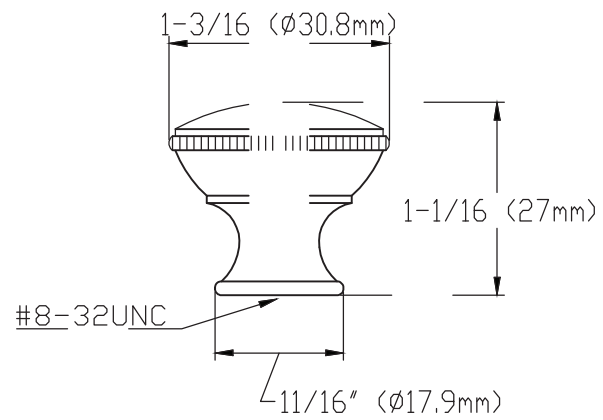

WATER CREATION

MODEL: PALACE 60

MODEL: PALACE 60

MODEL: PALACE 60

MODEL: PALACE 60

MODEL: F2-0009