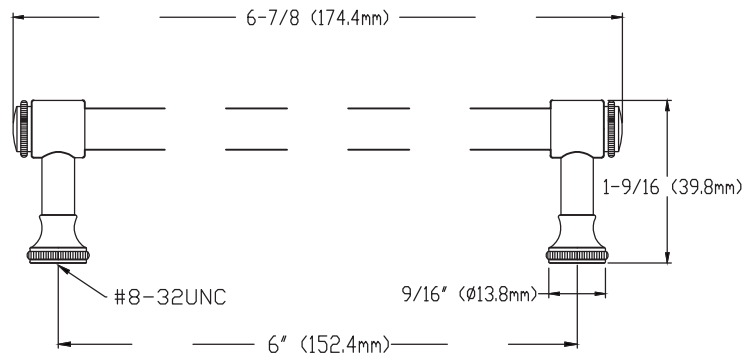

WATER CREATION

MODEL: PALACE 60

MODEL: PALACE 60

MODEL: PALACE 60

MODEL: PALACE 60

MODEL: F2-0009