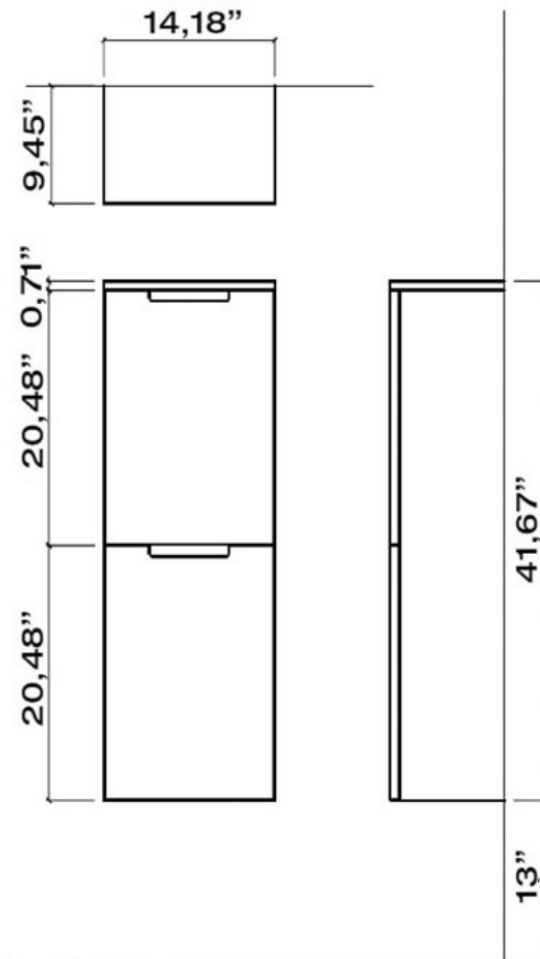

OACO-24

Oasi Linen Tower
14.18" x 9.45" x 41.67"

WT: 46LBS

Includes: OAC24D (linen tower with
right side hinges)

Bath/Vanities

OACO-24

Oasi Linen Tower

STANDARDS