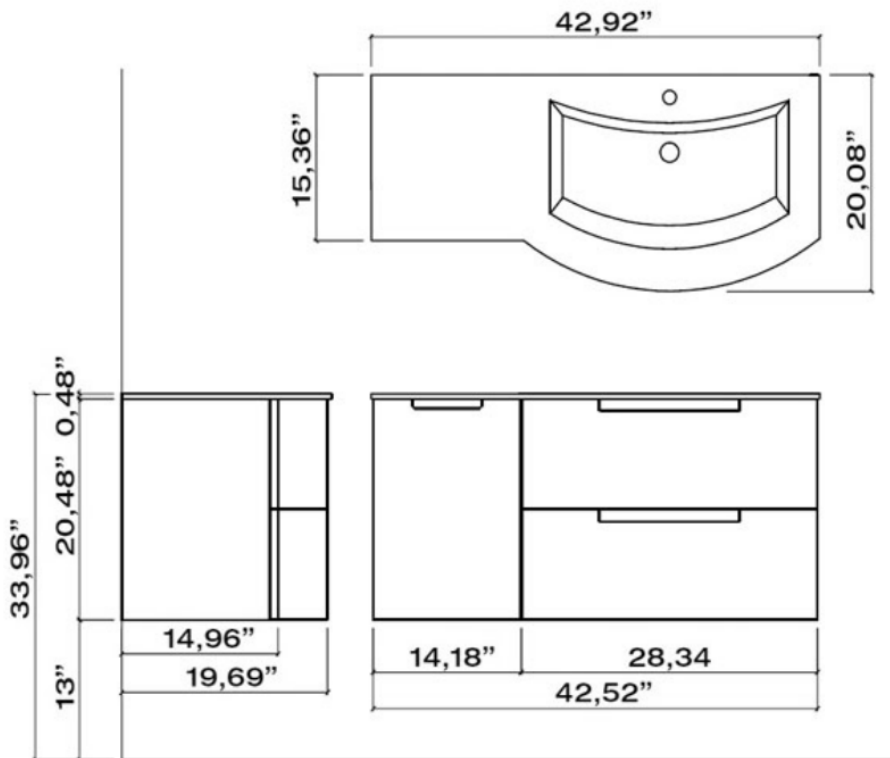

OA53OPT3

Oasi 53" Vanity
 52.37" x 20.08" x 20.96"
 WT: 156LBS
 Includes: L036 (vanity), LV050-DX
 (sink), B052-SX (left cabinet)

SPECIFICATION SUBMITTAL

Bath/Vanities

OA53OPT3

Oasi 53" Vanity

STANDARDS

- Compliant with ASME A112.18.1-B125.1
- Compliant with AB1953
- Compliant with ANSI NSF61 – Annex G
- Certified by CSA International
- Compliant with ANSI A117.1

Finishes	OA53OPT3B	OA53OPT3W	OA53OPT3R	OA53OPT3G	OA53OPT3T	OA53OPT3S
Black Glossy	X					
White Glossy		X				
Red Glossy			X			
Grey Glossy				X		
Slate Glossy					X	
Sand Glossy						X

Features	OA53OPT3B	OA53OPT3W	OA53OPT3R	OA53OPT3G	OA53OPT3T	OA53OPT3S
Two (2) Soft Close Drawers	X	X	X	X	X	X
Tekorlux Sink Top With Overflow	X	X	X	X	X	X
Wall Mounted Unit (hardware included)	X	X	X	X	X	X
Legs Available OA-AM-LEGS (sold sep.)	X	X	X	X	X	X
Left-Side Cabinet With Glass Shelf	X	X	X	X	X	X
Limited Lifetime Warranty	X	X	X	X	X	X