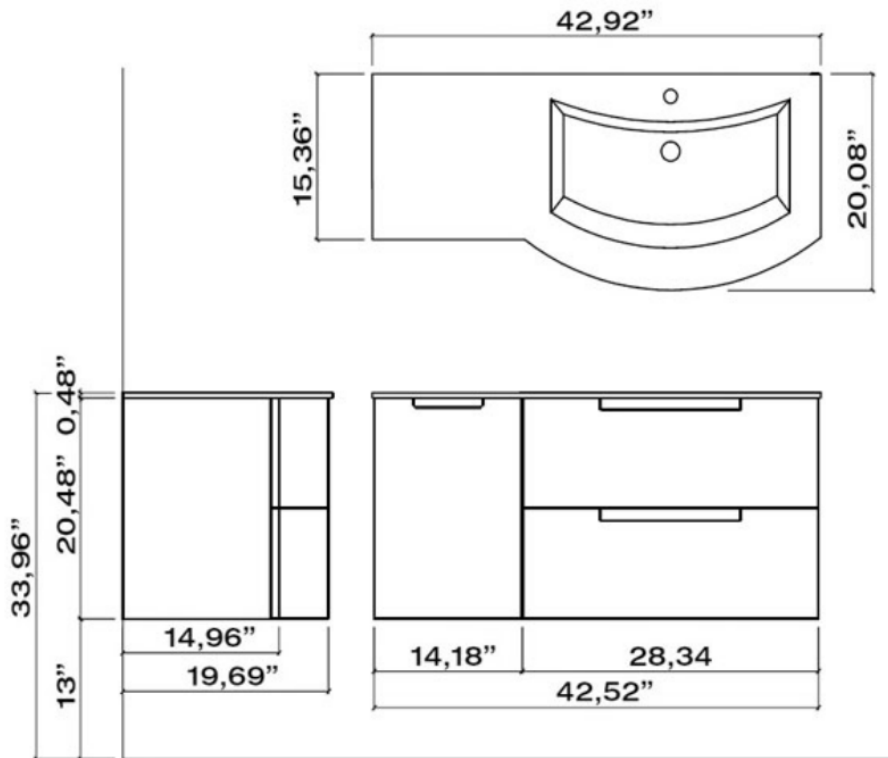

# OA43OPT3

Oasi 43" Vanity  
42.92" x 20.08" x 20.96"  
WT: 135LBS  
Includes: L035 (vanity), LV049-SX  
(sink), B052-SX (left cabinet)

### Oasi 43" Vanity