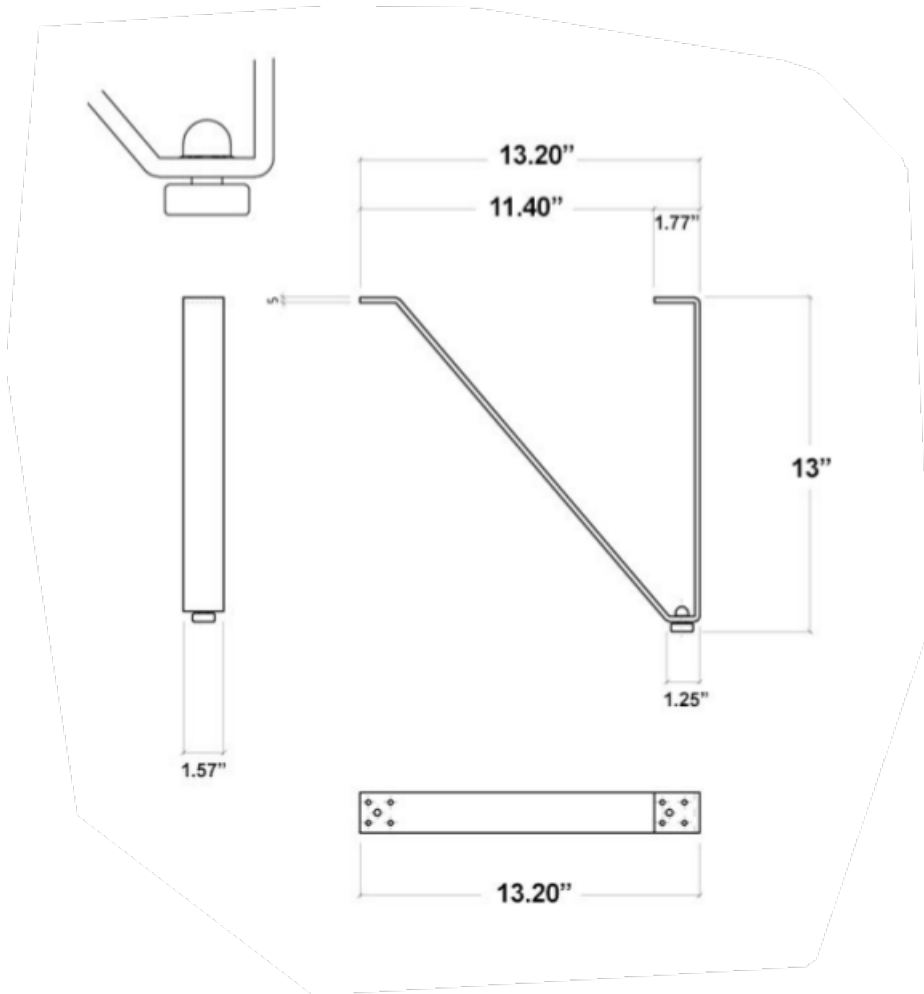

OA-AM-LEGS

Optional Legs for Oasi/Ambra Vanities

Bath/Vanities

OA-AM-LEGS

Legs For Oasi/Ambra Vanities

STANDARDS

- Compliant with ASME A112.18.1-B125.1
- Compliant with AB1953
- Compliant with ANSI NSF61 – Annex G
- Certified by CSA International
- Compliant with ANSI A117.1