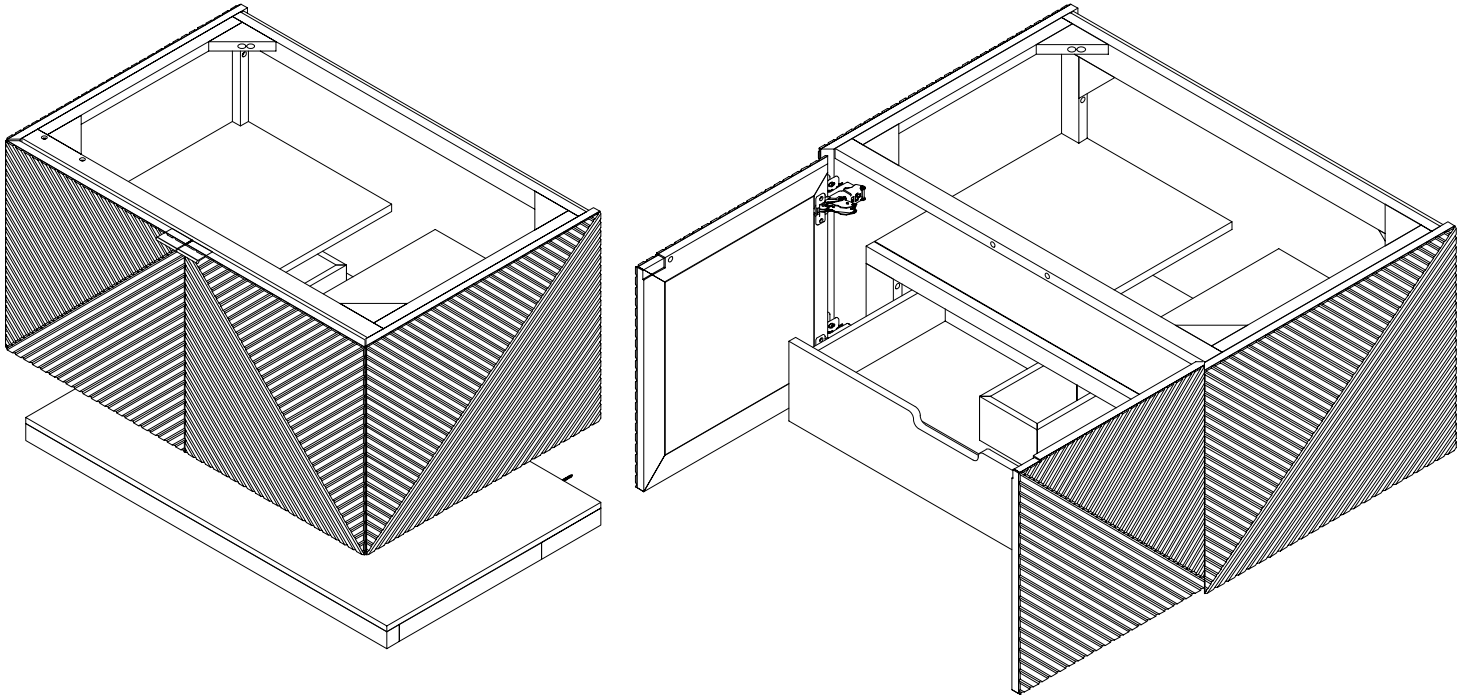

## 36" Marcello Single Vanity

D200-V36-CSN

### Details and Features

Solids: Poplar  
 Veneers: Acacia  
 Panels: Marine MDF  
 Installation Type: Wall Mount  
 Number of Doors: 2  
 Number of Drawers: 1 (internal)  
 Shelves: 1 (fixed) (internal)  
 Shelves: 1 floating  
 Assembly Required: No  
 Drawer Boxes: Acacia veneers over Marine MDF  
 English Dovetail joinery  
 Aluminum Laminate Drawer Liners  
 Hardware Finish: Champagne Brass  
 Full Extension, Soft Close Glides  
 European Soft Close Hinges  
 Vanity Top: Optional 3cm Tops available  
 Number of Basins: 1  
 (included with optional countertop purchase)

### Dimensions

Cabinet Width: 35-13/16" (910mm)  
 Cabinet Depth: 23-7/26" (594.6 mm)  
 Height: 17-15/16" (455)  
 Rough-In: 23-1/8" (587mm)  
 Requires a compact, bottle-style trap  
 Shelf Width: 35-13/16" (910mm)  
 Shelf Depth: 21-1/4" (540mm)  
 Shelf Height: 1-15/16" (50mm)

# 36" Marcello Single Vanity

D200-V36-CSN

All dimensions and specifications are nominal and may vary. Use actual products for accuracy in critical situations.  
 Diagrams are of cabinets only – James Martin Optional Countertops and sinks are not shown.