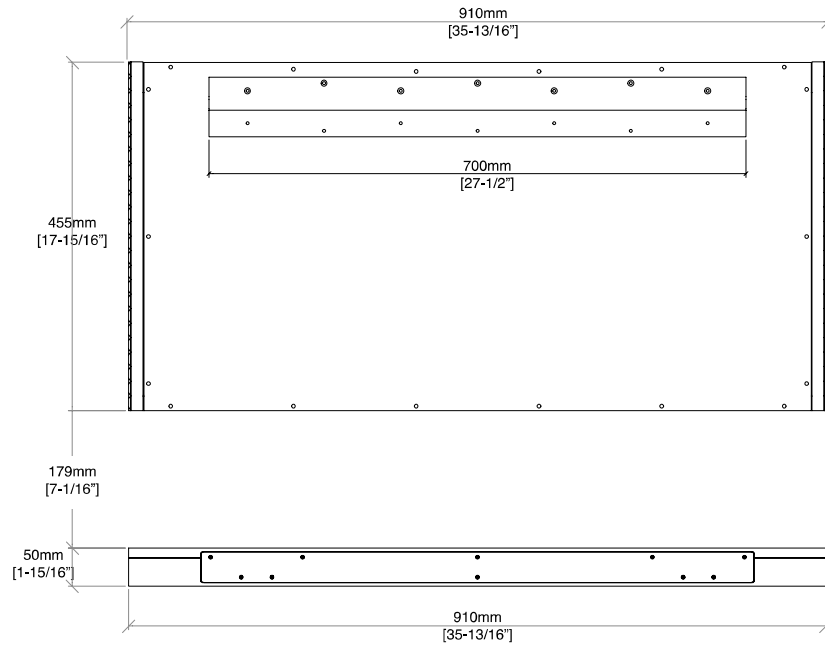

### Dimensions

Cabinet Width: 35-13/16" (910mm)  
 Cabinet Depth: 23-7/26" (594.6 mm)  
 Height: 17-15/16" (455)  
 Rough-In: 23-1/8" (587mm)  
 Requires a compact, bottle-style trap  
 Shelf Width: 35-13/16" (910mm)  
 Shelf Depth: 21-1/4" (540mm)  
 Shelf Height: 1-15/16" (50mm)

# 36" Marcello Single Vanity

D200-V36-CSN

All dimensions and specifications are nominal and may vary. Use actual products for accuracy in critical situations.  
 Diagrams are of cabinets only – James Martin Optional Countertops and sinks are not shown.

## 36" Marcello Single Vanity

D200-V36-CSN

All dimensions and specifications are nominal and may vary. Use actual products for accuracy in critical situations.  
Diagrams are of cabinets only – James Martin Optional Countertops and sinks are not shown.