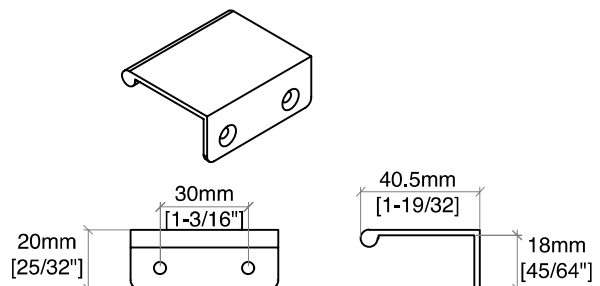

## 36" Marcello Single Vanity

D200-V36-CSN

### Details and Features

Solids: Poplar  
 Veneers: Acacia  
 Panels: Marine MDF  
 Installation Type: Wall Mount  
 Number of Doors: 2  
 Number of Drawers: 1 (internal)  
 Shelves: 1 (fixed) (internal)  
 Shelves: 1 floating  
 Assembly Required: No  
 Drawer Boxes: Acacia veneers over Marine MDF  
 English Dovetail joinery  
 Aluminum Laminate Drawer Liners  
 Hardware Finish: Champagne Brass  
 Full Extension, Soft Close Glides  
 European Soft Close Hinges  
 Vanity Top: Optional 3cm Tops available  
 Number of Basins: 1  
 (included with optional countertop purchase)

### Dimensions

Cabinet Width: 35-13/16" (910mm)  
 Cabinet Depth: 23-7/26" (594.6 mm)  
 Height: 17-15/16" (455)  
 Rough-In: 23-1/8" (587mm)  
 Requires a compact, bottle-style trap  
 Shelf Width: 35-13/16" (910mm)  
 Shelf Depth: 21-1/4" (540mm)  
 Shelf Height: 1-15/16" (50mm)

## 36" Marcello Single Vanity

D200-V36-CSN

All dimensions and specifications are nominal and may vary. Use actual products for accuracy in critical situations.  
Diagrams are of cabinets only – James Martin Optional Countertops and sinks are not shown.