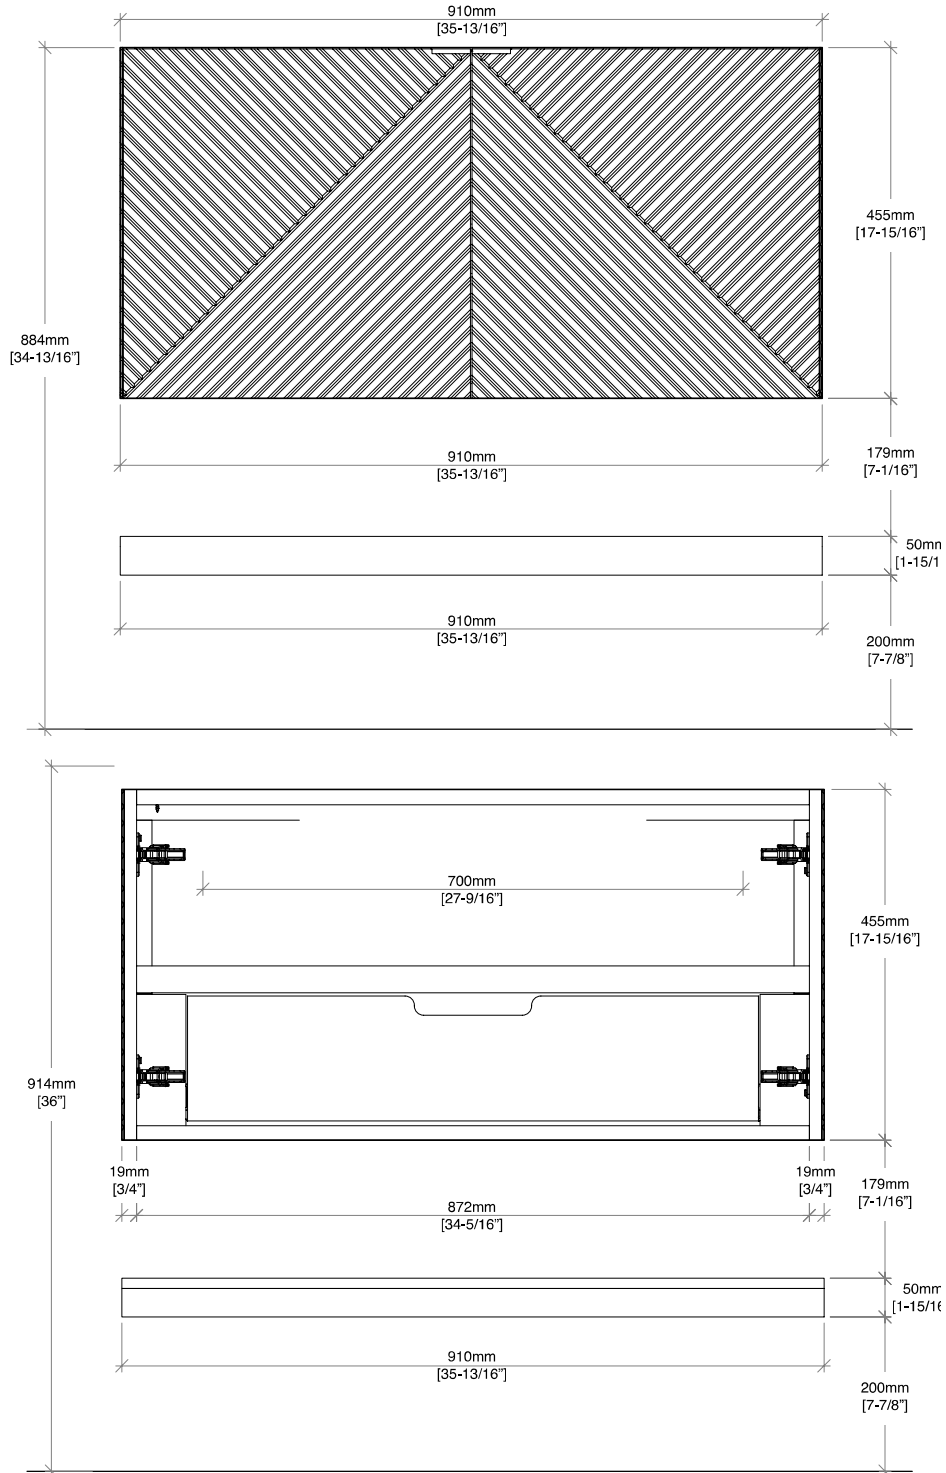

## 36" Marcello Single Vanity

D200-V36-CSN

### Details and Features

Solids: Poplar  
 Veneers: Acacia  
 Panels: Marine MDF  
 Installation Type: Wall Mount  
 Number of Doors: 2  
 Number of Drawers: 1 (internal)  
 Shelves: 1 (fixed) (internal)  
 Shelves: 1 floating  
 Assembly Required: No  
 Drawer Boxes: Acacia veneers over Marine MDF  
 English Dovetail joinery  
 Aluminum Laminate Drawer Liners  
 Hardware Finish: Champagne Brass  
 Full Extension, Soft Close Glides  
 European Soft Close Hinges  
 Vanity Top: Optional 3cm Tops available  
 Number of Basins: 1  
 (included with optional countertop purchase)

### Dimensions

Cabinet Width: 35-13/16" (910mm)  
 Cabinet Depth: 23-7/26" (594.6 mm)  
 Height: 17-15/16" (455)  
 Rough-In: 23-1/8" (587mm)  
 Requires a compact, bottle-style trap  
 Shelf Width: 35-13/16" (910mm)  
 Shelf Depth: 21-1/4" (540mm)  
 Shelf Height: 1-15/16" (50mm)

# 36" Marcello Single Vanity

D200-V36-CSN

All dimensions and specifications are nominal and may vary. Use actual products for accuracy in critical situations.  
 Diagrams are of cabinets only – James Martin Optional Countertops and sinks are not shown.