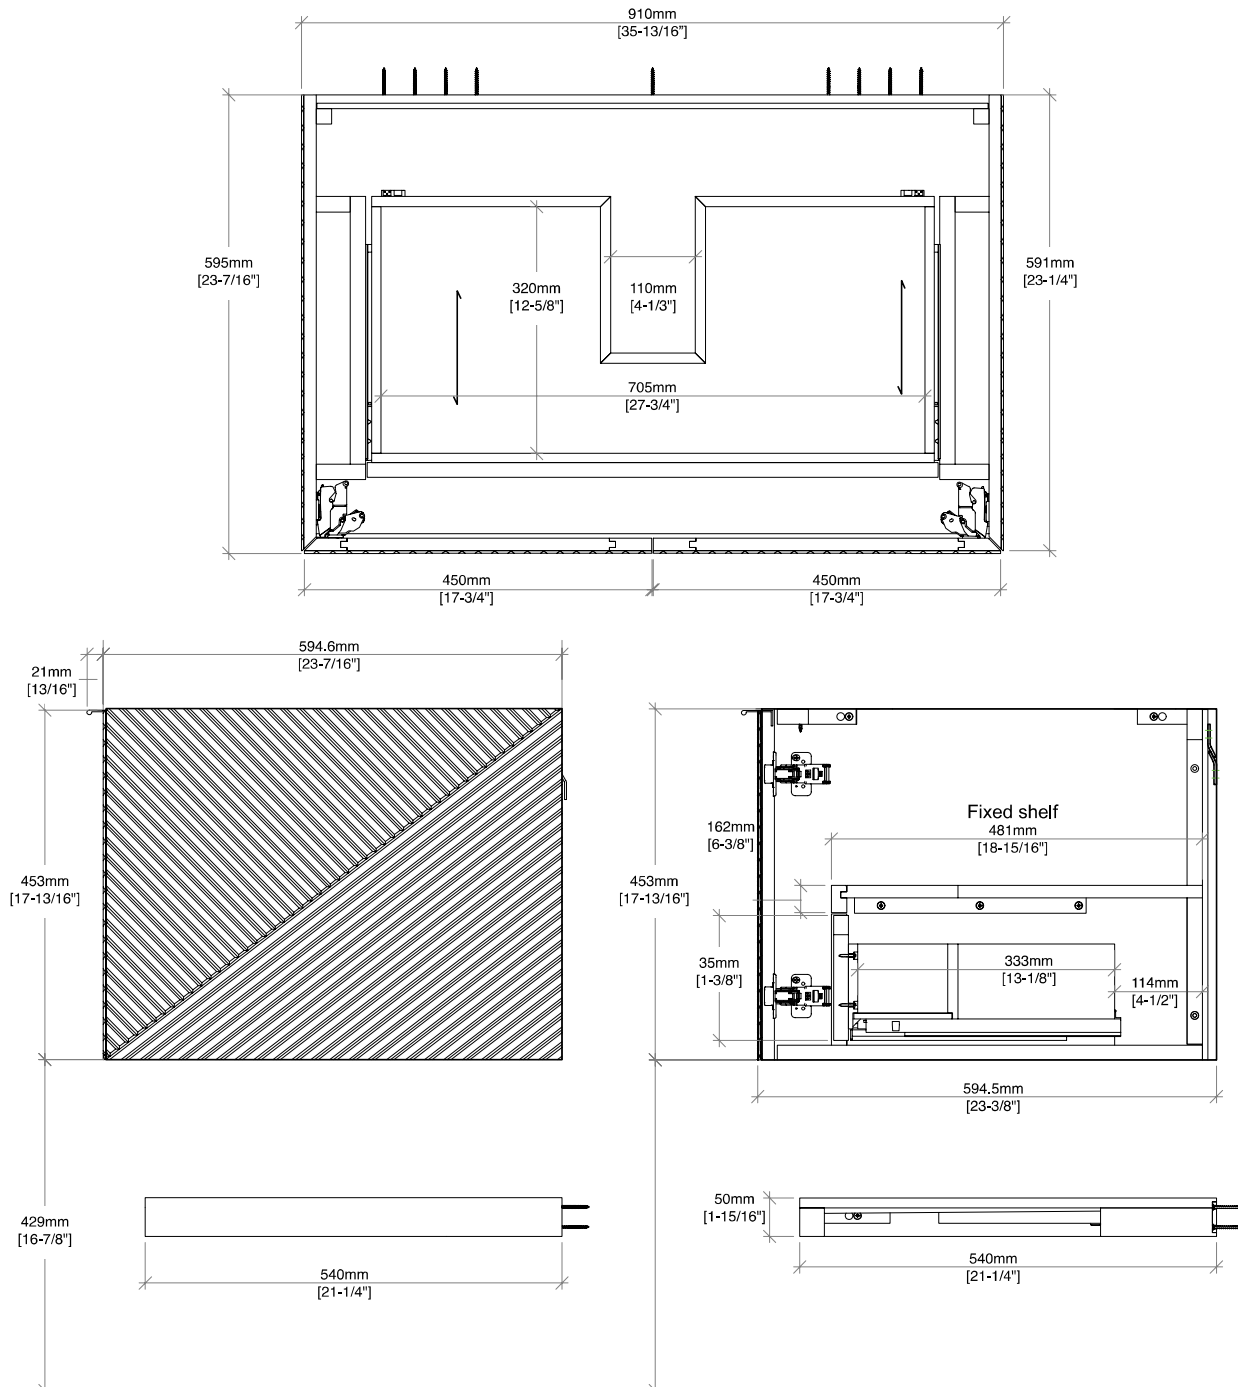

## 36" Marcello Single Vanity

D200-V36-CSN

### Dimensions

Cabinet Width: 35-13/16" (910mm)  
 Cabinet Depth: 23-7/26" (594.6 mm)  
 Height: 17-15/16" (455)  
 Rough-In: 23-1/8" (587mm)  
 Requires a compact, bottle-style trap  
 Shelf Width: 35-13/16" (910mm)  
 Shelf Depth: 21-1/4" (540mm)  
 Shelf Height: 1-15/16" (50mm)

# 36" Marcello Single Vanity

D200-V36-CSN

All dimensions and specifications are nominal and may vary. Use actual products for accuracy in critical situations.  
 Diagrams are of cabinets only – James Martin Optional Countertops and sinks are not shown.