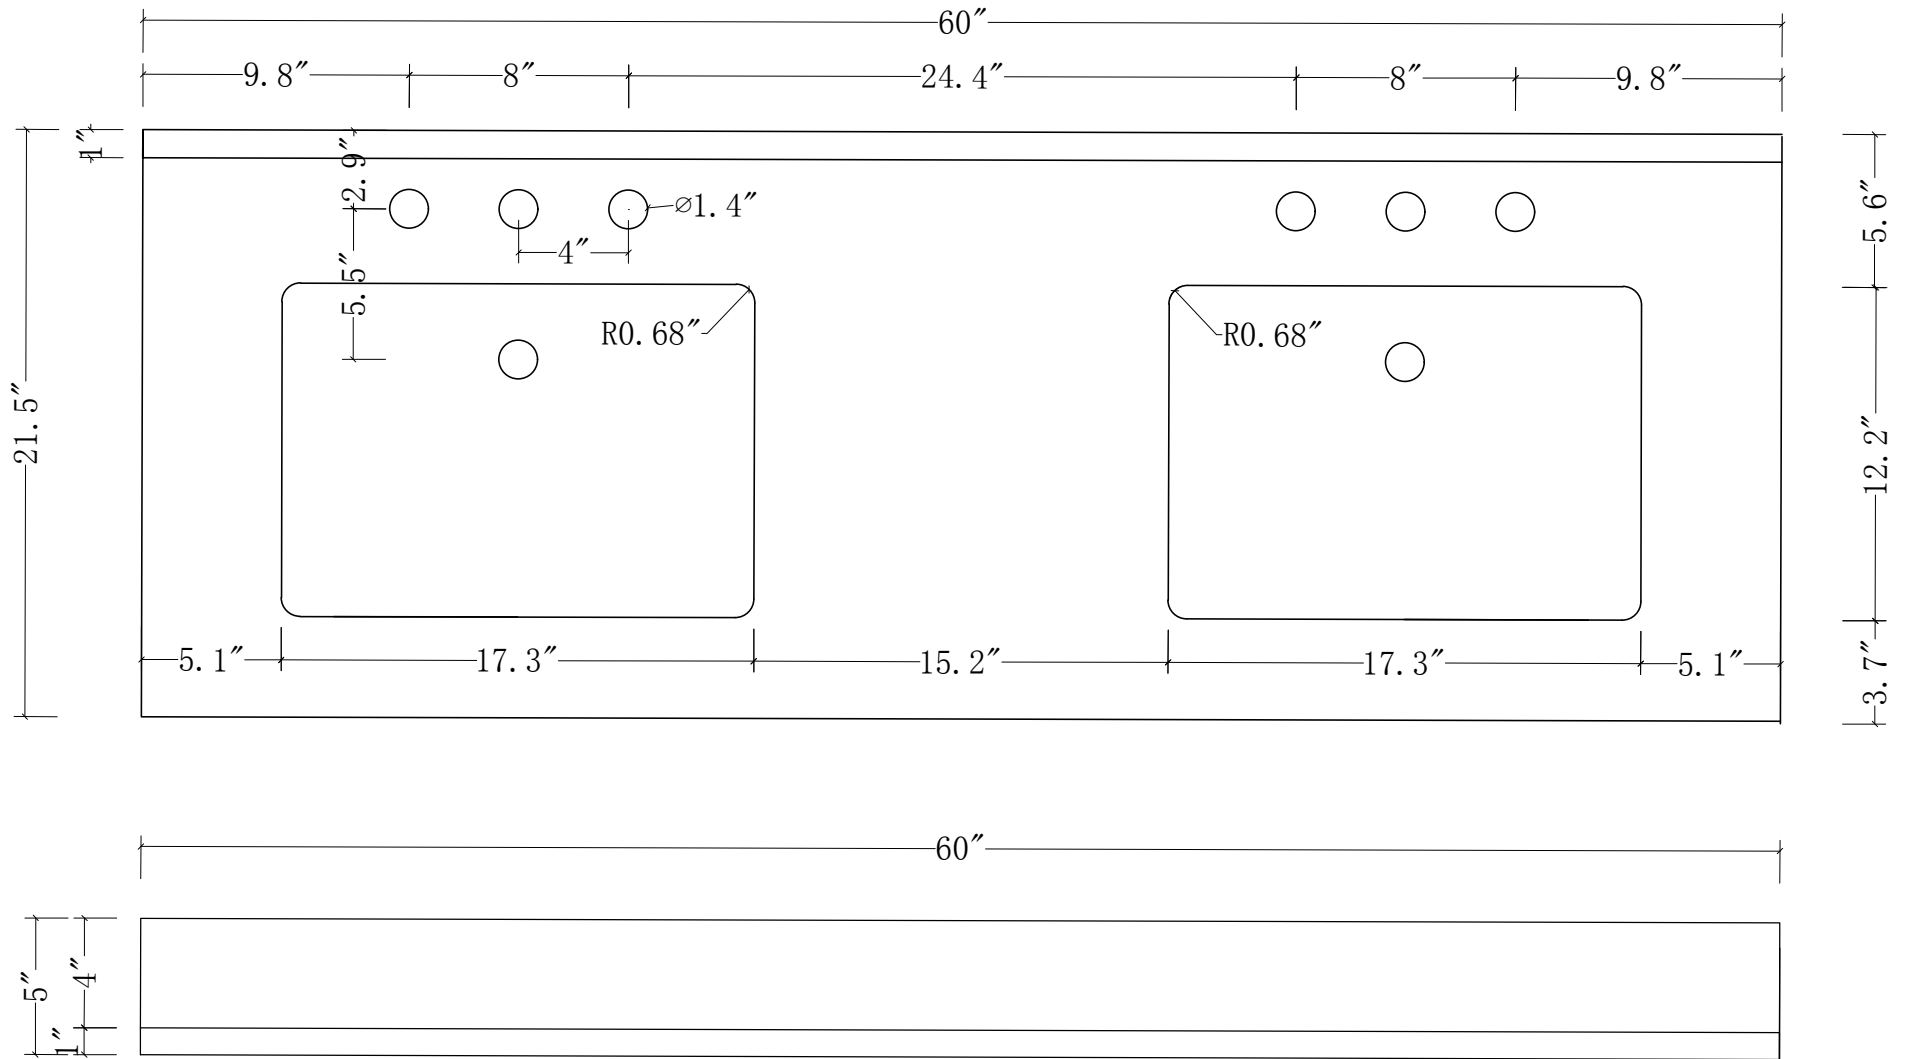

WATER CREATION

MODEL: MADISON60

MODEL: MADISON60

MODEL: MADISON60

WATER CREATION

MODEL: RET-M-2136

MODEL: F2-0009