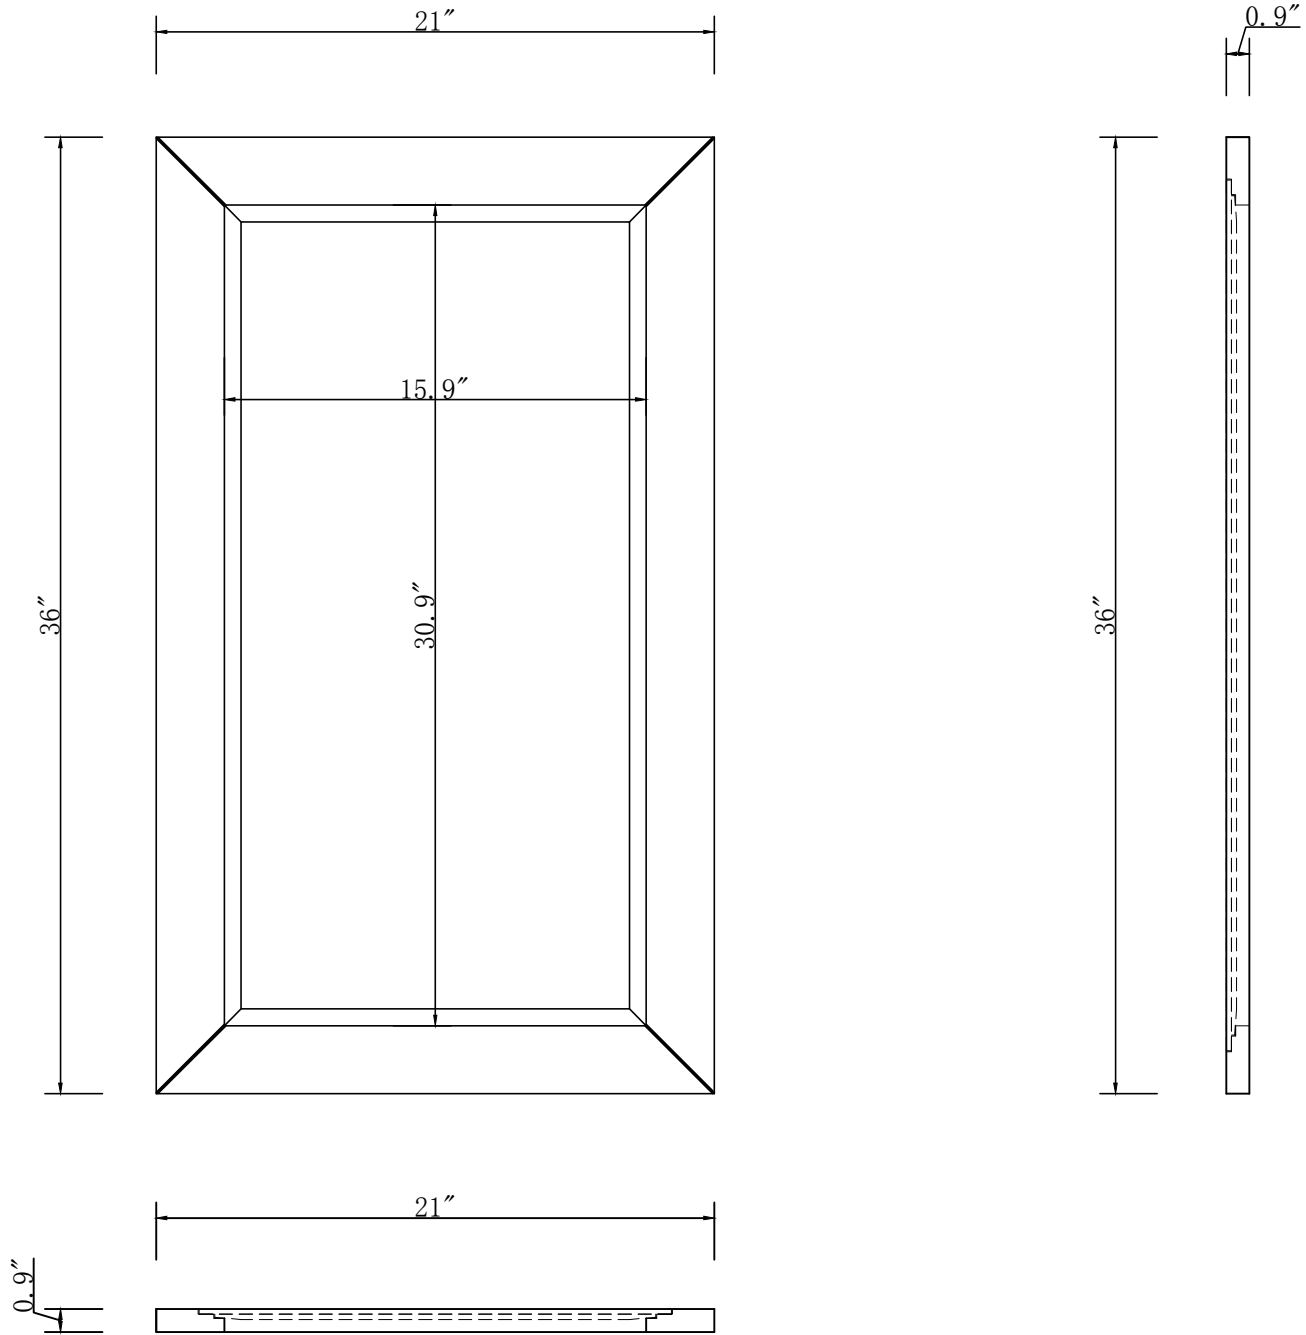

WATER CREATION

MODEL: MADISON60

MODEL: MADISON60

MODEL: MADISON60

WATER CREATION

MODEL: RET-M-2136

MODEL: F2-0009