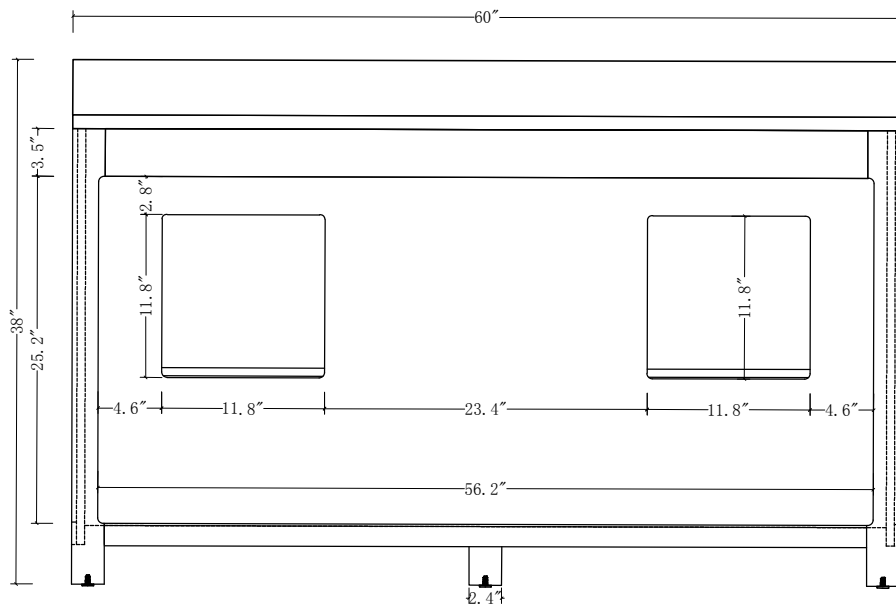

WATER CREATION

# MODEL: MADISON60

MODEL: MADISON60

MODEL: MADISON60

WATER CREATION

MODEL: RET-M-2136