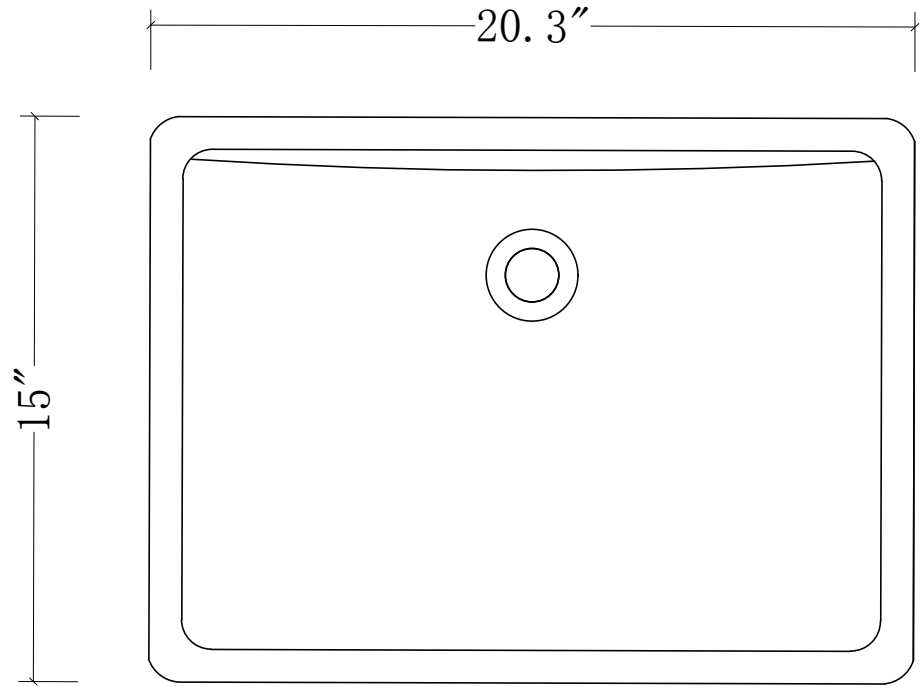

# MODEL: MADISON60

MODEL: MADISON60

MODEL: MADISON60

WATER CREATION

MODEL: RET-M-2136