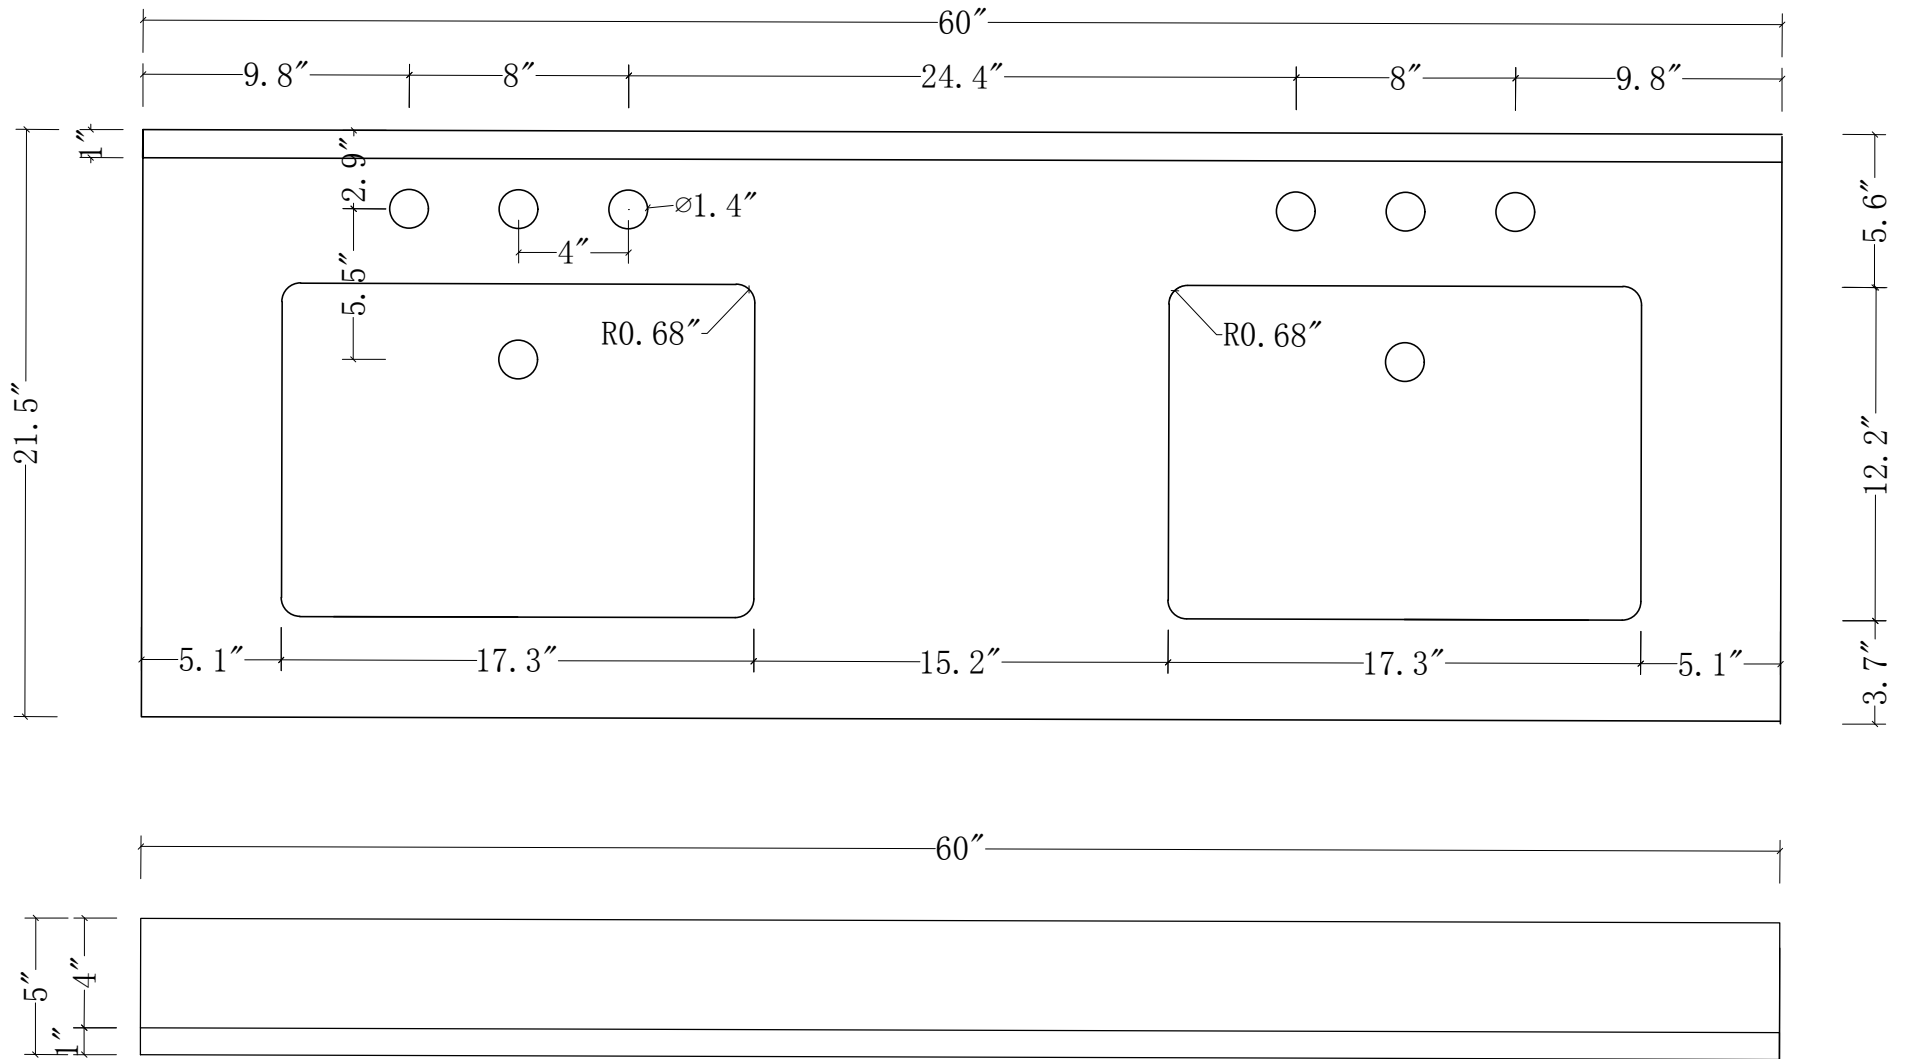

WATER CREATION

# MODEL: MADISON60

MODEL: MADISON60

MODEL: MADISON60

WATER CREATION

MODEL: RET-M-2136