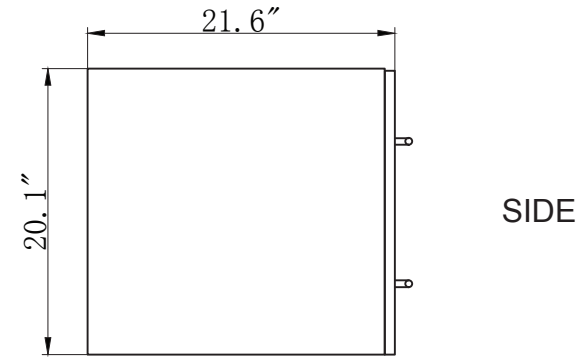

BACK

AVANT
 STYLES

SPECIFICATIONS

www.avant-styles.com

SKU: MS-430

REV1.13.18

NOTES

Countertops are not shown in these diagrams. (Cabinet Only)
 Do not expose the surface of the cabinet to corrosive liquids or direct sunlight.
 All dimensions and specifications are approximate and subject to change without notice.