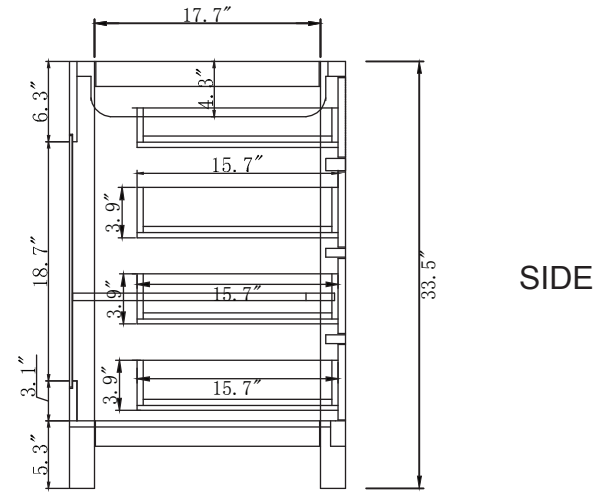

AVANT
STYLES

SPECIFICATIONS

www.avant-styles.com

SKU: MD-2193

REV1.13.18

NOTES

Countertops are not shown in these diagrams. (Cabinet Only)
Do not expose the surface of the cabinet to corrosive liquids or direct sunlight.
All dimensions and specifications are approximate and subject to change without notice.