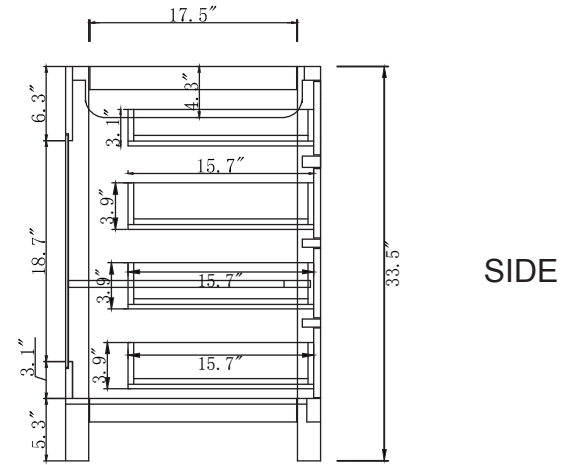

AVANT
STYLES

SPECIFICATIONS

www.avant-styles.com

SKU: MDC-2120

REV1.13.18

NOTES

Countertops are not shown in these diagrams. (Cabinet Only)
Do not expose the surface of the cabinet to corrosive liquids or direct sunlight.
All dimensions and specifications are approximate and subject to change without notice.