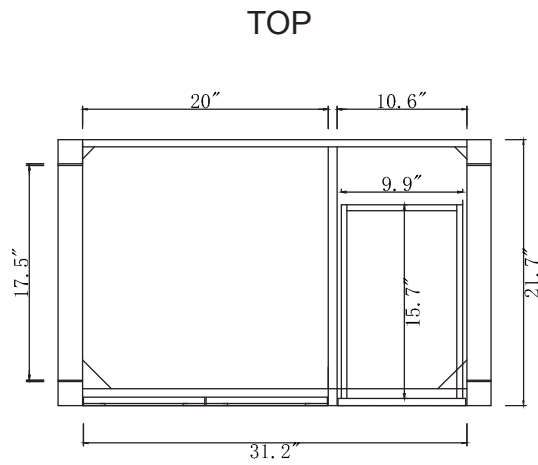

AVANT
STYLES

SPECIFICATIONS

www.avant-styles.com

SKU: MDC-2120

REV1.13.18

NOTES

Countertops are not shown in these diagrams. (Cabinet Only)
Do not expose the surface of the cabinet to corrosive liquids or direct sunlight.
All dimensions and specifications are approximate and subject to change without notice.