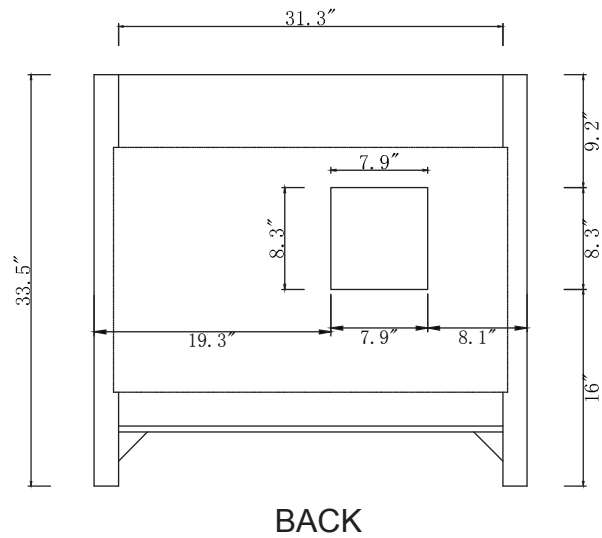

AVANT
STYLES

SPECIFICATIONS

www.avant-styles.com

SKU: MDC-2120

REV1.13.18

NOTES

Countertops are not shown in these diagrams. (Cabinet Only)
Do not expose the surface of the cabinet to corrosive liquids or direct sunlight.
All dimensions and specifications are approximate and subject to change without notice.