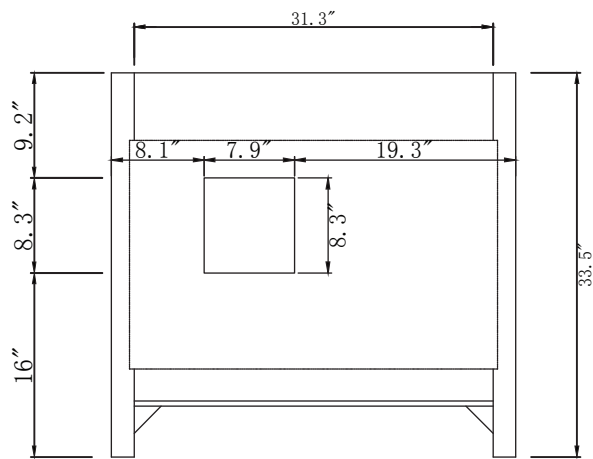

AVANT
STYLES

SPECIFICATIONS

www.avant-styles.com

SKU: MD-2193

REV1.13.18

NOTES

Countertops are not shown in these diagrams. (Cabinet Only)
Do not expose the surface of the cabinet to corrosive liquids or direct sunlight.
All dimensions and specifications are approximate and subject to change without notice.