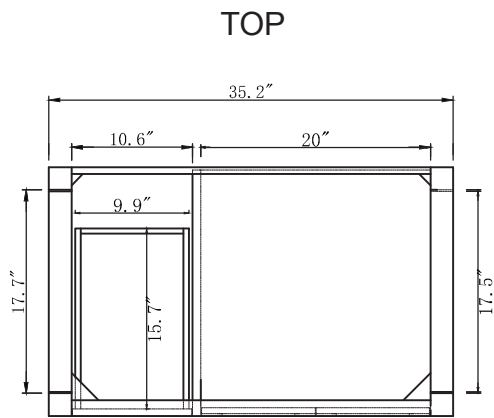

AVANT
STYLES

SPECIFICATIONS

www.avant-styles.com

SKU: MD-2193

REV1.13.18

NOTES

Countertops are not shown in these diagrams. (Cabinet Only)
Do not expose the surface of the cabinet to corrosive liquids or direct sunlight.
All dimensions and specifications are approximate and subject to change without notice.