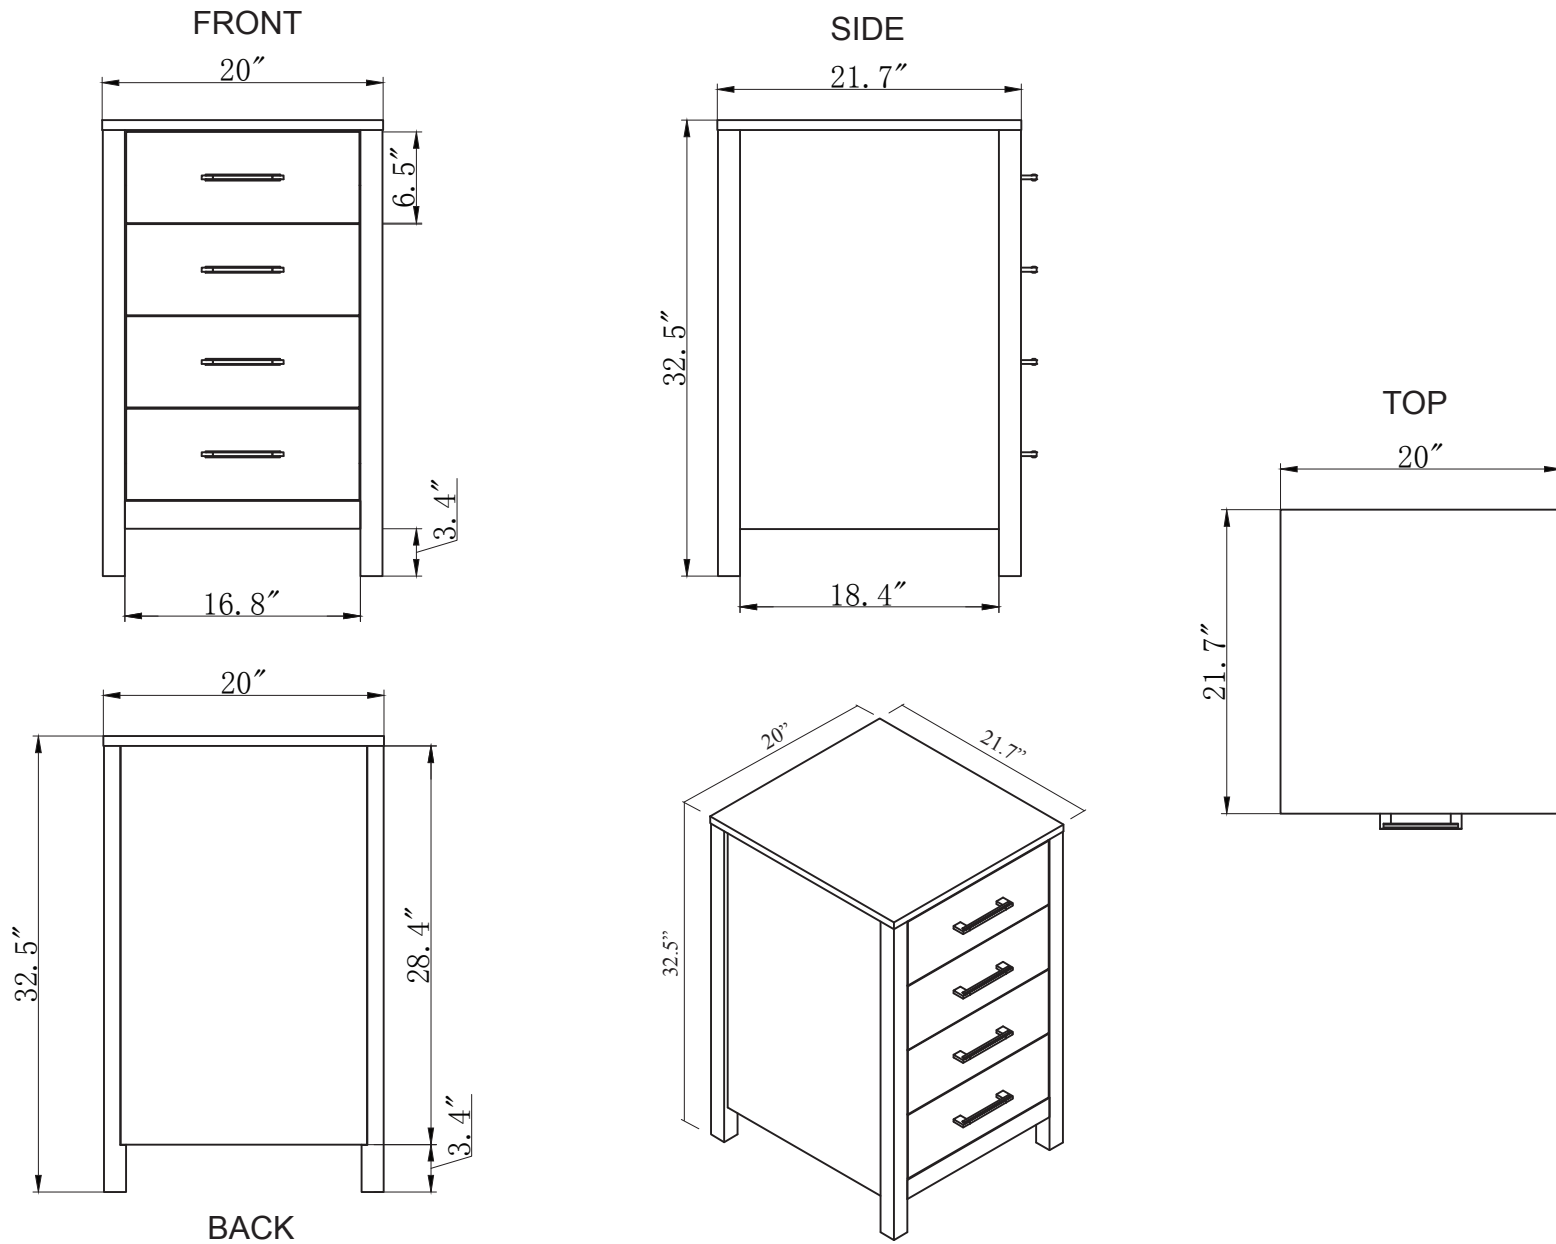

AVANT
STYLES

SPECIFICATIONS

www.avant-styles.com

SKU: MDC-2120

REV1.13.18

NOTES

Countertops are not shown in these diagrams. (Cabinet Only)
Do not expose the surface of the cabinet to corrosive liquids or direct sunlight.
All dimensions and specifications are approximate and subject to change without notice.