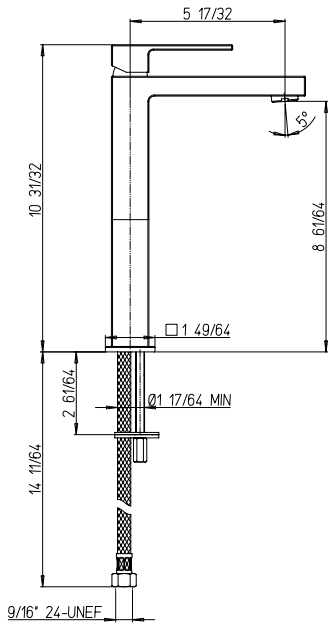

**OPTION 7A**

Thermostatic valve  
with 3/4" ceramic disc  
volume control and  
3 ways diverter

**QUCR697KIT1**

Pressure balance  
shower valve kit

**QUCR888KIT2**

Tub and shower  
pressure balance kit

**QUCR888KIT3**

Spray and shower  
pressure balance kit

**QUCR888KIT4**

Slide and shower  
pressure balance kit

211

205LL

214

*Quadro*

102

208

690TRIM

691TRIM

697TRIM

888TRIM

400TRIM

425TRIM

*Quadro*