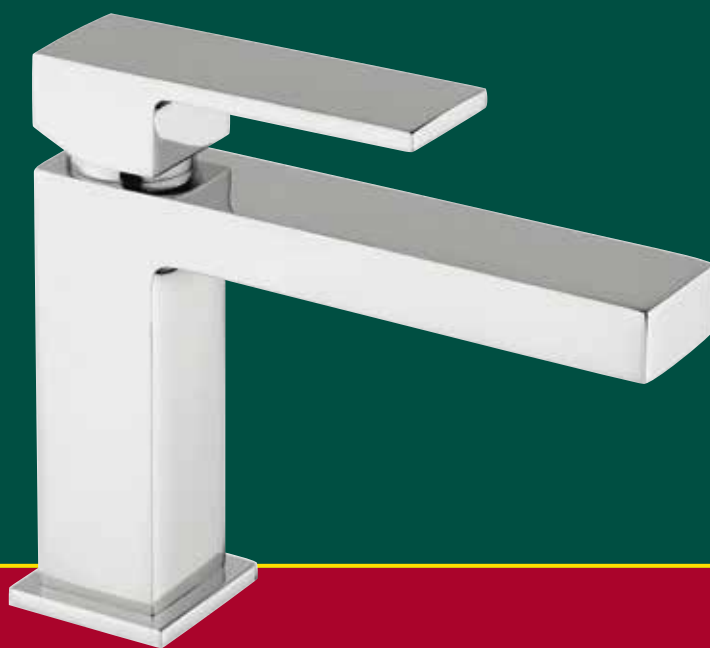

Series  
*Quadro*

LATOSCANA

**QUCR211**

Single control  
lavatory faucet

QUCR211  
QUBL211  
QUPW211

Finish  
Chrome  
Black  
Brushed Nickel

**QUCR205LL**

Tall lavatory  
faucet for vessel

QUCR205LL  
QUBL205LL  
QUPW205LL

Finish  
Chrome  
Black  
Brushed Nickel

**QUCR214**

Widespread lavatory  
faucet

QUCR214  
QUBL214  
QUPW214

Finish  
Chrome  
Black  
Brushed Nickel

**QUCR102**

Roman tub

QUCR102  
QUBL102  
QUPW102

Finish  
Chrome  
Black  
Brushed Nickel

**QUCR208**

Single-lever wall  
mounted mixer  
with plate

QUCR208  
QUBL208  
QUPW208

Finish  
Chrome  
Black  
Brushed Nickel

**QUCR690TRIM**

Thermo valve  
with top exits

QUCR690TRIM  
QUBL690TRIM  
QUPW690TRIM

Finish  
Chrome  
Black  
Brushed Nickel

**QUCR691TRIM**

Thermo shower  
valve with 2 exits

QUCR691TRIM  
QUBL691TRIM  
QUPW691TRIM

Finish  
Chrome  
Black  
Brushed Nickel