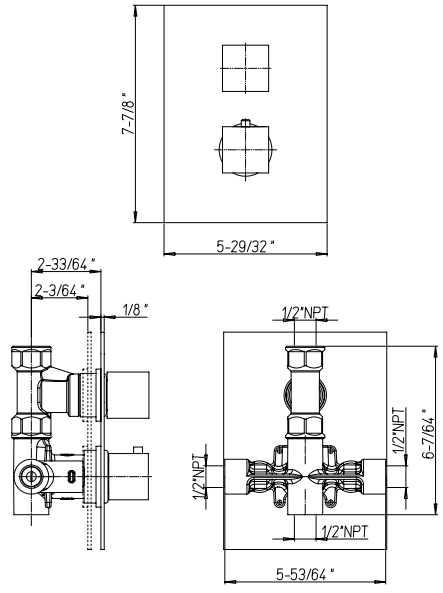

Spray and shower  
pressure balance kit

**QUCR888KIT4**

Slide and shower  
pressure balance kit

211

205LL

214

*Quadro*

102

208

690TRIM

691TRIM

697TRIM

888TRIM

400TRIM

425TRIM

*Quadro*