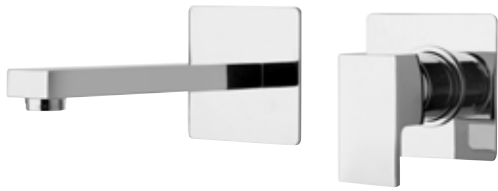

QUCR102  
QUBL102  
QUPW102

Finish  
Chrome  
Black  
Brushed Nickel

**QUCR208**

Single-lever wall  
mounted mixer  
with plate

QUCR208  
QUBL208  
QUPW208

Finish  
Chrome  
Black  
Brushed Nickel

**QUCR690TRIM**

Slide bar kit	QUCR129	Chrome
	QUBL129	Black
	QUPW129	Brushed Nickel

LATOSCANA

OPTION

Available finishes:  
CHROME  
BLACK  
BRUSHED NICKEL

*Quadro*

**OPTION 2A**

Thermostatic valve  
with 2 ways diverter  
w/volume control

208

690TRIM

691TRIM

697TRIM

888TRIM

400TRIM

425TRIM

*Quadro*