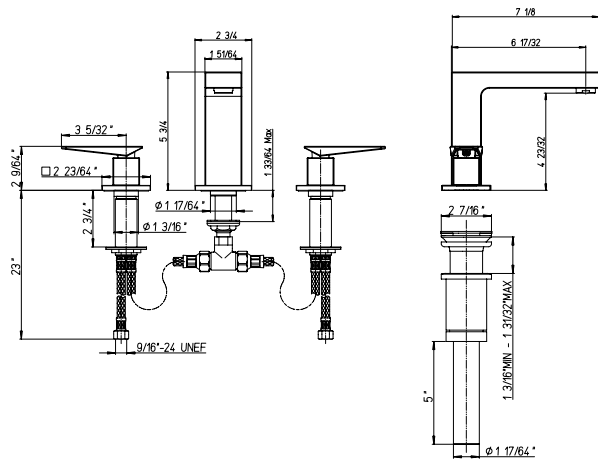

**OPTION 7A**

Thermostatic valve  
with 3/4" ceramic disc  
volume control and  
3 ways diverter

**QUCR697KIT1**

Pressure balance  
shower valve kit

**QUCR888KIT2**

Tub and shower  
pressure balance kit

**QUCR888KIT3**

Spray and shower  
pressure balance kit

**QUCR888KIT4**

Slide and shower  
pressure balance kit

211

205LL

214

*Quadro*

102

208

690TRIM

691TRIM

697TRIM

888TRIM

400TRIM

425TRIM

*Quadro*