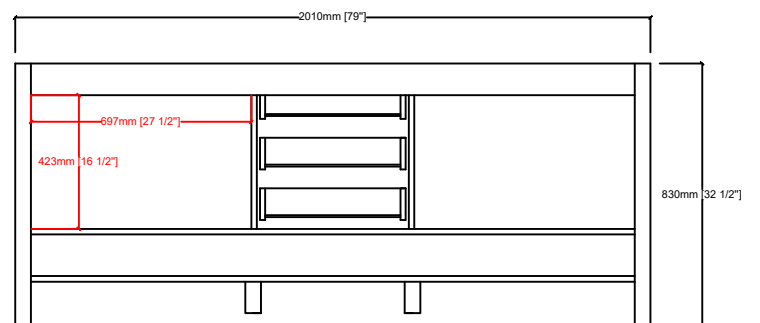

LEXORA[®]
HOME DECOR & HOME FURNISHINGS

JACQUES 80"

Length: 80"

Width: 22"

Height: 34"

MIRROR

TOP

FRONT VIEW

BACK VIEW

SIDE VIEW

LJ342280