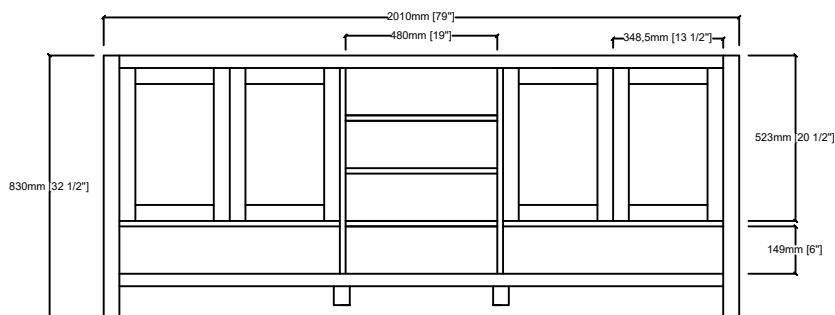

LEXORA[®]
HOME DECOR & HOME FURNISHINGS

JACQUES 80"

Length: 80"

Width: 22"

Height: 34"

MIRROR

TOP

FRONT VIEW

BACK VIEW

SIDE VIEW

LJ342280