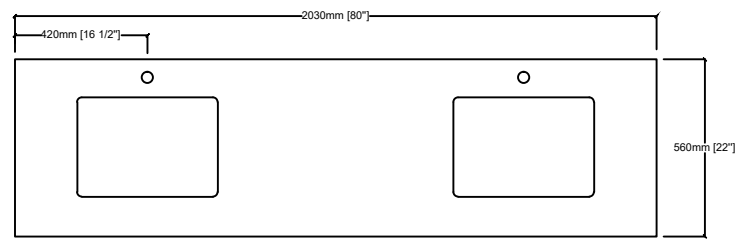

LEXORA[®]
HOME DECOR & HOME FURNISHINGS

JACQUES 80"

Length: 80"

Width: 22"

Height: 34"

MIRROR

TOP

FRONT VIEW

BACK VIEW

SIDE VIEW

LJ342280