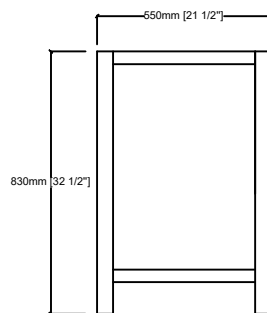

LEXORA[®]
HOME DECOR & HOME FURNISHINGS

JACQUES 80"

Length: 80"

Width: 22"

Height: 34"

MIRROR

TOP

FRONT VIEW

BACK VIEW

SIDE VIEW

LJ342280