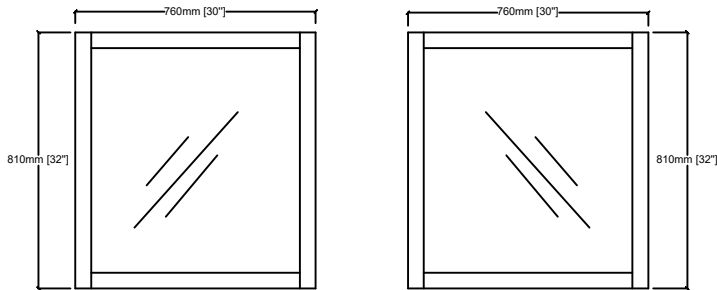

LEXORA[®]
HOME DECOR & HOME FURNISHINGS

JACQUES 80"

Length: 80"

Width: 22"

Height: 34"

MIRROR

TOP

FRONT VIEW

BACK VIEW

SIDE VIEW

LJ342280