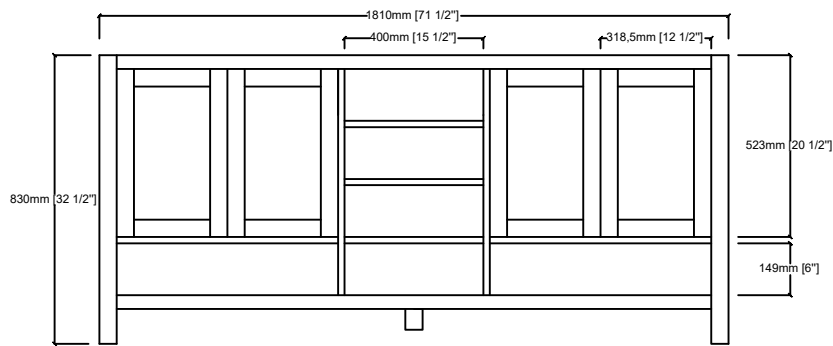

JACQUES 72"

Length: 72"

Width: 22"

Height: 34"

MIRROR

TOP

FRONT VIEW

BACK VIEW

SIDE VIEW

LJ342272