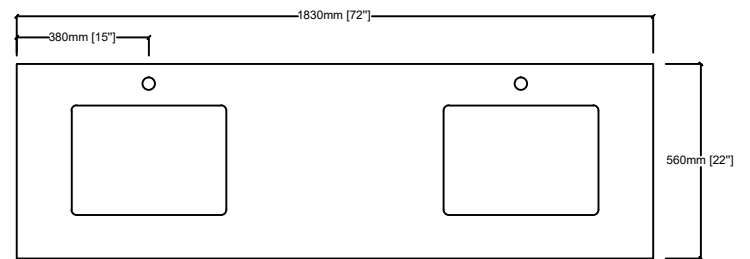

JACQUES 72"

Length: 72"

Width: 22"

Height: 34"

MIRROR

TOP

FRONT VIEW

BACK VIEW

SIDE VIEW

LJ342272