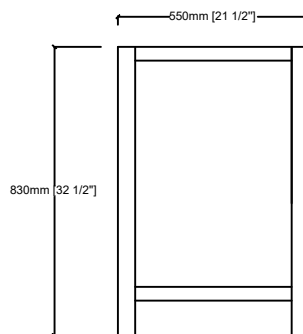

JACQUES 72"

Length: 72"

Width: 22"

Height: 34"

MIRROR

TOP

FRONT VIEW

BACK VIEW

SIDE VIEW

LJ342272