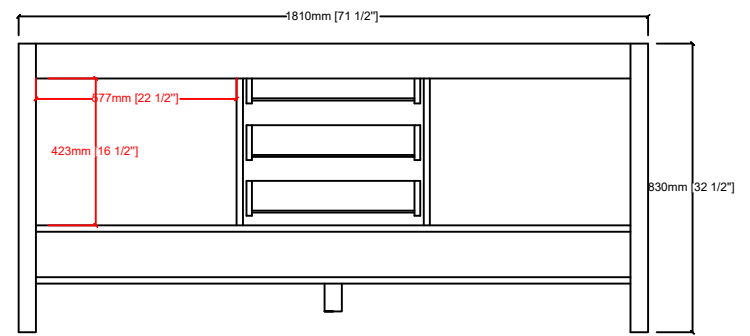

JACQUES 72"

Length: 72"

Width: 22"

Height: 34"

MIRROR

TOP

FRONT VIEW

BACK VIEW

SIDE VIEW

LJ342272