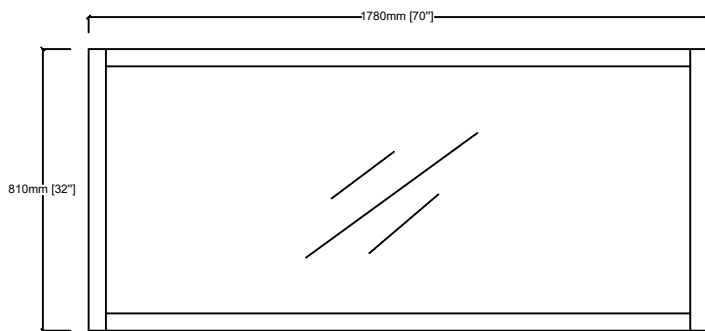

JACQUES 72"

Length: 72"

Width: 22"

Height: 34"

MIRROR

TOP

FRONT VIEW

BACK VIEW

SIDE VIEW

LJ342272