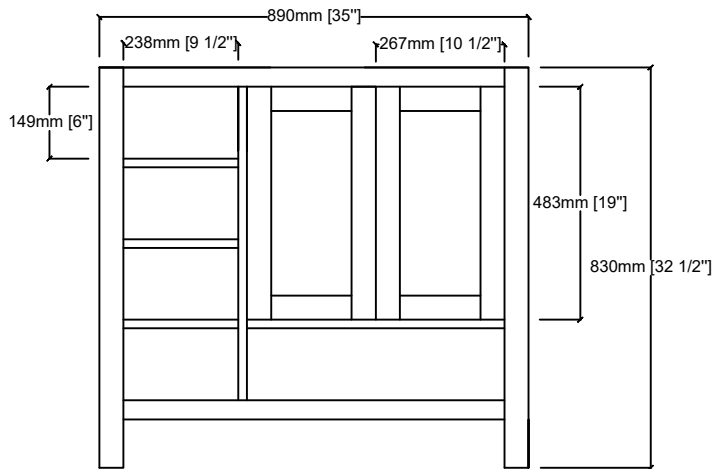

# JACQUES 36" R

Length: 36"  
Width: 22"  
Height: 34"

MIRROR

TOP

FRONT VIEW

BACK VIEW

SIDE VIEW

**LJ342236**