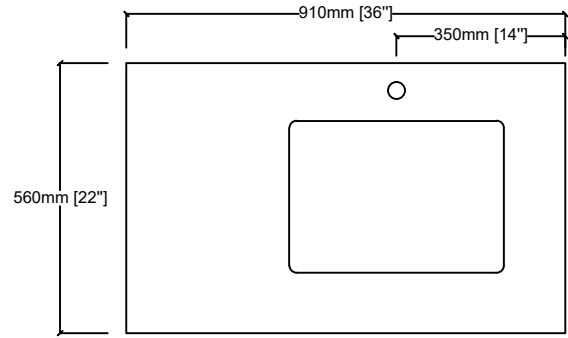

# JACQUES 36" R

Length: 36"  
Width: 22"  
Height: 34"

MIRROR

TOP

FRONT VIEW

BACK VIEW

SIDE VIEW

**LJ342236**