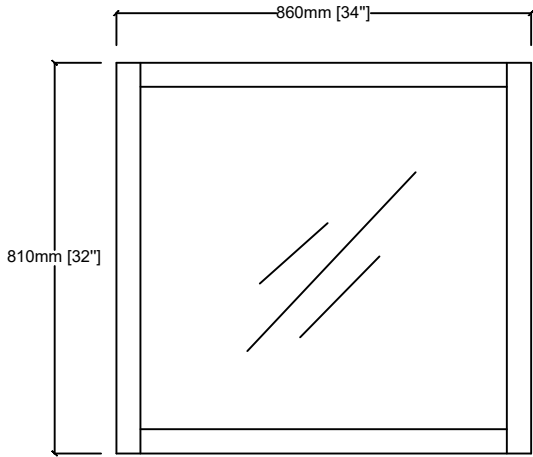

# JACQUES 36" R

Length: 36"  
Width: 22"  
Height: 34"

MIRROR

TOP

FRONT VIEW

BACK VIEW

SIDE VIEW

**LJ342236**