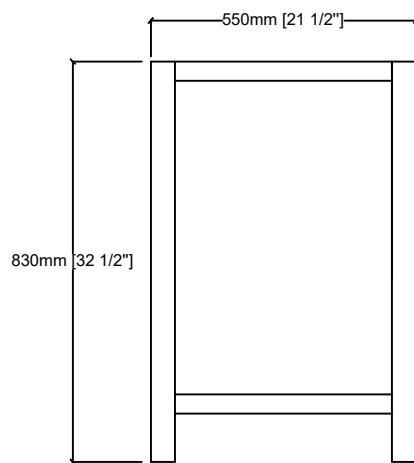

# JACQUES 36" R

Length: 36"  
Width: 22"  
Height: 34"

MIRROR

TOP

FRONT VIEW

BACK VIEW

SIDE VIEW

**LJ342236**