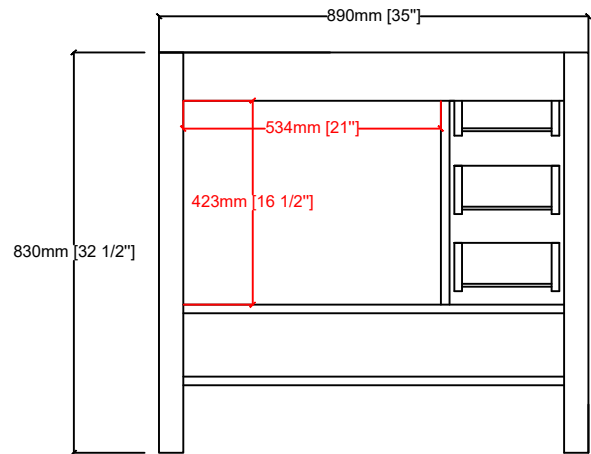

# JACQUES 36" R

Length: 36"  
Width: 22"  
Height: 34"

MIRROR

TOP

FRONT VIEW

BACK VIEW

SIDE VIEW

**LJ342236**